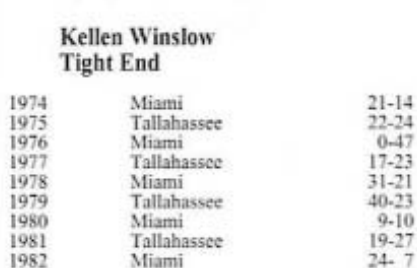

## ALL-TIME SERIES

(W-20, L-26, T-0)

YEAR	SITE	SCORE
1951	Miami	13-35
1953	Miami	0-27
1955	Miami	0-34
1956	Miami	7-20
1957	Tallahassee	13-40
1958	Miami	17-6
1959	Tallahassee	6-7
1960	Miami	7-25
1962	Miami	6-7
1963	Miami	24-0
1964	Miami	14-0
1966	Miami	23-20
1969	Miami	16-14
1970	Miami	27-3
1971	Miami	20-17
1972	Miami	37-14
1973	Tallahassee	10-14

Larry Coker  
Head Coach

Jonathan Vilma  
Middle  
Linebacker

Kellen Winslow  
Tight End

YEAR	MIAMI	MIAMI
1974	Miami	21-14
1975	Tallahassee	22-24
1976	Miami	0-47
1977	Tallahassee	17-23
1978	Miami	31-21
1979	Tallahassee	40-23
1980	Miami	9-10
1981	Tallahassee	19-27
1982	Miami	24-7
1983	Tallahassee	16-17
1984	Miami	38-3
1985	Tallahassee	27-35
1986	Miami	23-41
1987	Tallahassee	25-26
1988	Miami	0-31
1989	Tallahassee	24-10
1990	Miami	22-31
1991	Tallahassee	16-17
1992	Miami	16-19
1993	Tallahassee	28-10
1994	Miami	20-34
1995	Tallahassee	41-17
1996	Miami	34-16
1997	Tallahassee	47-0
1998	Miami	26-14
1999	Tallahassee	31-21
2000	Miami	24-27
2001	Tallahassee	27-49
2002	Miami	27-28