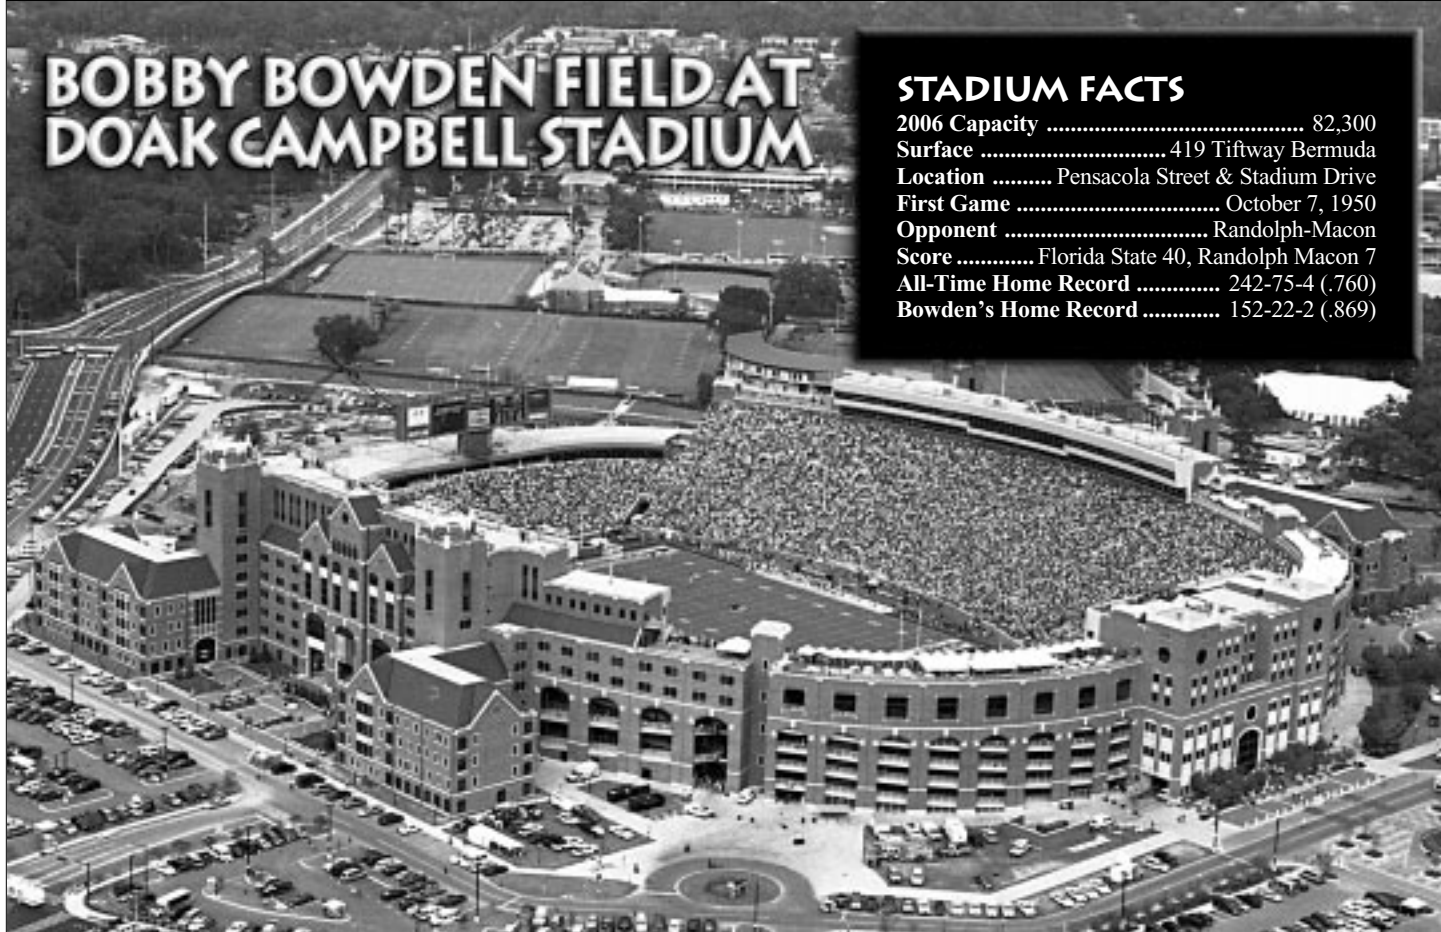

BOBBY BOWDEN FIELD AT DOAK CAMPBELL STADIUM

STADIUM FACTS

2006 Capacity	82,300
Surface	419 Tiftway Bermuda
Location	Pensacola Street & Stadium Drive
First Game	October 7, 1950
Opponent	Randolph-Macon
Score	Florida State 40, Randolph Macon 7
All-Time Home Record	242-75-4 (.760)
Bowden's Home Record	152-22-2 (.869)