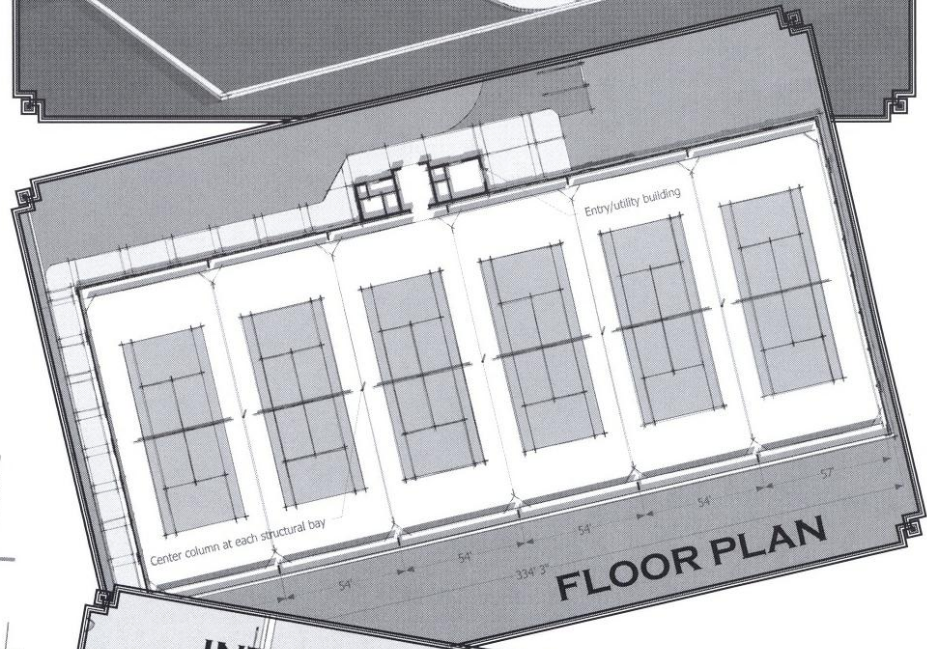

INTERIOR VIEW

2009-2010

FLORIDA STATE MEN'S

TENNIS

INDOOR FACILITY

The next step towards building an elite program is Florida State's Indoor Tennis Facility. The Seminoles look to cut down on missed practices and cancelled matches due to inclement weather in addition to valuable practice time while preparing for National Indoor Championships during the spring season.

Phase I (of a three phased construction project for the Indoor Tennis Facility) is scheduled to begin in the spring of 2009. Florida State University along with Seminole Boosters will continue to raise money for the completion of the project. When the full build out is attained the facility will include:

- 6 Indoor Courts
- Team Locker rooms
- A Team Lounge Area
- Seating for ~500

The new facility will be located across the street from the FSU Broadcast Center and adjacent to the new Morcom Aquatics Facility and the Don Veller Seminole Golf Course and Club on Pottsdamer Road.