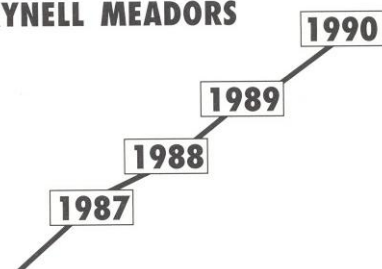

FLORIDA STATE	2600	373-816	.457	24-59	.407	145-235	.617	166	256	451/34.7	165	112	16	236	234-4	915/70.4
OPPONENTS	2600	377-798	.472	30-72	.417	159-242	.657	179	298	507/39.0	183	123	29	252	227-3	943/72.5

TEAM REBOUNDS: METRO GAMES (FSU-29, OPP-30)   DEAD BALL REBOUNDS: METRO GAMES (FSU-46, OPP-33)

FLORIDA STATE'S IMPROVEMENT IN THREE SEASONS WITH MARYNELL MEADORS

	1986-87	1987-88	1988-89
Field Goal Percentage	.380	.433	.469
Free Throw Percentage	.580	.659	.622
Rebounds Per Game	45.7	41.4	36.8
Assists	268	297	387
Steals	341	243	272
Turnover Margin	-0.8	-0.3	+4.6
Total Points	1833	1980	2090
Overall Record	9-19	9-18	16-11