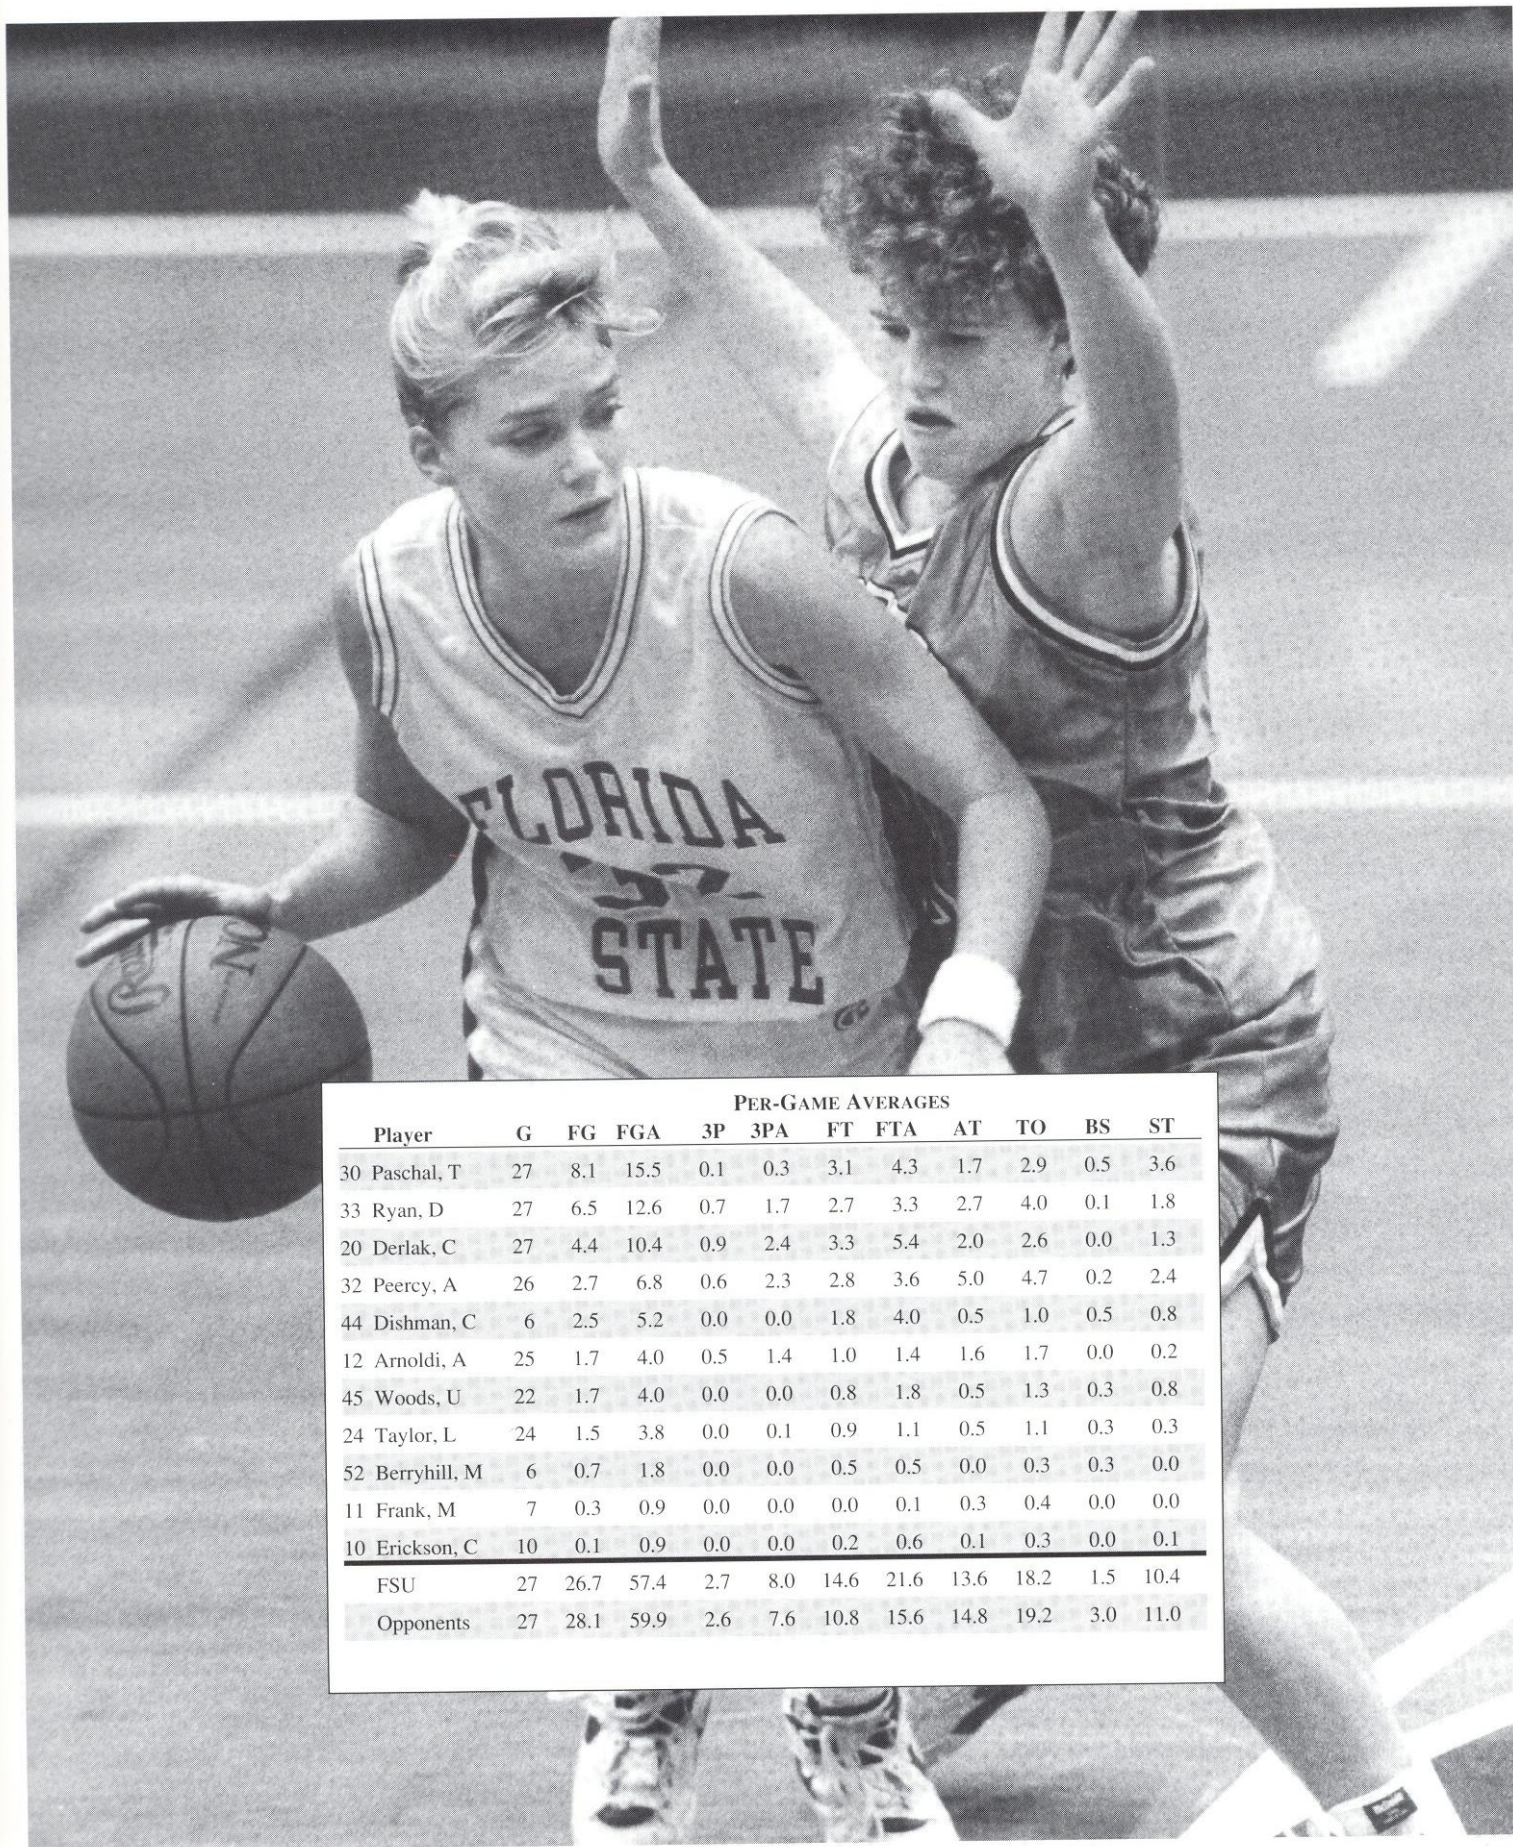

Player	PER-GAME AVERAGES										
	G	FG	FGA	3P	3PA	FT	FTA	AT	TO	BS	ST
30 Paschal, T	27	8.1	15.5	0.1	0.3	3.1	4.3	1.7	2.9	0.5	3.6
33 Ryan, D	27	6.5	12.6	0.7	1.7	2.7	3.3	2.7	4.0	0.1	1.8
20 Derlak, C	27	4.4	10.4	0.9	2.4	3.3	5.4	2.0	2.6	0.0	1.3
32 Peercy, A	26	2.7	6.8	0.6	2.3	2.8	3.6	5.0	4.7	0.2	2.4
44 Dishman, C	6	2.5	5.2	0.0	0.0	1.8	4.0	0.5	1.0	0.5	0.8
12 Arnoldi, A	25	1.7	4.0	0.5	1.4	1.0	1.4	1.6	1.7	0.0	0.2
45 Woods, U	22	1.7	4.0	0.0	0.0	0.8	1.8	0.5	1.3	0.3	0.8
24 Taylor, L	24	1.5	3.8	0.0	0.1	0.9	1.1	0.5	1.1	0.3	0.3
52 Berryhill, M	6	0.7	1.8	0.0	0.0	0.5	0.5	0.0	0.3	0.3	0.0
11 Frank, M	7	0.3	0.9	0.0	0.0	0.0	0.1	0.3	0.4	0.0	0.0
10 Erickson, C	10	0.1	0.9	0.0	0.0	0.2	0.6	0.1	0.3	0.0	0.1
FSU	27	26.7	57.4	2.7	8.0	14.6	21.6	13.6	18.2	1.5	10.4
Opponents	27	28.1	59.9	2.6	7.6	10.8	15.6	14.8	19.2	3.0	11.0