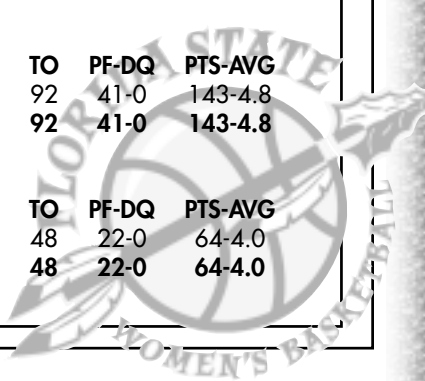

ACC...

YR	G-GS	MPG	FG-A	PCT	3FG-A	PCT	FT-A	PCT	REB-AVG	AS	ST	BK	TO	PF-DQ	PTS-AVG
02-03	16-3	22.2	16-51	.314	4-19	.211	28-40	.700	52-3.3	22	8	1	48	22-0	64-4.0
TOT	16-3	22.2	16-51	.314	4-19	.211	28-40	.700	52-3.3	22	8	1	48	22-0	64-4.0