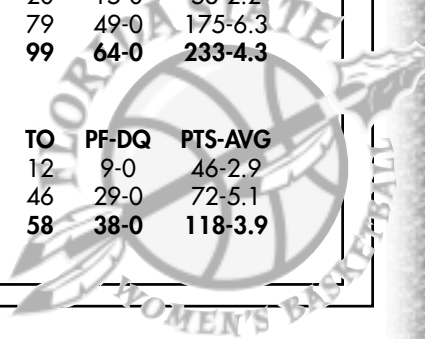

ACC...

YR	G-GS	MPG	FG-A	PCT	3FG-A	PCT	FT-A	PCT	REB-AVG	AS	ST	BK	TO	PF-DQ	PTS-AVG
01-02	16-0	11.6	15-43	.349	1-7	.143	15-23	.652	30-1.9	13	6	0	12	9-0	46-2.9
02-03	14-14	28.9	27-61	.443	0-1	.000	18-28	.643	66-4.7	49	15	1	46	29-0	72-5.1
TOT	30-14		42-104	.404	1-8	.125	33-51	.647	96-3.2	62	21	1	58	38-0	118-3.9