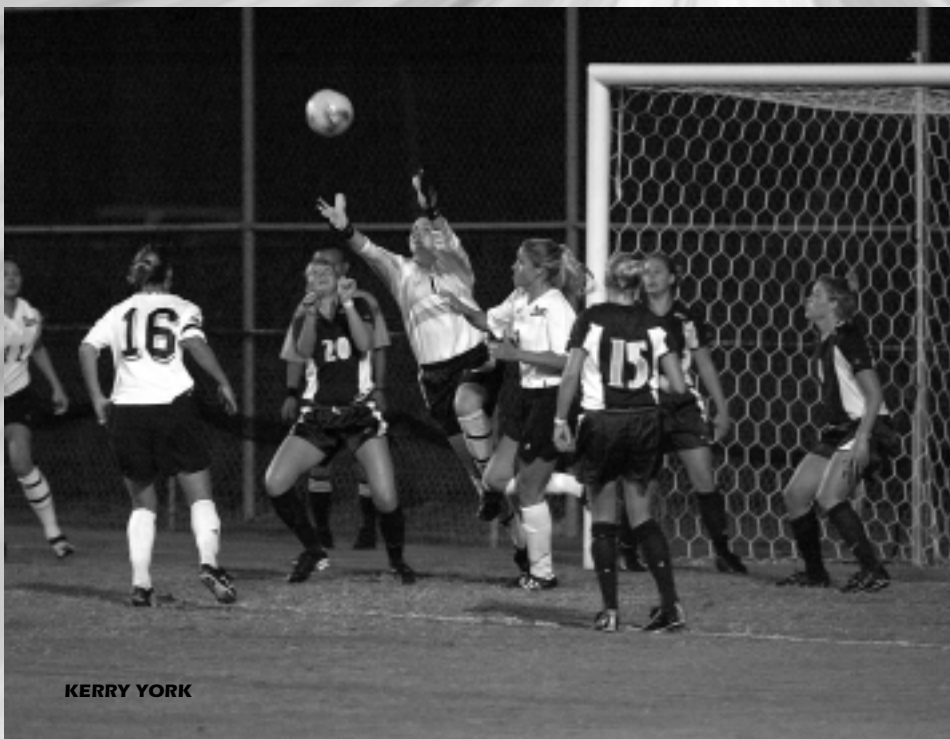

Game-Winning Assists:

1. Amber Tollefson ..... (2002) 5
2. Maren Vik Edvardson ..... (2001) 4
  Maren Vik Edvardson ..... (2000) 4

KERRY YORK