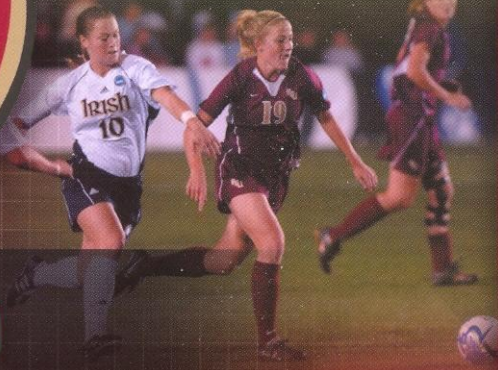

2006 COLLEGE CUP