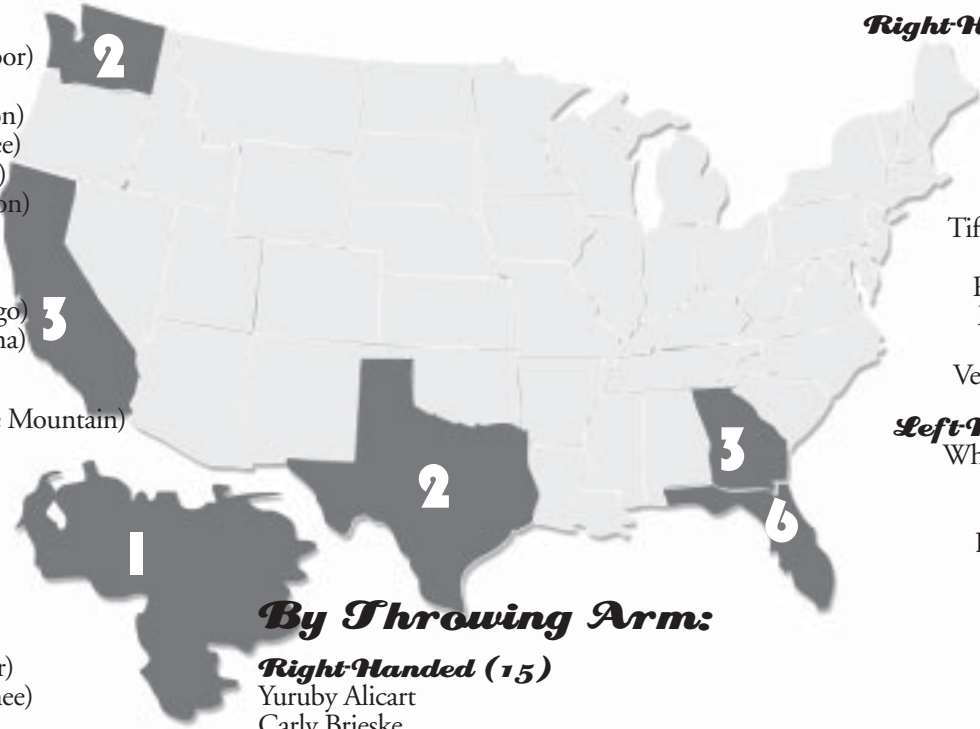

DEPTH CHART

Players By State:

Florida (6)

Carly Brieske (Safety Harbor)
Kayla Collins (Niceville)
Carey Galuppi (Boca Raton)
BillieAnne Gay (Tallahassee)
Kim Petrovich (Plantation)
Robyn Petrovich (Plantation)

California (3)

Melissa May (San Diego)
Brittany Osmon (San Diego)
Veronica Wootson (Fontana)

Georgia (3)

Whitney Buckmon (Stone Mountain)
LaShaun Davis (Marietta)
Melissa Wood (Lilburn)

Texas (2)

Kim Hoffer (Houston)
Natasha Jacob (Coppell)

Washington (2)

Tiffany McDonald (Belfair)
Michelle Snyder (Wenatchee)

Venezuela (1)

Yuruby Alicart (Maracay)