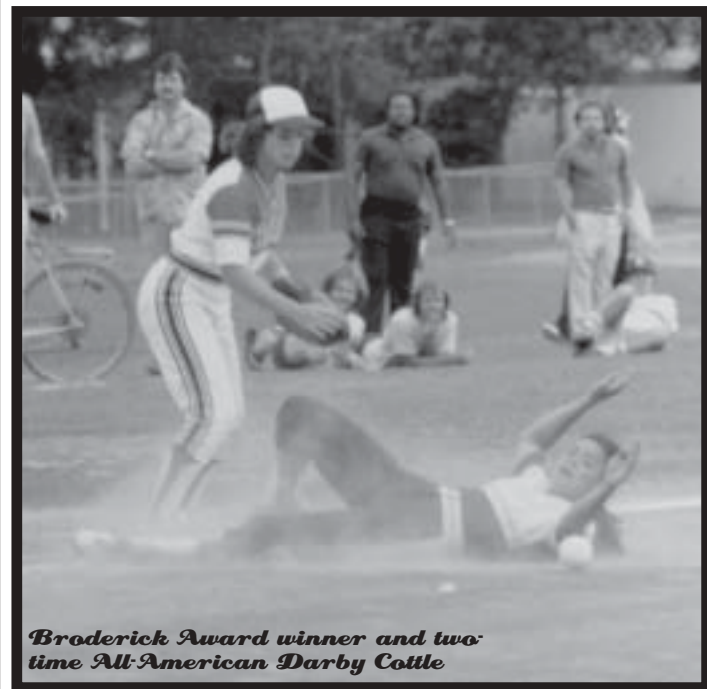

Broderick Award winner and two-time All-American Darby Cottle