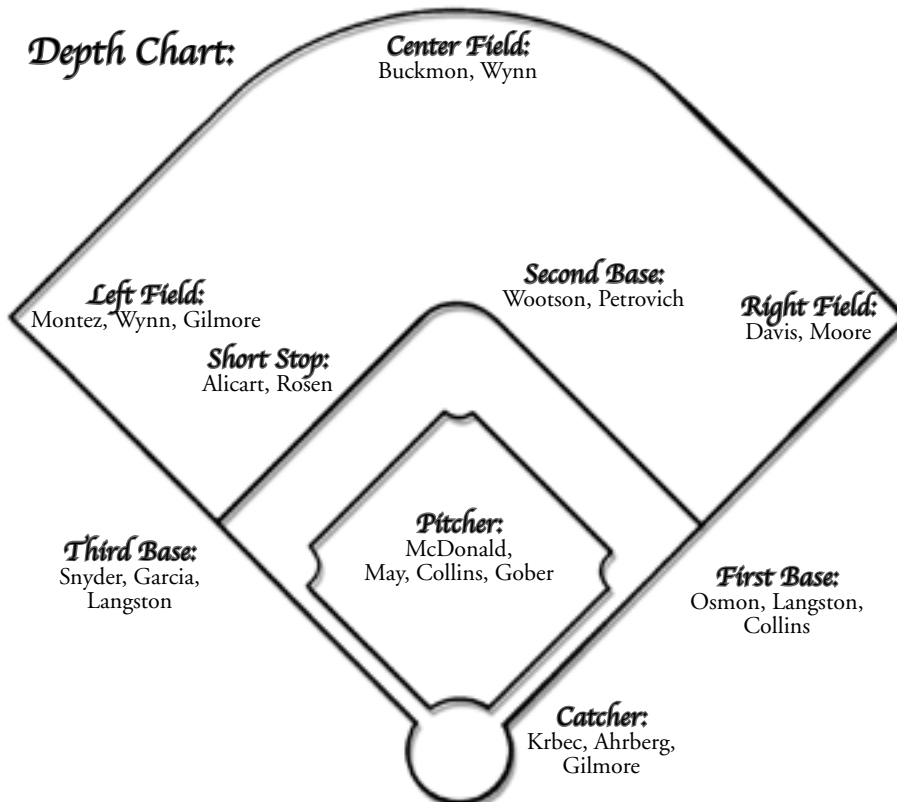

Depth Chart: