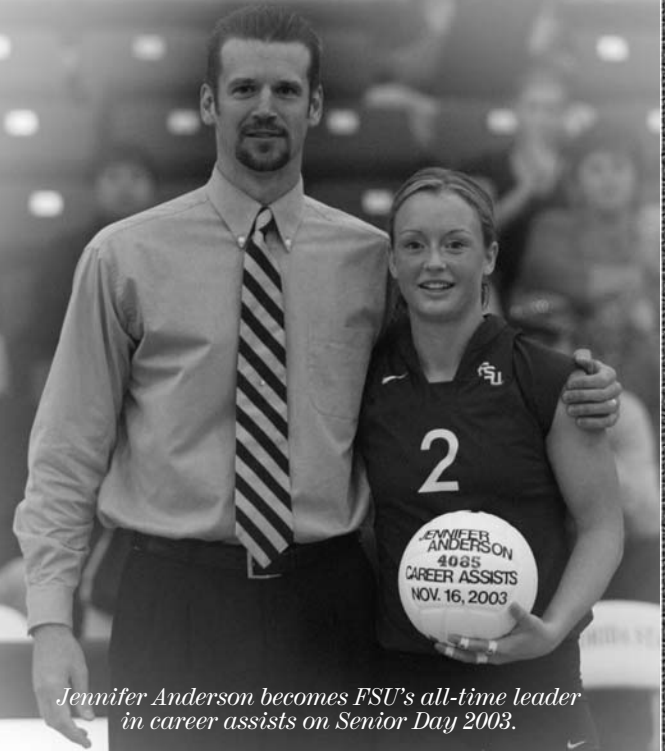

Jennifer Anderson becomes FSU's all-time leader in career assists on Senior Day 2003.