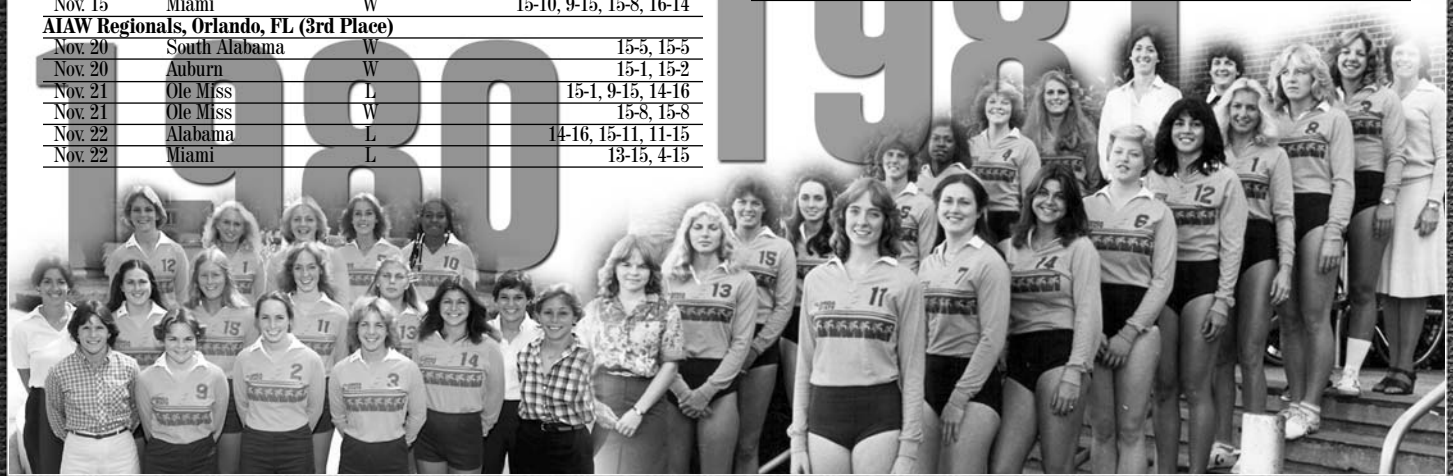

Oct. 13	UCF	W	15-2, 15-4, 15-6

Tennessee Invitational, Knoxville, TN (1st Place)

Oct. 23	MTS	W	15-7, 15-3, 15-8
Oct. 23	Rollins	W	15-9, 15-0, 15-4
Oct. 23	E. Tennessee State	W	15-2, 15-6, 15-11
Oct. 24	Memphis State	W	15-3, 15-3, 15-4
Oct. 24	Appalachian State	W	15-13, 15-13, 15-4
Oct. 24	Tennessee	W	15-3, 2-15, 15-4, 15-10

Oct. 26	vs. E. Kentucky	W	15-3, 3-15, 15-4, 15-10

Oct. 26	at Kentucky	W	15-8, 4-15, 15-10, 12-15, 16-14

LSU Invitational, Baton Rouge, LA (3rd Place)

Oct. 30	Nicholls State	W	15-3, 15-3
Oct. 30	Tennessee	W	15-10, 15-3
Oct. 30	Sam Houston	W	15-13, 15-9
Oct. 31	New Orleans	W	6-15, 15-4, 15-7
Oct. 31	LSU	L	15-8, 9-15, 7-15
Oct. 31	Sam Houston	W	15-9, 15-9
Nov. 2	Indian River CC	W	15-5, 15-9, 16-14
Nov. 4	Flagler	W	15-4, 15-10
Nov. 4	Florida A&M	W	15-1, 15-2

FAIAW State Championship, Ft. Lauderdale, FL (1st Place)

Nov. 13	UCF	W	15-7, 16-14

IAIW Region III Tournament, Tallahassee, FL (1st Place)

Nov. 20	Ole Miss	W	15-3, 15-8
Nov. 20	Miami	W	15-9, 15-12
Nov. 21	UCF	W	15-12, 15-9
Nov. 22	Georgia	W	15-1, 15-5

IAIW National Championship, Tallahassee, FL (4th Place)

Dec. 10	North Carolina	W	15-5, 15-10, 15-1
Dec. 10	Portland State	L	15-7, 9-15, 10-15, 18-20
Dec. 11	Minnesota	W	15-13, 15-11, 15-6
Dec. 11	Texas	L	15-8, 3-15, 15-5, 11-15, 12-15
Dec. 12	Texas-Arlington	W	15-11, 18-20, 15-11
Dec. 12	Utah State	L	9-15, 15-13, 10-15

Y E A R - B Y - Y E A R R E C O R D S