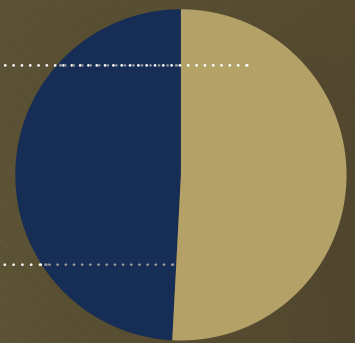

133.9
PASSING YPG

FLORIDA ST.
SEMINOLES

GEORGIA TECH
YELLOW JACKETS

ON DEFENSE

424.2 YPG

27.8 PPG

147.5
RUSHING YPG

276.7
PASSING YPG

ON DEFENSE

422.9 YPG

32.4 PPG

215.2
RUSHING YPG

207.7
PASSING YPG

CLC
LEARNFIELD | IMG COLLEGE

Look for the Hologram!
If it does not have a label,
it does not support your team.

2019 PASSING LEADERS