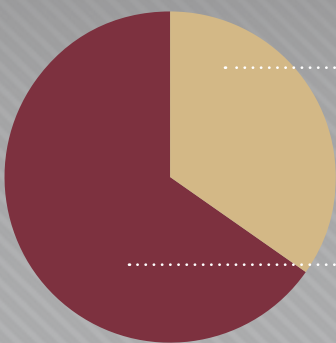

133.9
PASSING YPG

FLORIDA ST.
SEMINOLES

GEORGIA TECH
YELLOW JACKETS

ON DEFENSE

424.2 YPG

27.8 PPG

147.5
RUSHING YPG

276.7
PASSING YPG