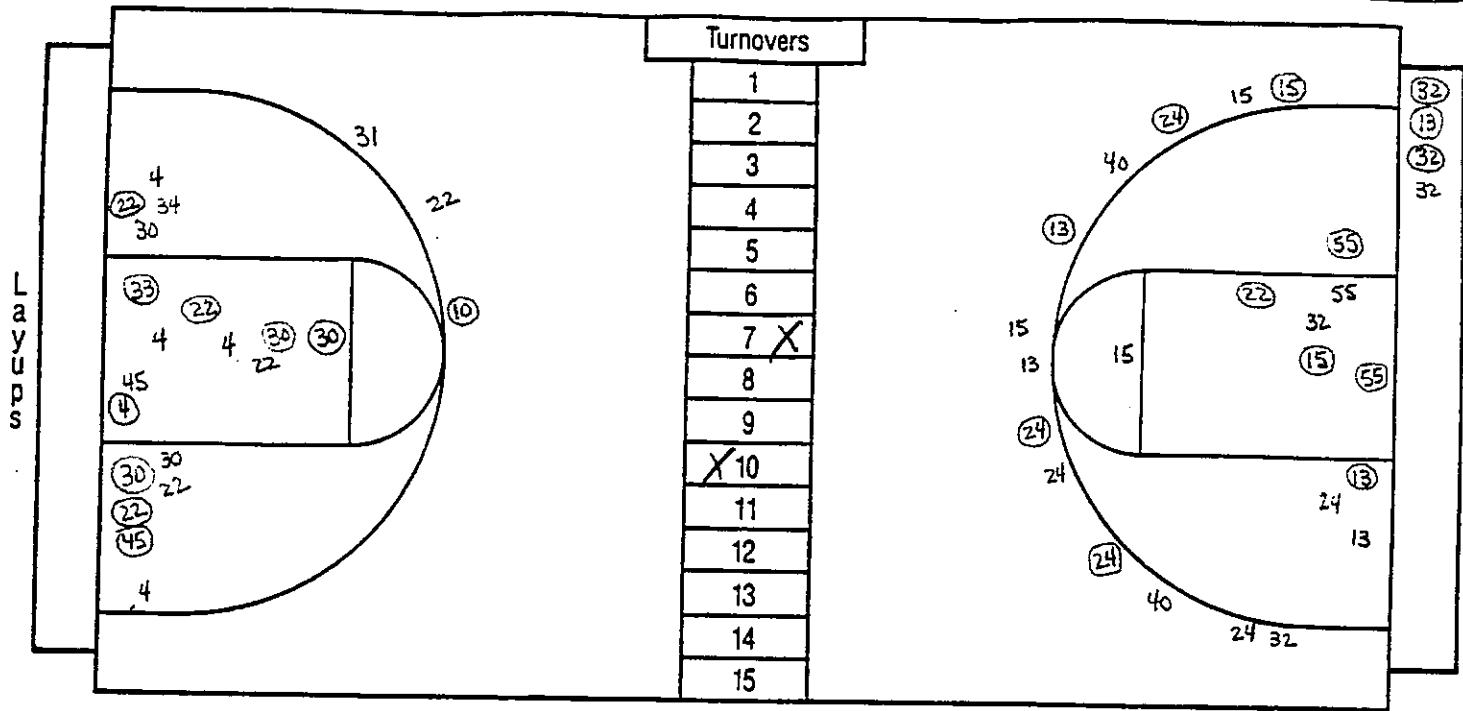

NCAA QUICKIE BASKETBALL STATISTICS

DATE November 26, 1989

SITE Anchorage, AK

SHOT CHART

TEAM FLORIDA STATE

HALF FIRST

TEAM CONNECTICUT

NO.	LAST NAME	FG	FGA	FT	FTA	REB	PF	TP
31	WHITE	f	0 1	0 0	3 2	0		
45	POLITE	f	1 2	2 4	1 1	4		
30	THOMAS	c	3 5	2 2	2 1	8		
20	BOYD	g	0 0	0 0	2 1	0		
22	MAYES	g	3 6	0 0	2 3	6		
4	GRAHAM		1 5	0 1	1 0	2		
10	COPELAND		1 1	0 0	0 1	3		
11	HANDS		0 0	0 1	1 0	0		
12	BARNES							
15	MILES							
23	MILLER							
33	WELLS		1 1	1 2	1 1	3		
34	DOBARD		0 1	0 0	1 1	0		
TEAM REBOUNDS (included in Totals)						3		
TOTALS		10	22	5	10	17	11	26

NO.	LAST NAME	FG	FGA	FT	FTA	REB	PF	TP
24	BURRELL	f	3 6	0 0	2 2	9		
32	GEORGE	f	2 5	2 2	0 0	6		
55	CYRULIK	c	2 3	1 1	3 2	5		
13	SMITH	g	3 4	3 3	0 2	11		
22	SELLERS	g	1 1	1 4	0 2	3		
11	MACKLIN							
15	GWYNN		2 6	0 1	0 0	5		
21	PIKIELL							
23	DePRIEST		0 0	0 0	1 1	0		
40	HENEFELD		0 2	0 0	5 2	0		
42	WALKER							
30	SUHR							
31	PIKIELL							
34	SMITH							
20	WILLIAMS							
TEAM REBOUNDS (included in Totals)						4		
TOTALS		13	27	7	11	15	11	38

FG% 45.5% FT% 50.0%
3-pt. FG (FGM-FGA): 1-3 33.3%
CopeLand-1

FG% 48.1% FT% 63.6%
3-pt. FG (FGM-FGA): 5-13 38.5%
Burrell-3 Smith-1 GYWN-1