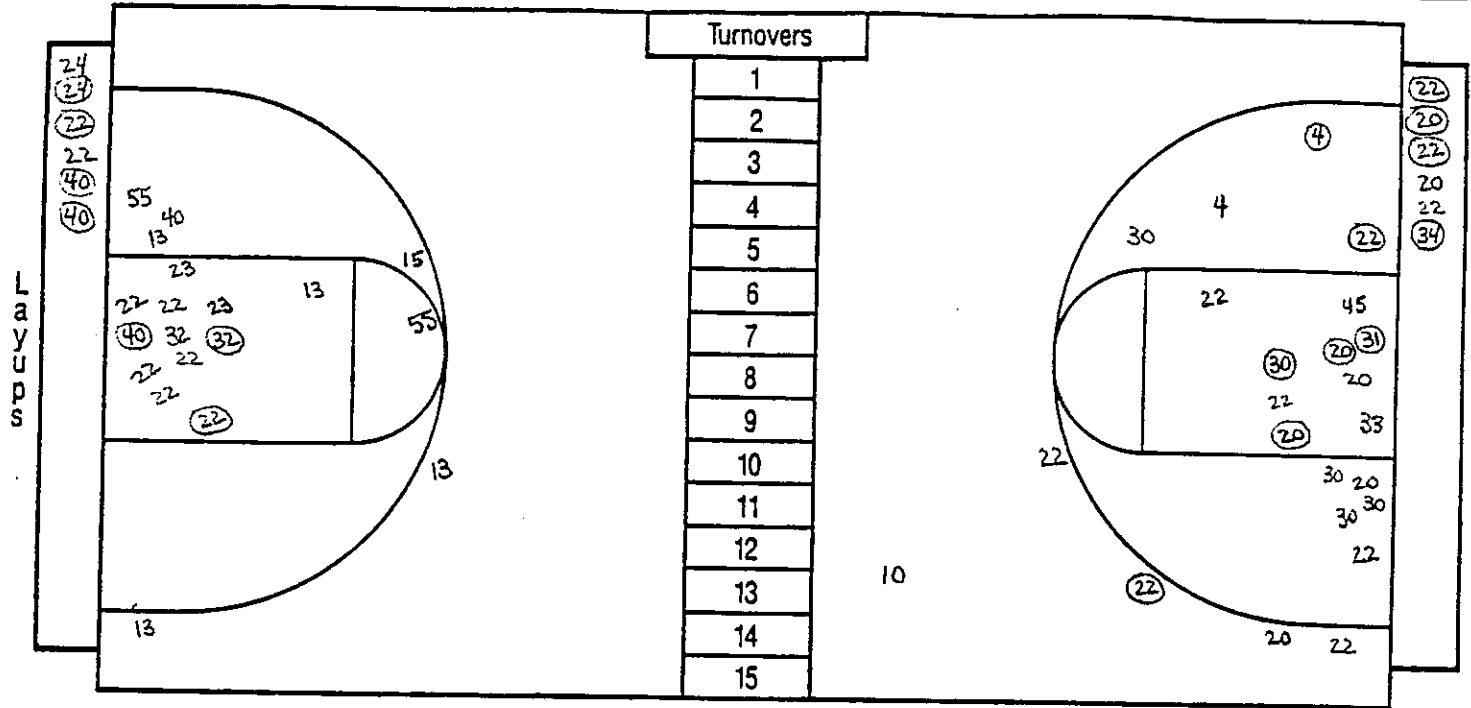

NCAA QUICKIE BASKETBALL STATISTICS

DATE November 26, 1989

SITE Anchorage, AK

SHOT CHART

TEAM CONNECTICUT HALF SECOND TEAM FLORIDA STATE

NO.	LAST NAME	FG	FGA	FT	FTA	REB	PF	TP
24	BURRELL	f						
32	GEORGE	f						
55	CYRULIK	c						
13	SMITH	g						
22	SELLERS	g						
11	MACKLIN							
15	GWYNN							
21	PIKIELL							
23	DePRIEST							
40	HENEFELD							
42	WALKER							
30	SUHR							
31	PIKEILL							
34	SMITH							
20	WILLIAMS							
TEAM REBOUNDS (included in Totals)								
TOTALS								

NO.	LAST NAME	FG	FGA	FT	FTA	REB	PF	TP
31	WHITE	f						
45	POLITE	f						
30	THOMAS	c						
20	BOYD	g						
22	MAYES	g						
4	GRAHAM							
10	COPELAND							
11	HANDS							
12	BARNES							
15	MILES							
23	MILLER							
33	WELLS							
34	DOBARD							
TEAM REBOUNDS (included in Totals)								
TOTALS								

FG% _____ FT% _____

3-pt. FG (FGM-FGA): _____

FG% _____ FT% _____

3-pt. FG (FGM-FGA): _____