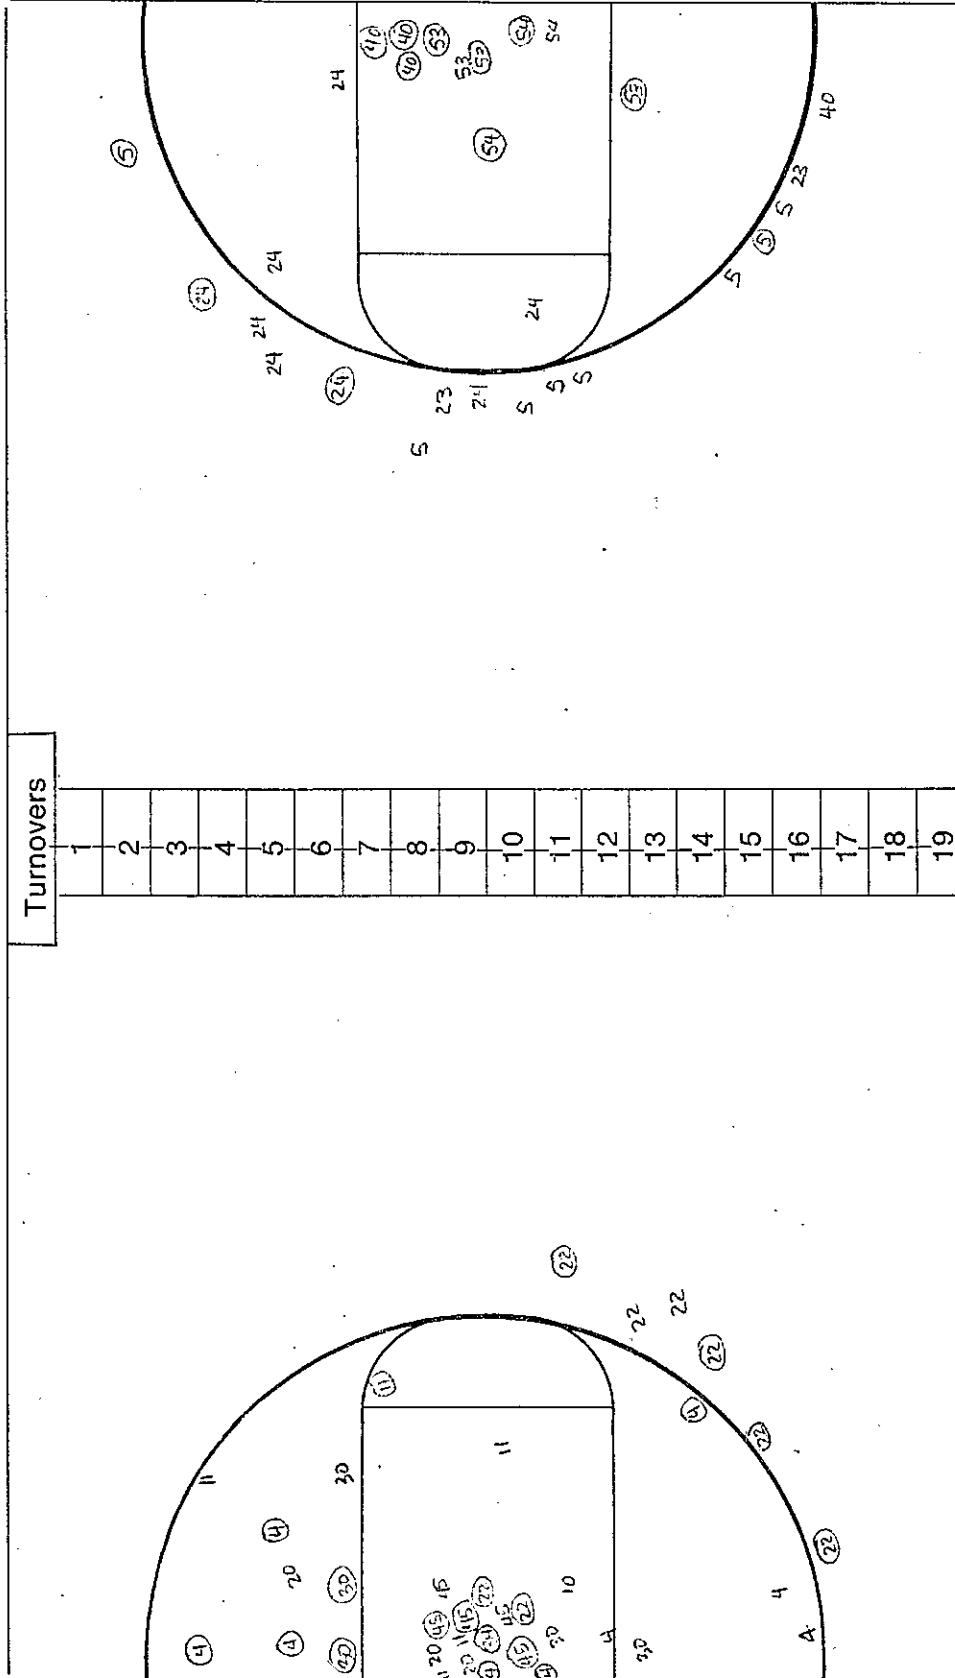

END OF GAME: Florida State 92, Stetson 83

NCAA BASKETBALL SHOT CHART

First Half

Second Half

(Circle one)

Layups

Team STETSON

Team FSU