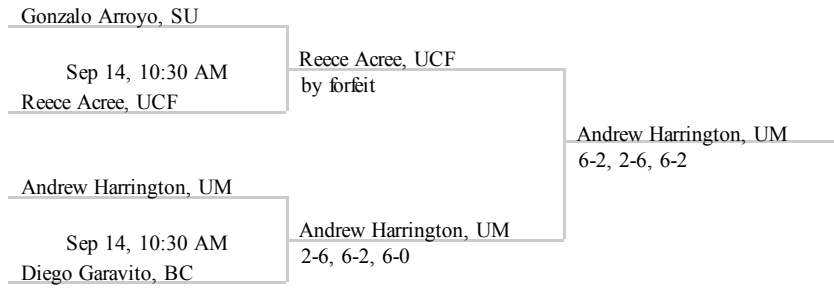

Bedford Cup: White Quarterfinalists