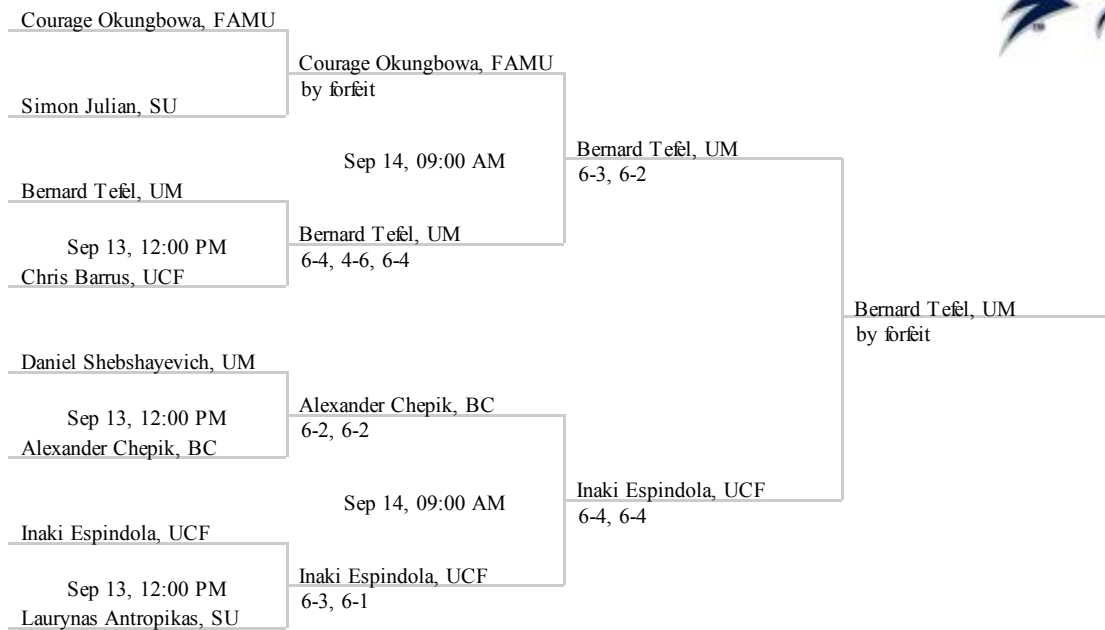

Round 2

Pablo Lopez, BC

Gilbert Rotich, BC

Sep 13, 09:00 AM Sam Chaffin, FGCU 6-3, 7-6

Sep 13, 09:00 AM Gilbert Rotich, BC 6-7, 6-0, 6-1

Sam Chaffin, FGCU

John Nowak, FAU

Round 3

Bedford Cup: Gray Quarterfinalists

Bedford Cup: Gray Quarterfinalists (consolation)

Julian Bradley, UNF
Kian Mclean, FAU

Bedford Cup: Gray Rd 3

Bedford Cup: Gray Rd 3 (consolation)

Bedford Cup: Navy Flight - Singles

Bedford Cup: Navy Flight - Singles (consolation)

Bedford Cup: Navy Quarterfinalists

Bedford Cup: Navy Quarterfinalists (consolation)

Grayson Goldin, FSU

Tianyu Bao, FGCU

Bedford Cup: Navy Rd 3

Bedford Cup: Navy Rd 3 (consolation)

A rectangular box with a horizontal line extending to the right from its right side, likely a placeholder for a name or score.

Bedford Cup: North Florida Flight - Doubles (consolation)

Bedford Cup: White Flight - Singles