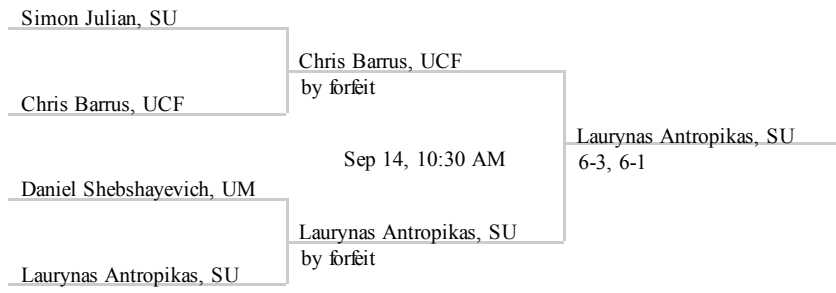

Bedford Cup: Gray Quarterfinalists

Bedford Cup: Gray Quarterfinalists (consolation)

Julian Bradley, UNF
Kian Mclean, FAU

Bedford Cup: Gray Rd 3

Bedford Cup: Gray Rd 3 (consolation)

Bedford Cup: Navy Flight - Singles

Bedford Cup: Navy Flight - Singles (consolation)

Bedford Cup: Navy Quarterfinalists

Bedford Cup: Navy Quarterfinalists (consolation)

Grayson Goldin, FSU

Tianyu Bao, FGCU

Bedford Cup: Navy Rd 3

Bedford Cup: Navy Rd 3 (consolation)

A rectangular box with a horizontal line extending to the right from its right side, likely a placeholder for a name or score.

Bedford Cup: North Florida Flight - Doubles (consolation)

Bedford Cup: White Flight - Singles