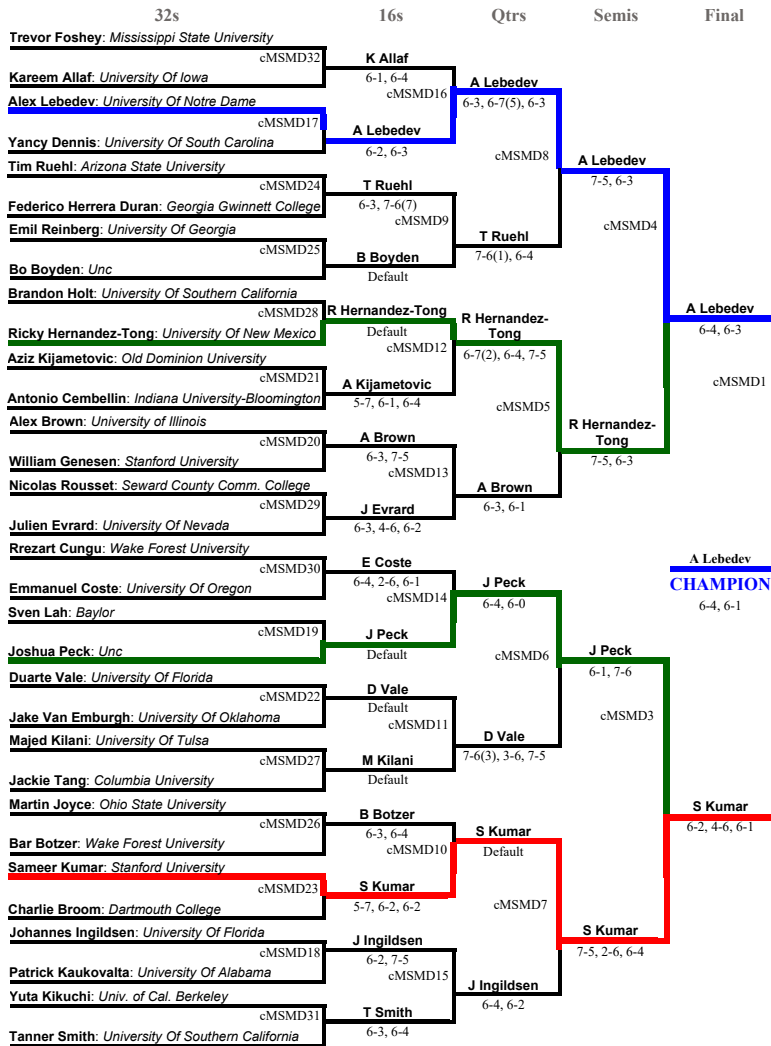

Tennis (College): 2018 Oracle ITA National Fall Championships

(cMSMD) Men's Singles - Main Draw Consolation
Single Elimination Dropdown

(MDMD) Men's Doubles - Main Draw
Single Elimination with Consolation