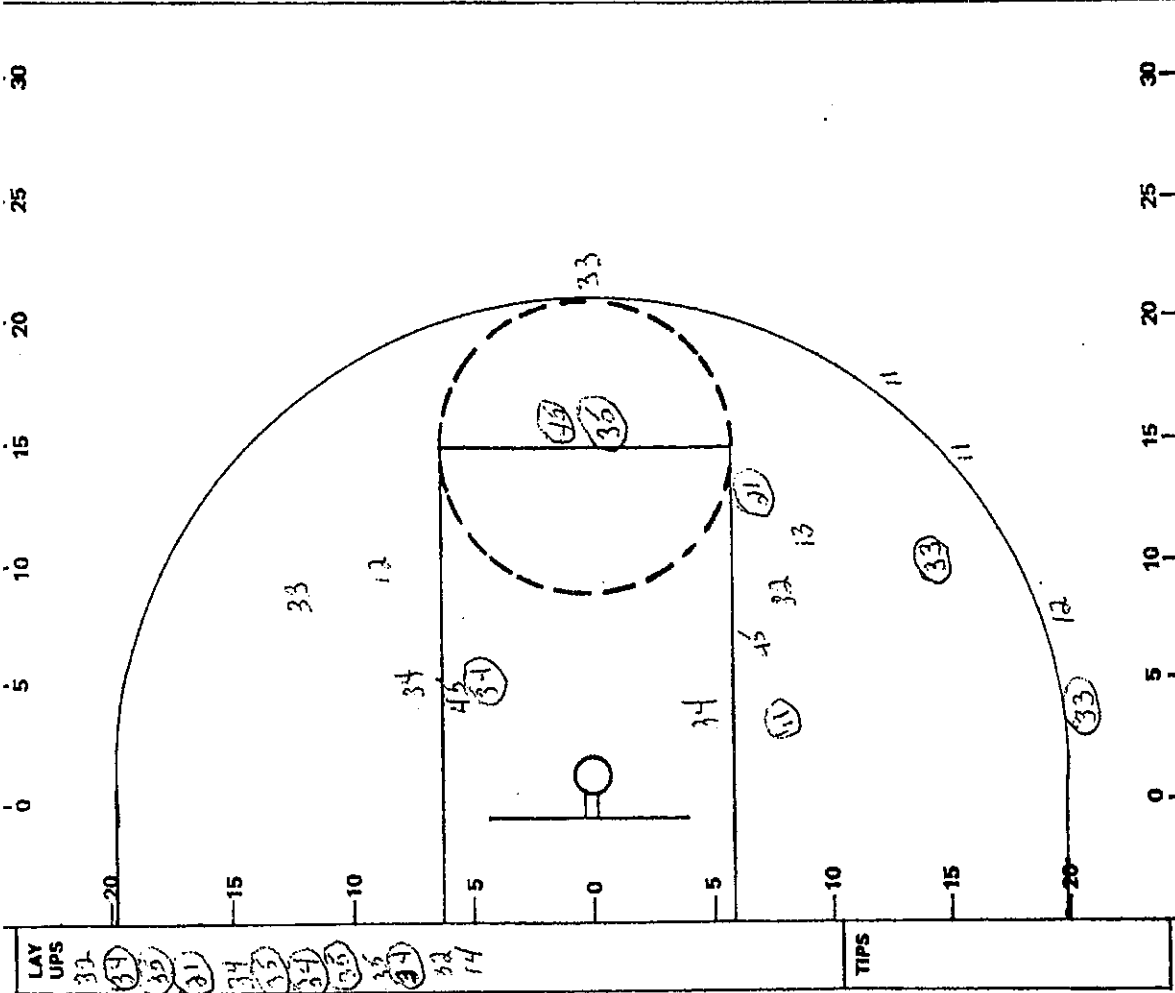

TEAM		Cincinnati		Florida State		TEAM	
NO.	NAME	NO.	NAME	NO.	NAME	NO.	NAME
33	Brown	10	Duncan	11	Hodge	34	Walker
45	Nix	12	Hobbies	12	Arnoldi		
35	McMillan	13	Moeller	20	Declar		
11	Cascaden	14	Hshby	24	Test		
21	Blake	32	Baker	32	Galloway