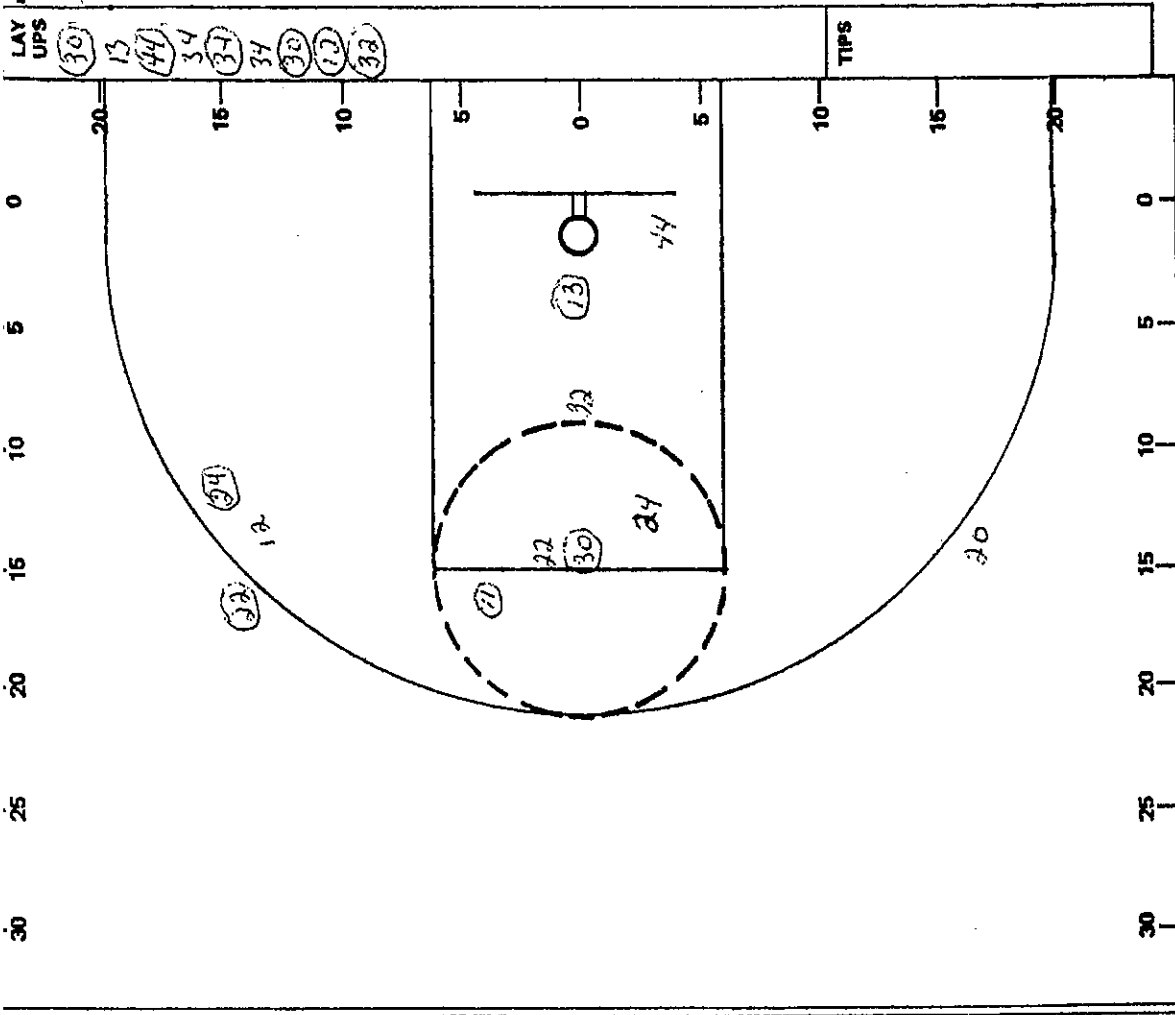

TEAM		Cincinnati		Florida State		TEAM	
NO.	NAME	NO.	NAME	NO.	NAME	NO.	NAME
33	Brown	10	Duncan	11	Hodge	34	Walker
45	Nix	12	Hobbies	12	Arnoldi		
35	McMillan	13	Moeller	20	Declar		
11	Cascaden	14	Hshby	24	Test		
21	Blake	32	Baker	32	Galloway