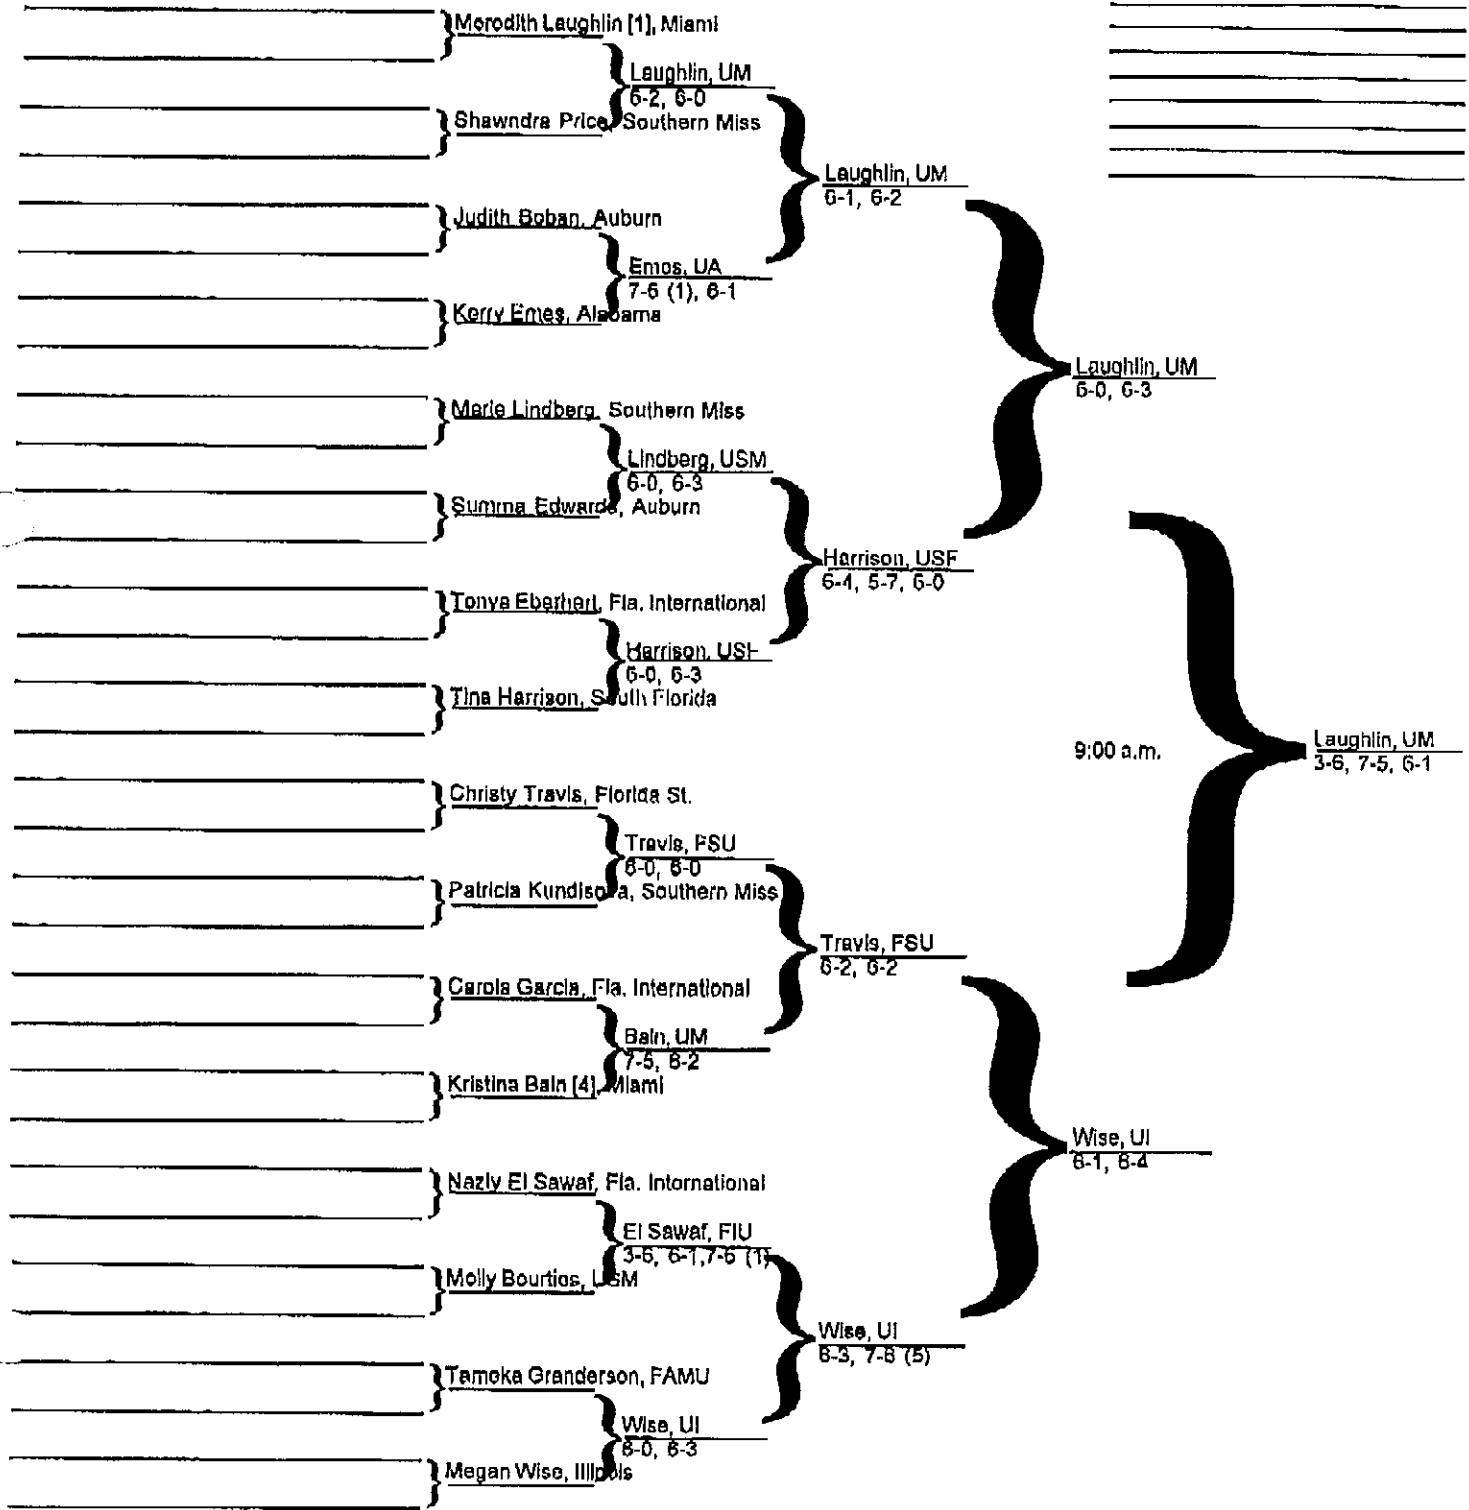

FLORIDA
Singles - Flight B
Consolation

1998 Gator Fall Classic

Women's Tennis

University of Florida * Gainesville, Fla.
Scott Linder Tennis Stadium * October 23-25

Round of 16 Friday   Quarterfinals Saturday   Semifinals Saturday   Finals Sunday