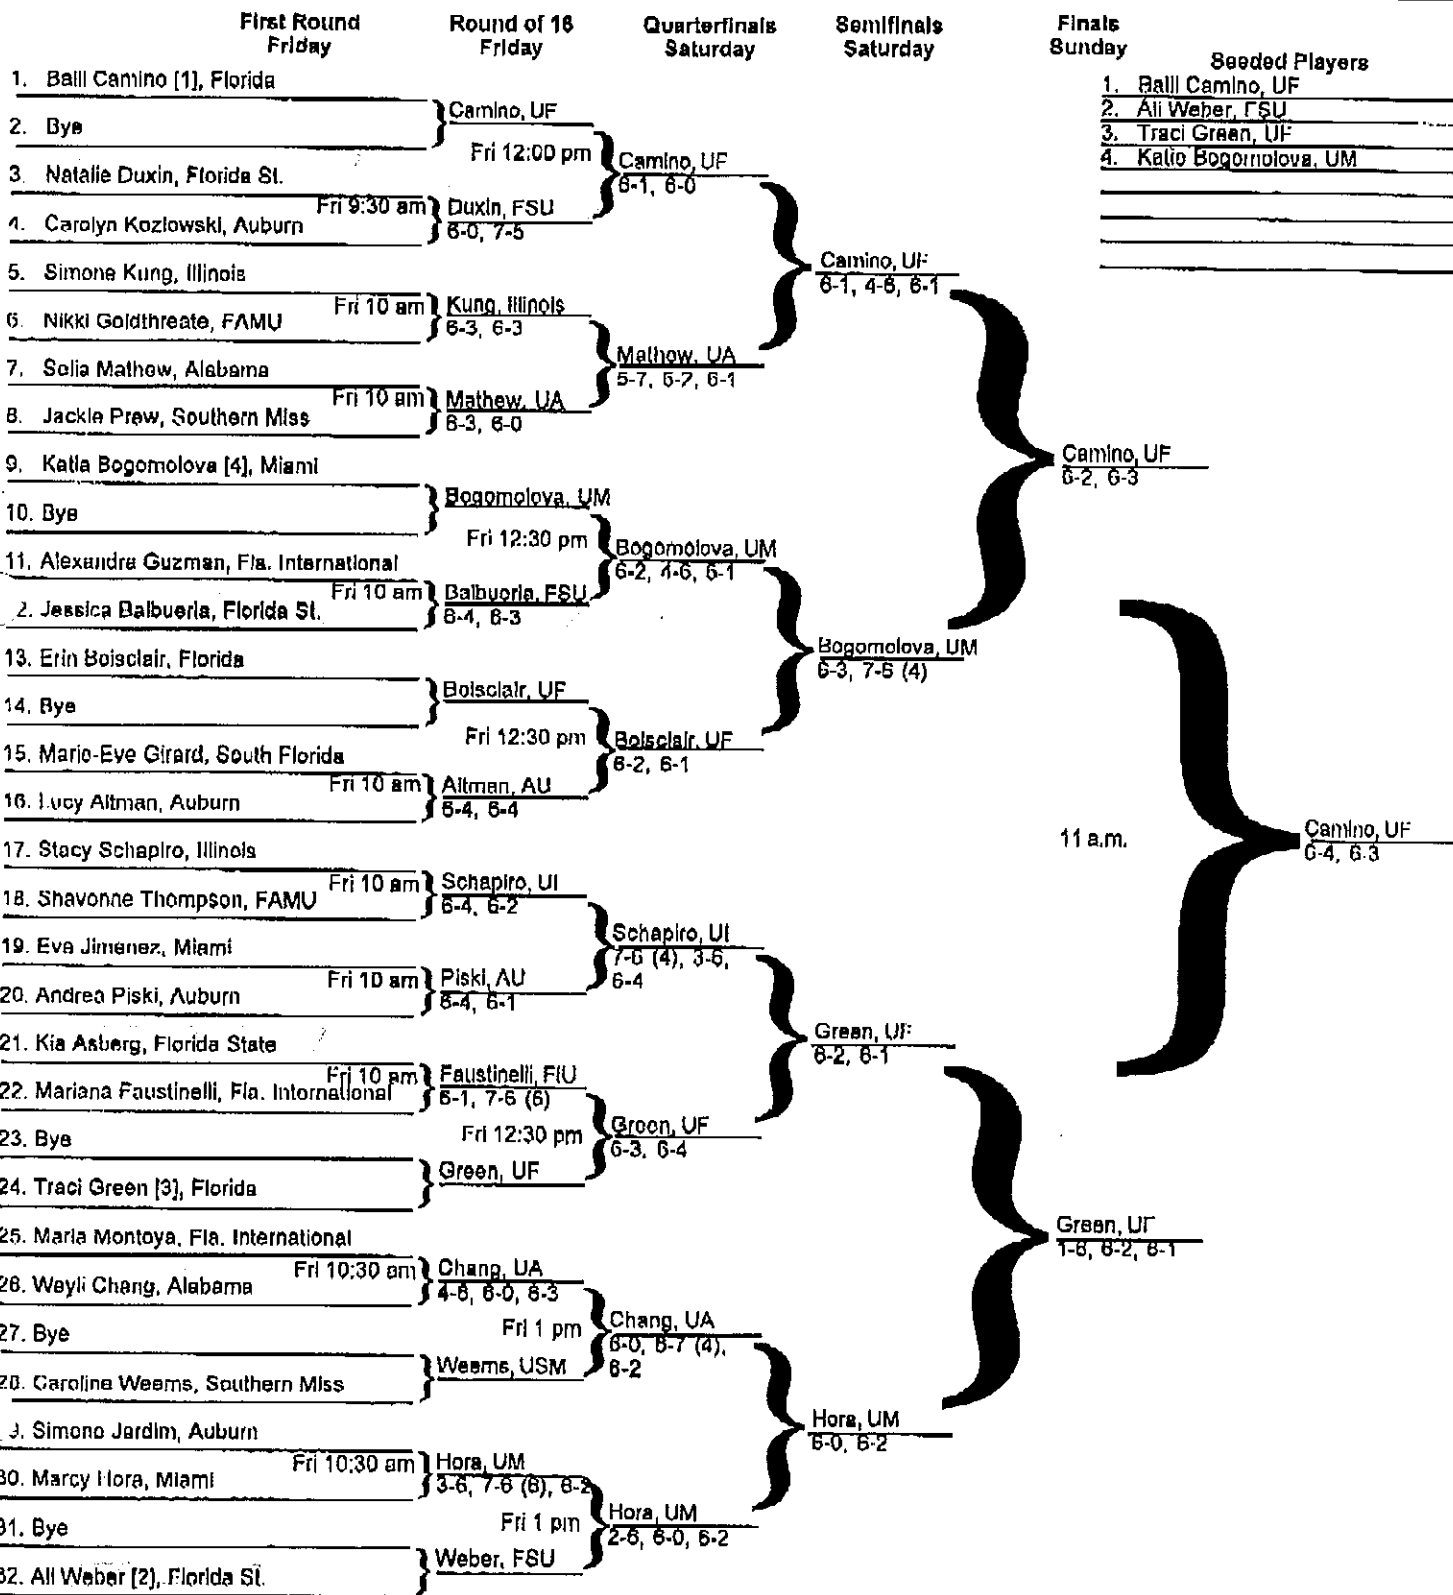

FLORIDA

1998 Gator Fall Classic Women's Tennis

University of Florida * Gainesville, Fla.

Singles - Flight A Scott Linder Tennis Stadium * October 23-25

FLORIDA

1998 Gator Fall Classic Women's Tennis

University of Florida * Gainesville, Fla.