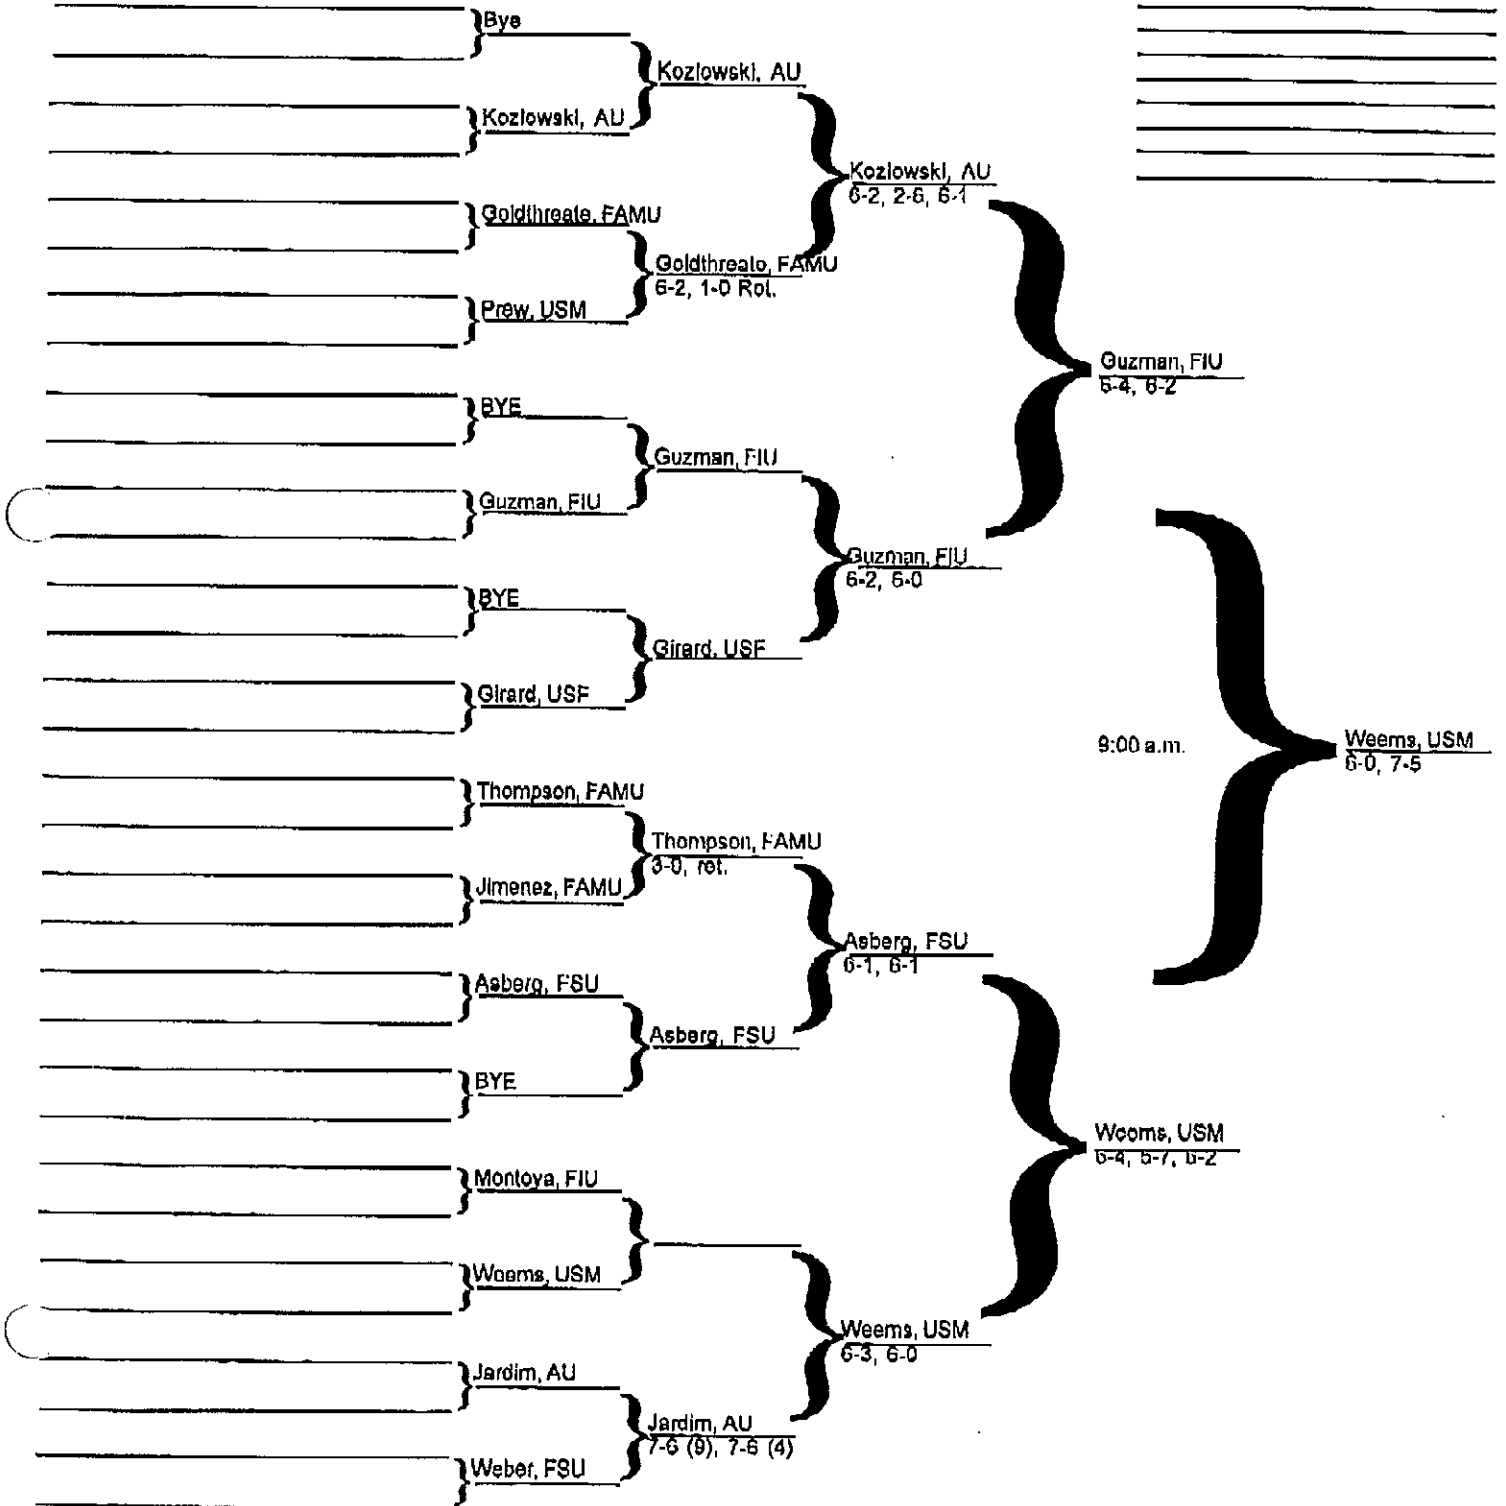

FLORIDA
Singles - Flight A
Consolation

1998 Gator Fall Classic Women's Tennis

University of Florida * Gainesville, Fla.
Scott Linder Tennis Stadium * October 23-25

Round of 16 Friday   Quarterfinals Saturday   Semifinals Saturday   Finals Sunday