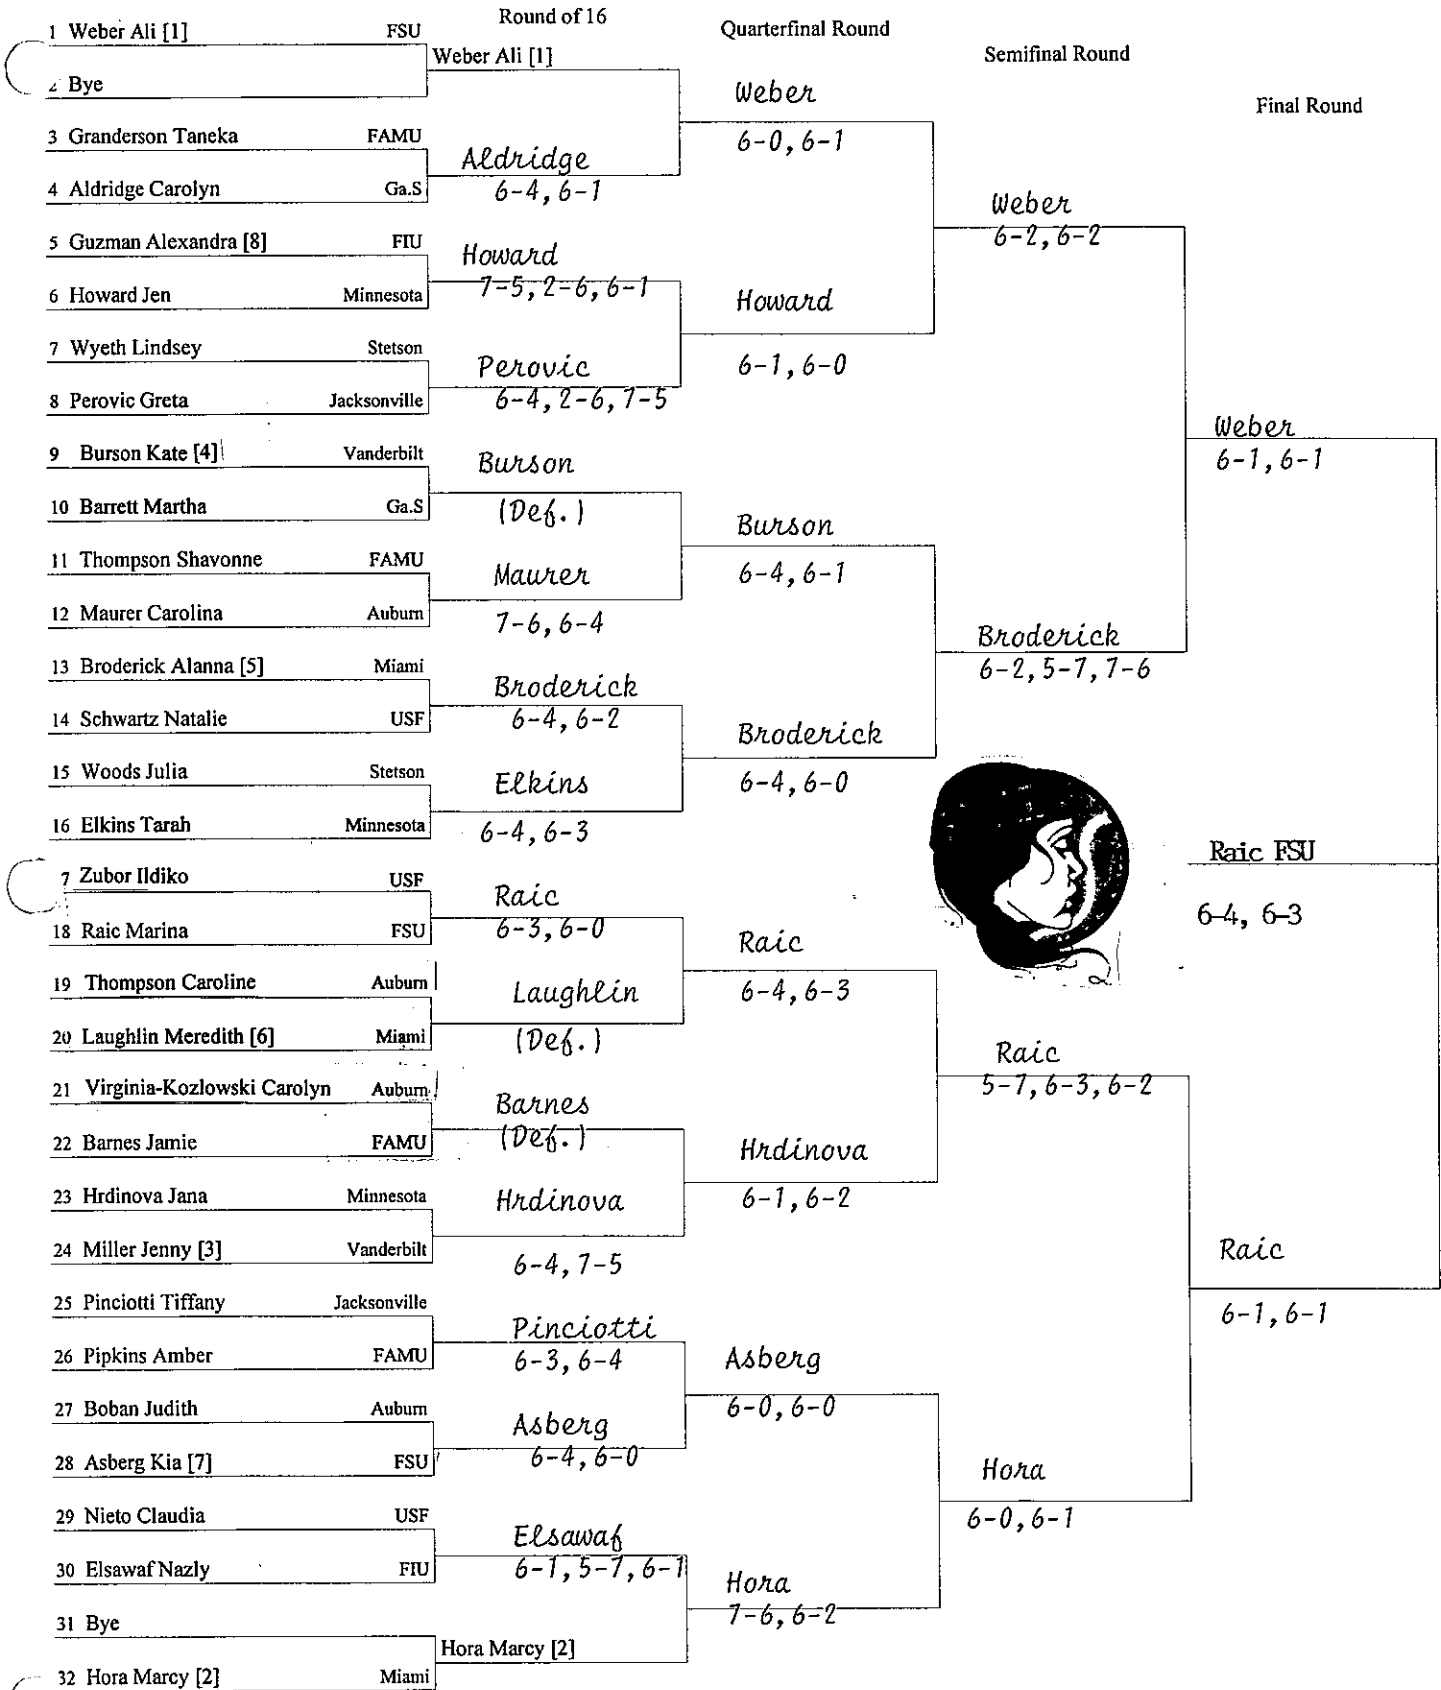

1998 Lady Seminole Classic - Women's Singles B