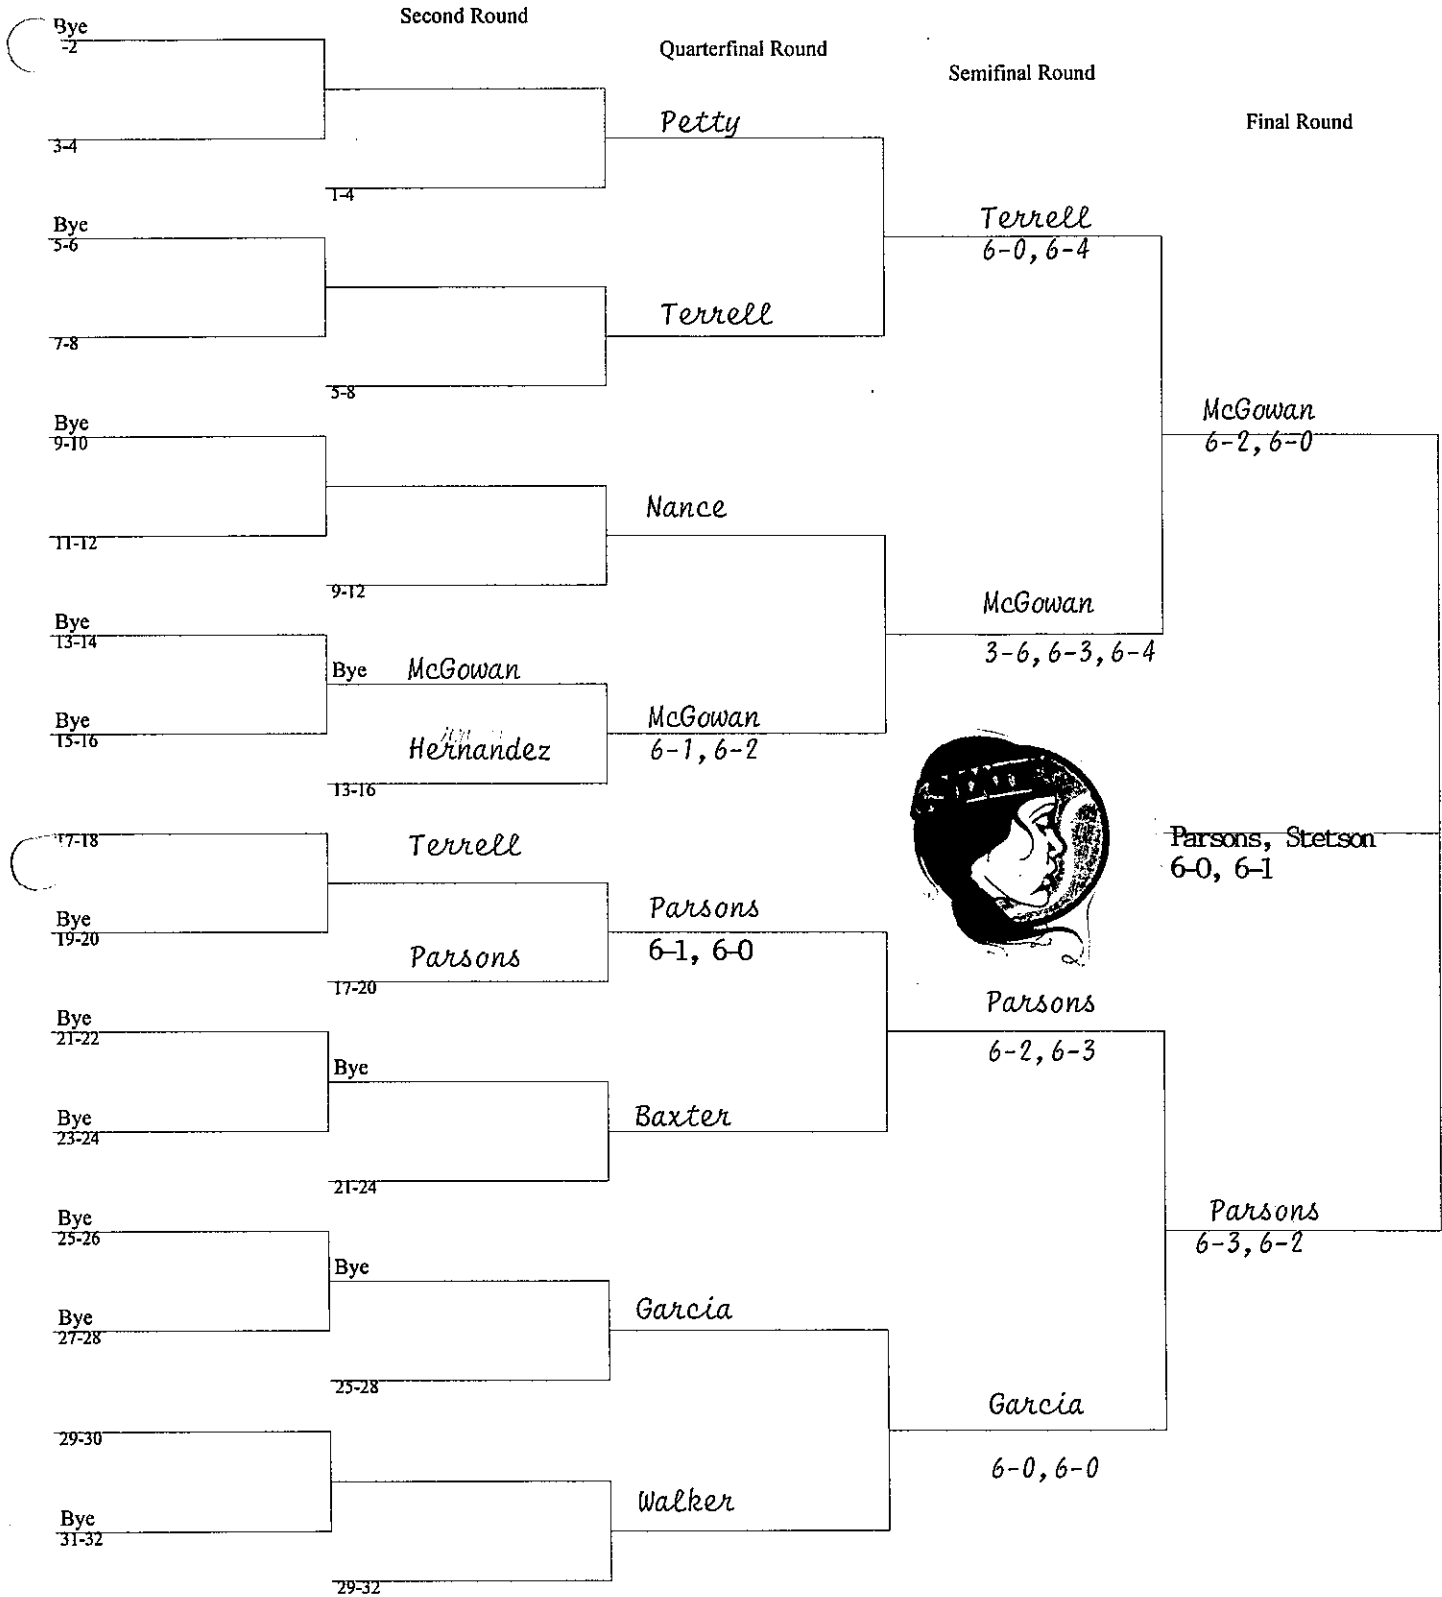

1998 Lady Seminole Classic - Women's Singles C Consolation