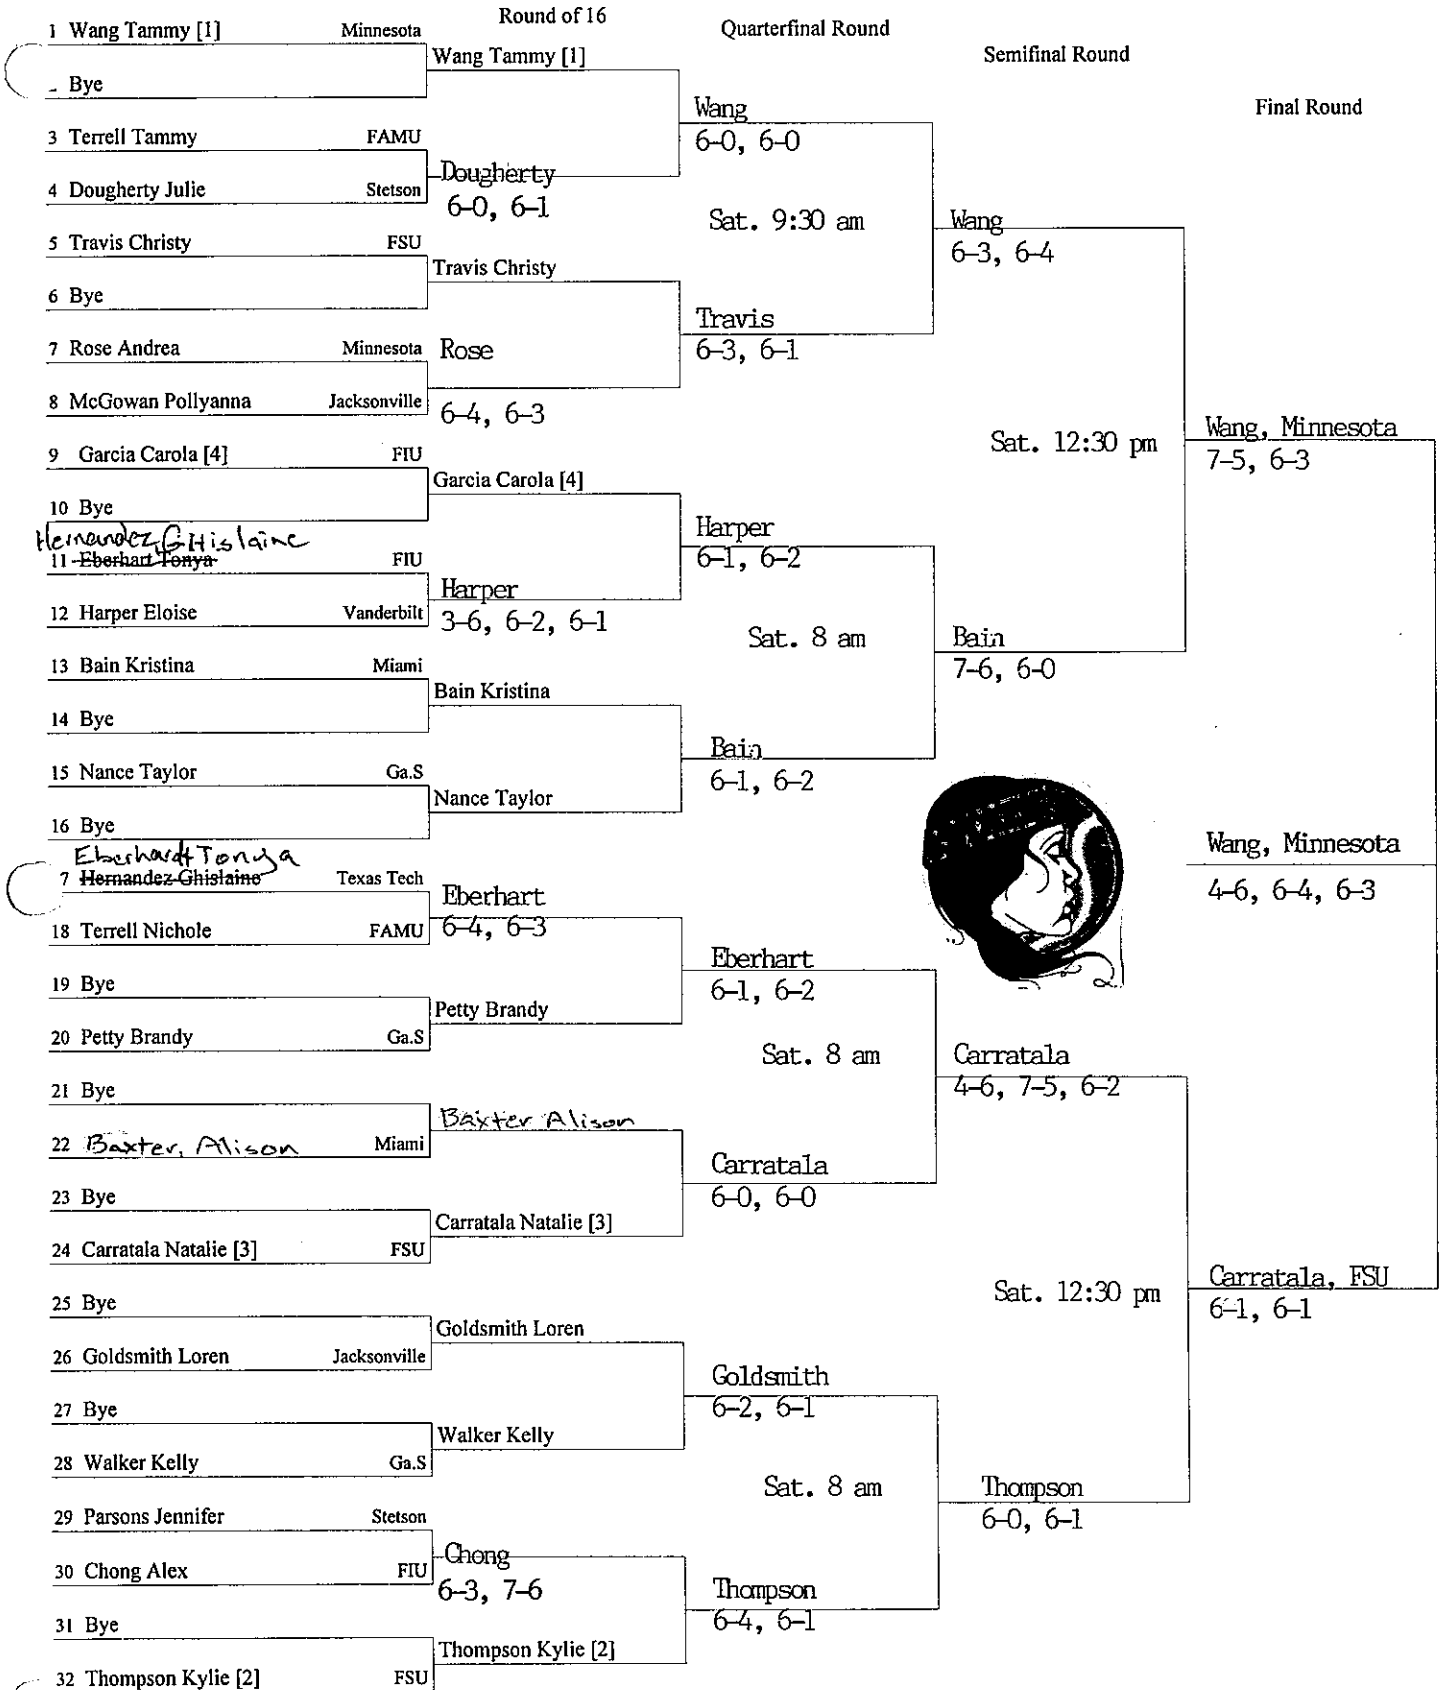

1998 Lady Seminole Classic - Women's Singles C