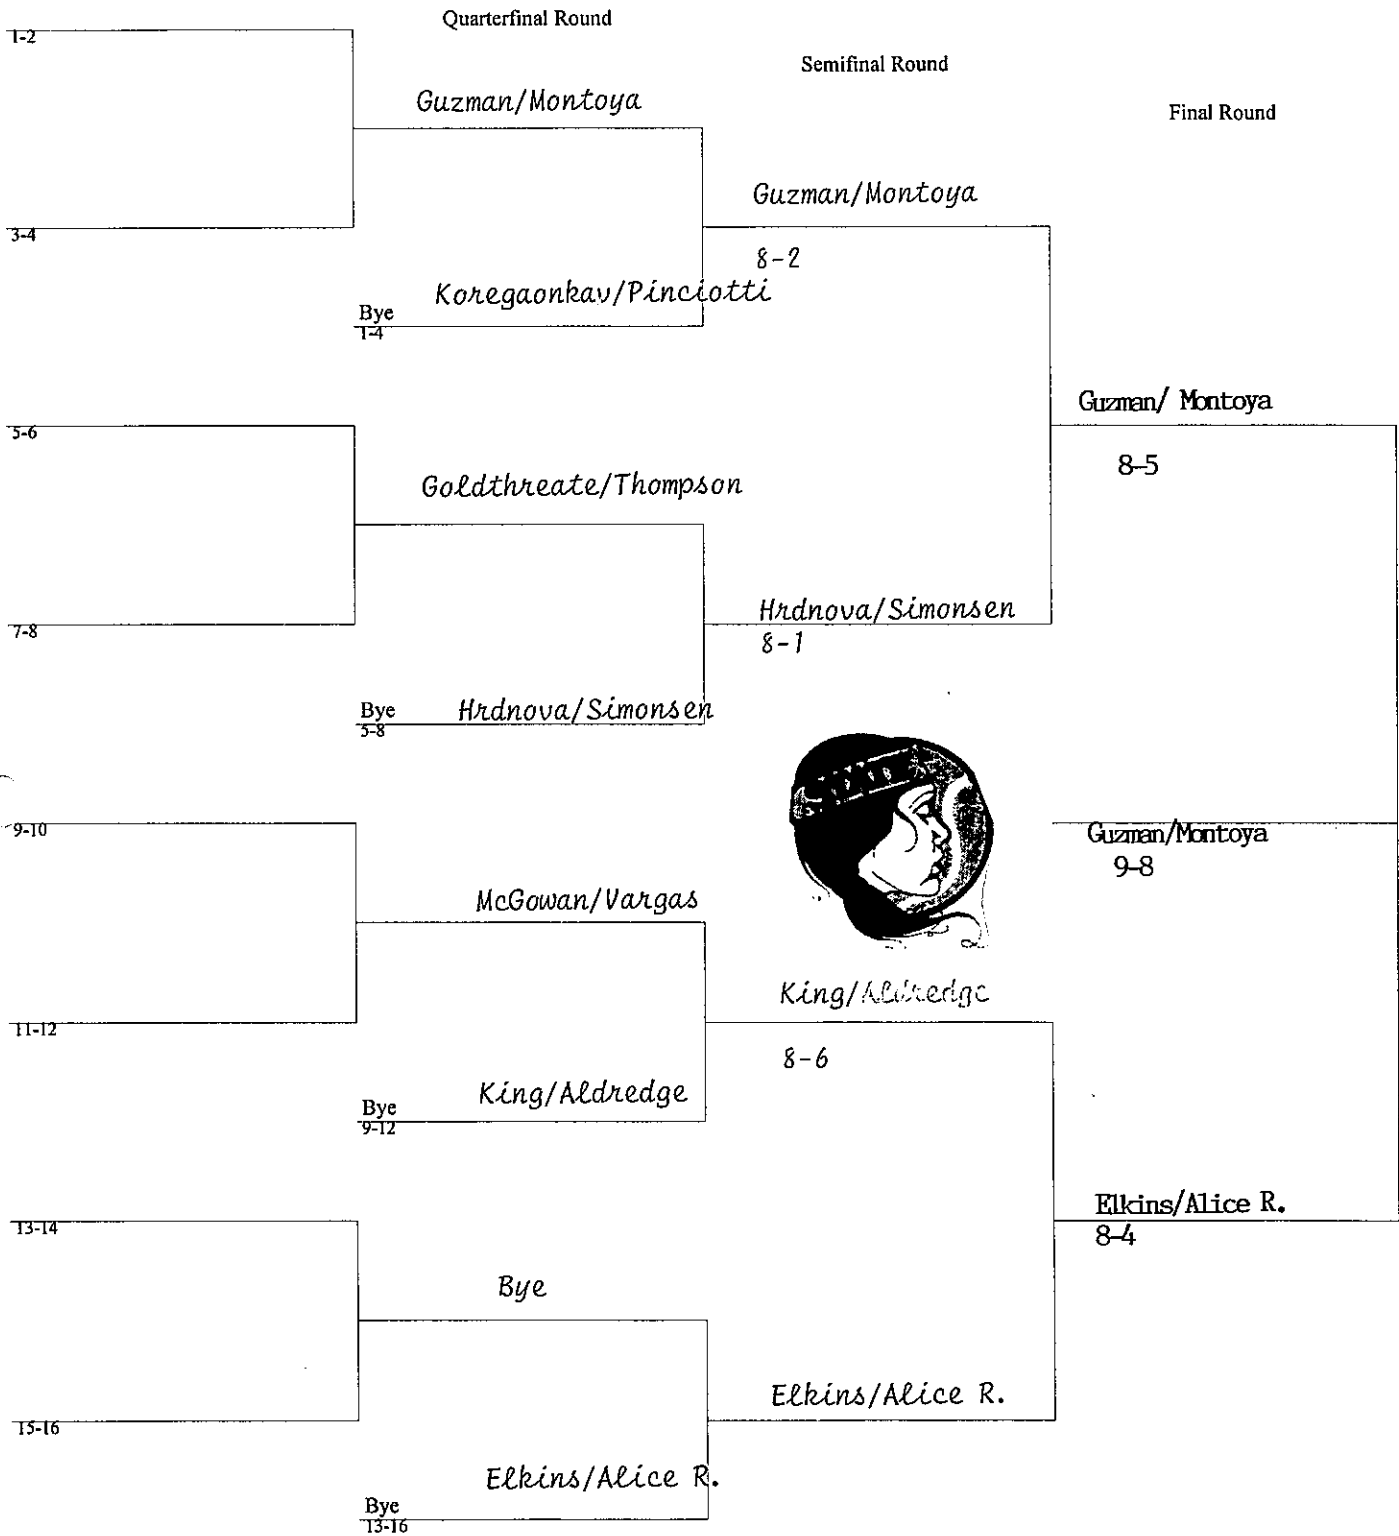

1998 Lady Seminole Classic - Women's Doubles A Consolation

1998 Lady Seminole Classic - Women's Doubles B

	Round of 16	Quarterfinal Round	Semifinal Round	Final Round
1	Bogomolova Katia [1] Hora Marcy Miami Miami	Bogomolova K - Hora M [1]	Bogomolova/Hova	
2	Bye			
3	Barnes Jamie Pipkins Amber FAMU FAMU	Barnes J - Pipkins A	8-2	
4	Bye			
5	Jimenez Eva Laughlin Meredith Miami Miami	Jimenez E - Laughlin M	Bogomolova/Hova 8-1	
6	Bye			
7	Nance Taylor Bouille Aude Ga.S Ga.S	Elsawaf/Eberhart	Elsawaf/Eberhart (def.)	
8	Elsawaf Nazly Eberhart, Tonja FIU FIU	8-4		
9	Howard Jen [4] Sauska Nora Minnesota Minnesota	Howard J - Sauska N [4]	Howard/Sauska	Sun. 9 am Howard/Sauska 8-5
10	Bye			
11	Nieto Claudia Zubor Ildiko USF USF	Nieto C - Zubor I	Howard/Sauska 8-4	
12	Bye			
13	Carratala Natalie Travis Christy FSU FSU	Carratala N - Travis C	Howard/Sauska 8-2	
14	Bye			
15	Reyes Ivette Woods Julia Stetson Stetson	Reyes I - Woods J	Carratala/Travis 9-7	
16	Bye			
17	Rose Andrea Wang Tammy Minnesota Minnesota			
18	Perry Brandy Walker Kelly Ga.S Ga.S	Chong/Garcia	Chong/Garcia 8-4	Miller/Ryan, Vanderbilt 8-4
19	Bye			
20	Chong Alex Garcia Carola FIU FIU	Chong A - Garcia C	Raic/Thompson	
21	Bye			
22	Granderson Taneka Mowatt Johanne FAMU FAMU	Granderson T - Mowatt J	8-1	
23	Bye			
24	Raic Marina [3] Thompson Kyle FSU FSU	Raic M - Thompson K [3]	Raic/Thompson 8-2	
25	Hernandez Ghislaine Ovin Alenka Texas Tech Texas Tech	Harrison/Schwartz	Harrison/Schwartz	Sun. 9 am Miller/Ryan 8-4
26	Harrison Tina Schwartz Natalie USF USF	8-1		
27	Bye			
28	Dougherty Julie Parsons Jennifer Stetson Stetson	Dougherty J - Parsons J	8-1	
29	Bye			
30	Altman Lucy Boban Judith Auburn Auburn	Altman L - Boban J	Miller/Ryan	
31	Bye			
32	Miller Jenny [2] Ryan Staci Vanderbilt Vanderbilt	Miller J - Ryan S [2]	8-1