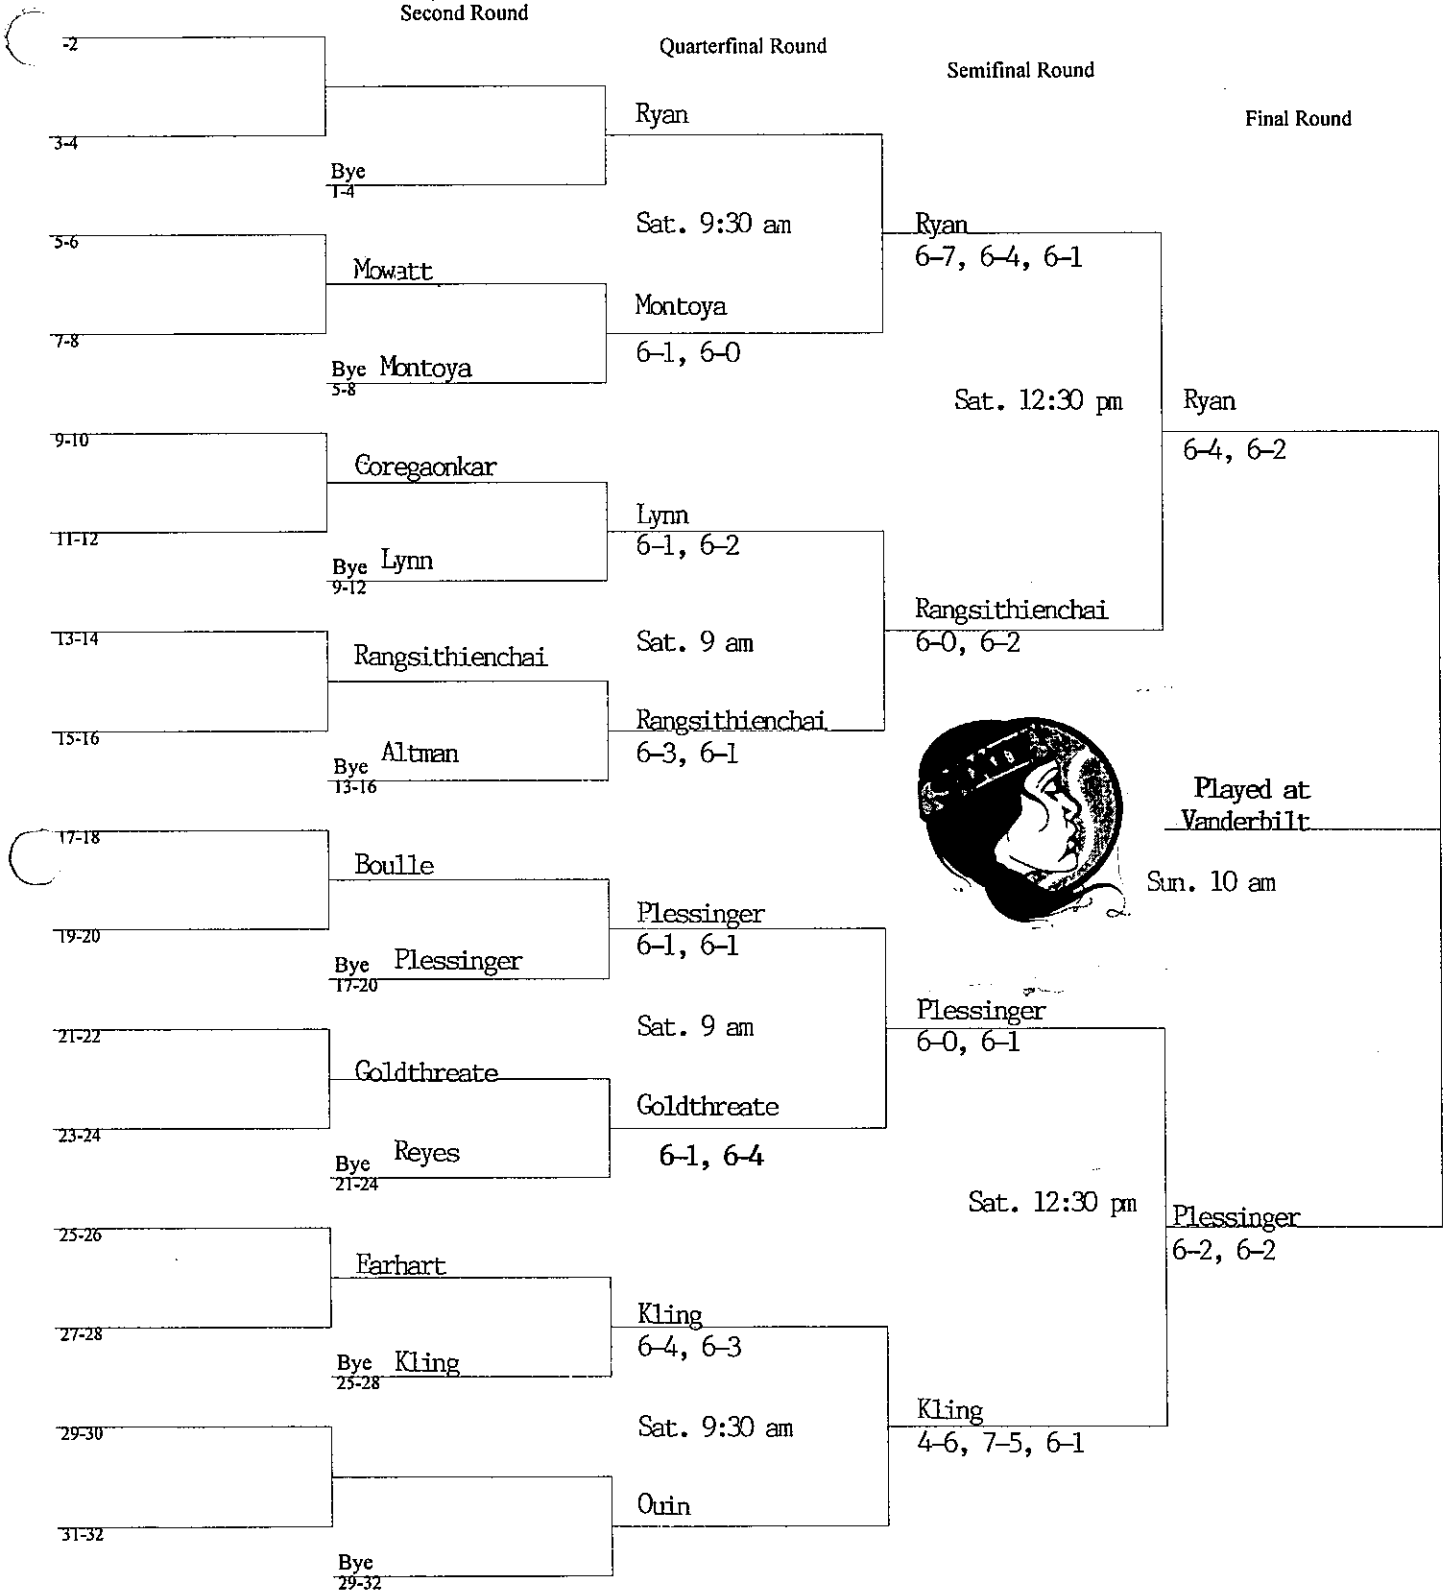

~~9/26-28/1998~~ 10/30-11/1/1998

1998 Lady Seminole Classic - Women's Singles A

		Round of 16	Quarterfinal Round	Semifinal Round	Final Round
1	Skavronskaia Lioudmila [1] Miami	Skavronskaia			
2	Bye				
3	Piski Andrea Auburn	Piski	Skavronskaia 2-6, 6-4, 7-6		
4	Ryan Staci Vanderbilt	6-1, 6-2			
5	Duxin Nanette [8] FSU	Duxin	Sat. 8 am	Skavronskaia 6-1, 6-4	
6	Mowatt Johanne FAMU	6-0, 6-1	Duxin		
7	Montoya Maria FIU	Simonsen	4-6, 6-3, 6-1		
8	Simonsen Kim Minnesota	6-1, 6-2			
9	Camino Baili [4] UF	Camino			Skavronskaia, Miami 5-7, 6-4, 6-3
10	Koregaonkar Meeta Jacksonville	6-4, 6-2	Camino 6-2, 6-0		
11	Bogomolova Katia Miami	Bogomolova			
12	Lynn Taryn Stetson	7-6, 6-4			
13	Blumberg Kristy [5] Vanderbilt	Blumberg	Sat. 8 am	Blumberg 6-1, 2-6, 6-3	
14	Rangsithienchai Alice Minnesota	6-1, 6-2	Blumberg		
15	Altman Lucy Auburn	Vargas	6-1, 3-6, 6-4		
16	Vargas Silvana Jacksonville	6-2, 6-2			
17	Boulle Aude Ga.S	Balbuena			Skavronskaia, Miami 7-5, 6-4
18	Balbuena Jessica FSU	6-0, 3-6, 6-2	Green		
19	Plessinger Ann Vanderbilt	Green	7-6, 6-1		
20	Green Traci [6] UF	6-2, 7-5			
21	Goldthreate Nikki FAMU		Sat. 8 am	Green 6-4, 6-0	
22	Jardim Simone Auburn	Jardim	6-4, 6-7, 6-1		
23	Reyes Ivette Stetson	Creighton	6-2, 6-2		
24	Creighton Callie [3] Vanderbilt	6-2, 6-0			
25	Earhart Amanda Texas Tech	Harrison		Sat. 11 am	Green, Florida 6-4, 6-4
26	Harrison Tina USF	6-2, 6-3	Boisclair		
27	Kling Isabella Ga.S	Boisclair	6-2, 6-1		
28	Boisclair Erin [7] UF	6-1, 6-3			
29	Ovin Alenka Texas Tech	Ovin	Sat. 8 am	Boisclair 6-0, 6-2	
30	Faustinelli Mariana FIU	(def.)			
31	Bye	Sauska			
32	Sauska Nora [2] Minnesota	6-3, 6-2			

1998 Lady Seminole Classic - Women's Singles A Consolation

Second Round

Quarterfinal Round

Semifinal Round

Final Round

Played at
Vanderbilt

Sun. 10 am