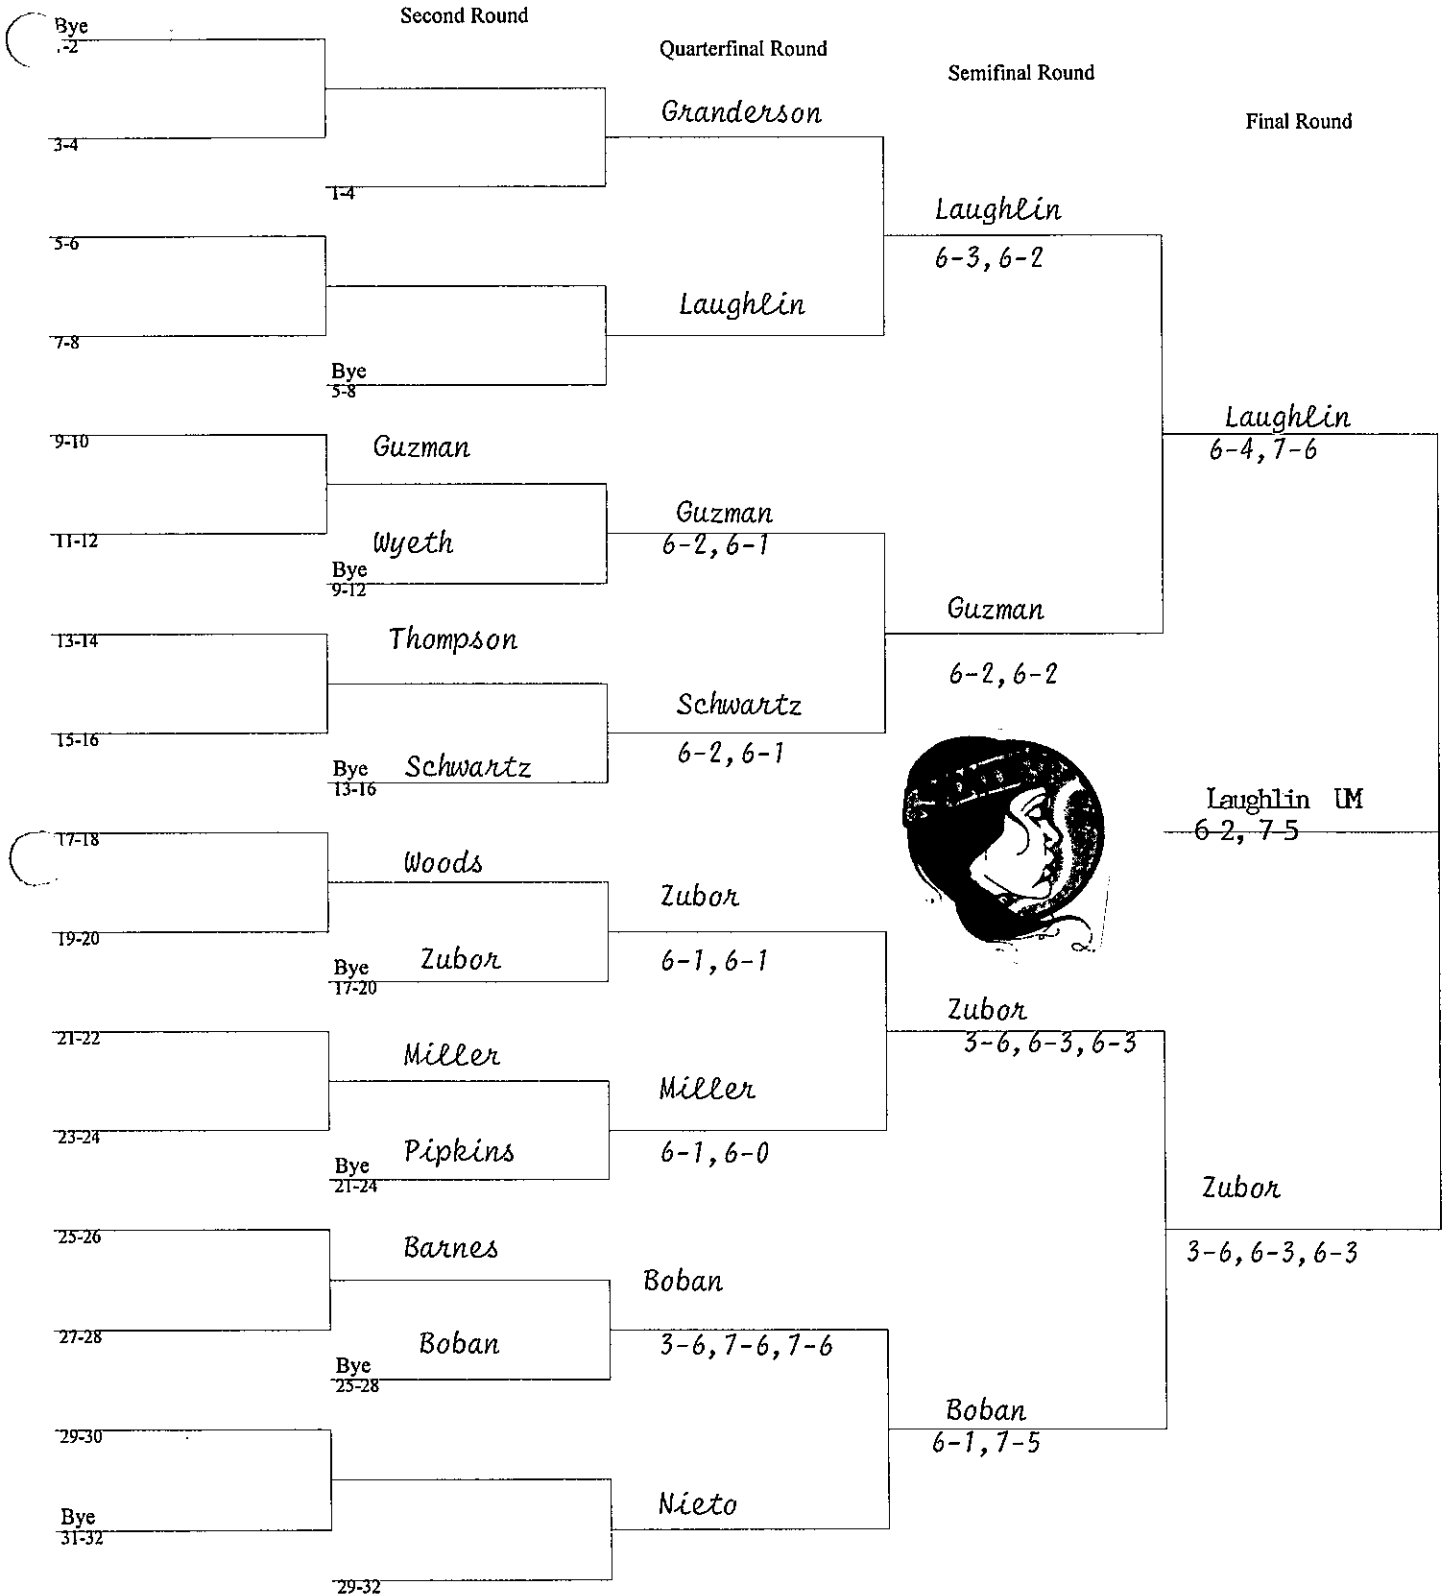

1998 Lady Seminole Classic - Women's Singles B Consolation