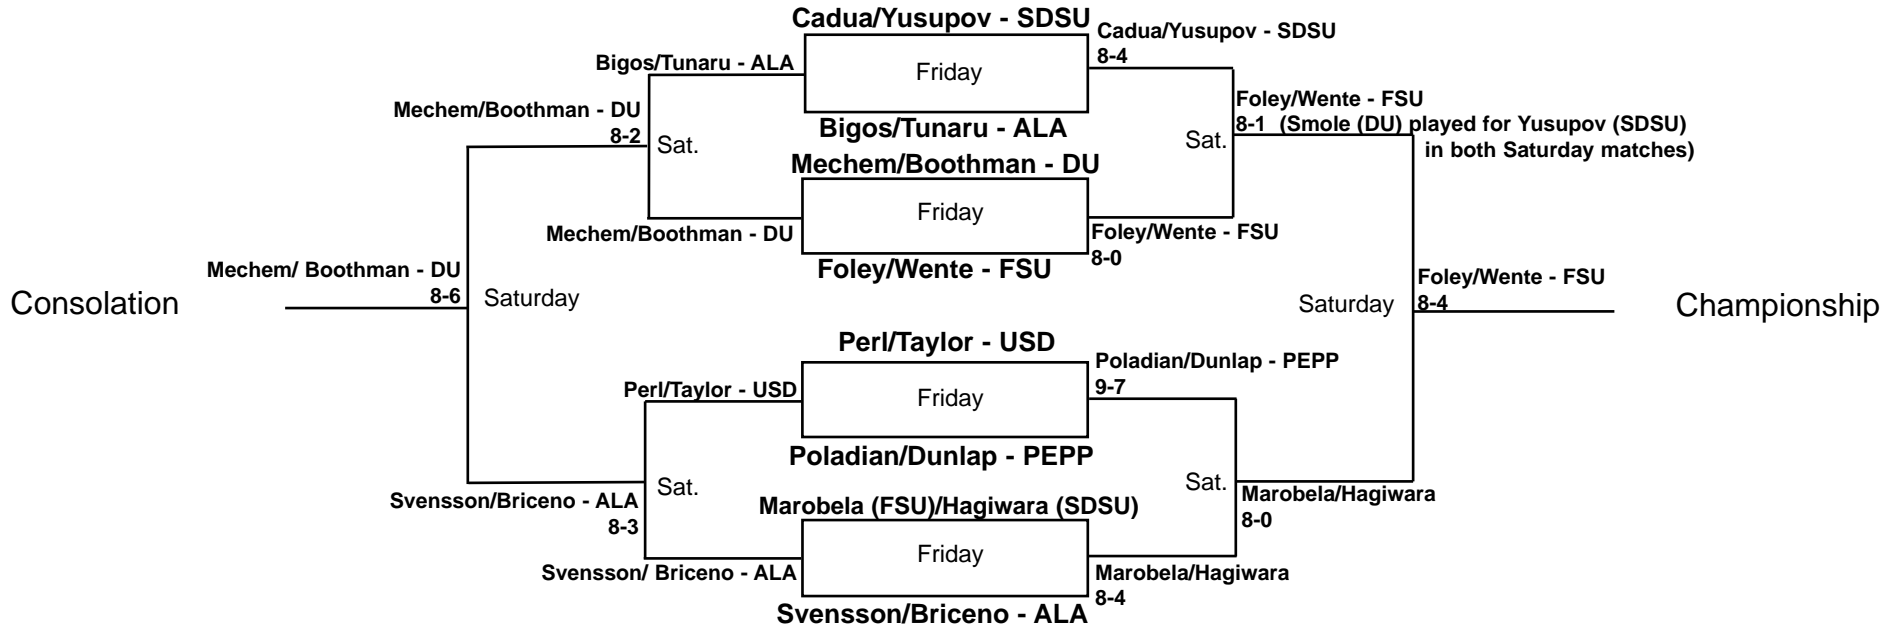

SDSU Fall Tennis Classic
September 29-October 1, 2006
Flight 1-Singles

SDSU Fall Tennis Classic
September 29-October 1, 2006
Flight 2-Singles

SDSU Fall Tennis Classic
September 29-October 1, 2006
Flight 3-Singles

BYE:

Vidov-Atalay (SDSU)
Lindstrand-Demidova (USD)

Saturday's Results

Krausova-Nielsen (SDSU) def. Akسدal-Iwinski (DU), 8-6.
Todorova-Razloznic (ARIZ) def. Vidov-Atalay (SDSU), 8-4.
Mansour-Rynarzewska (FSU) def. Bagshaw-Kitts (SDSU), 8-4.
Muller-Brenes (ALA) def. Lindstrand-Demidova (USD), 8-2.
Bauregger-Sackmaster (DU) def. Bagshaw-Kitts (SDSU), 8-6.
Macfarlane-Slater (FSU) def. Krausova-Nielsen (SDSU), 8-4.
Macfarlane-Slater (FSU) def. Vidov-Atalay (SDSU), 8-2.
Bauregger-Sackmaster (DU) def. Lindstrand-Demidova (USD), 8-6.

Sunday's Results

Macfarlane-Slater (FSU) def. Todorova-Razloznic (ARIZ), 8-1
Akسدal-Iwinski (DU) def. Vidov-Atalay (SDSU), 9-7.
Bagshaw-Kitts (SDSU) def. Lindstrand-Demidova (USD), 8-6.
Mansour-Rynarzewska (FSU) def. Muller-Brenes (ALA), 9-7.
Bauregger-Sackmaster (DU) def. Krausova-Nielsen (SDSU), 8-1.
Marobela-Wente (FSU) def. Bigos-Tunaru (ALA), 8-5.
Svensson-Briceno (ALA) def. Smole (DU)-Cadua (SDSU), 8-6.
Boothman-Mechem (DU) def. Taylor-Perl (USD), 8-2

SDSU Fall Tennis Classic
September 29-October 1, 2006
Flight 2-Doubles

Compass Draws