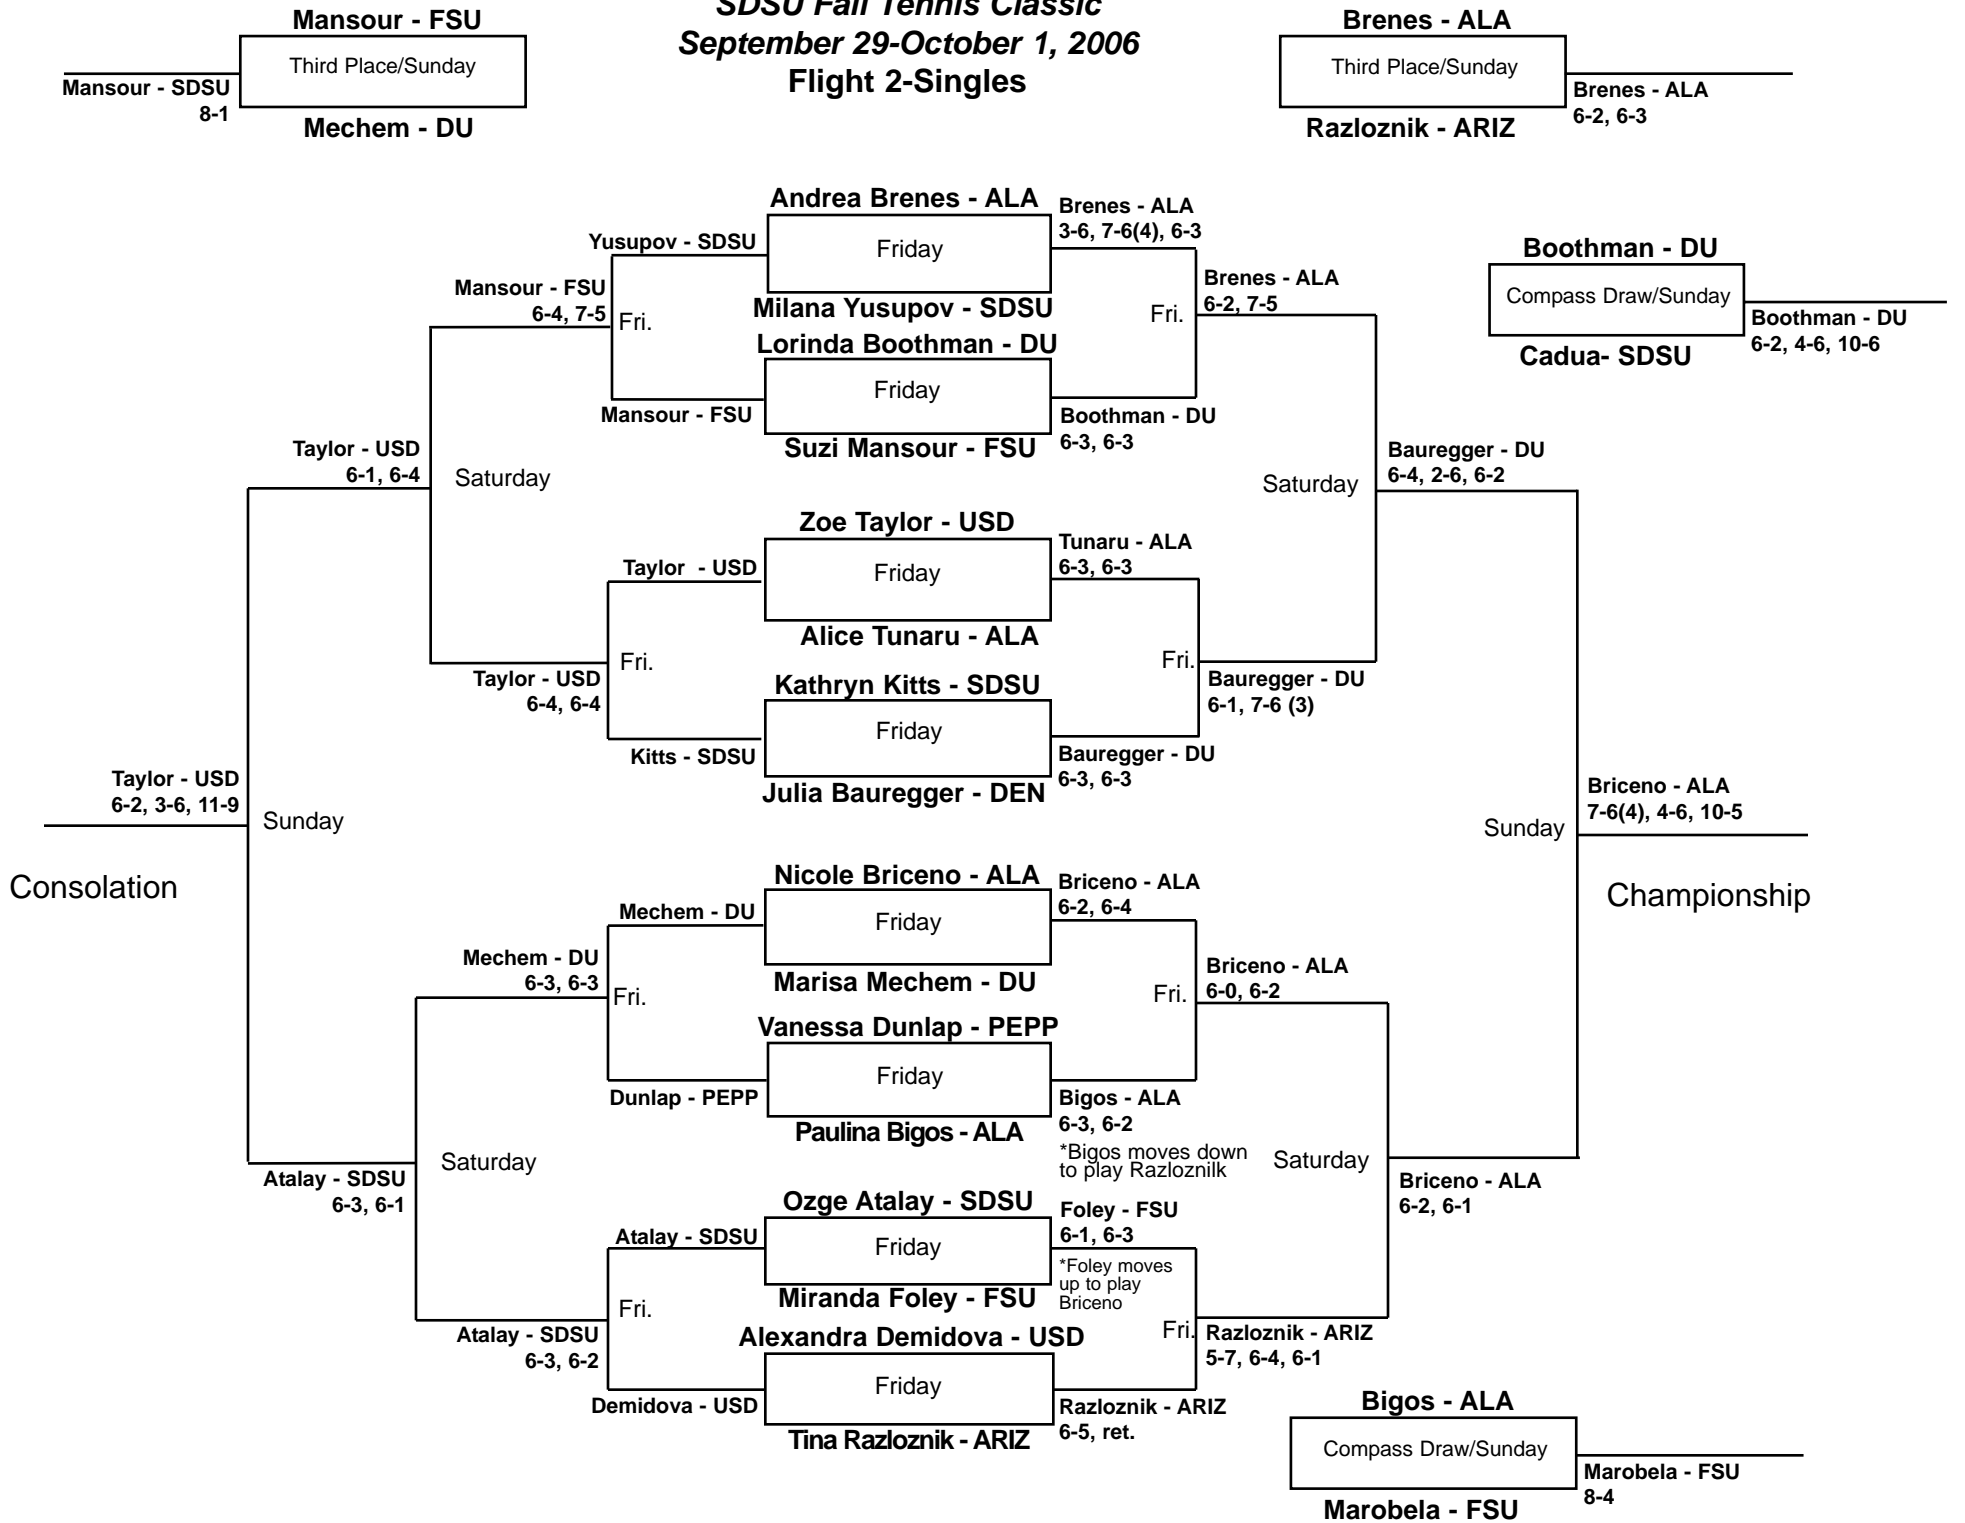

SDSU Fall Tennis Classic
September 29-October 1, 2006
Flight 1-Singles

SDSU Fall Tennis Classic
September 29-October 1, 2006
Flight 2-Singles

SDSU Fall Tennis Classic
September 29-October 1, 2006
Flight 3-Singles

SDSU Fall Tennis Classic
September 29-October 1, 2006
Flight 1-Doubles

Friday's Results

Krausova-Nielsen (SDSU) def. Todorova-Razloznic (ARIZ), 8-2.
Macfarlane-Slater (FSU) def. Akسدal-Iwinski (DU), 8-4.
Muller-Brenes (ALA) def. Bagshaw-Kitts (SDSU), 8-5.
Mansour-Rynarzewska (FSU) def. Bauregger-Sackmaster (DU), 8-4.

BYE:

Vidov-Atalay (SDSU)
Lindstrand-Demidova (USD)

Saturday's Results

Krausova-Nielsen (SDSU) def. Akسدal-Iwinski (DU), 8-6.
Todorova-Razloznic (ARIZ) def. Vidov-Atalay (SDSU), 8-4.
Mansour-Rynarzewska (FSU) def. Bagshaw-Kitts (SDSU), 8-4.
Muller-Brenes (ALA) def. Lindstrand-Demidova (USD), 8-2.
Bauregger-Sackmaster (DU) def. Bagshaw-Kitts (SDSU), 8-6.
Macfarlane-Slater (FSU) def. Krausova-Nielsen (SDSU), 8-4.
Macfarlane-Slater (FSU) def. Vidov-Atalay (SDSU), 8-2.
Bauregger-Sackmaster (DU) def. Lindstrand-Demidova (USD), 8-6.