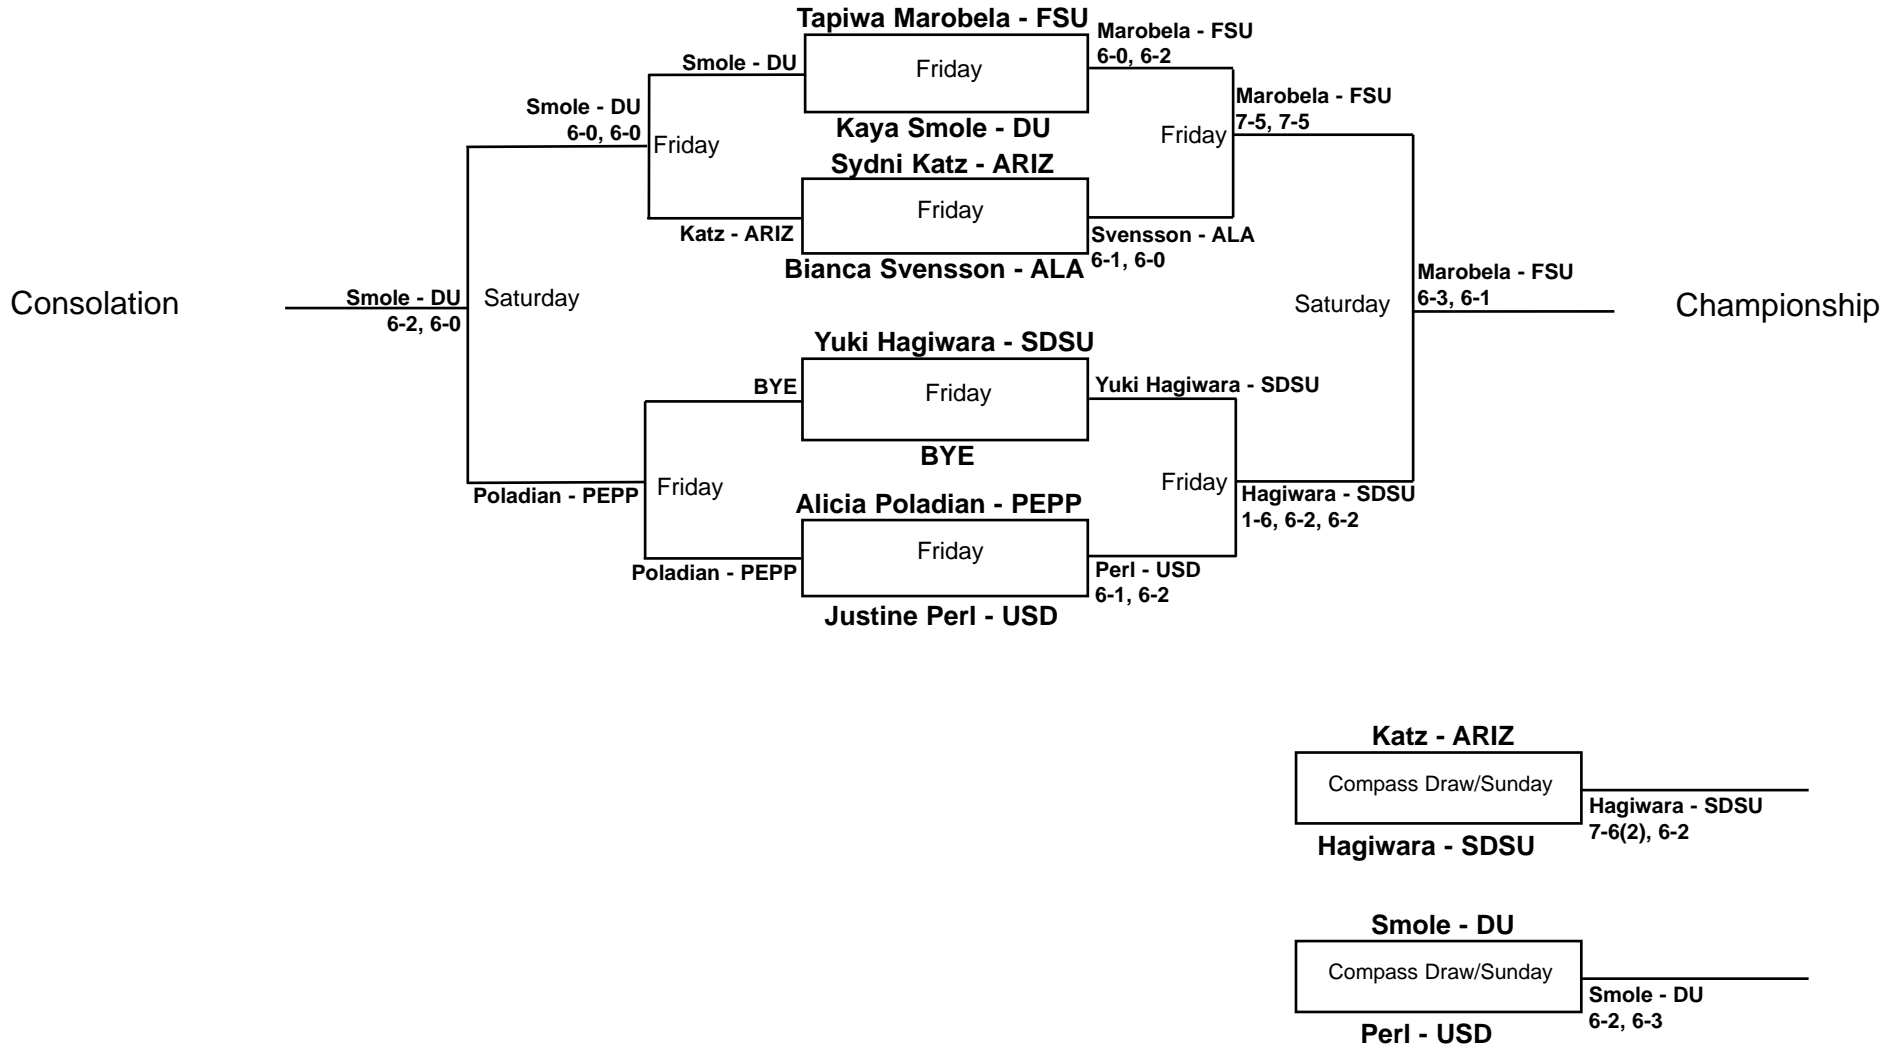

SDSU Fall Tennis Classic
September 29-October 1, 2006
Flight 1-Singles

SDSU Fall Tennis Classic
September 29-October 1, 2006
Flight 2-Singles

SDSU Fall Tennis Classic
September 29-October 1, 2006
Flight 3-Singles

SDSU Fall Tennis Classic
September 29-October 1, 2006
Flight 1-Doubles

Friday's Results

Krausova-Nielsen (SDSU) def. Todorova-Razloznic (ARIZ), 8-2.
Macfarlane-Slater (FSU) def. Akسدal-Iwinski (DU), 8-4.
Muller-Brenes (ALA) def. Bagshaw-Kitts (SDSU), 8-5.
Mansour-Rynarzewska (FSU) def. Bauregger-Sackmaster (DU), 8-4.

BYE:

Vidov-Atalay (SDSU)
Lindstrand-Demidova (USD)

Saturday's Results

Krausova-Nielsen (SDSU) def. Akسدal-Iwinski (DU), 8-6.
Todorova-Razloznic (ARIZ) def. Vidov-Atalay (SDSU), 8-4.
Mansour-Rynarzewska (FSU) def. Bagshaw-Kitts (SDSU), 8-4.
Muller-Brenes (ALA) def. Lindstrand-Demidova (USD), 8-2.
Bauregger-Sackmaster (DU) def. Bagshaw-Kitts (SDSU), 8-6.
Macfarlane-Slater (FSU) def. Krausova-Nielsen (SDSU), 8-4.
Macfarlane-Slater (FSU) def. Vidov-Atalay (SDSU), 8-2.
Bauregger-Sackmaster (DU) def. Lindstrand-Demidova (USD), 8-6.

SDSU Fall Tennis Classic
September 29-October 1, 2006
Flight 2-Doubles

Compass Draws