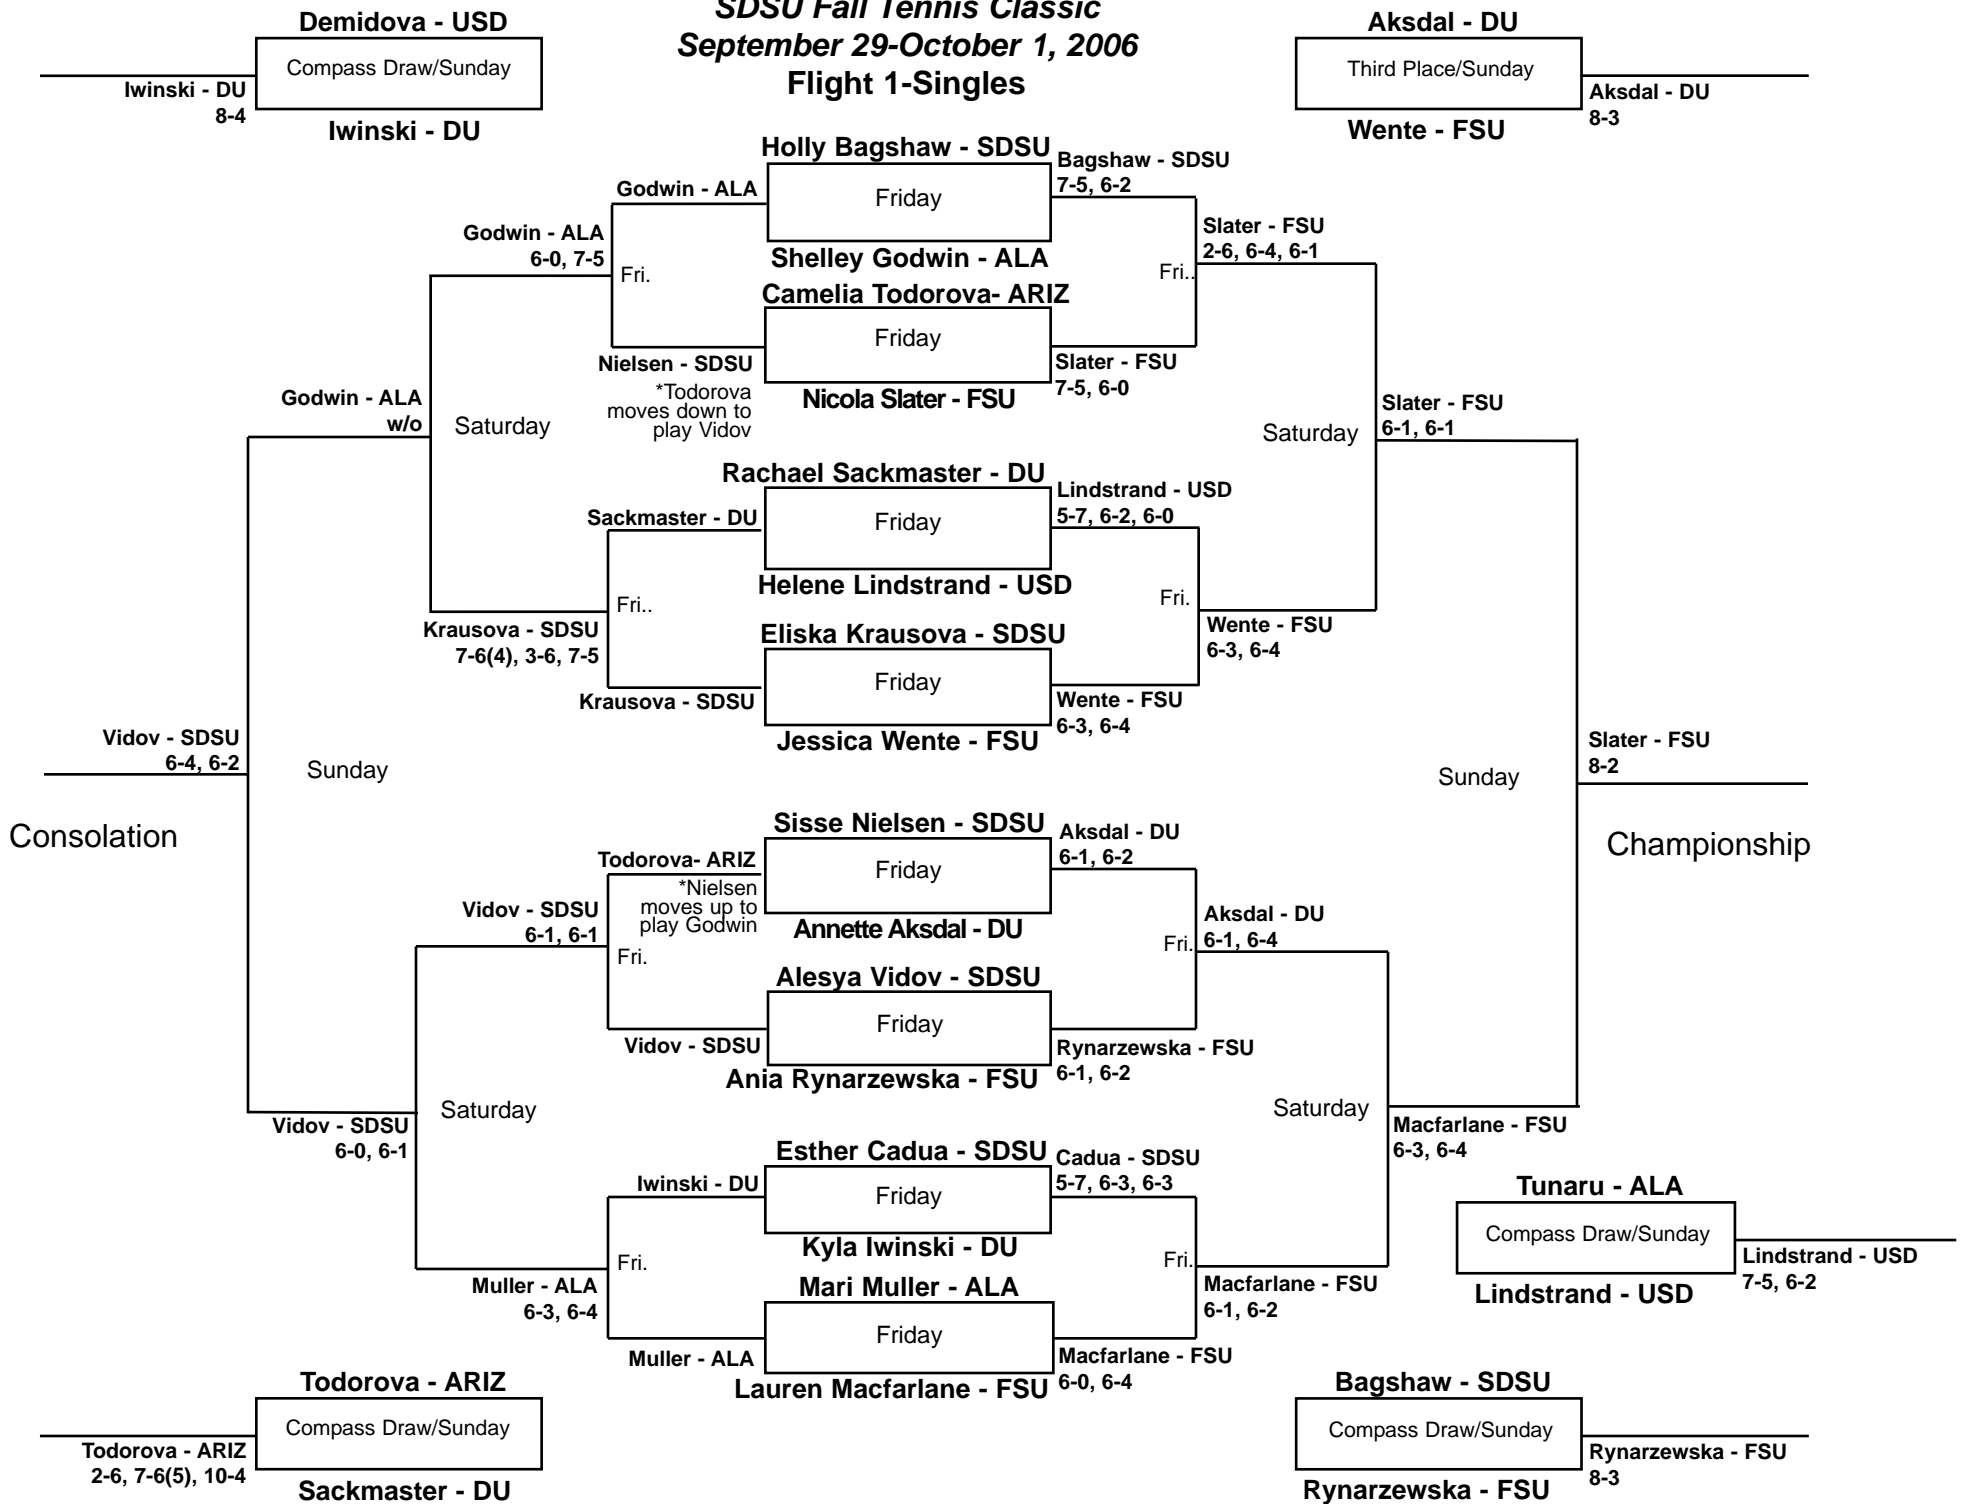

SDSU Fall Tennis Classic
September 29-October 1, 2006
Flight 1-Singles

SDSU Fall Tennis Classic
September 29-October 1, 2006
Flight 2-Singles

SDSU Fall Tennis Classic
September 29-October 1, 2006
Flight 3-Singles

SDSU Fall Tennis Classic
September 29-October 1, 2006
Flight 1-Doubles

Friday's Results

Krausova-Nielsen (SDSU) def. Todorova-Razloznic (ARIZ), 8-2.
Macfarlane-Slater (FSU) def. Akسدal-Iwinski (DU), 8-4.
Muller-Brenes (ALA) def. Bagshaw-Kitts (SDSU), 8-5.
Mansour-Rynarzewska (FSU) def. Bauregger-Sackmaster (DU), 8-4.

BYE:

Vidov-Atalay (SDSU)
Lindstrand-Demidova (USD)

Saturday's Results

Krausova-Nielsen (SDSU) def. Akسدal-Iwinski (DU), 8-6.
Todorova-Razloznic (ARIZ) def. Vidov-Atalay (SDSU), 8-4.
Mansour-Rynarzewska (FSU) def. Bagshaw-Kitts (SDSU), 8-4.
Muller-Brenes (ALA) def. Lindstrand-Demidova (USD), 8-2.
Bauregger-Sackmaster (DU) def. Bagshaw-Kitts (SDSU), 8-6.
Macfarlane-Slater (FSU) def. Krausova-Nielsen (SDSU), 8-4.
Macfarlane-Slater (FSU) def. Vidov-Atalay (SDSU), 8-2.
Bauregger-Sackmaster (DU) def. Lindstrand-Demidova (USD), 8-6.