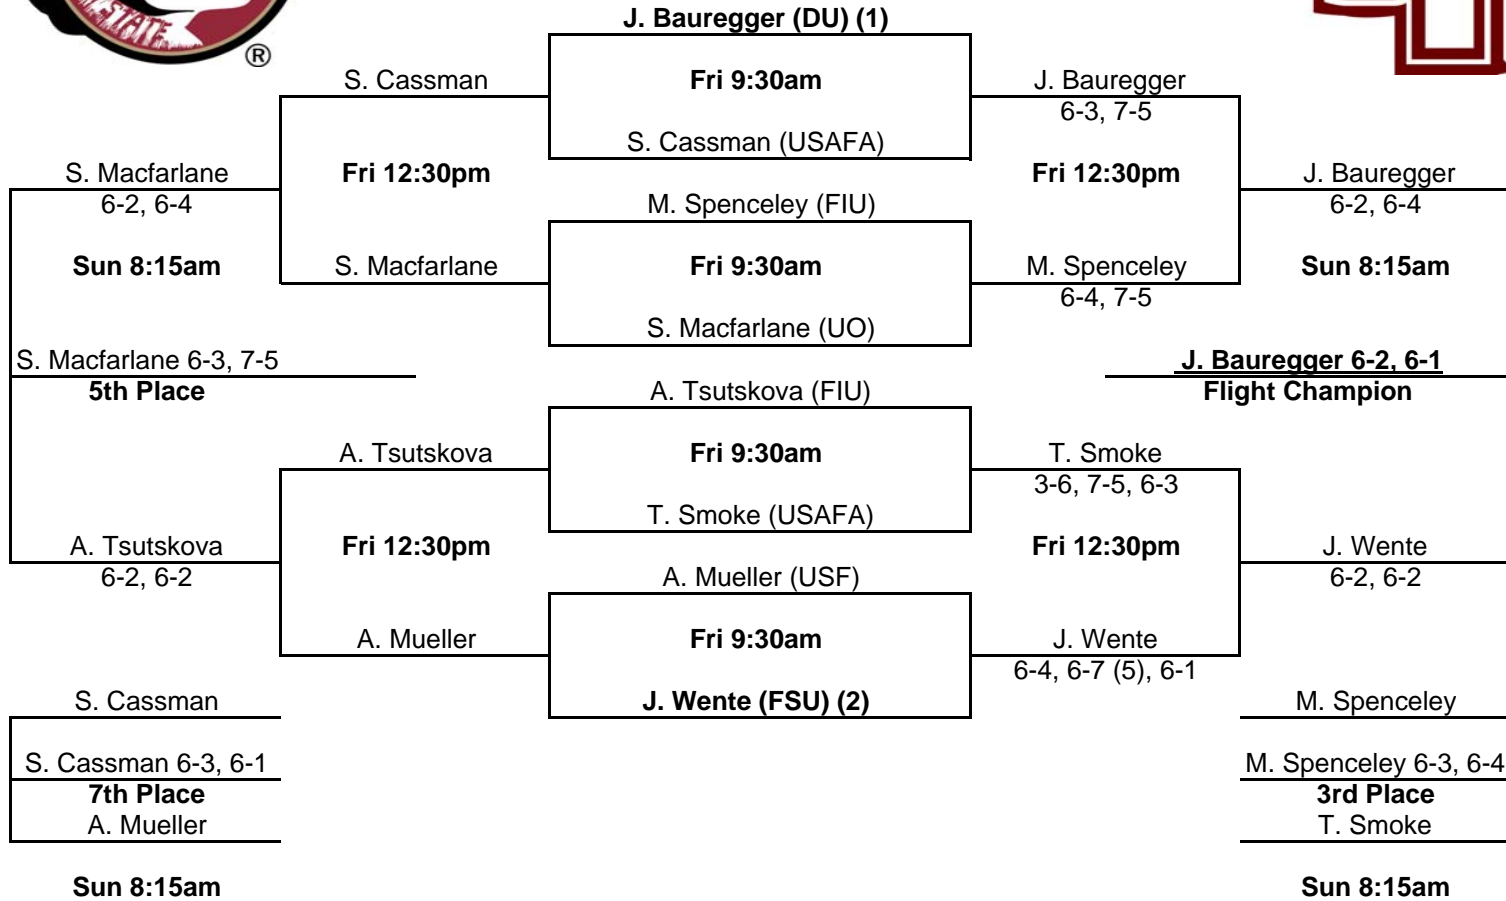

2008 FSU Invitational

Hosted by Florida State University, Oct 31st-Nov 2nd

GARNET BRACKET

2008 FSU Invitational

Hosted by Florida State University, Oct 31st-Nov 2nd

BLACK BRACKET

2008 FSU Invitational

Hosted by Florida State University, Oct 31st-Nov 2nd

GOLD BRACKET

J. Sweeting pulled out due to a back injury. L. Scumate replaces her in the final.

2008 FSU Invitational

Hosted by Florida State University, Oct 31st-Nov 2nd

WHITE BRACKET

2008 FSU Invitational

Hosted by Florida State University, Oct 31st-Nov 2nd

PINK BRACKET

2008 FSU Invitational

Hosted by Florida State University, Oct 31st-Nov 2nd

SINGLES ROUND ROBIN

Round 1

L. Shumate (USF)

Fri 10:15am