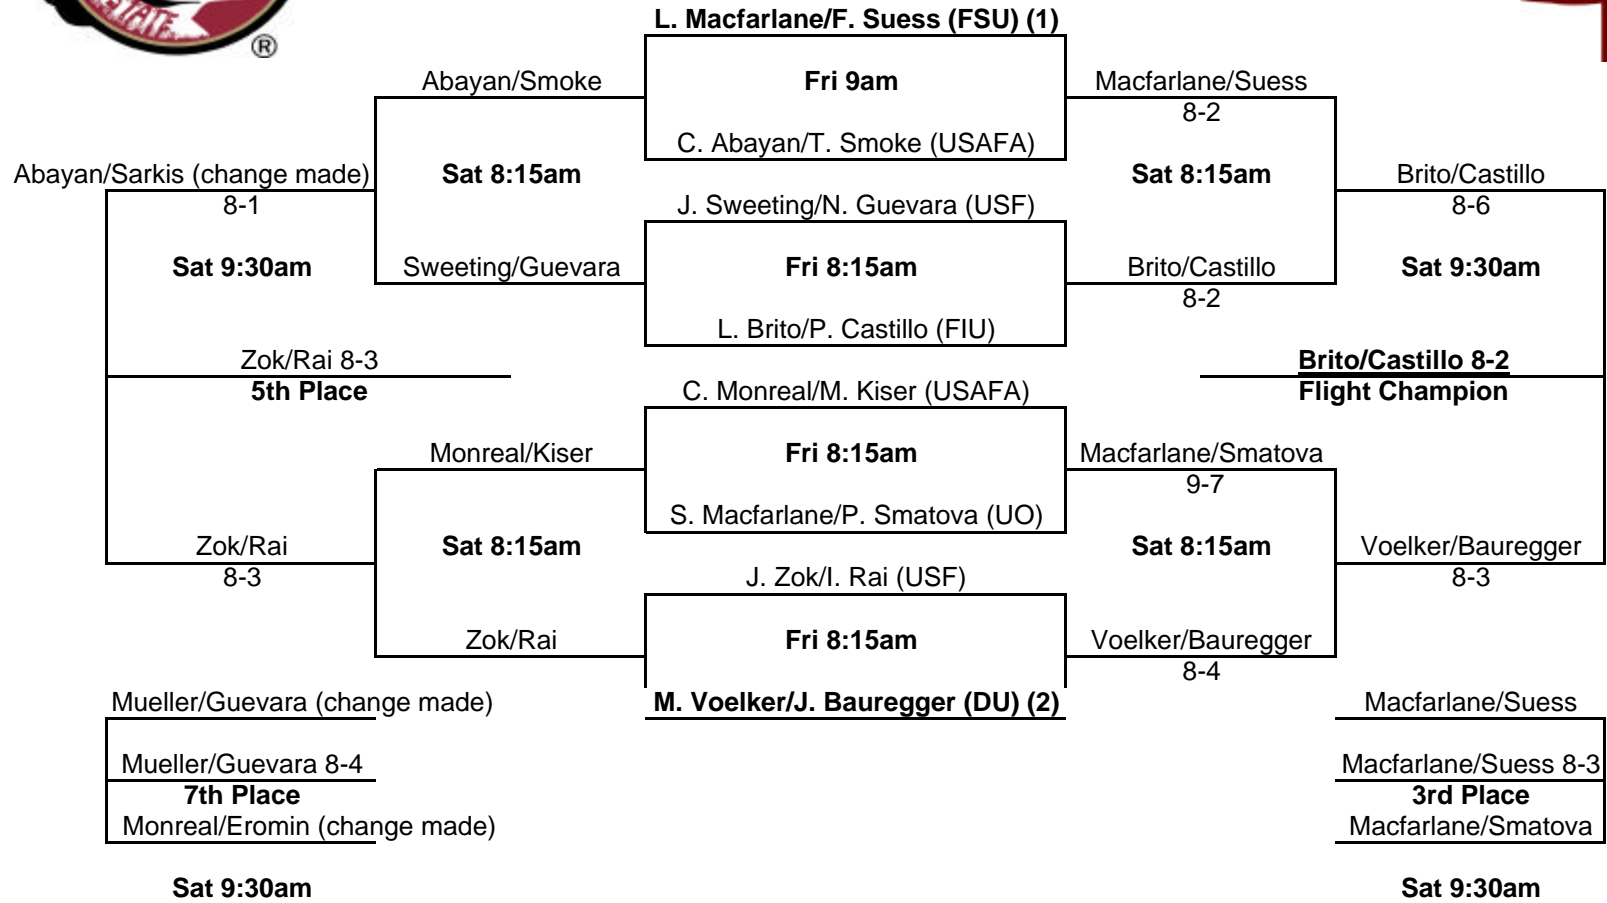

2008 FSU Invitational

Hosted by Florida State University, Oct 31st-Nov 2nd

GARNET BRACKET

2008 FSU Invitational

Hosted by Florida State University, Oct 31st-Nov 2nd

BLACK BRACKET

2008 FSU Invitational

Hosted by Florida State University, Oct 31st-Nov 2nd

Hosted by Florida State University, Oct 31st-Nov 2nd

PINK BRACKET

2008 FSU Invitational

Hosted by Florida State University, Oct 31st-Nov 2nd

SINGLES ROUND ROBIN

Round 1

L. Shumate (USF)

Fri 10:15am

Sun 9:30am

K. Iwinski (DU) 6-4

E. Rudico (USAFA)

Sun 9:30am

B. Tirumurti (DU) 6-0, 6-3

M. Songsermsawas (UO)

Sun 9:30am

M. Pazo (FIU) 6-4, 6-3

2008 FSU Invitational

Hosted by Florida State University, Oct 31st-Nov 2nd

GARNET BRACKET

2008 FSU Invitational

Hosted by Florida State University, Oct 31st-Nov 2nd

GOLD BRACKET

Round 1

2008 FSU Invitational
Hosted by Florida State University, Oct 31st-Nov 2nd
ROUND ROBIN