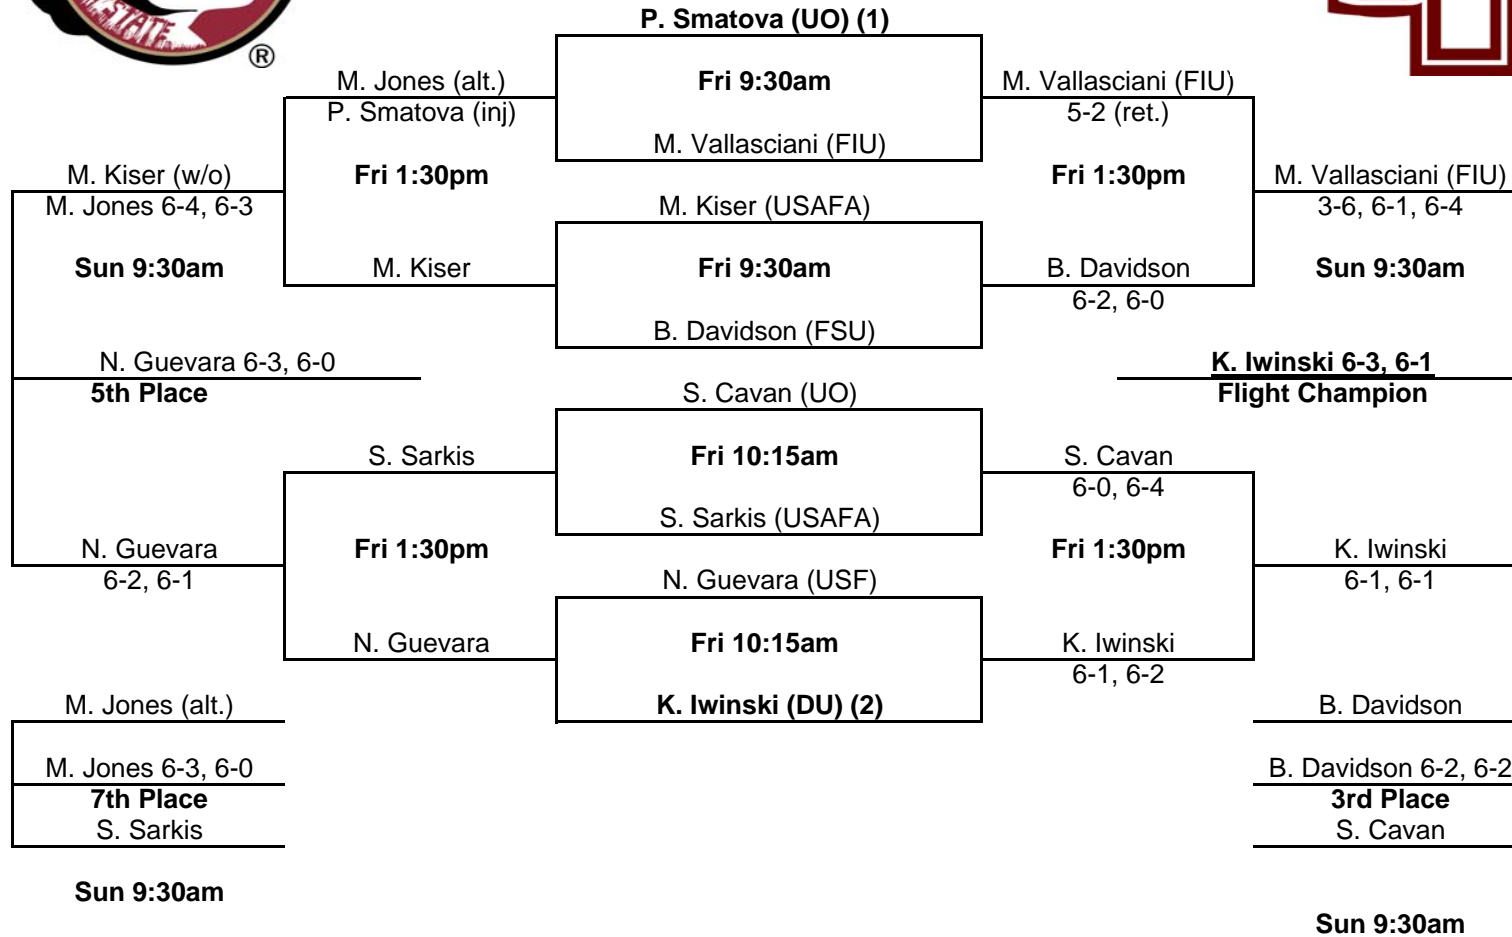

2008 FSU Invitational

Hosted by Florida State University, Oct 31st-Nov 2nd

GARNET BRACKET

2008 FSU Invitational

Hosted by Florida State University, Oct 31st-Nov 2nd

BLACK BRACKET

2008 FSU Invitational

Hosted by Florida State University, Oct 31st-Nov 2nd

GOLD BRACKET

J. Sweeting pulled out due to a back injury. L. Scumate replaces her in the final.

2008 FSU Invitational

Hosted by Florida State University, Oct 31st-Nov 2nd

WHITE BRACKET

2008 FSU Invitational

Hosted by Florida State University, Oct 31st-Nov 2nd

PINK BRACKET

2008 FSU Invitational

Hosted by Florida State University, Oct 31st-Nov 2nd

SINGLES ROUND ROBIN

Round 1

L. Shumate (USF)

Fri 10:15am