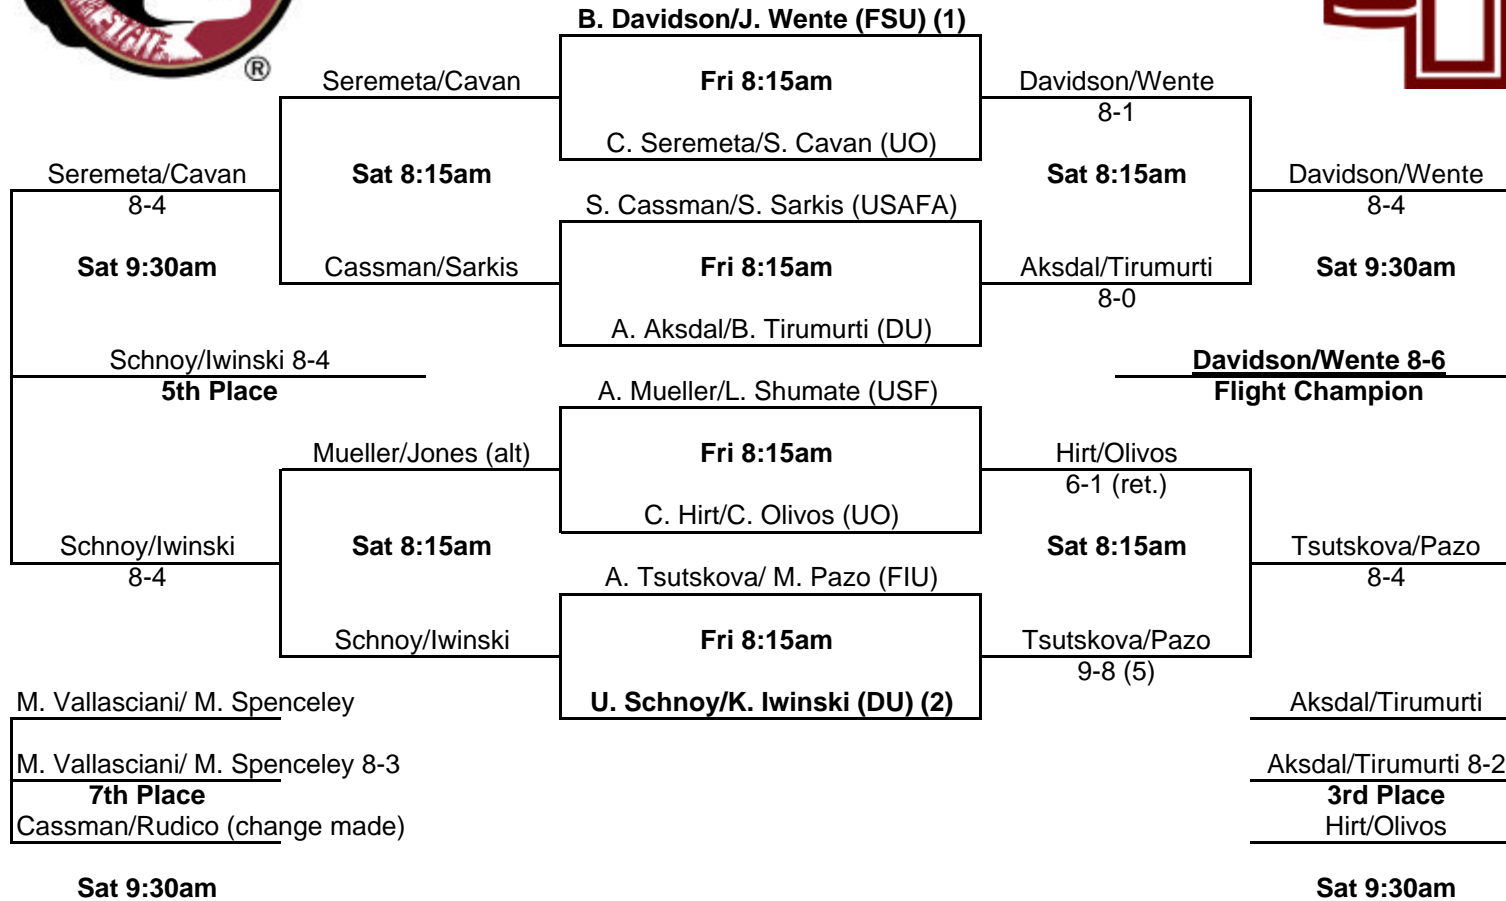

2008 FSU Invitational

Hosted by Florida State University, Oct 31st-Nov 2nd

GARNET BRACKET

2008 FSU Invitational

Hosted by Florida State University, Oct 31st-Nov 2nd

GOLD BRACKET

Round 1

2008 FSU Invitational
Hosted by Florida State University, Oct 31st-Nov 2nd
ROUND ROBIN