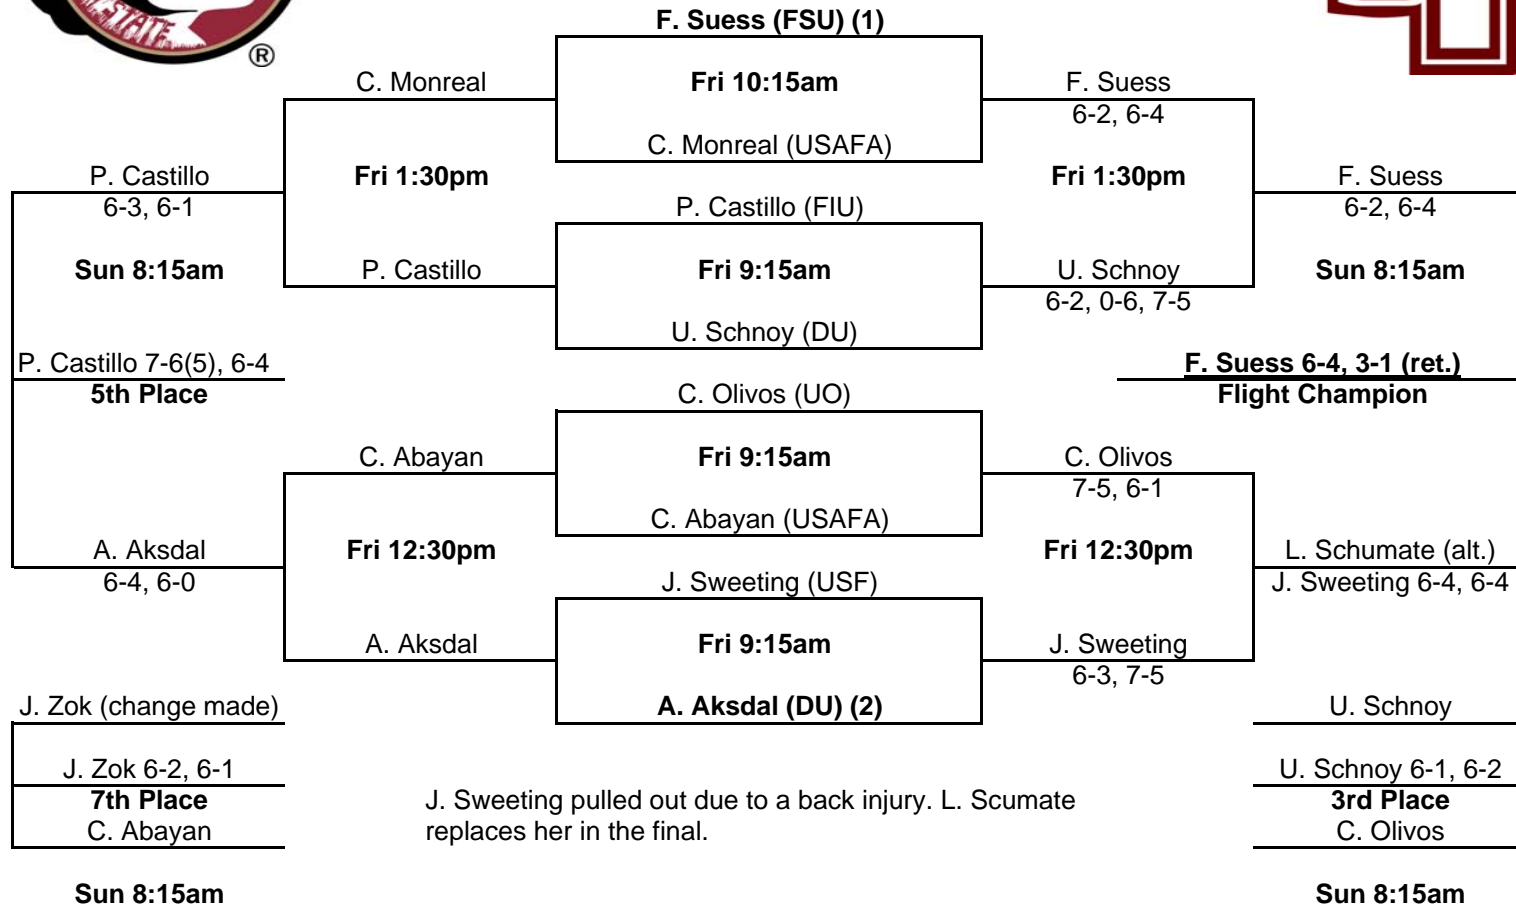

2008 FSU Invitational

Hosted by Florida State University, Oct 31st-Nov 2nd

GARNET BRACKET

2008 FSU Invitational

Hosted by Florida State University, Oct 31st-Nov 2nd

BLACK BRACKET

2008 FSU Invitational

Hosted by Florida State University, Oct 31st-Nov 2nd

GOLD BRACKET

J. Sweeting pulled out due to a back injury. L. Scumate replaces her in the final.

2008 FSU Invitational

Hosted by Florida State University, Oct 31st-Nov 2nd

WHITE BRACKET

2008 FSU Invitational

Hosted by Florida State University, Oct 31st-Nov 2nd

PINK BRACKET

2008 FSU Invitational

Hosted by Florida State University, Oct 31st-Nov 2nd

SINGLES ROUND ROBIN

Round 1

L. Shumate (USF)

Fri 10:15am