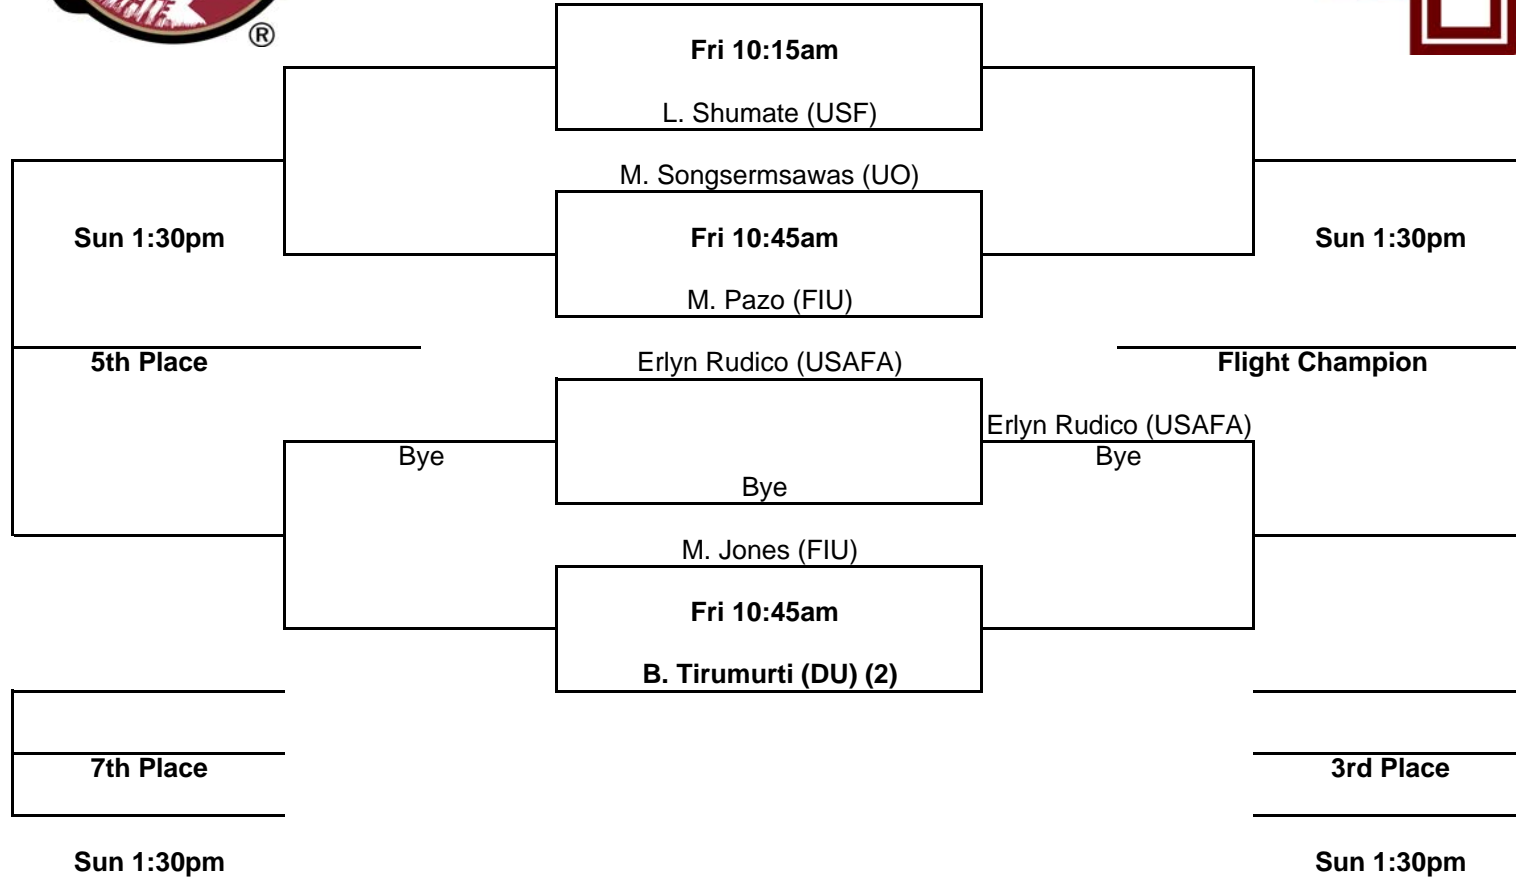

2008 FSU Invitational

Hosted by Florida State University, Oct 31st-Nov 2nd

GARNET BRACKET

2008 FSU Invitational

Hosted by Florida State University, Oct 31st-Nov 2nd

BLACK BRACKET

2008 FSU Invitational

Hosted by Florida State University, Oct 31st-Nov 2nd

GOLD BRACKET

J. Sweeting pulled out due to a back injury. L. Scumate replaces her in the final.

2008 FSU Invitational

Hosted by Florida State University, Oct 31st-Nov 2nd

WHITE BRACKET

2008 FSU Invitational

Hosted by Florida State University, Oct 31st-Nov 2nd

PINK BRACKET

2008 FSU Invitational

Hosted by Florida State University, Oct 31st-Nov 2nd

SINGLES ROUND ROBIN

Round 1

L. Shumate (USF)

Fri 10:15am