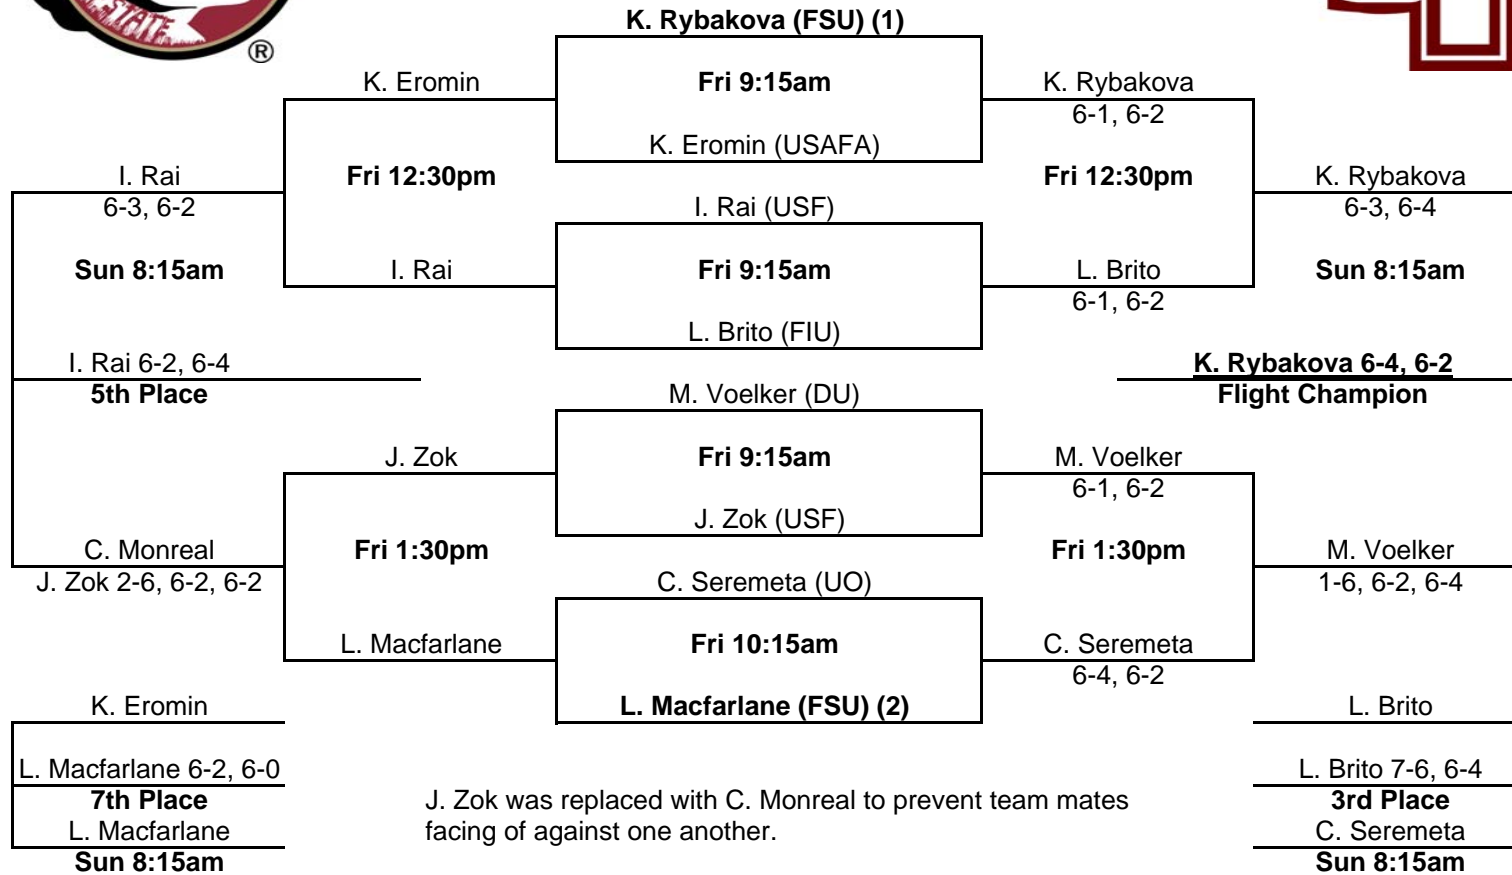

2008 FSU Invitational

Hosted by Florida State University, Oct 31st-Nov 2nd

GARNET BRACKET

2008 FSU Invitational

Hosted by Florida State University, Oct 31st-Nov 2nd

BLACK BRACKET

2008 FSU Invitational

Hosted by Florida State University, Oct 31st-Nov 2nd

GOLD BRACKET

J. Sweeting pulled out due to a back injury. L. Scumate replaces her in the final.

2008 FSU Invitational

Hosted by Florida State University, Oct 31st-Nov 2nd

WHITE BRACKET

2008 FSU Invitational

Hosted by Florida State University, Oct 31st-Nov 2nd

PINK BRACKET

2008 FSU Invitational

Hosted by Florida State University, Oct 31st-Nov 2nd

SINGLES ROUND ROBIN

Round 1

L. Shumate (USF)

Fri 10:15am