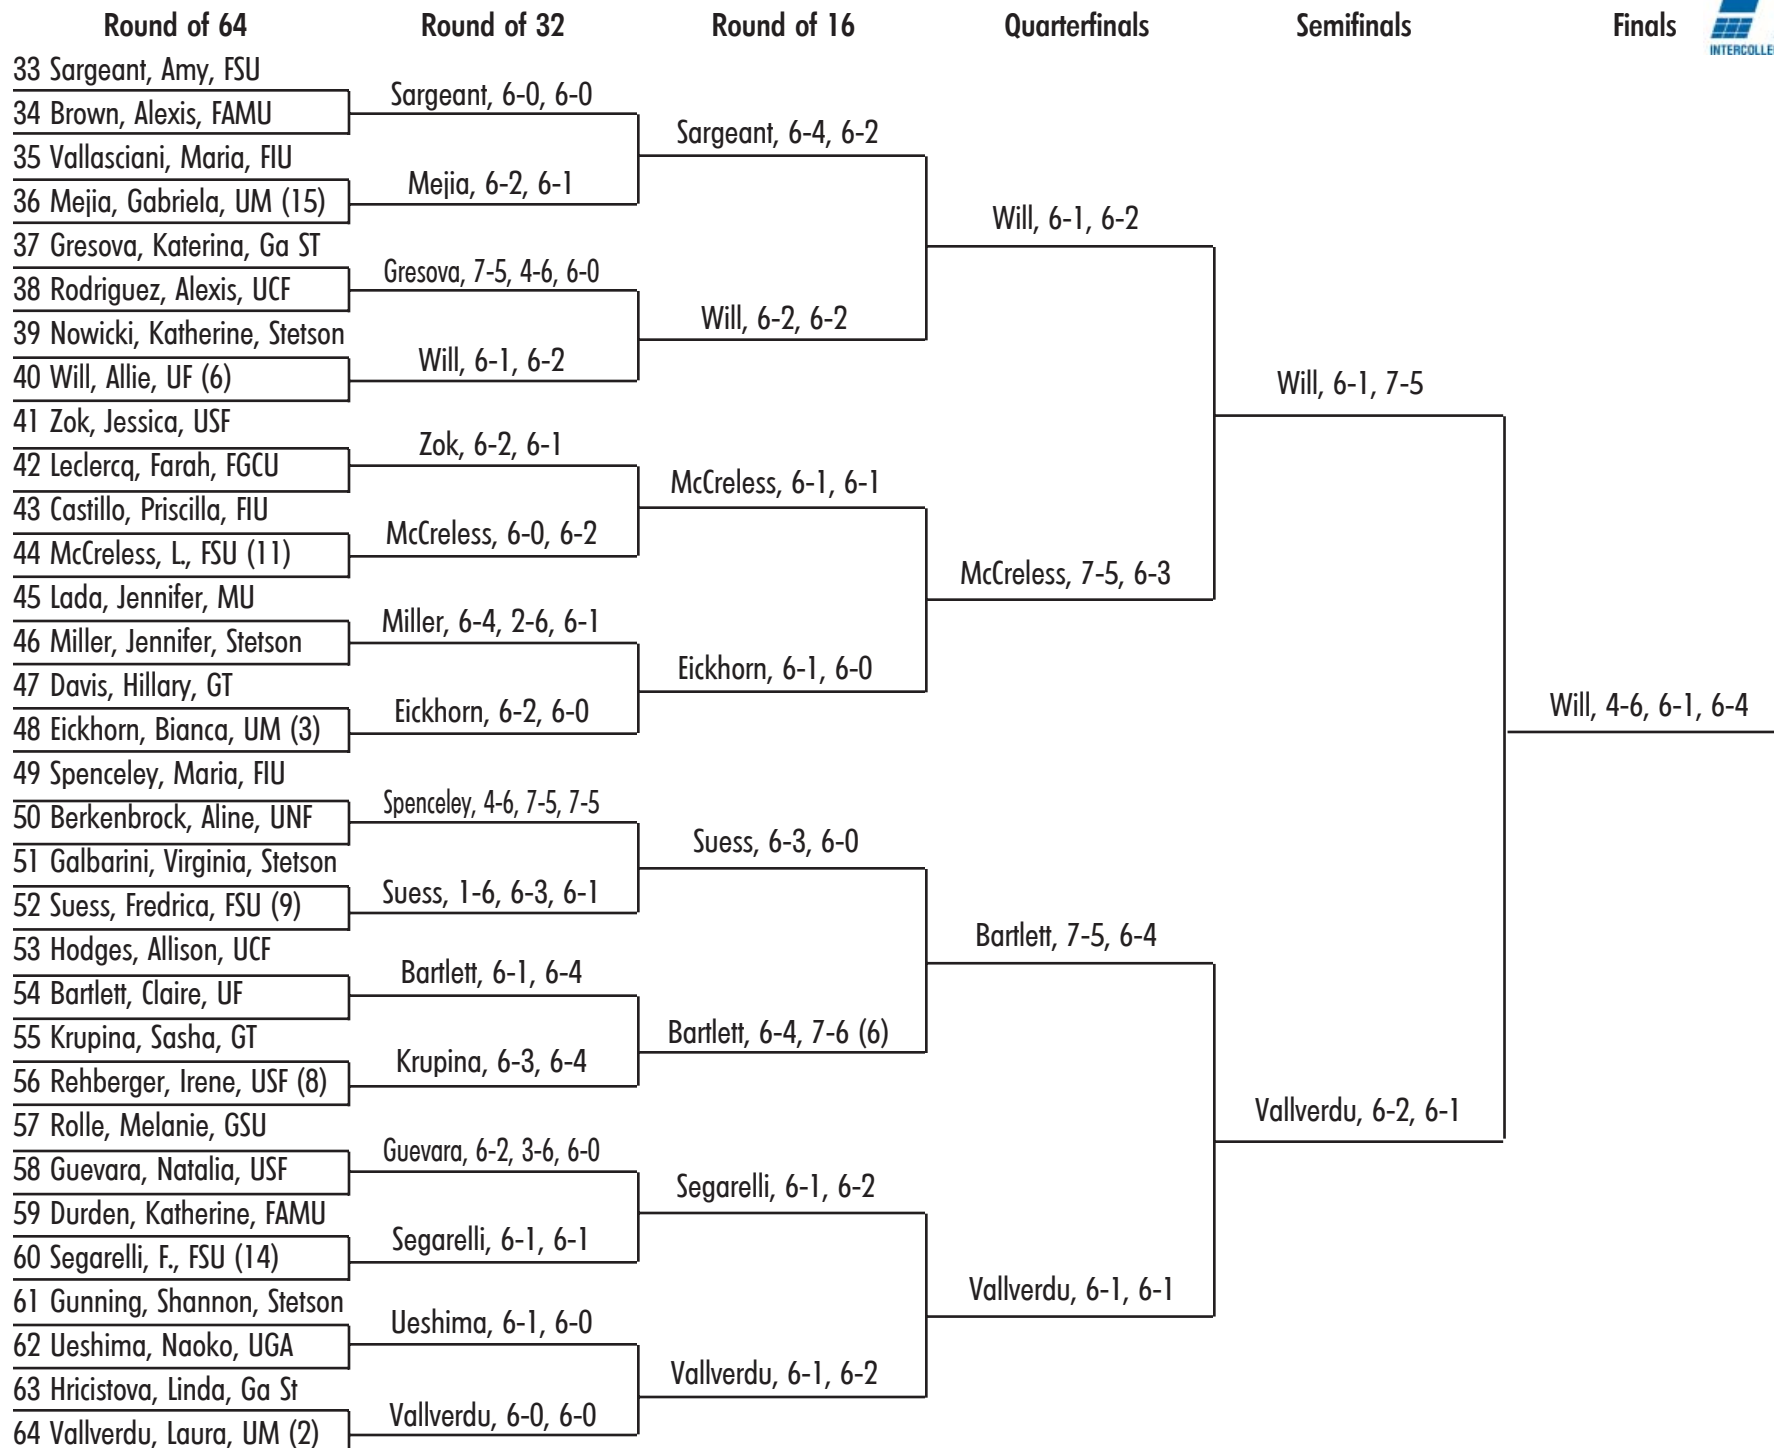

2009 Wilson/ITA Southeast Region Championships Main Singles Draw

2009 Wilson/ITA Southeast Region Championships Main Singles Draw

2009 Wilson/ITA Southeast Region Championships Main Doubles Draw

- Seeds 1-8**
1. Embree/Will, UF
 2. Gilchrist/Gullickson, UGA
 3. Mejia/Vallverdu, UM
 4. Koning/Rehberger, USF
 5. Berkenbrock/Castro, UNF
 6. Brito/Castillo, FIU
 7. Gresova/Nakic, Ga St
 8. McCreless/Segarelli, FSU