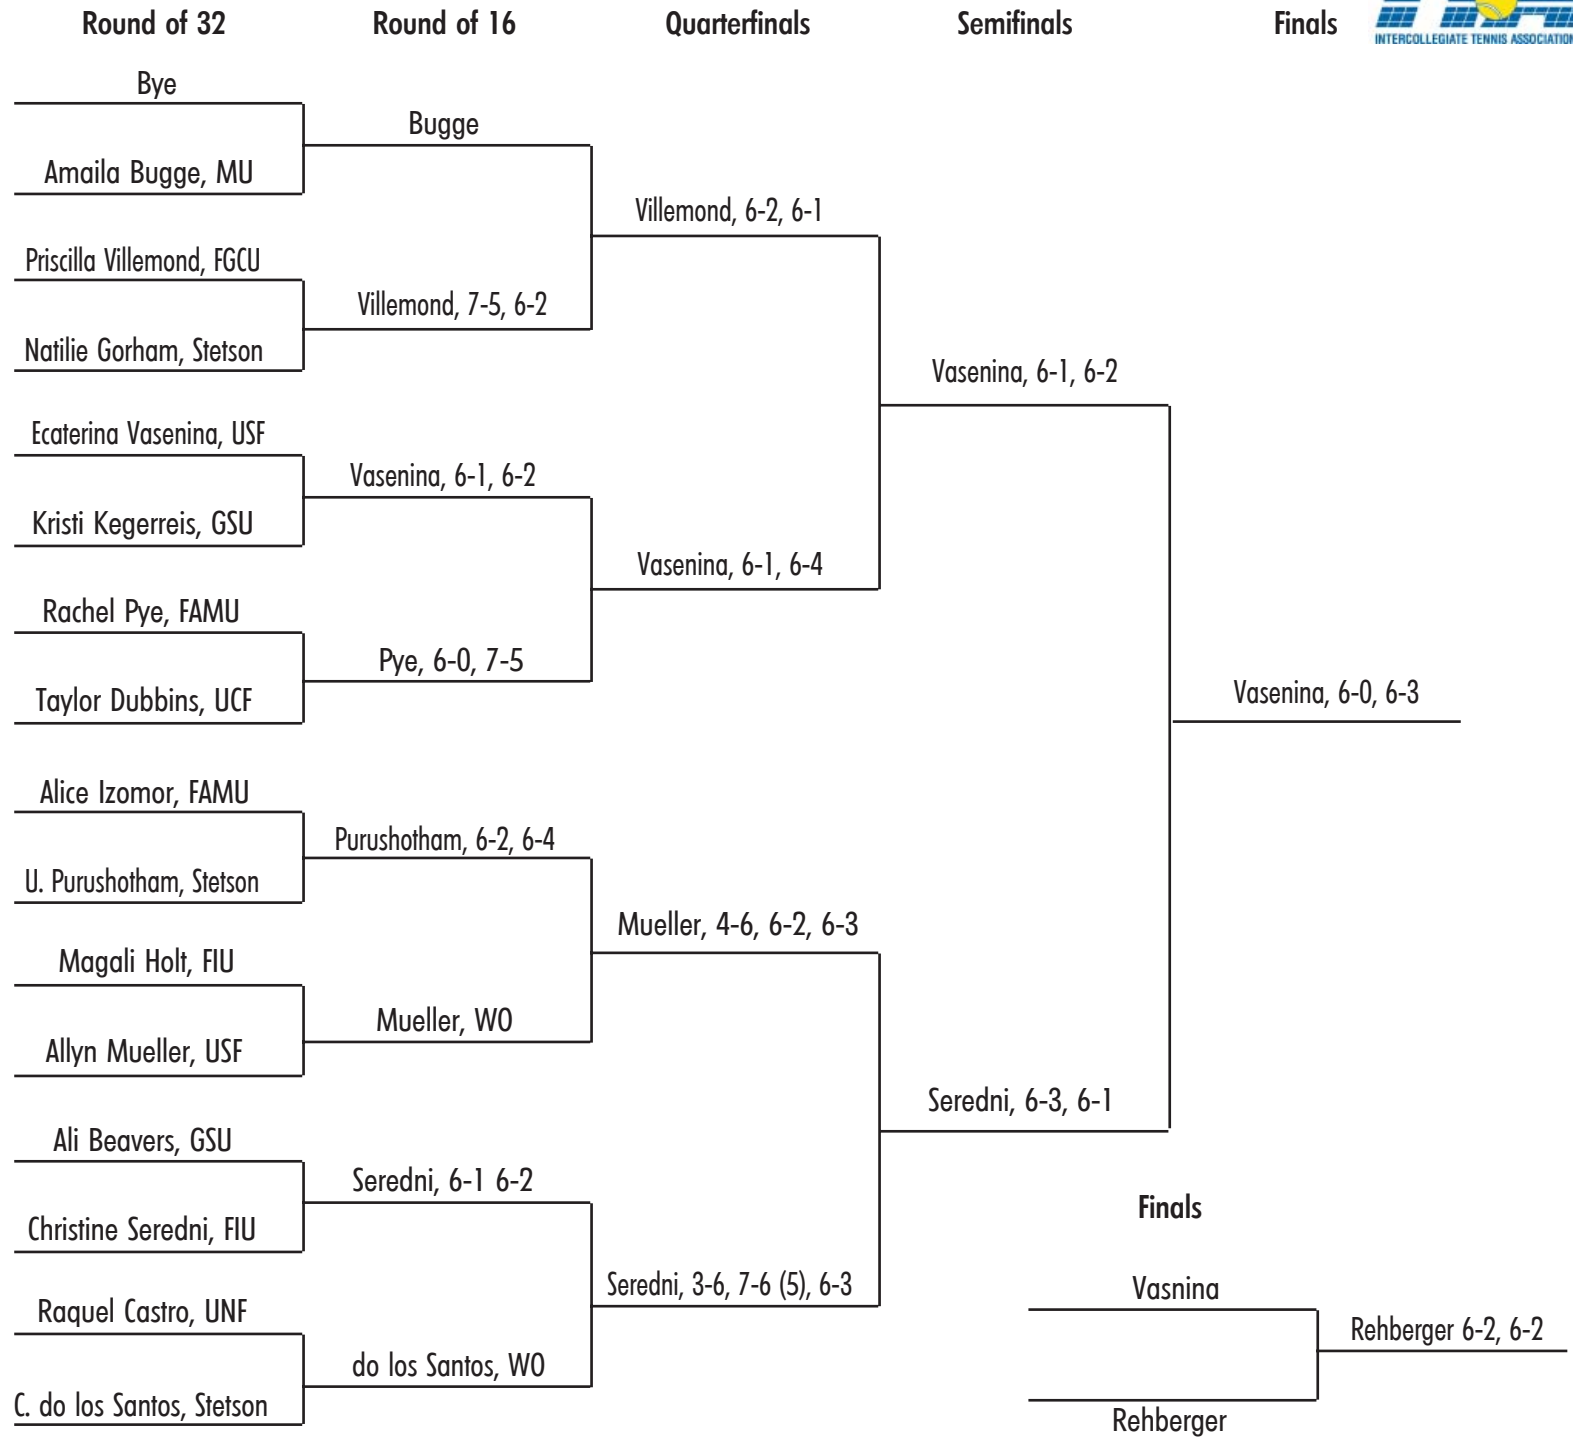

2009 Wilson/ITA Southeast Region Championships Consolation Singles Draw