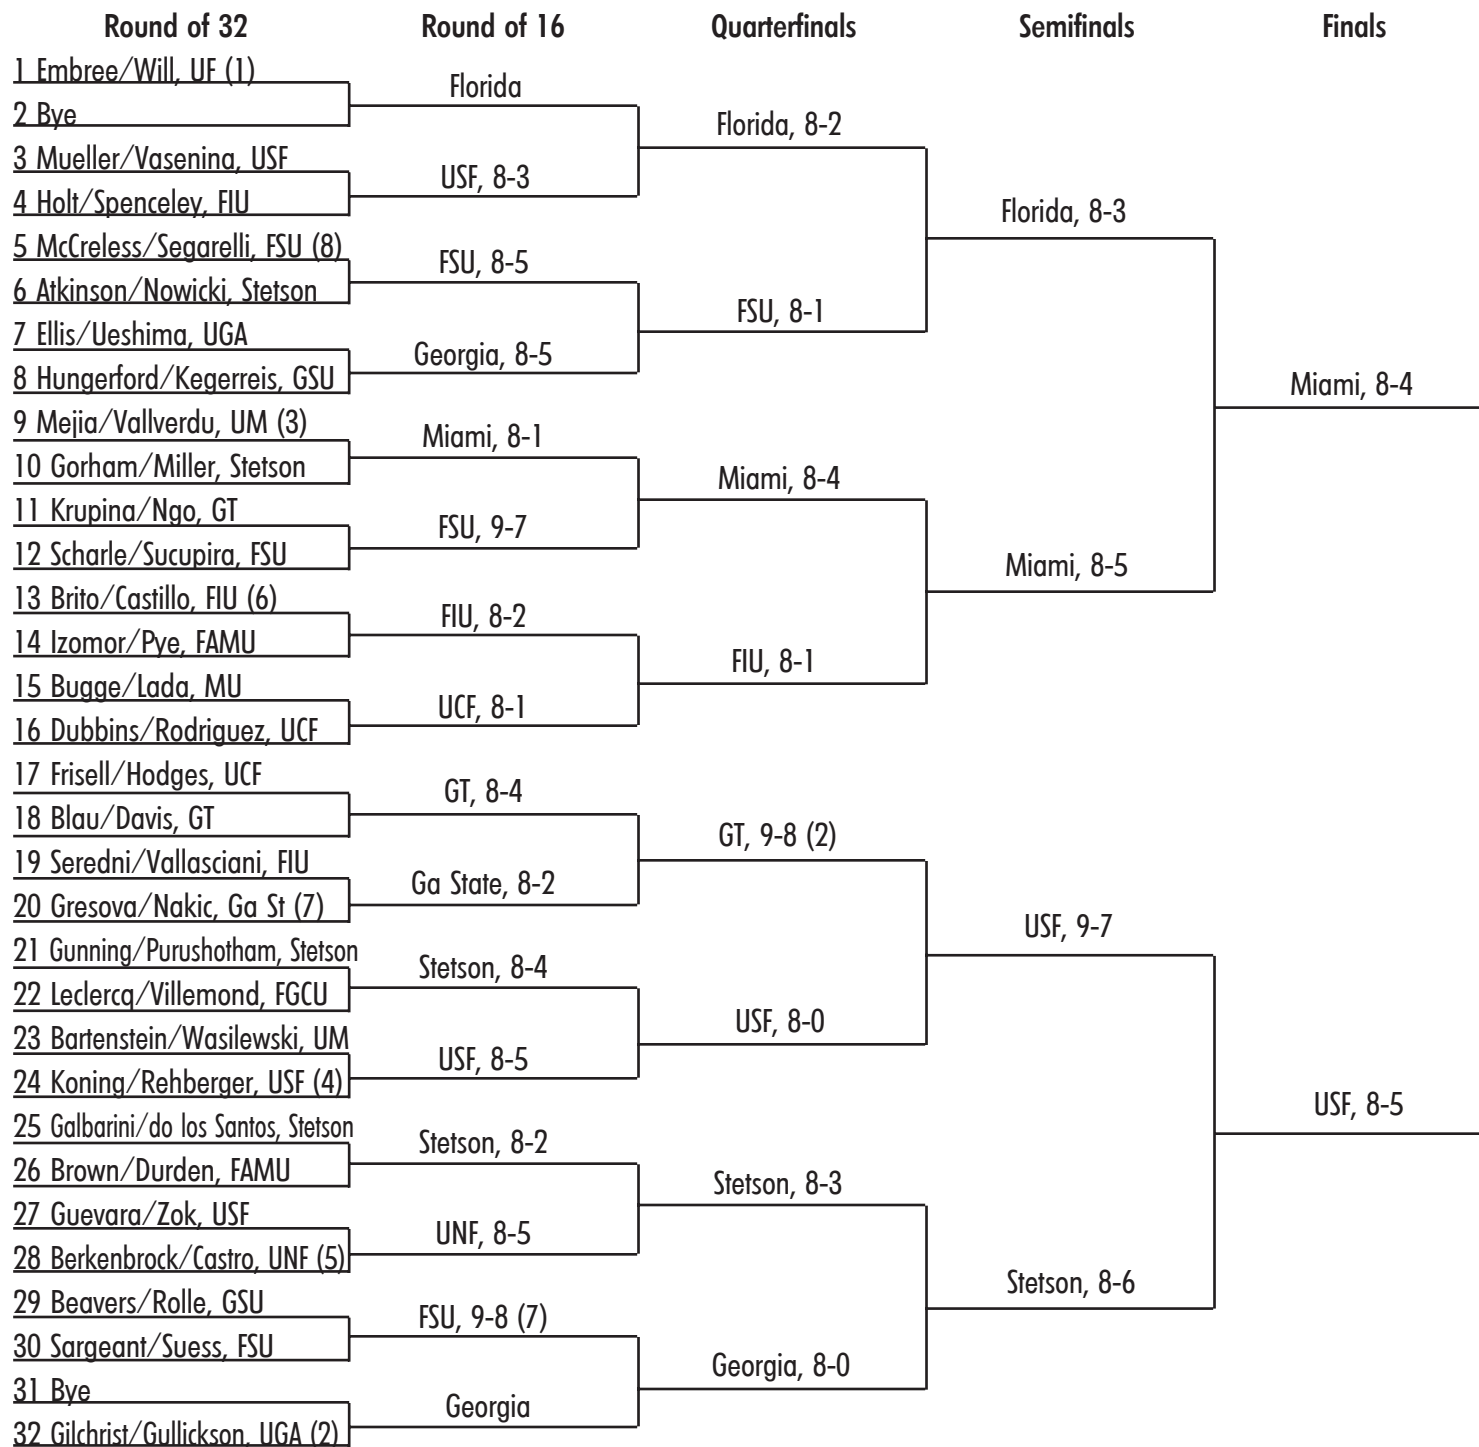

2009 Wilson/ITA Southeast Region Championships Main Singles Draw

2009 Wilson/ITA Southeast Region Championships Main Singles Draw

2009 Wilson/ITA Southeast Region Championships Main Doubles Draw

- Seeds 1-8**
1. Embree/Will, UF
 2. Gilchrist/Gullickson, UGA
 3. Mejia/Vallverdu, UM
 4. Koning/Rehberger, USF
 5. Berkenbrock/Castro, UNF
 6. Brito/Castillo, FIU
 7. Gresova/Nakic, Ga St
 8. McCreless/Segarelli, FSU