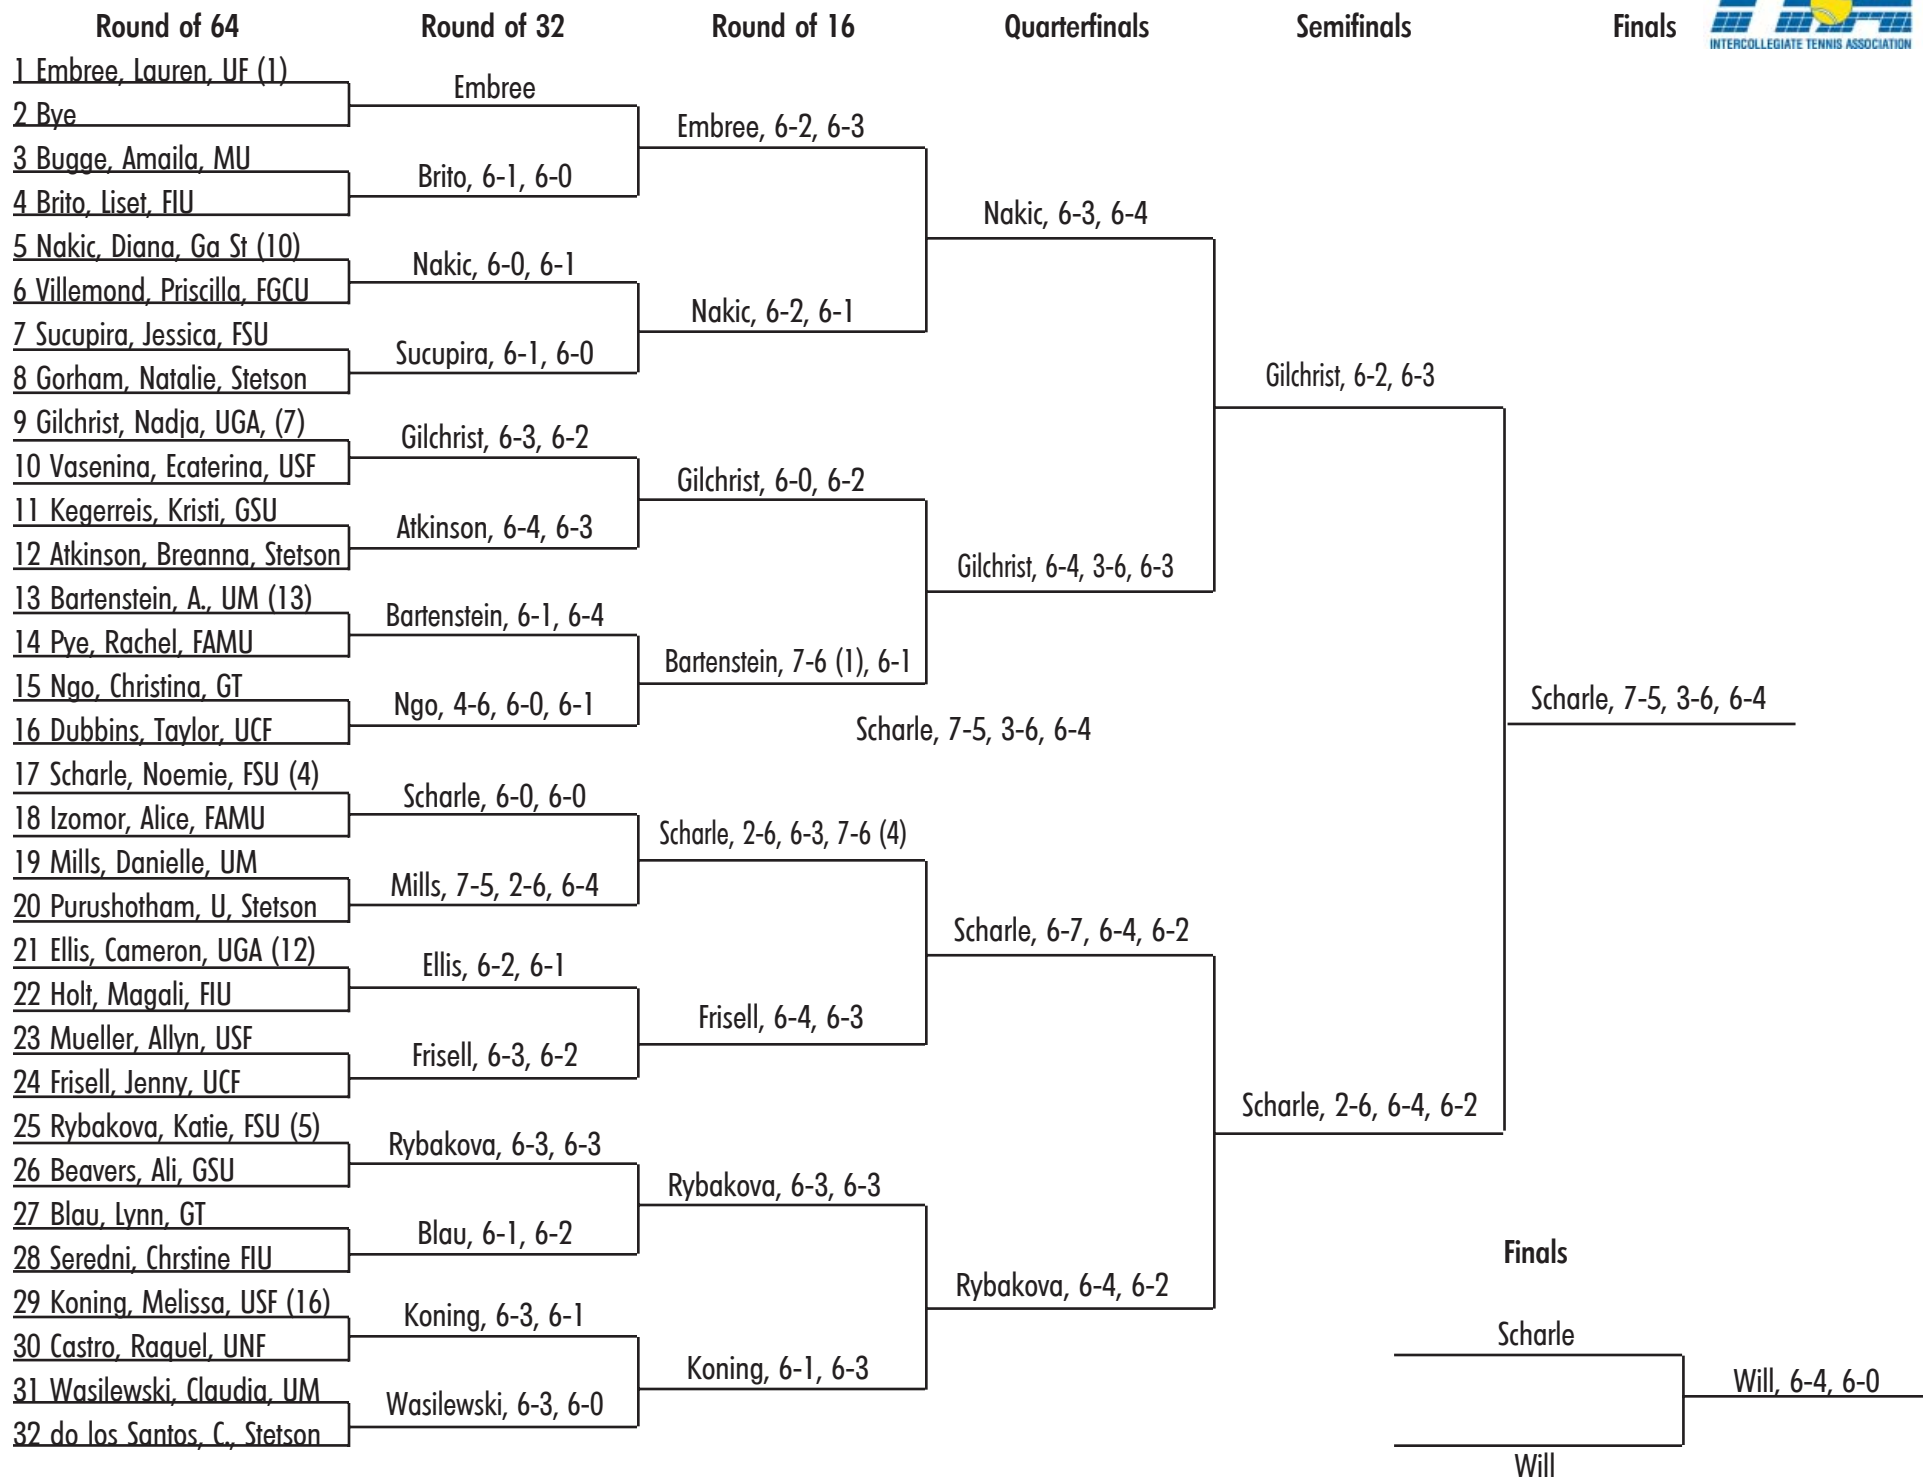

2009 Wilson/ITA Southeast Region Championships Main Singles Draw

2009 Wilson/ITA Southeast Region Championships Main Singles Draw

2009 Wilson/ITA Southeast Region Championships Main Doubles Draw

- Seeds 1-8**
1. Embree/Will, UF
 2. Gilchrist/Gullickson, UGA
 3. Mejia/Vallverdu, UM
 4. Koning/Rehberger, USF
 5. Berkenbrock/Castro, UNF
 6. Brito/Castillo, FIU
 7. Gresova/Nakic, Ga St
 8. McCreless/Segarelli, FSU