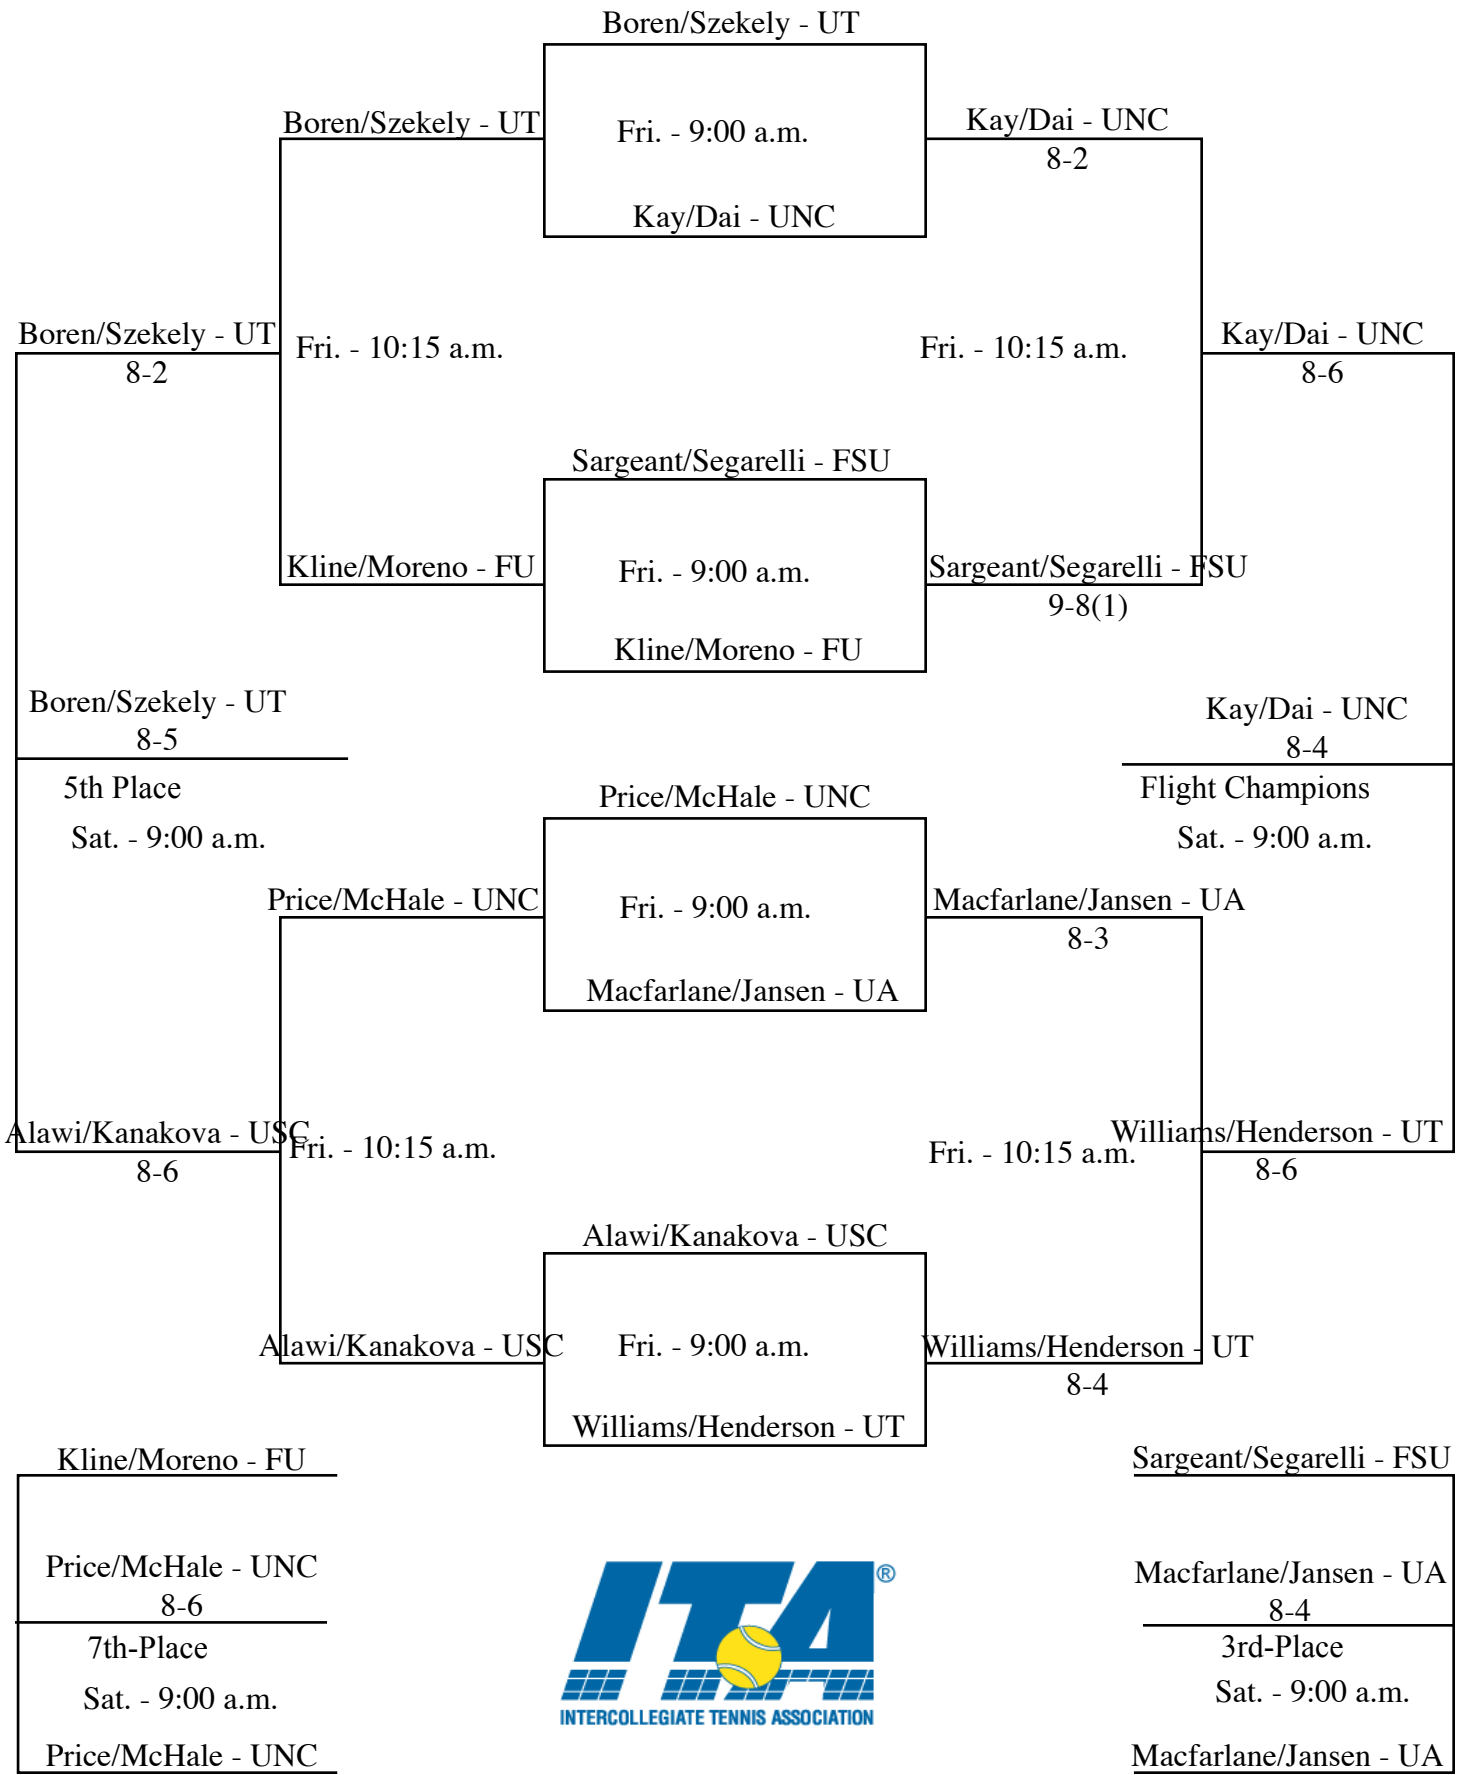

**FLIGHT ONE
DOUBLES**