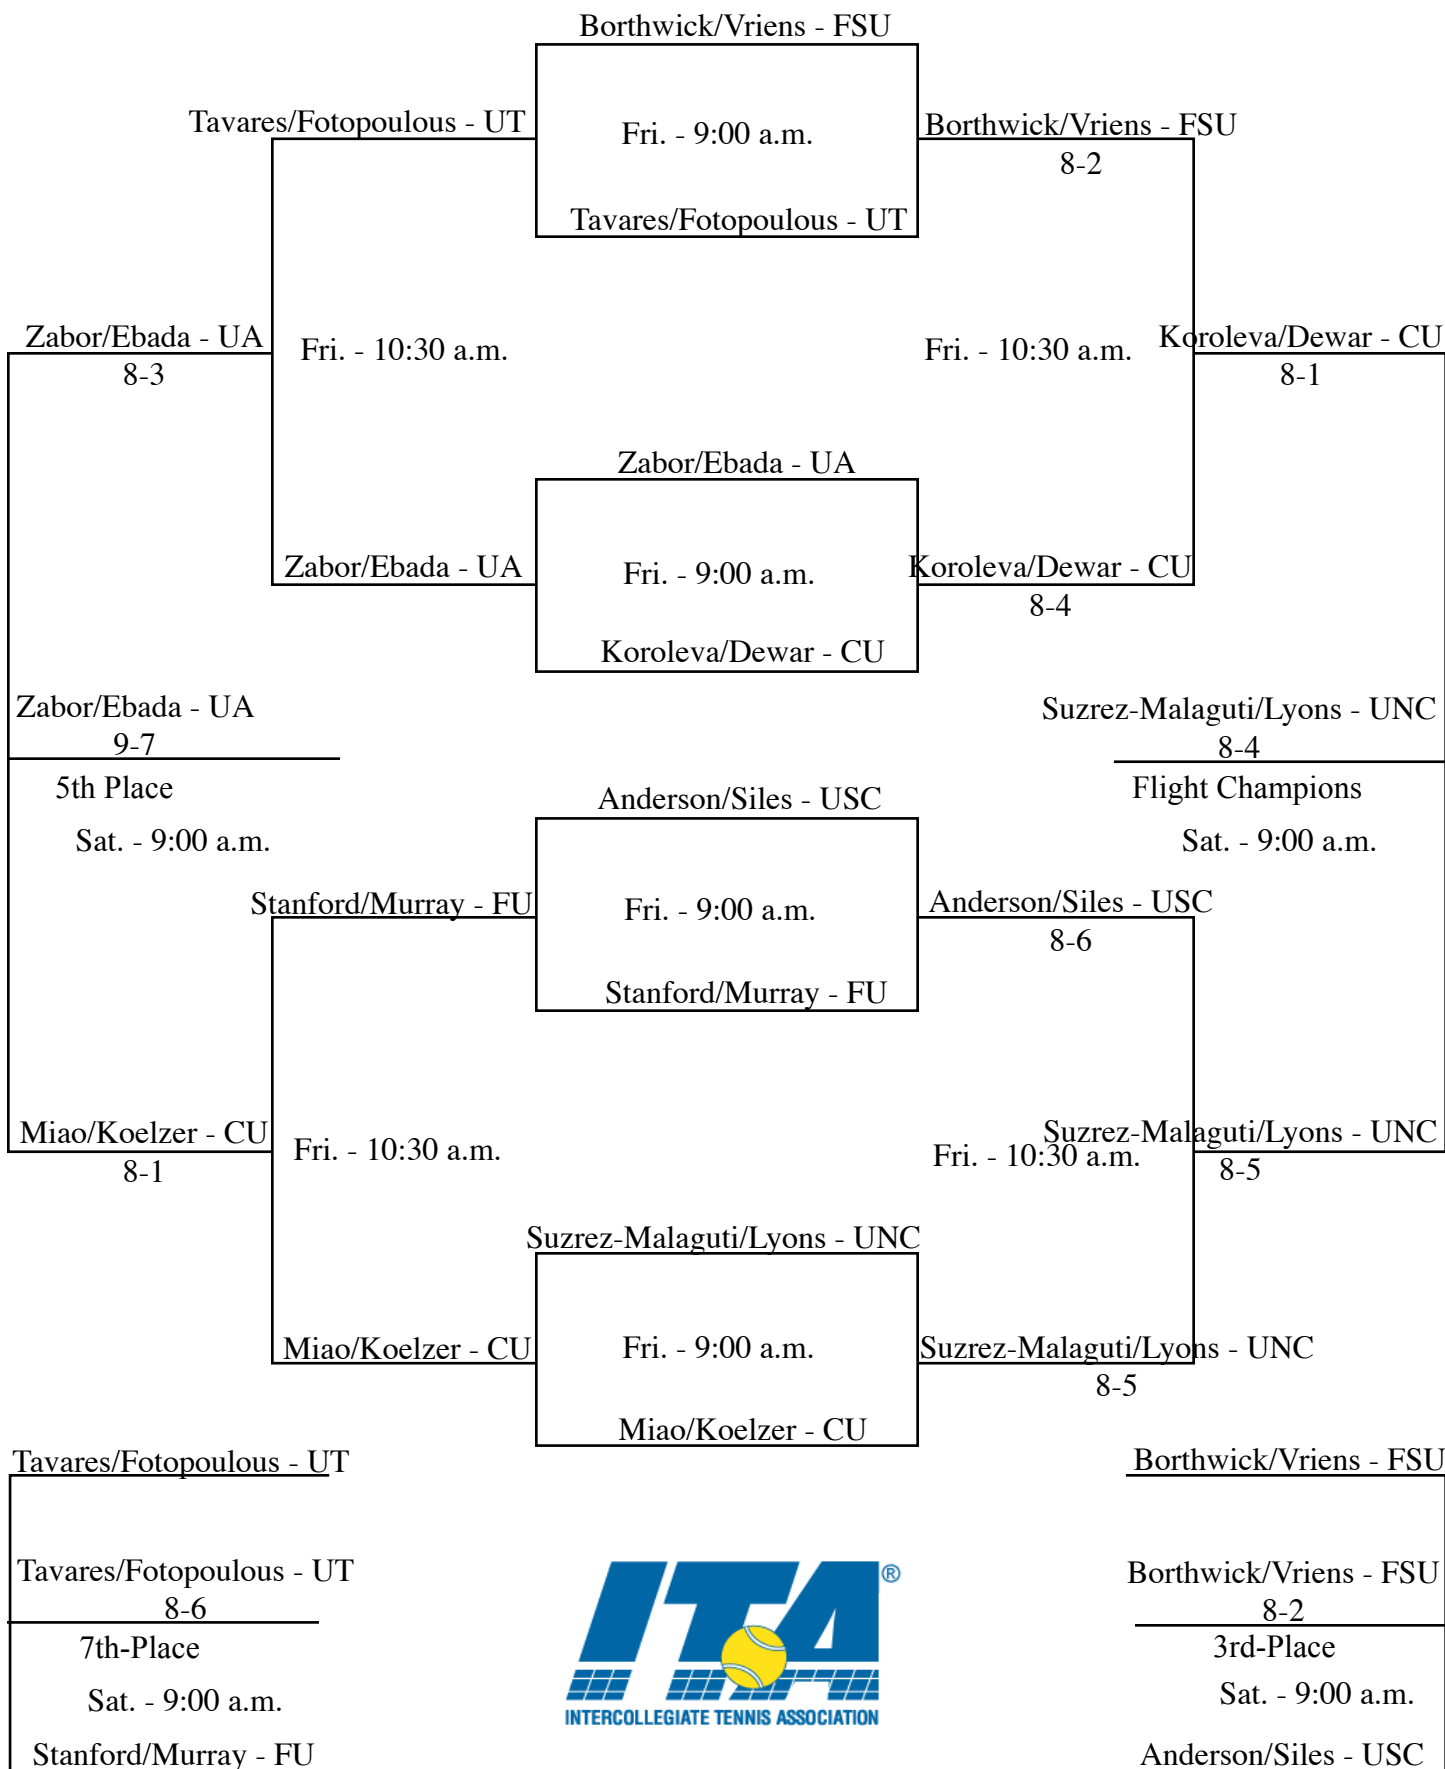

3rd-Place

Sun. - 10:30 a.m.

Alex Moreno - FU

**FLIGHT ONE
DOUBLES**

FLIGHT TWO DOUBLES

**FLIGHT THREE
DOUBLES**

Round 1

DeBruycker/Slater (UNC) def. Erkan/Porry (FSU), 8-4