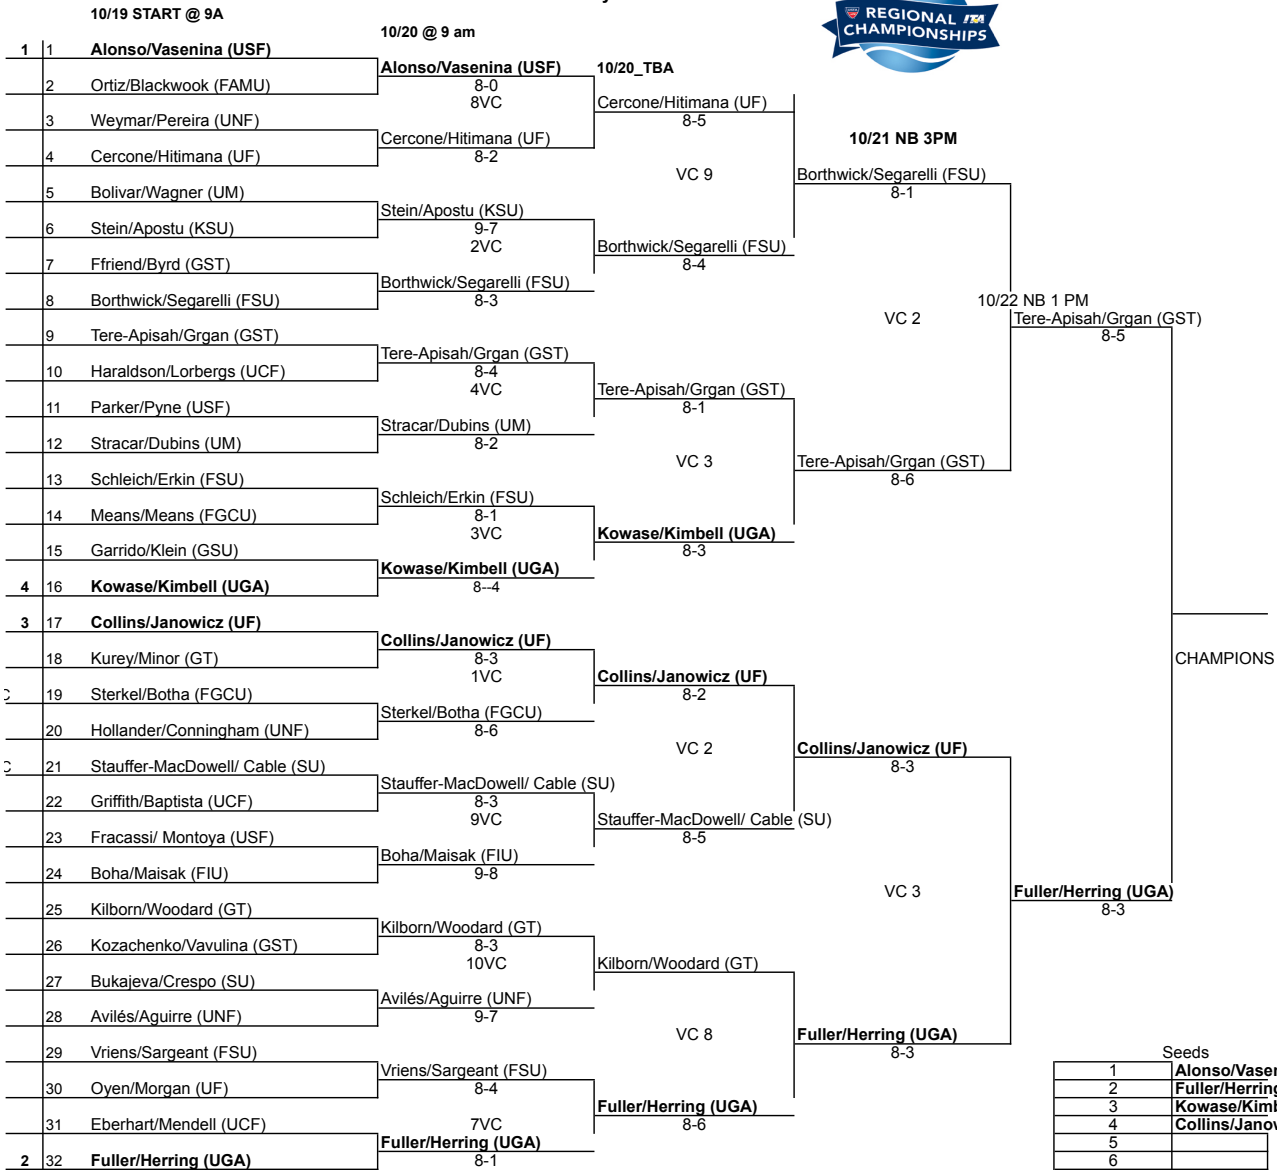

2012 USTA/ITA Regional Championships

Hosted by USF

Seeds	
1	Alonso/Vasenina (USF)
2	Fuller/Herring (UGA)
3	Kowase/Kimbell (UGA)
4	Collins/Janowicz (UF)
5	
6	
7	
8