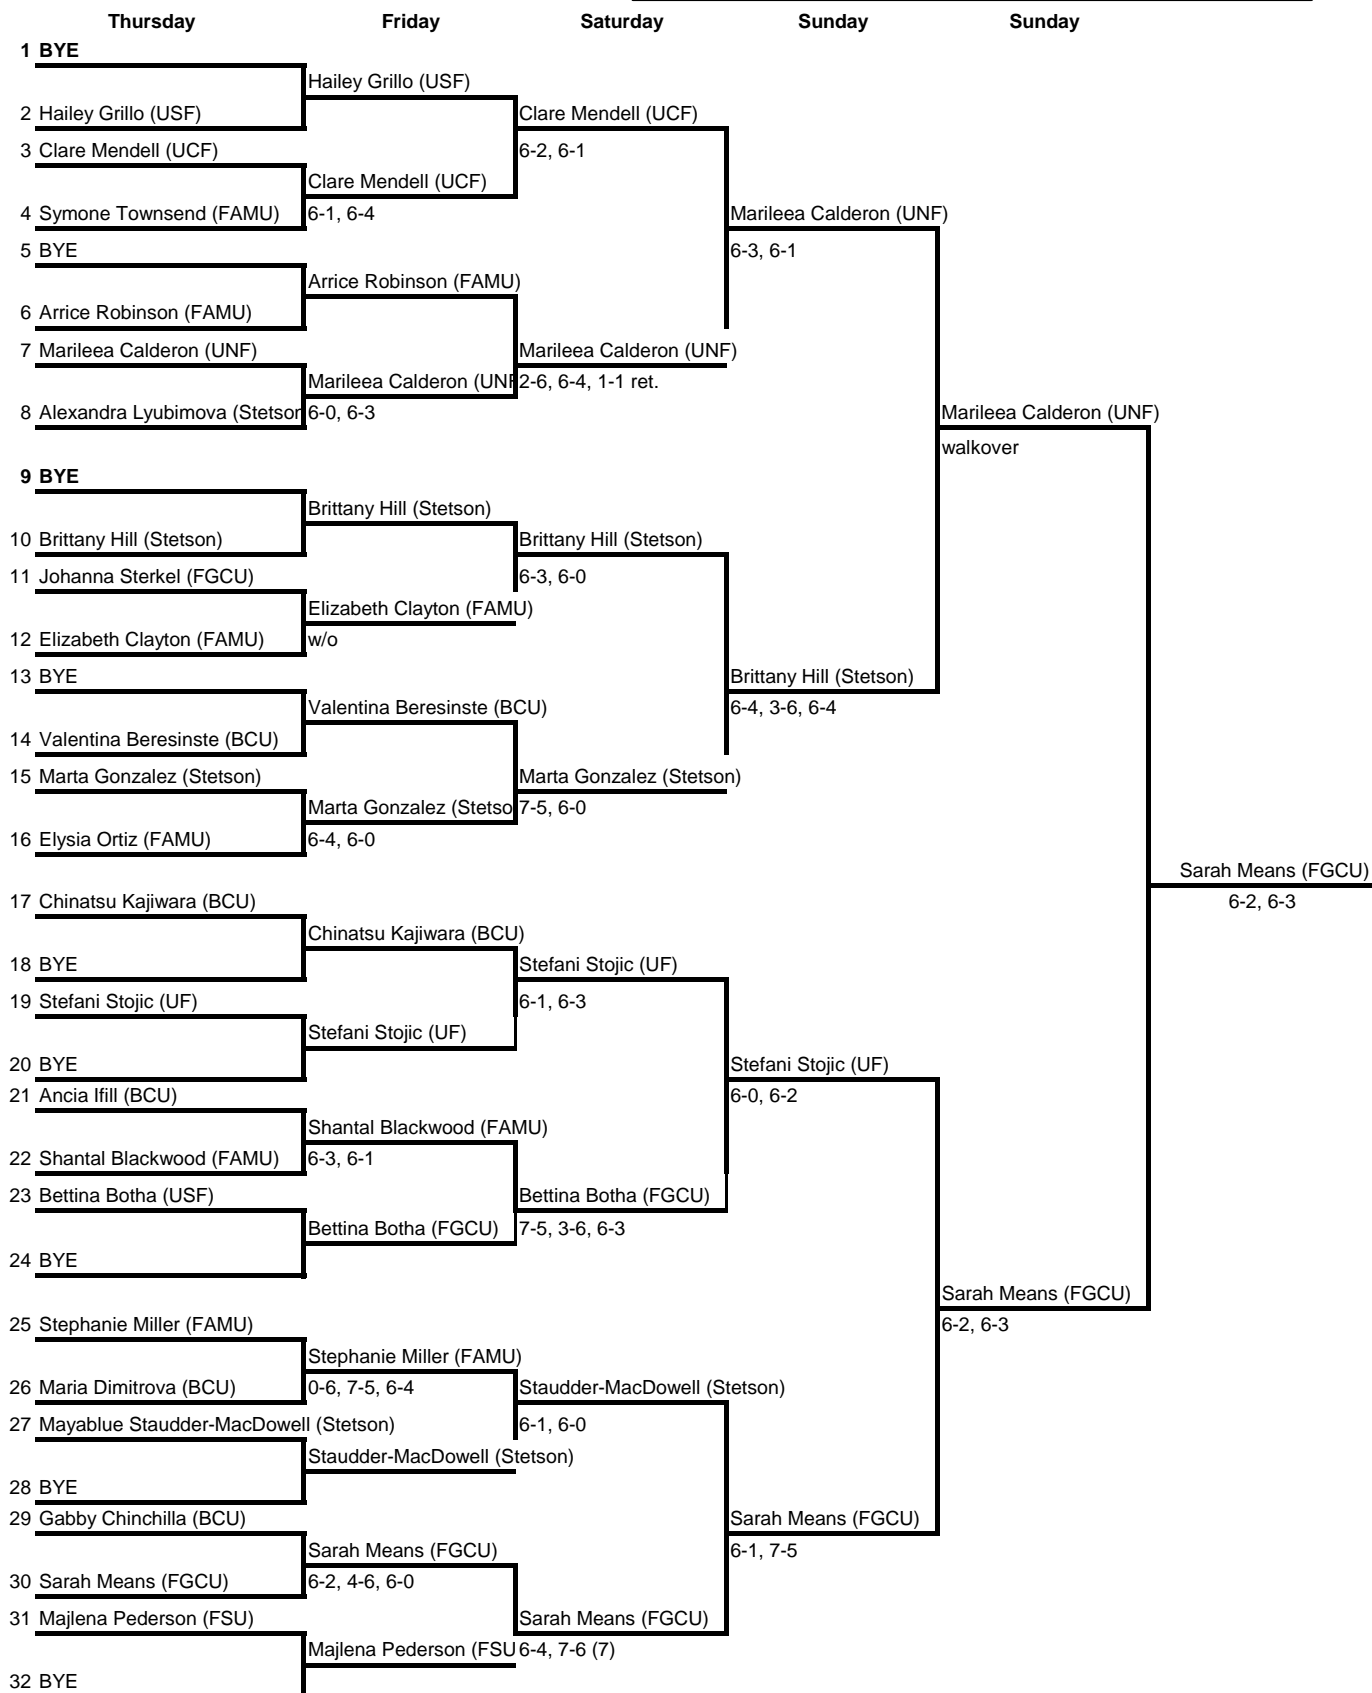

2013 Bedford Cup

Oct. 10-13, 2013

Ring Tennis Complex

Gainesville, Fla.

Host: University of Florida

CONSOLATION SINGLES

2013 Bedford Cup

Oct. 10-13, 2013