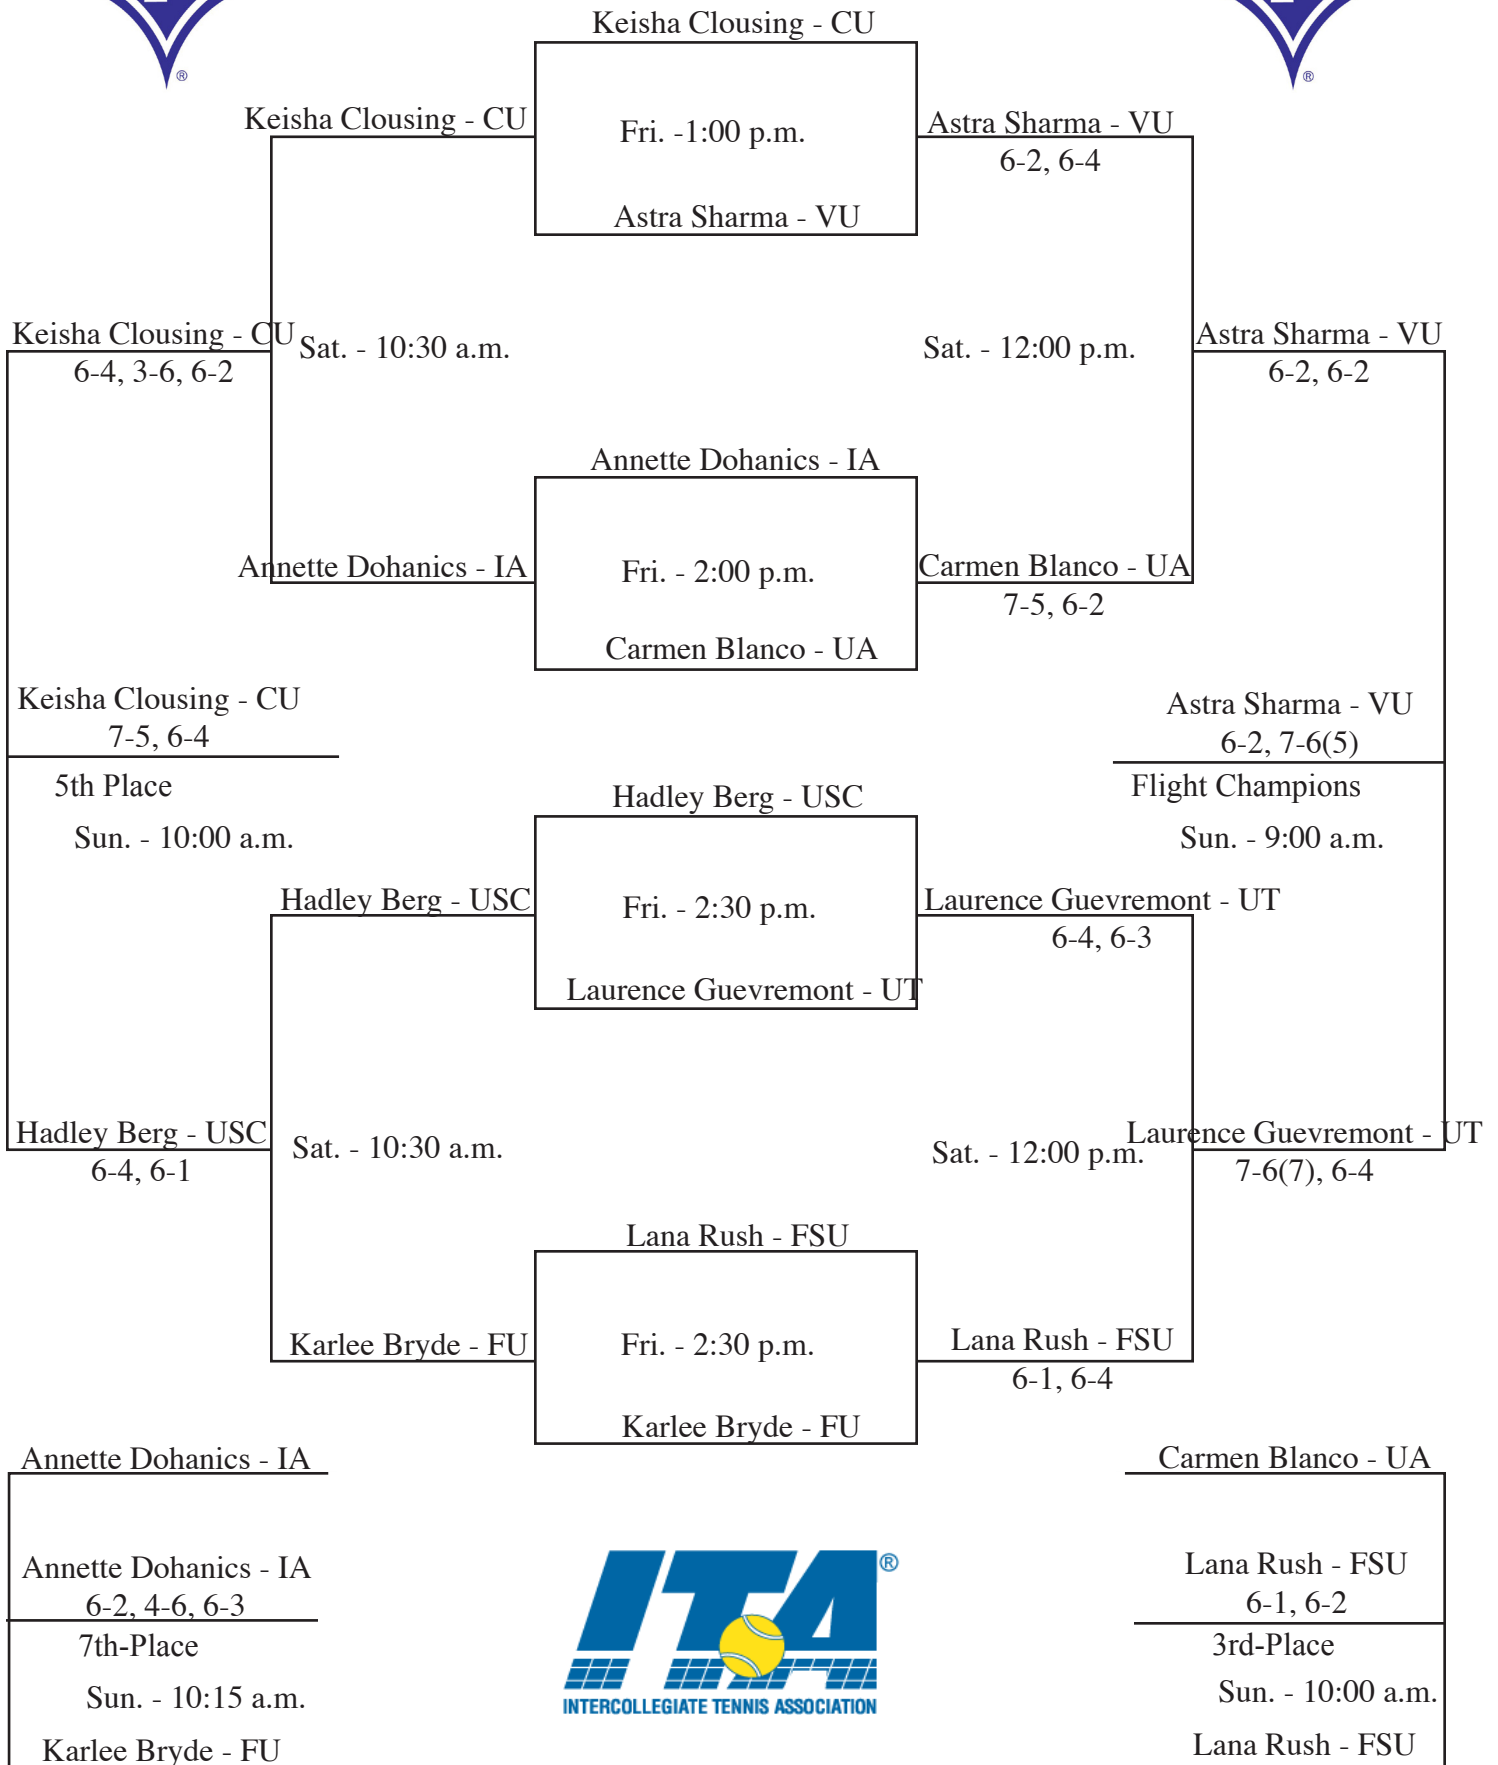

3rd-Place

Sun. - 9:00 a.m.

Katie Zordani - IA

Daniela Schippers - FSU

FLIGHT FOUR SINGLES

FLIGHT FIVE SINGLES

FLIGHT SIX SINGLES

**FLIGHT SEVEN
SINGLES**