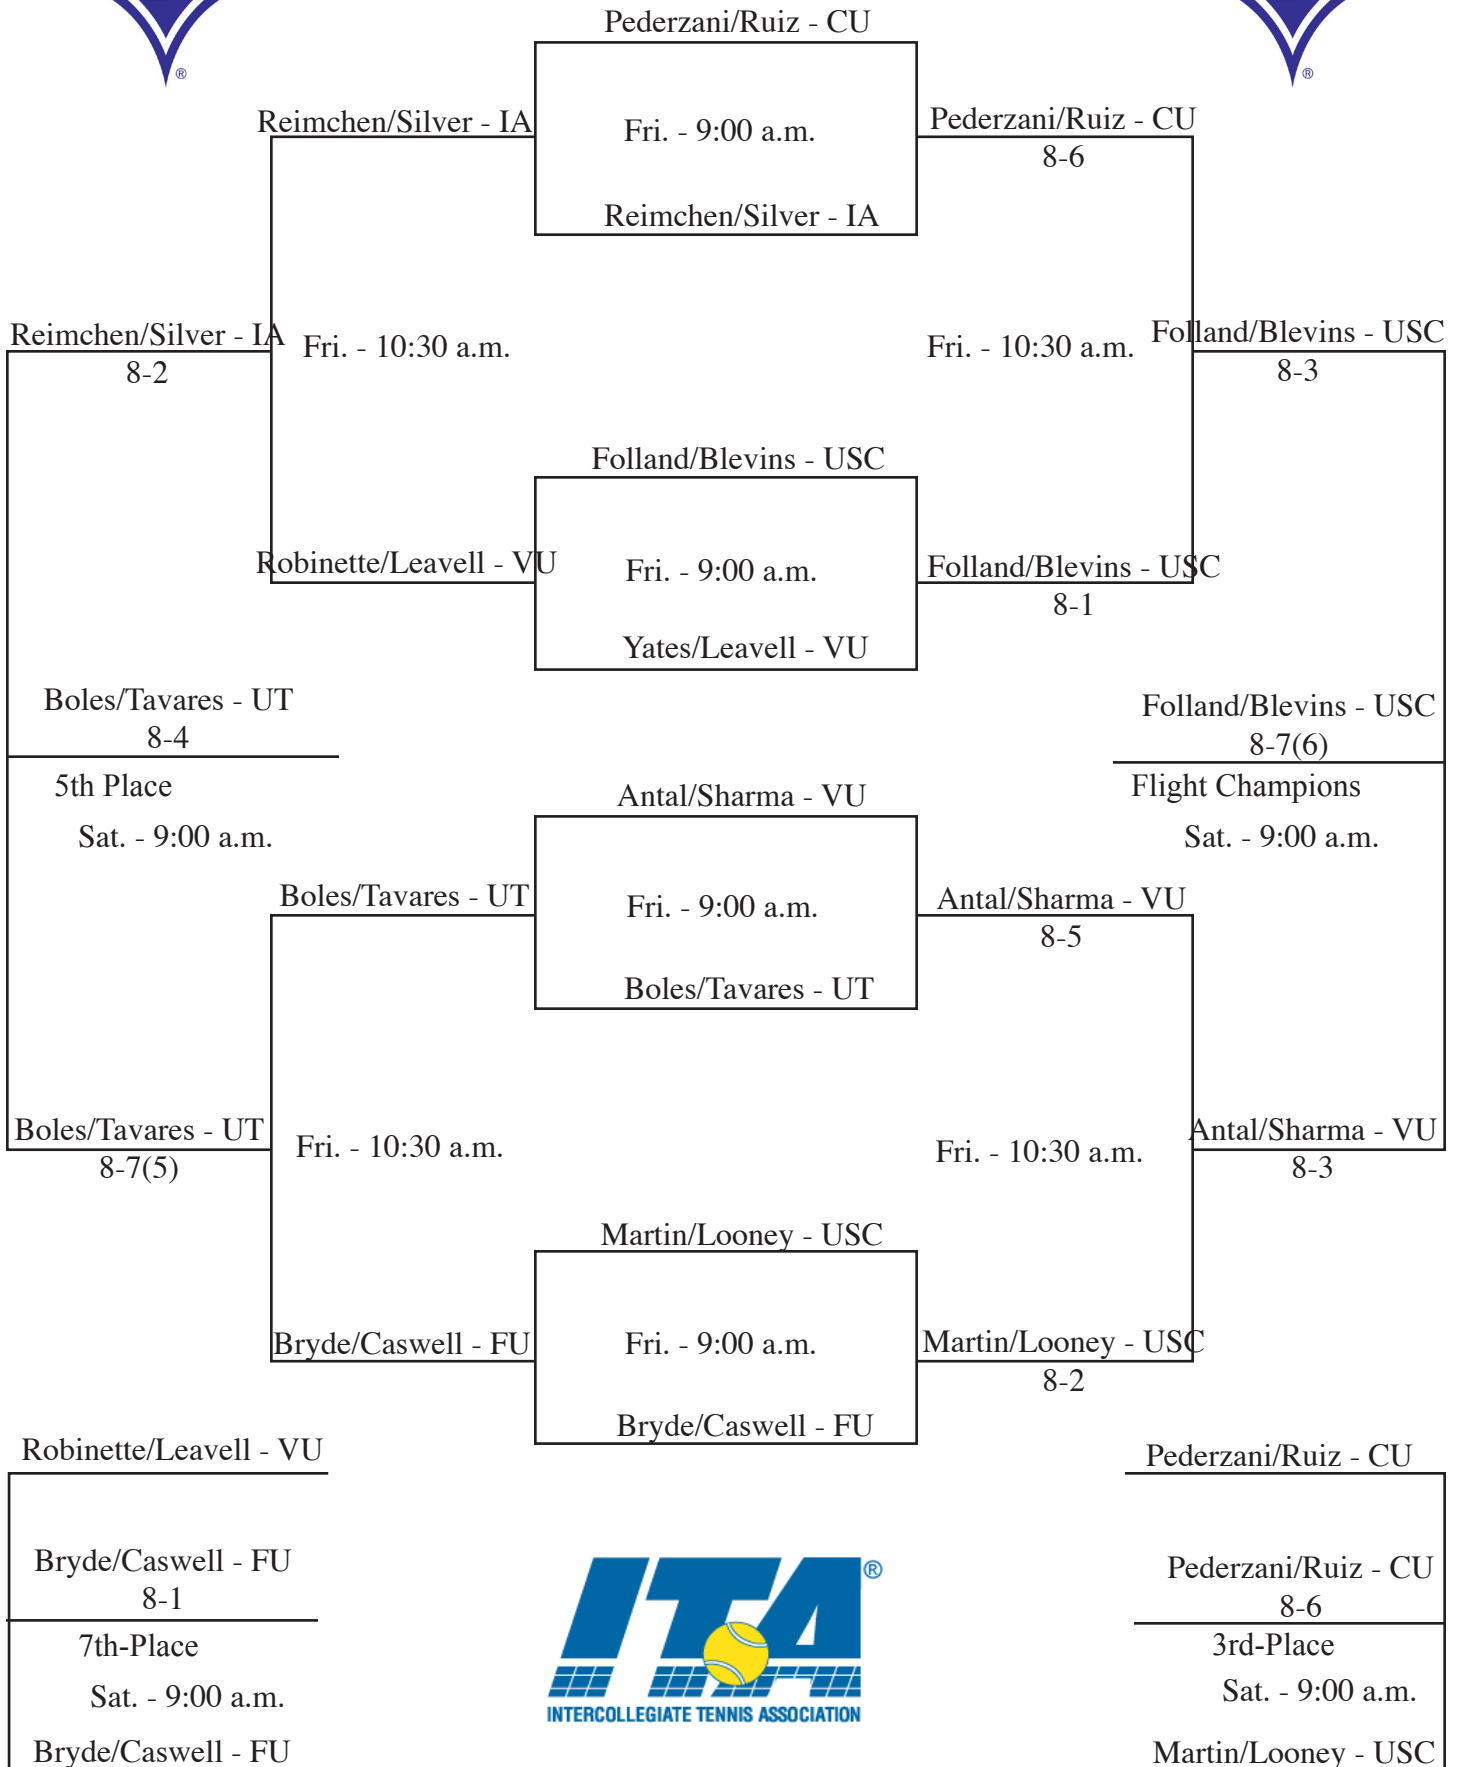

FLIGHT THREE DOUBLES