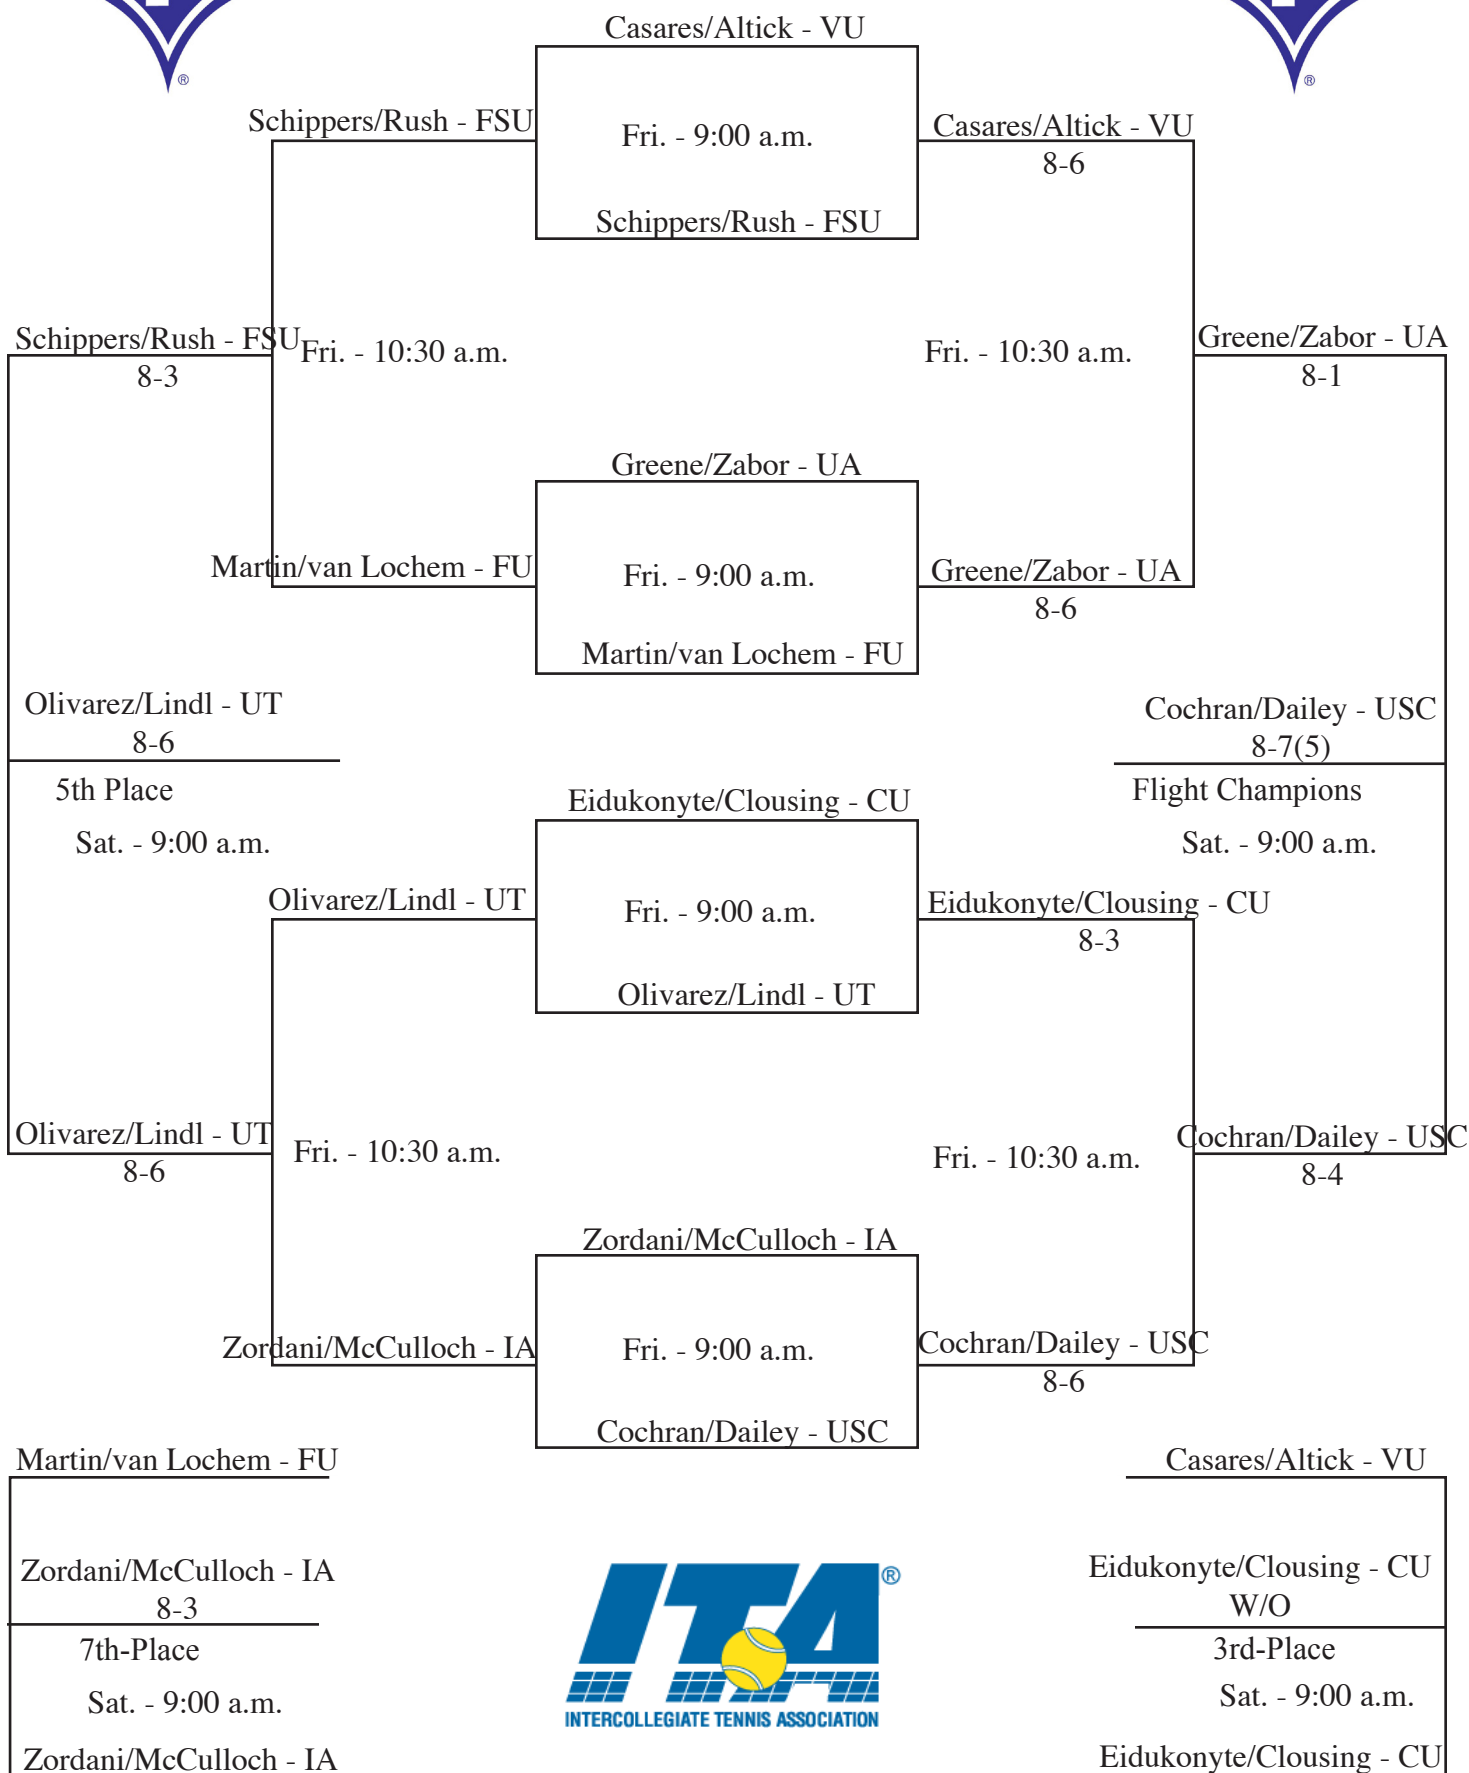

Sat. - 9:00 a.m.

Sat. - 9:00 a.m.

Talcott/Dohanics - IA

Colton/Campbell - VU

FLIGHT TWO DOUBLES

FLIGHT THREE DOUBLES

**FLIGHT FOUR
DOUBLES**

Friday