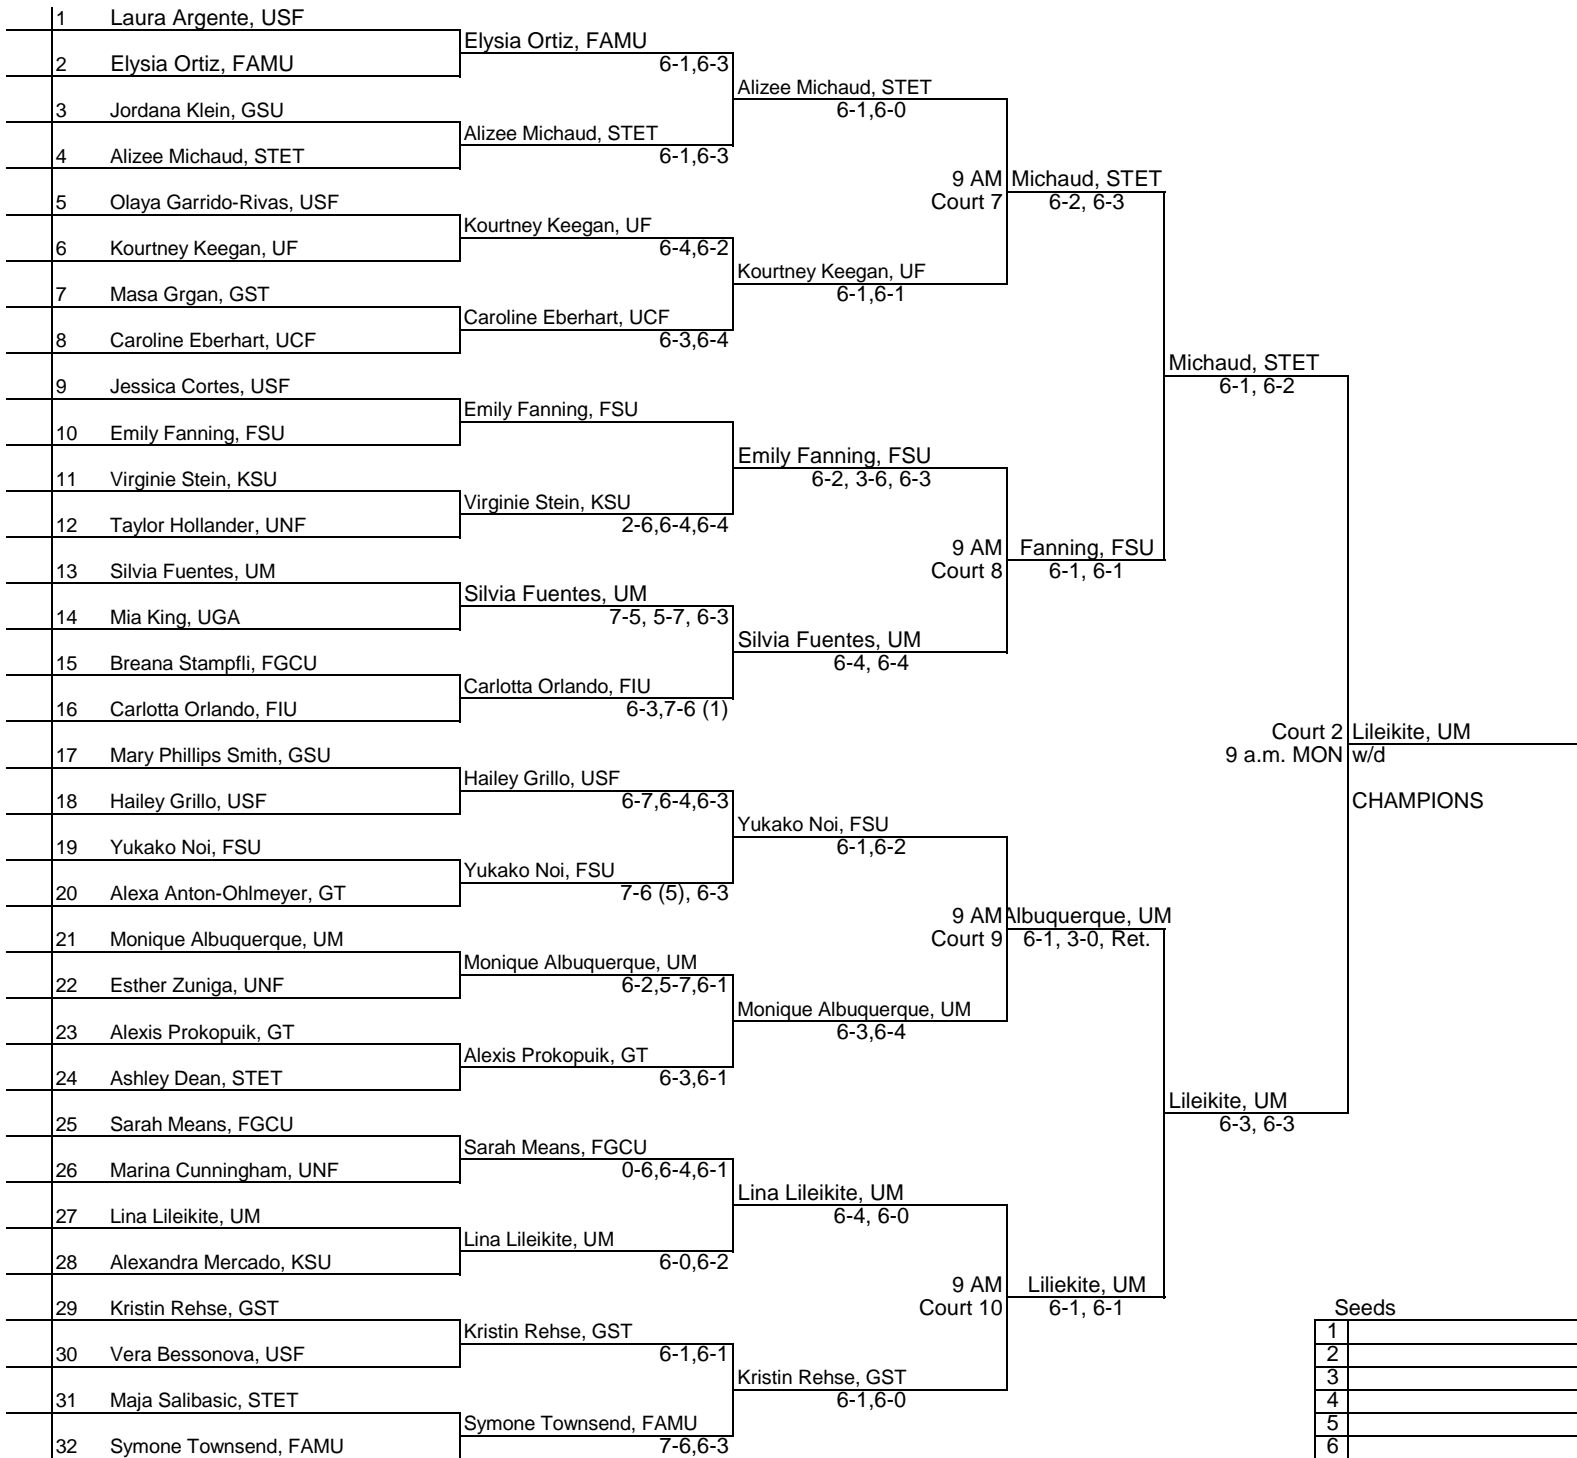

2014 USTA/ITA Regional Championships

Hosted by Georgia Tech * Oct. 17-21

A Singles Consolation Draw

Seeds	
1	
2	
3	
4	
5	
6	
7	
8