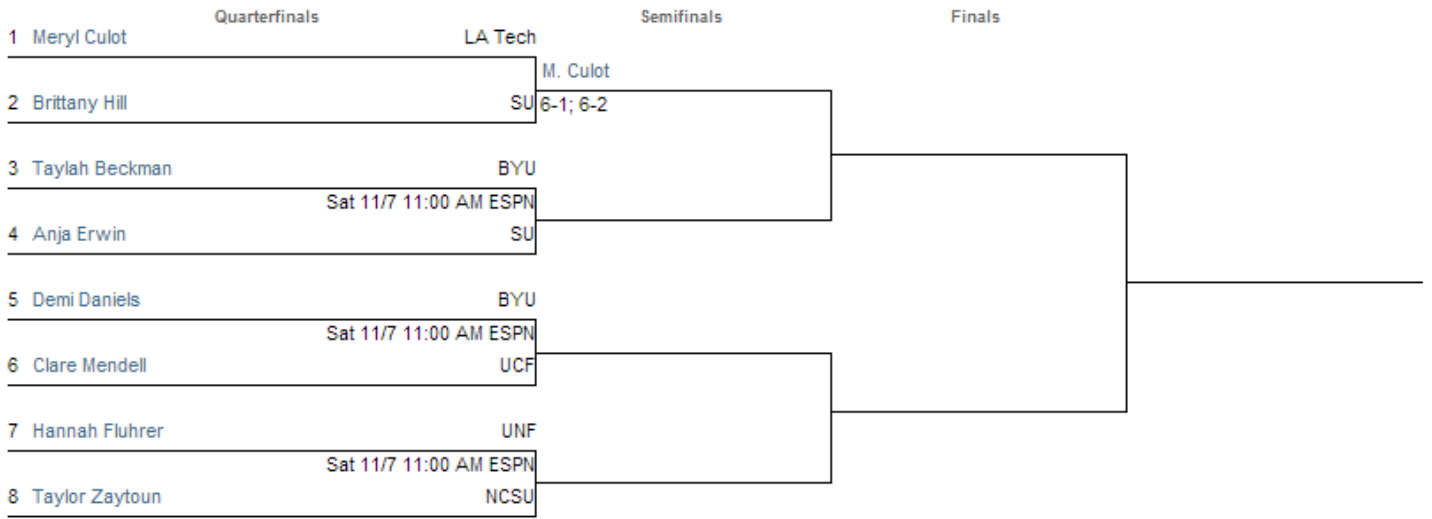

Women's Open Singles Conc 2nd Rd Losers - White - Final Rounds

Print Draw