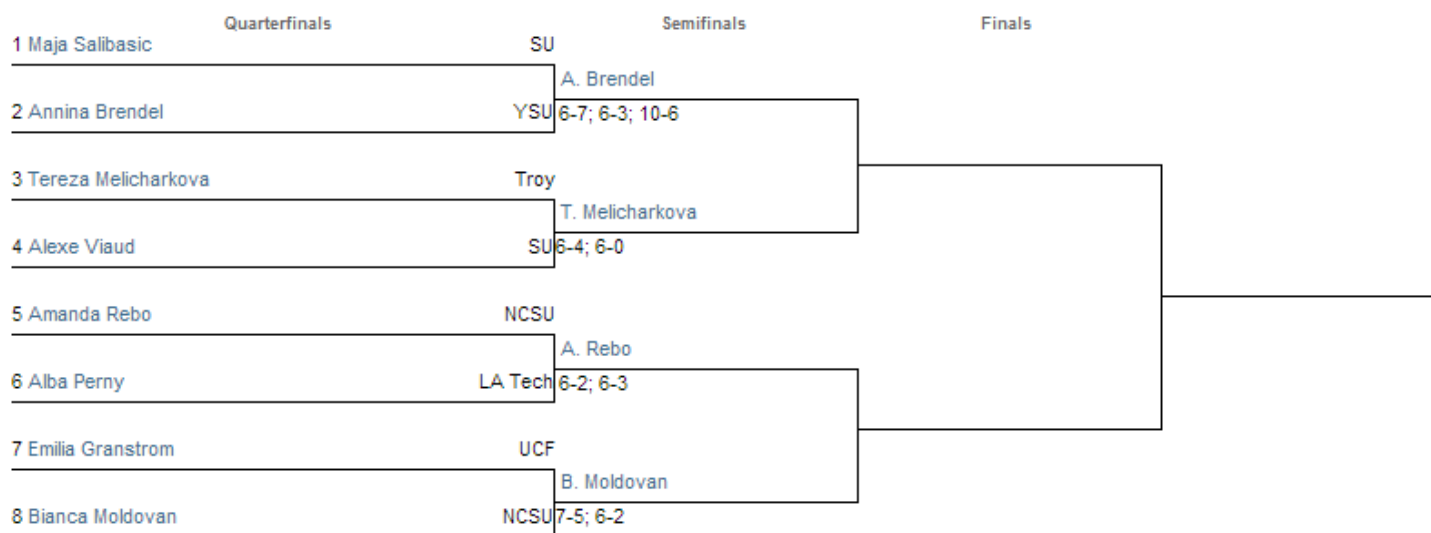

Women's Open Singles Conc 2nd Rd Losers - Garnet - Final Rounds

Print Draw 

Women's Open Singles Main 2nd Rd Losers - Garnet - Final Rounds

Print Draw 

Women's Open Singles Conc 2nd Rd Losers - White - Final Rounds