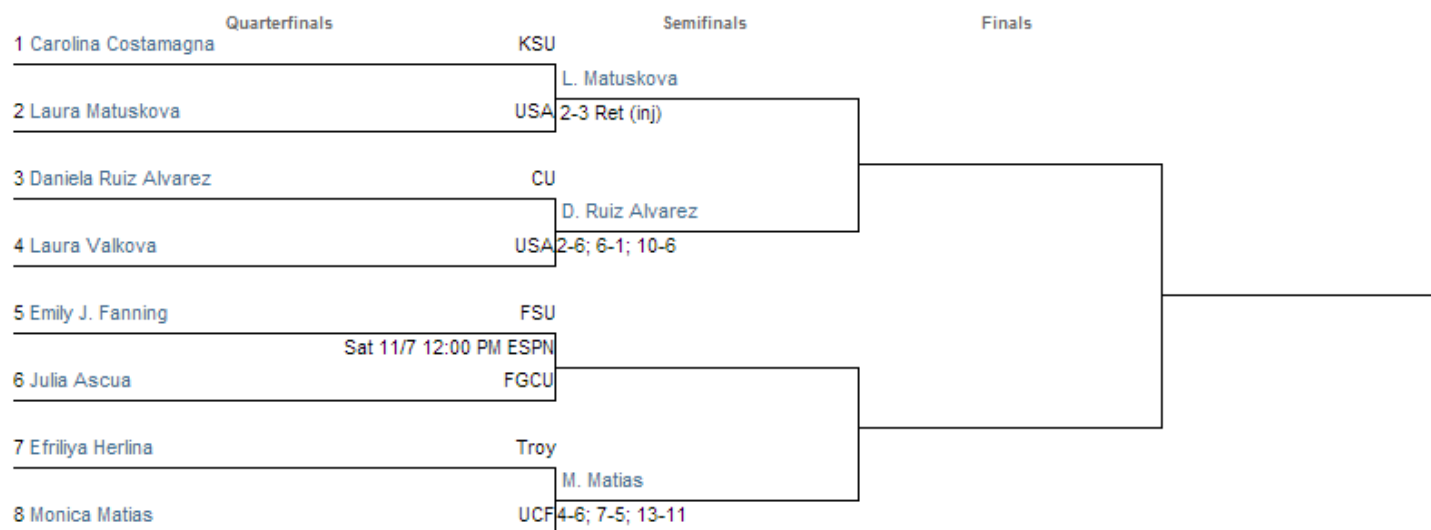

Women's Open Singles Main 2nd Rd Losers - Garnet - Final Rounds

Print Draw