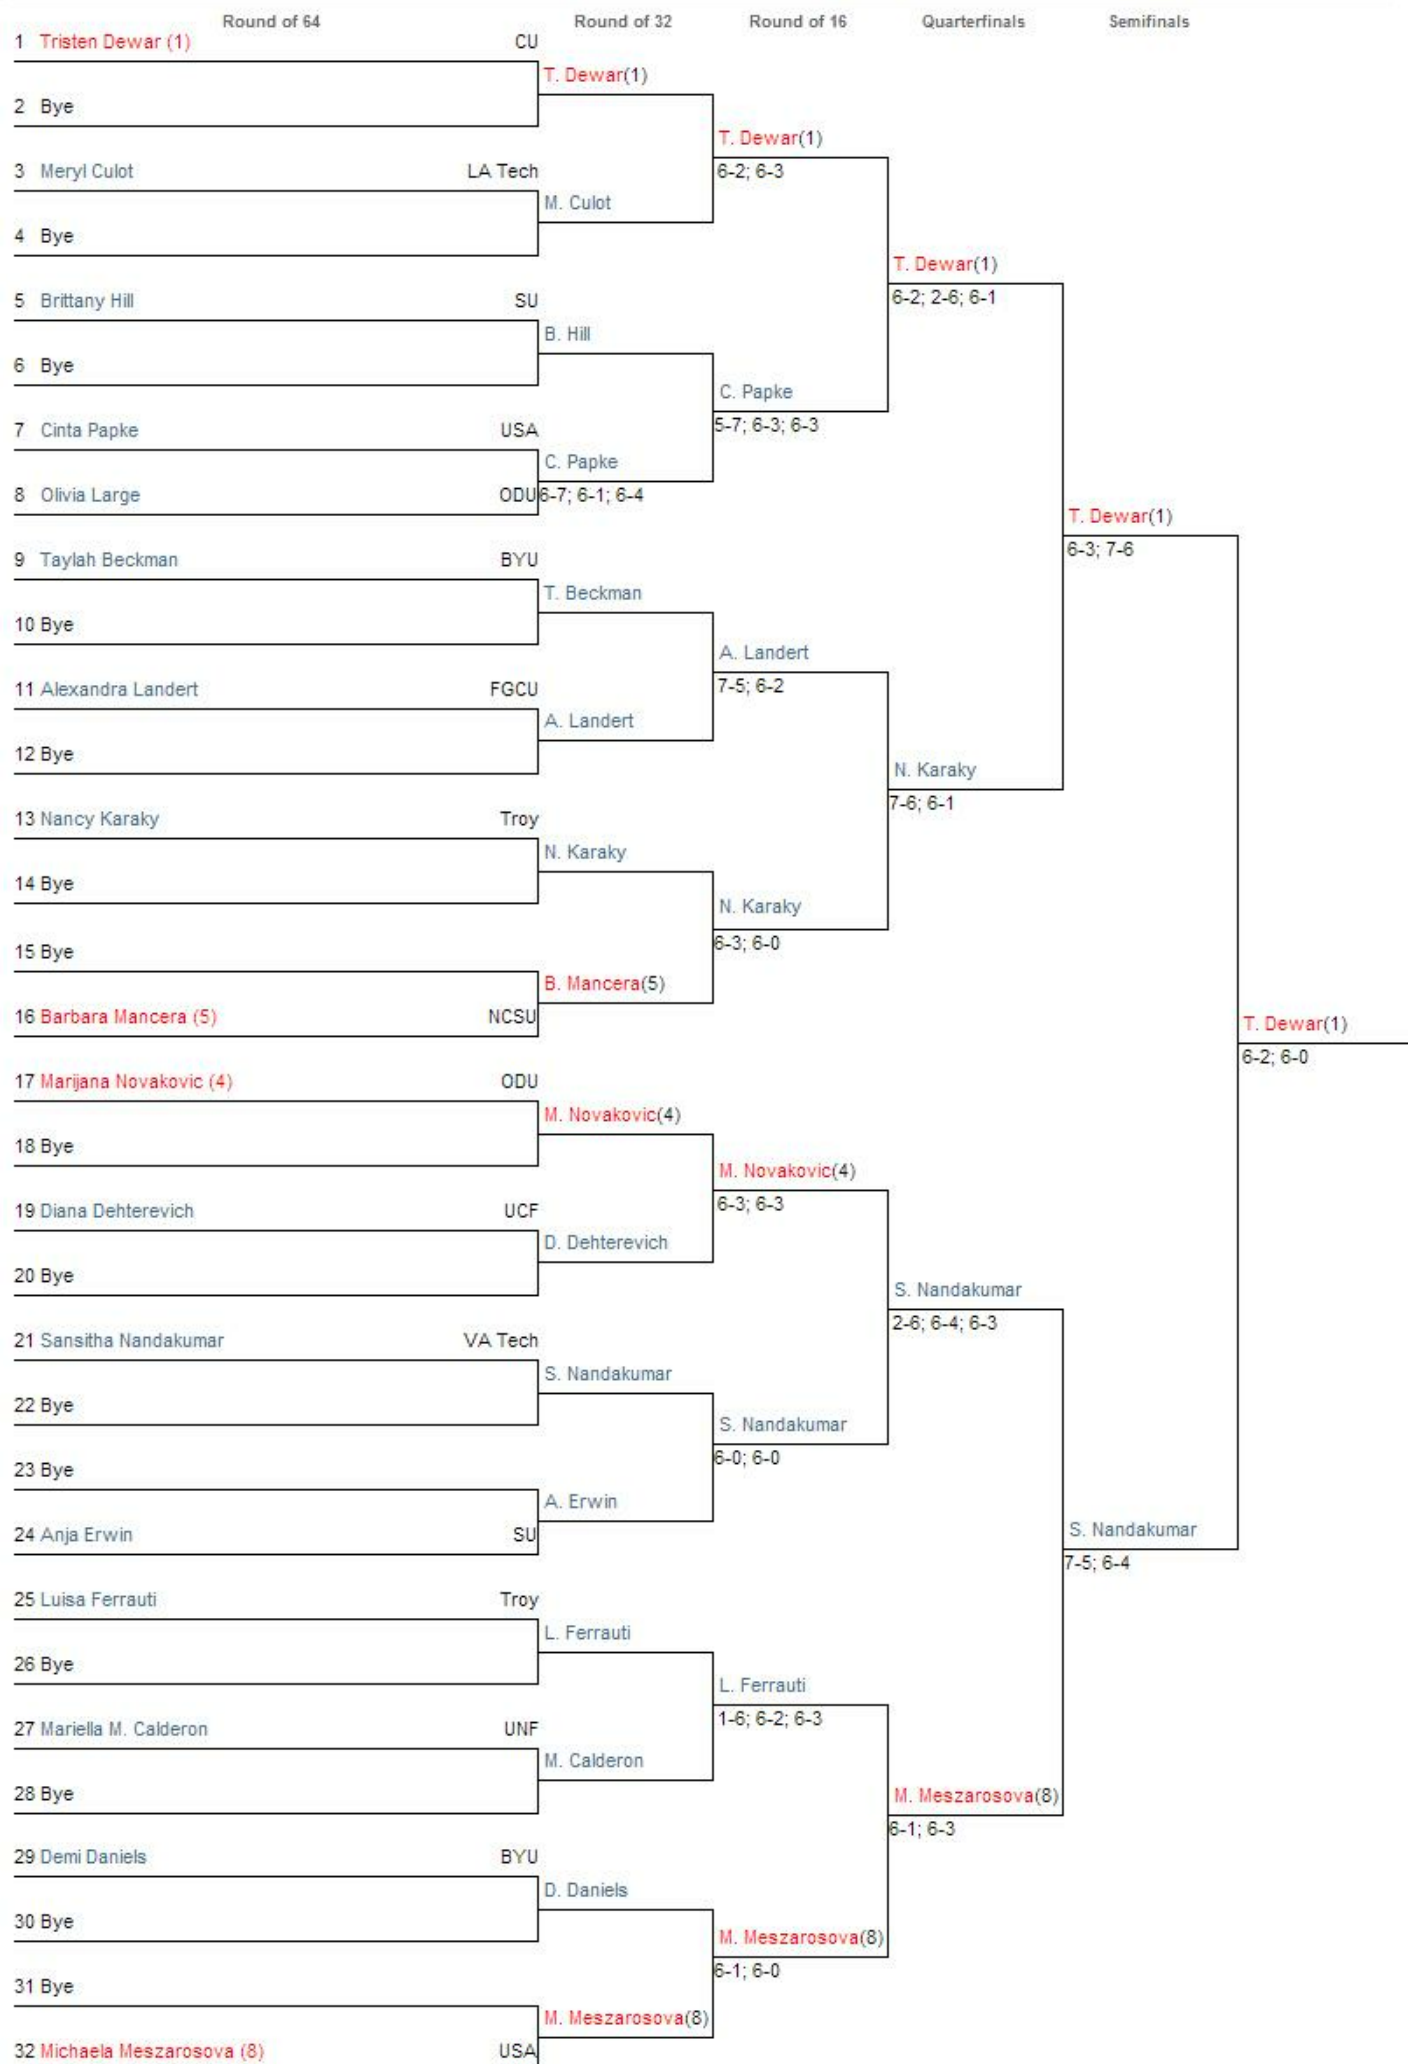

Women's Open Singles Conc 2nd Rd Losers - Garnet - Final Rounds

Print Draw 

Women's Open Singles Main 2nd Rd Losers - Garnet - Final Rounds

Print Draw 

Women's Open Singles Conc 2nd Rd Losers - White - Final Rounds