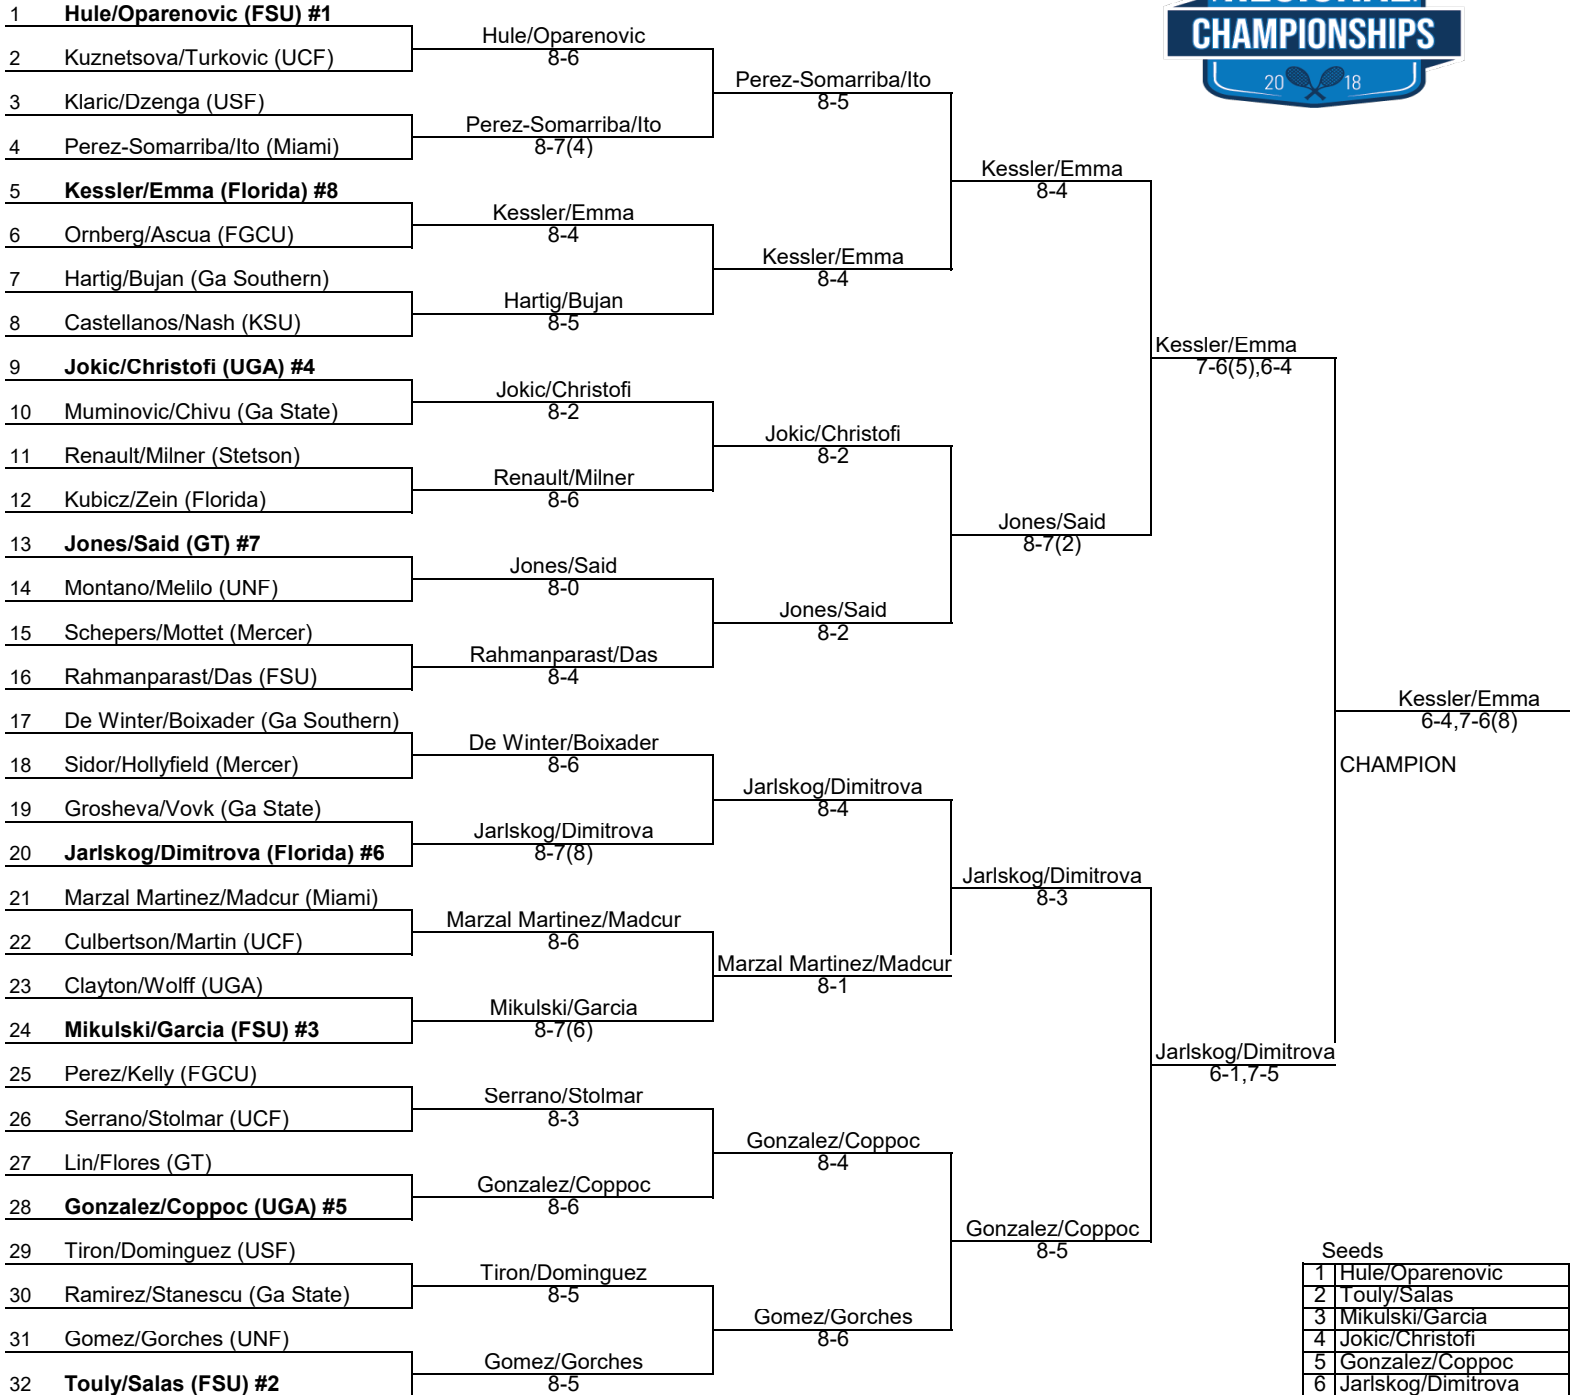

6-3,4-6,6-0

SEEDS 9-16

9	Petra Hule
10	Rebeka Stolmar
11	Emmanuell Salas
12	Lucia Marzal
13	Domenika Turkovic
14	Ksenia Kuzentsova
15	Victoria Emma
16	Valeriya Deminova

2018 ITA Regional Championships

Presented by Oracle

Hosted by Georgia Tech * 10/18/18-10/22/18
Doubles Main Draw

CHAMPION

Seeds	
1	Hule/Oparenovic
2	Touly/Salas
3	Mikulski/Garcia
4	Jokic/Christofi
5	Gonzalez/Coppoc
6	Jarlskog/Dimitrova
7	Jones/Said
8	McKessler/Emma