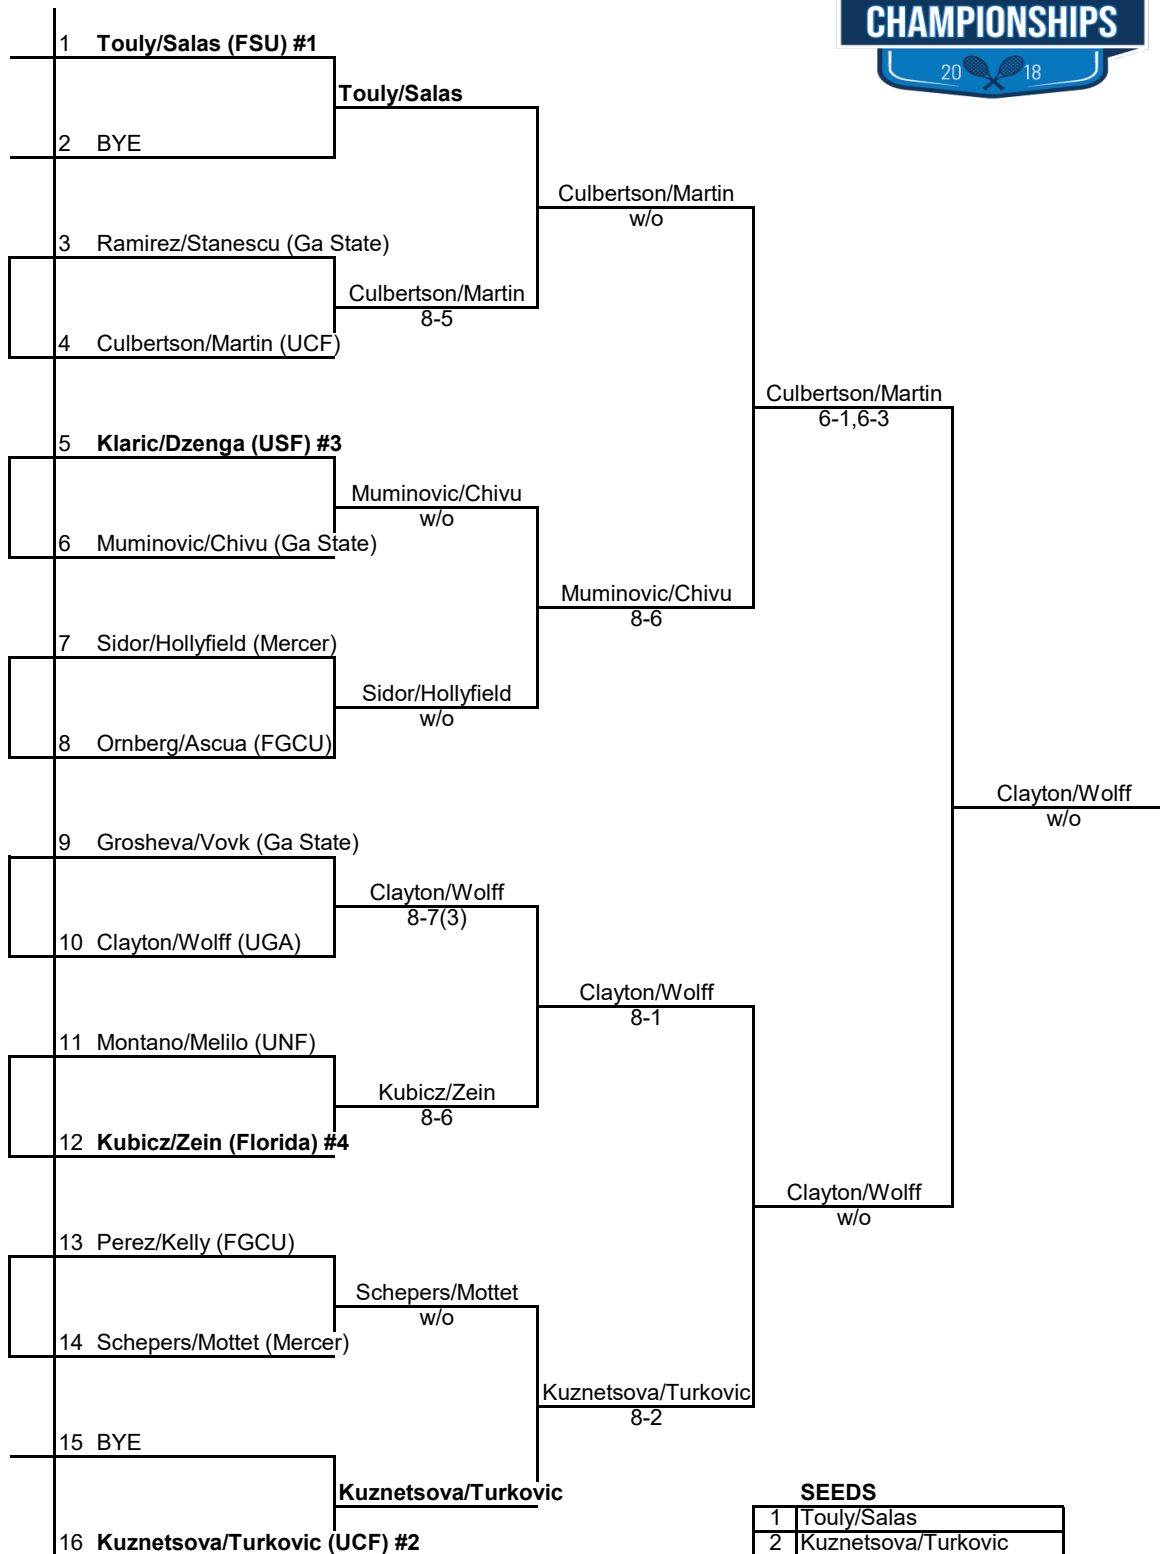

Hosted by Georgia Tech * 10/18/18-10/22/18
Doubles Main Draw

CHAMPION

Seeds	
1	Hule/Oparenovic
2	Touly/Salas
3	Mikulski/Garcia
4	Jokic/Christofi
5	Gonzalez/Coppoc
6	Jarlskog/Dimitrova
7	Jones/Said
8	McKessler/Emma

2018 ITA Regional Championships

Presented by Oracle

Hosted by Georgia Tech * 10/18/18-10/22/18

Consolation Singles 1st Round Losers

SEEDS	
1	Oparenovic
2	Coppoc
3	Marzal
4	Deminova
5	Ornberg
6	Melilio
7	Ramirez
8	Tiron

2018 ITA Regional Championships

Presented by Oracle

Hosted by Georgia Tech * 10/18/18-10/22/18

Consolation Singles 2nd Round Losers

SEEDS	
1	Tsveta Dimitrova
2	Petra Hule
3	Domekia Turkovic
4	Ksenia Kuznetsova

2018 ITA Regional Championships

Presented by Oracle

Hosted by Georgia Tech * 10/18/18-10/22/18

Consolation Doubles 1st Round Losers

SEEDS

1	Touly/Salas
2	Kuznetsova/Turkovic
3	Klaric/Dzenga
4	Kubicz/Zein