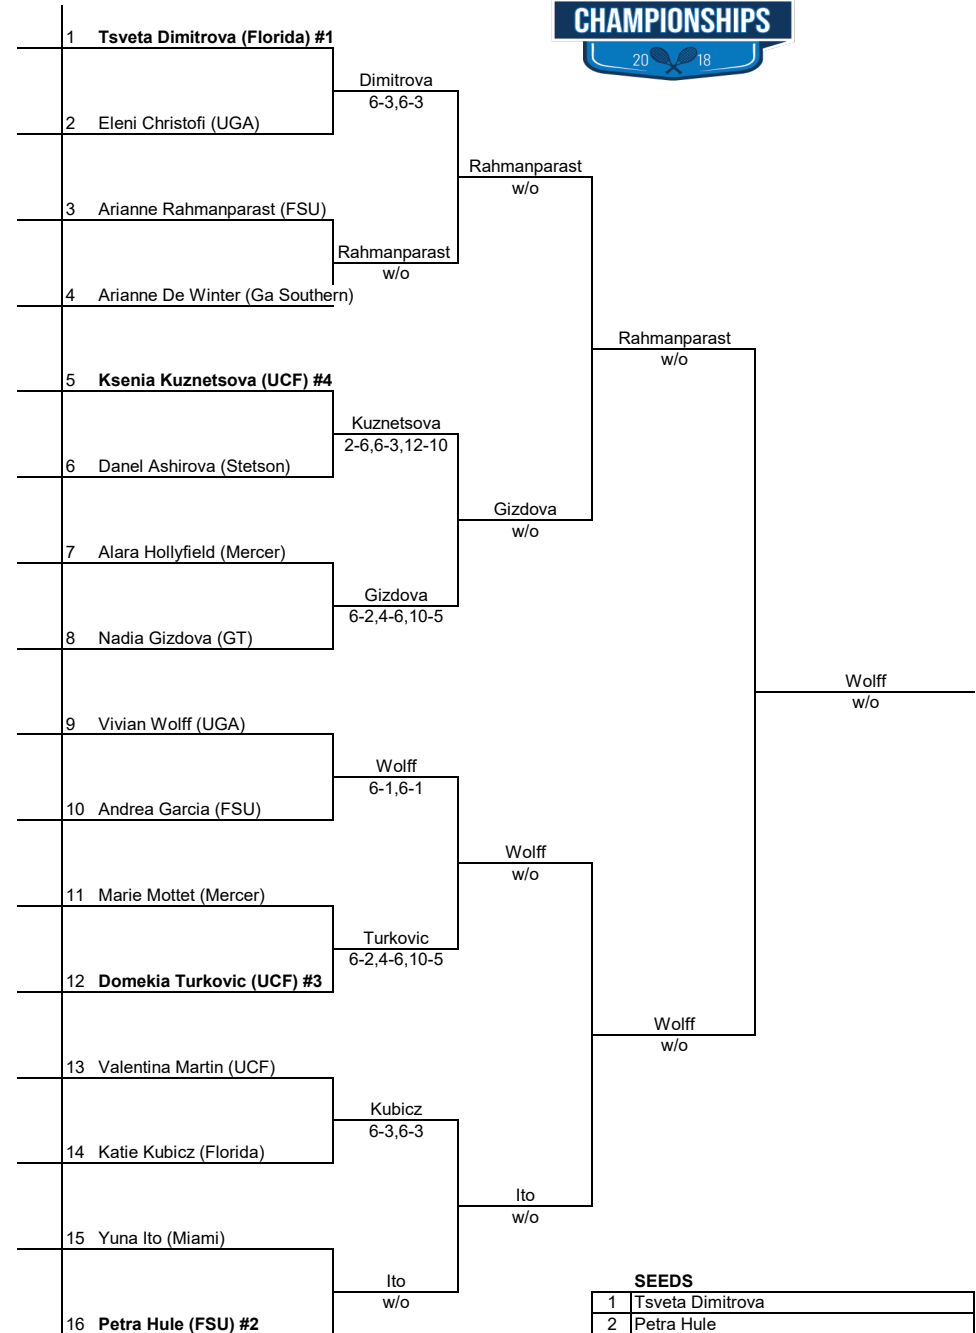

Hosted by Georgia Tech * 10/18/18-10/22/18
Doubles Main Draw

CHAMPION

Seeds	
1	Hule/Oparenovic
2	Touly/Salas
3	Mikulski/Garcia
4	Jokic/Christofi
5	Gonzalez/Coppoc
6	Jarlskog/Dimitrova
7	Jones/Said
8	McKessler/Emma

2018 ITA Regional Championships

Presented by Oracle

Hosted by Georgia Tech * 10/18/18-10/22/18

Consolation Singles 1st Round Losers

SEEDS	
1	Oparenovic
2	Coppoc
3	Marzal
4	Deminova
5	Ornberg
6	Melilio
7	Ramirez
8	Tiron

2018 ITA Regional Championships

Presented by Oracle

Hosted by Georgia Tech * 10/18/18-10/22/18

Consolation Singles 2nd Round Losers

SEEDS	
1	Tsveta Dimitrova
2	Petra Hule
3	Domekia Turkovic
4	Ksenia Kuznetsova

2018 ITA Regional Championships

Presented by Oracle

Hosted by Georgia Tech * 10/18/18-10/22/18

Consolation Doubles 1st Round Losers

SEEDS

1	Touly/Salas
2	Kuznetsova/Turkovic
3	Klaric/Dzenga
4	Kubicz/Zein