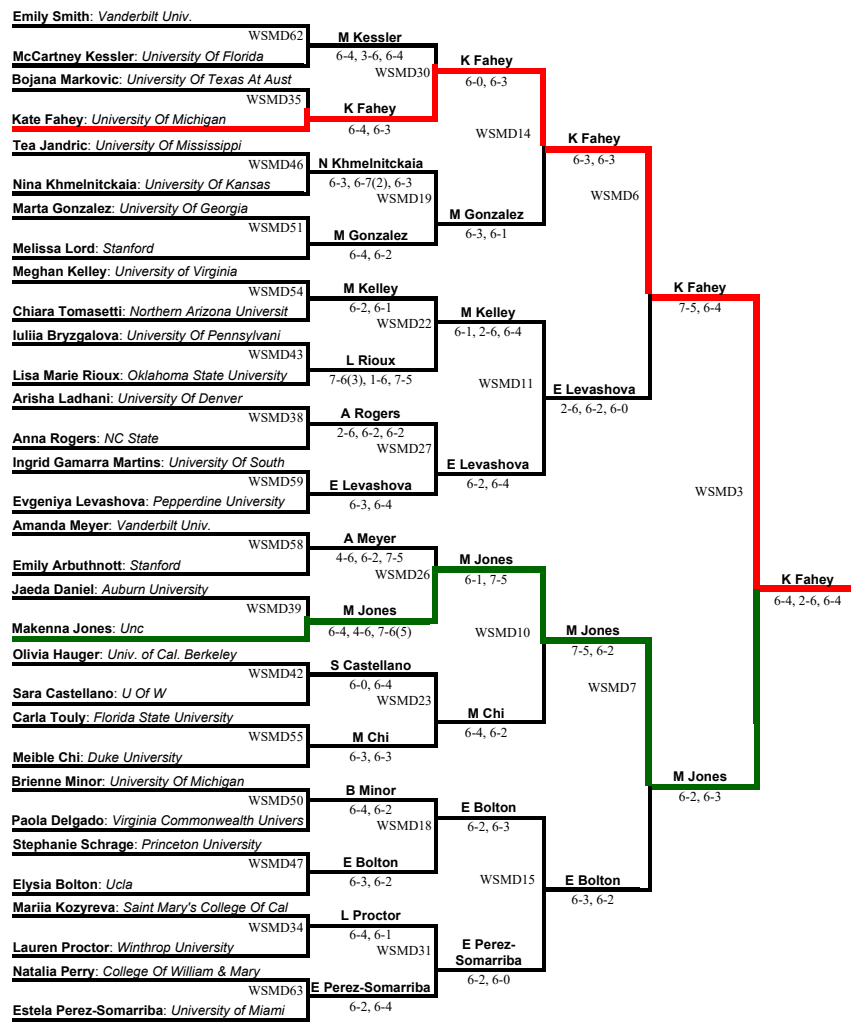

(WSMD) Women's Singles - Main Draw
Single Elimination with Consolation

Tennis (College): 2018 Oracle ITA National Fall Championships

INTERCOLLEGIATE
TENNIS
ASSOCIATION

(cWSMD) Women's Singles - Main Draw Consolation
Single Elimination Dropdown