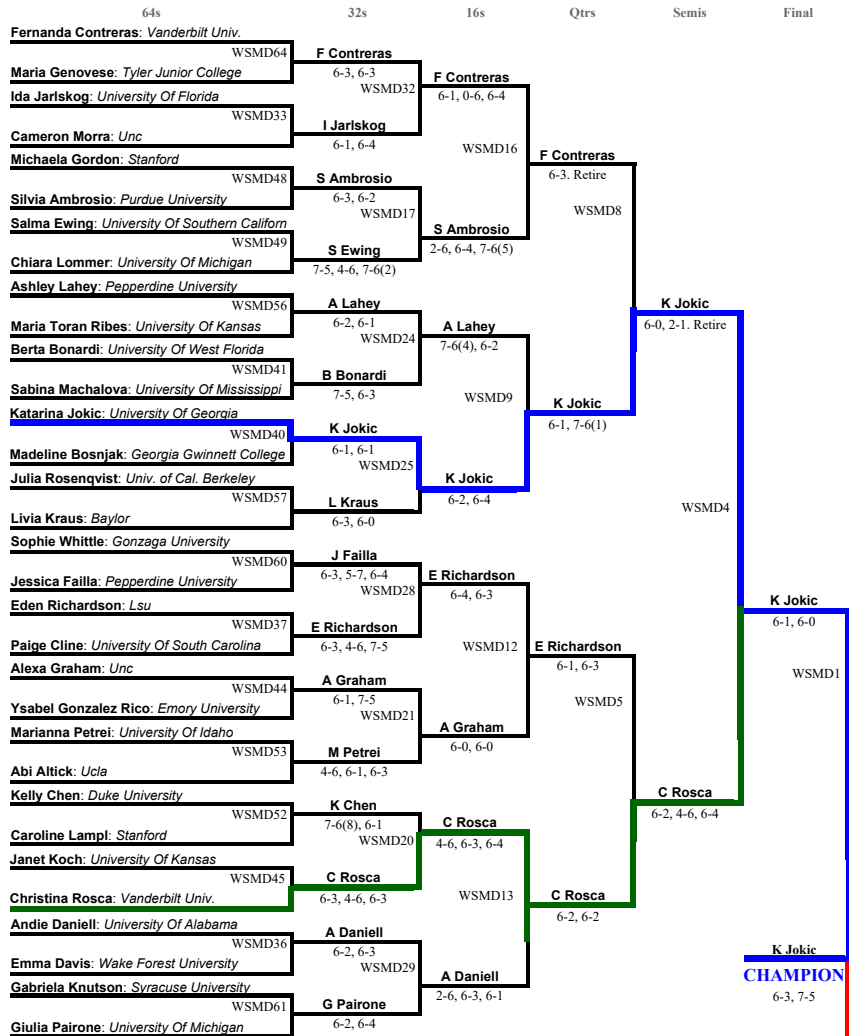

(WSMD) Women's Singles - Main Draw
Single Elimination with Consolation

Tennis (College): 2018 Oracle ITA National Fall Championships

INTERCOLLEGIATE
TENNIS
ASSOCIATION

(cWSMD) Women's Singles - Main Draw Consolation
Single Elimination Dropdown