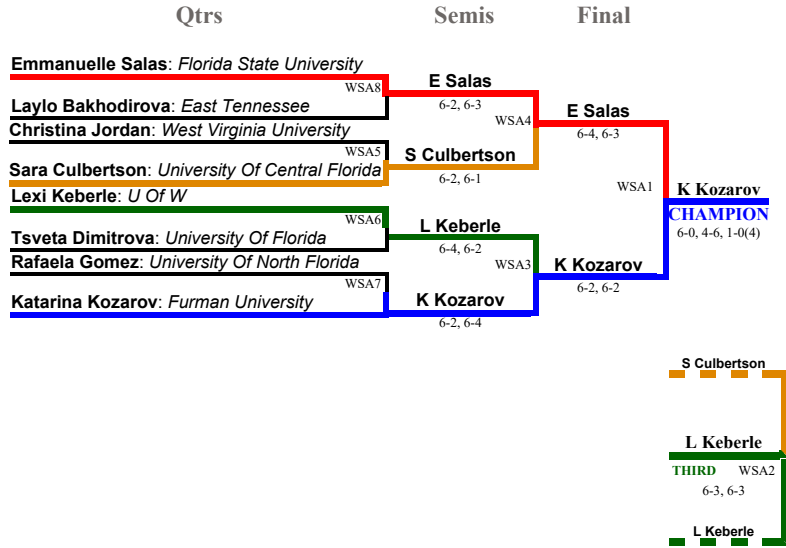

(WSA) Women's Singles - Flight A

Single Elimination with Consolation