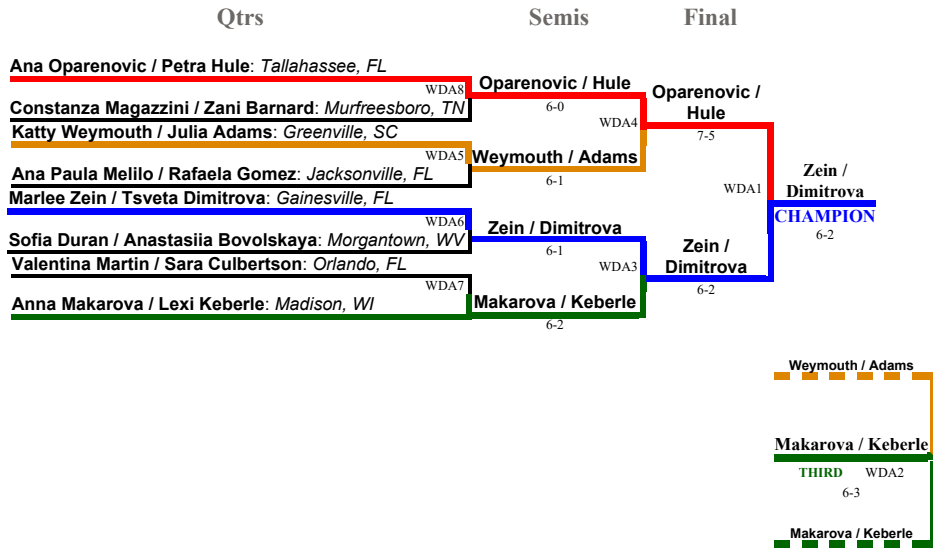

(WSJ) Women's Singles - Flight J
[Round Robin](#)

Seed	Name	Match(s)		Games		Pts Scored		Place
		Won	Lost	Won	Lost	Won	Lost	
1	Maria_Casas_Blas Troy University	2	1	5	2	34	17	1st
2	Anastasia_Cobanovic University Of Southern Mississippi	1	1	2	3	14	20	4th
3	Esther_Guemes East Tennessee	1		2		12	3	2nd
4	Kirsten_White West Virginia University	2	1	4	3	26	28	3rd
5	Charlotte_Ziegler McNeese State U		3	1	6	16	34	5th

Round	Versus	Participants	Match Times	Match Scores	Code
1	3 vs 4	Esther Guemes - W vs. Kirsten White		6-1, 6-2	WSJ_10
1	2 vs 5	Anastasia Cobanovic - W vs. Charlotte Ziegler		6-2, 3-6, 1-0(9)	WSJ_9
2	2 vs 3	Anastasia Cobanovic vs. Esther Guemes			WSJ_8
2	1 vs 5	Maria Casas Blas - W vs. Charlotte Ziegler		6-1, 6-1	WSJ_7
3	3 vs 5	Esther Guemes vs. Charlotte Ziegler			WSJ_6
3	1 vs 4	Maria Casas Blas vs. Kirsten White - W		6-4, 4-6, 1-0(7)	WSJ_5
4	4 vs 2	Kirsten White vs. Anastasia Cobanovic			WSJ_4
4	1 vs 3	Maria Casas Blas vs. Esther Guemes			WSJ_3
5	4 vs 5	Kirsten White - W vs. Charlotte Ziegler		6-2, 6-4	WSJ_2
5	1 vs 2	Maria Casas Blas - W vs. Anastasia Cobanovic		6-3, 6-1	WSJ_1

(WDA) Women's Doubles - Flight A

Single Elimination with Consolation