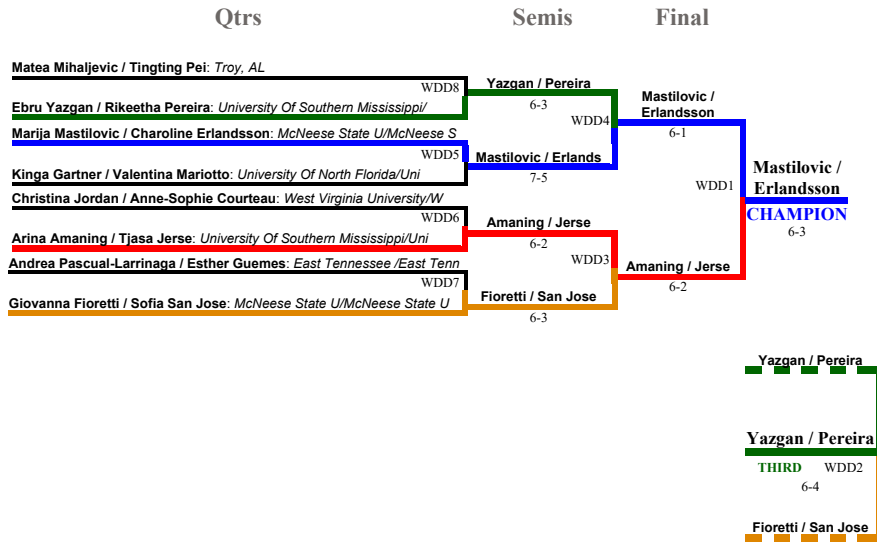

(WDD) Women's Doubles - Flight D

Single Elimination with Consolation