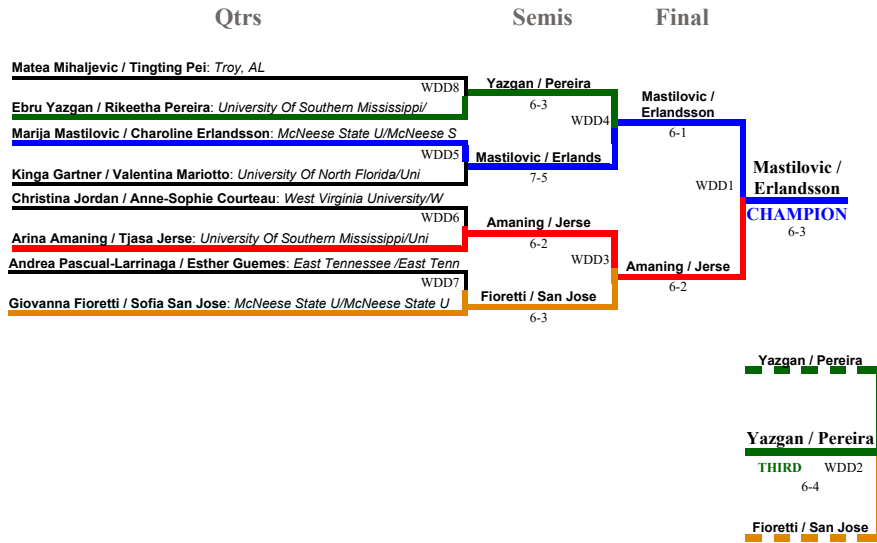

Final

Ariana Rahmanparast / Julia Mikulski: Tallahassee, FL		
Monique Burton / Katie De La Gorza: Hattiesburg, MS	Rahmanparast / Mikulski	
Eva Borders / Georgie Walker: Greenville, SC	6-4	Rahmanparast / Mikulski
Laura Marti / Sydney Riley: Clemson, SC	Marti / Riley	CHAMPION
	6-3	6-4

(WDD) Women's Doubles - Flight D

Single Elimination with Consolation

(cWSD) Women's Singles - Flight D Consolation

Single Elimination Dropdown

Semis

Final

Lidia Burrows: Middle Tennessee State University

Andrea Pascual-Larrinaga: East Tennessee