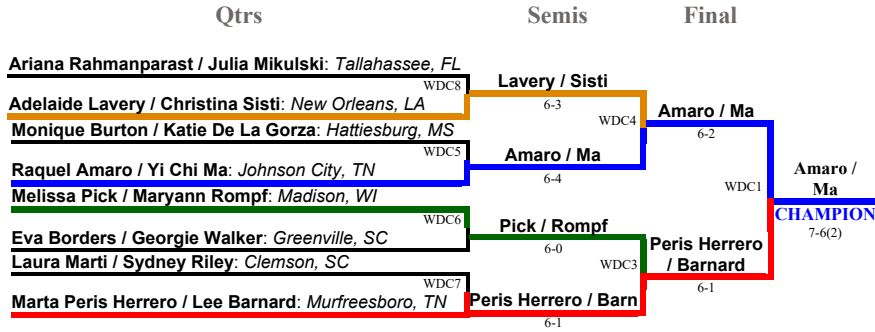

(WDC) Women's Doubles - Flight C

Single Elimination with Consolation