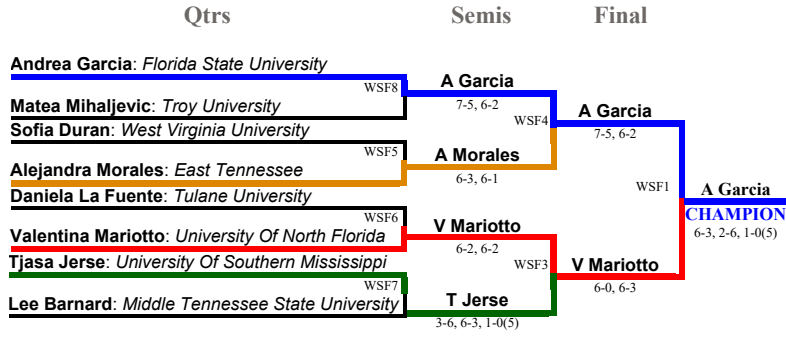

Giovanna Caputo: *West Virginia University*

Constanza Gorches: *University Of North Florida*

Giovanna Fioretti: *McNeese State U*

cWSE4

R Pereira

Default

cWSE1

R Pereira

cWSE3

G Fioretti

6-2, 6-2

CHAMPION

6-4, 6-3

Giovanna Caputo

C Gorches

THIRD cWSE2

Default

Constanza Gorches

(WSF) Women's Singles - Flight F

Single Elimination with Consolation

(cWSF) Women's Singles - Flight F Consolation

Single Elimination Dropdown

Semis

Final