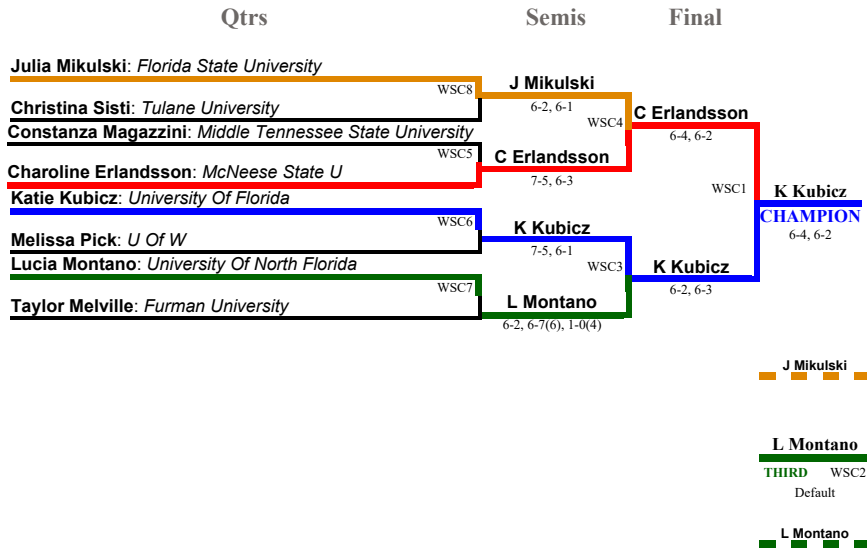

M Zein

THIRD cWSB2
6-1, 7-5

Marlee Zein

(WSC) Women's Singles - Flight C

Single Elimination with Consolation

(cWDC) Women's Doubles - Flight C Consolation

Single Elimination Dropdown

Semis