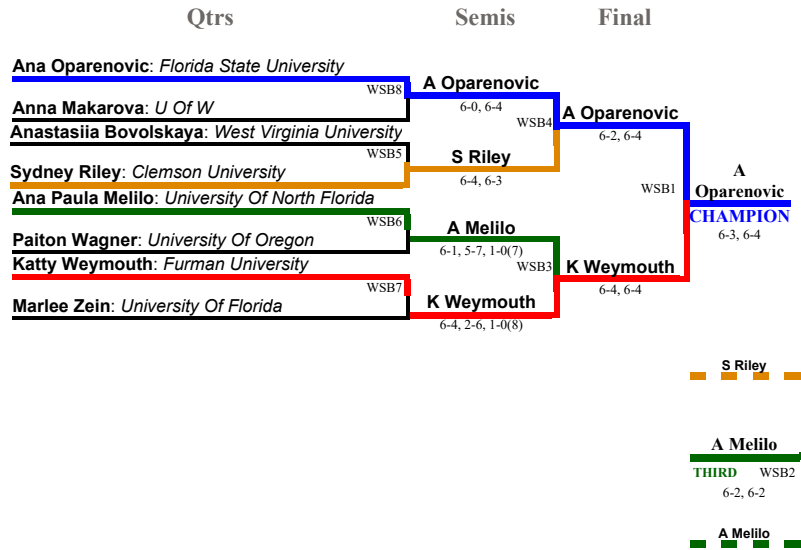

Ebru Yazgan/Rikeetha Pereira (USM) def. Matea Mihaljevic/Tingting Pei (Troy) 6-3
Arina Amaning/Tjasa Jerse (USM) def. Christina Jordan/Anne-Sophie Courteau (WVU) 6-2
Giovanna Fioretti/Sofia San Jose (McNeese) def. Andrea Pascual-Larrinaga/Esther Guemes (ETSU) 6-3
Marija Mastilovic/Charoline Erlandsson (McNeese) def. Kinga Gartner/Valentina Mariotto (UNF) 7-5

Abigail Rosiello/Kristen White (WVU) def. Stella Carra/Charlotte Ziegler (McNeese) 6-4
Florencia Rossi (UNF)/Lidia Burrows (MTSU) def. Tanit Lopez/Anastasia Cobanovic (USM) 6-3
Maria Casas Blas/Pei Ju Hsieh (Troy) def. Mary Hunter Hyché (Furman)/Paiton Wagner (Oregon) 6-4

(WSA) Women's Singles - Flight A

Single Elimination with Consolation

(cWSA) Women's Singles - Flight A Consolation

Single Elimination Dropdown

Semis

Final

(WSB) Women's Singles - Flight B

Single Elimination with Consolation

(cWSB) Women's Singles - Flight B Consolation

Single Elimination Dropdown

Semis

Final

Anna Makarova: *U Of W*

Anastasiia Bovolskaya: *West Virginia University*

Paiton Wagner: *University Of Oregon*

Marlee Zein: *University Of Florida*