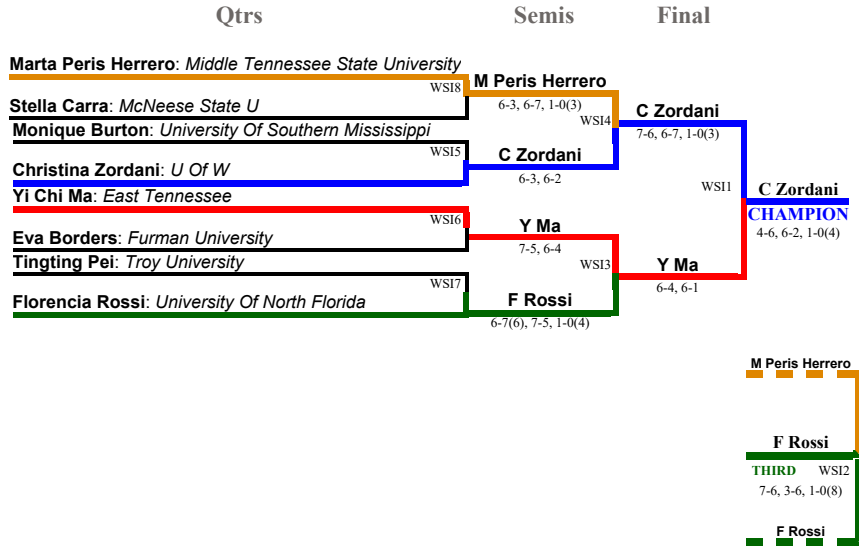

(WSI) Women's Singles - Flight I

Single Elimination with Consolation