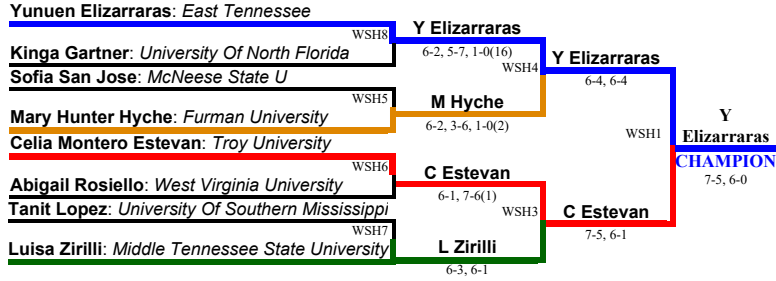

6	4 vs 6	Valentina Martin vs. Laura Marti		WSG_15
6	3 vs 7	Katie De La Gorza vs. Ebru Yazgan		WSG_14
6	2 vs 8	Paula Goetz vs. Zani Barnard		WSG_13
7	1 vs 4	Nicole Roc vs. Valentina Martin		WSG_12
7	3 vs 5	Katie De La Gorza - W vs. Chunxi Guo	2-6, 6-4, 1-0(5)	WSG_11
7	2 vs 6	Paula Goetz vs. Laura Marti		WSG_10
7	8 vs 9	Zani Barnard vs. Marija Mastilovic		WSG_9
8	1 vs 3	Nicole Roc vs. Katie De La Gorza		WSG_8
8	2 vs 4	Paula Goetz vs. Valentina Martin		WSG_7
8	6 vs 9	Laura Marti vs. Marija Mastilovic - W	6-3, 6-3	WSG_6
8	7 vs 8	Ebru Yazgan vs. Zani Barnard		WSG_5
9	1 vs 2	Nicole Roc vs. Paula Goetz		WSG_4
9	4 vs 9	Valentina Martin - W vs. Marija Mastilovic	7-6(3), 6-2	WSG_3
9	5 vs 8	Chunxi Guo vs. Zani Barnard		WSG_2
9	6 vs 7	Laura Marti vs. Ebru Yazgan		WSG_1

(WSH) Women's Singles - Flight H

Single Elimination with Consolation

Qtrs

Semis

Final