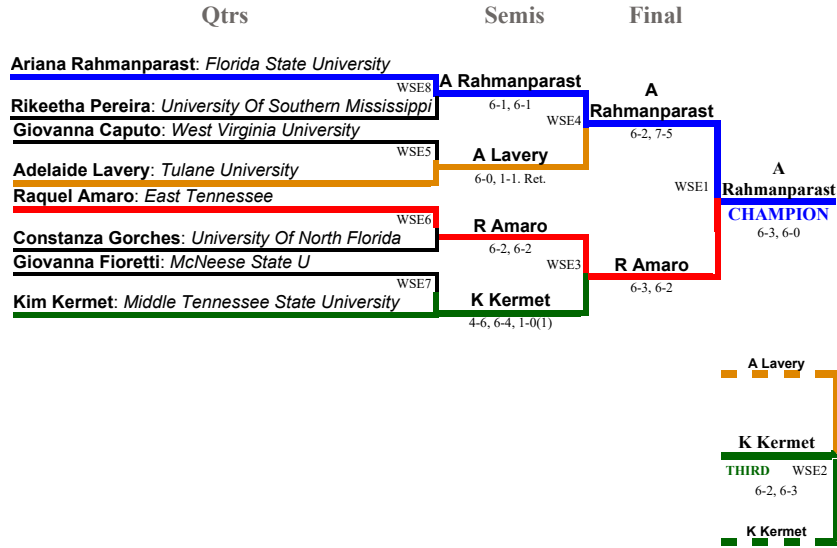

(WSE) Women's Singles - Flight E

Single Elimination with Consolation