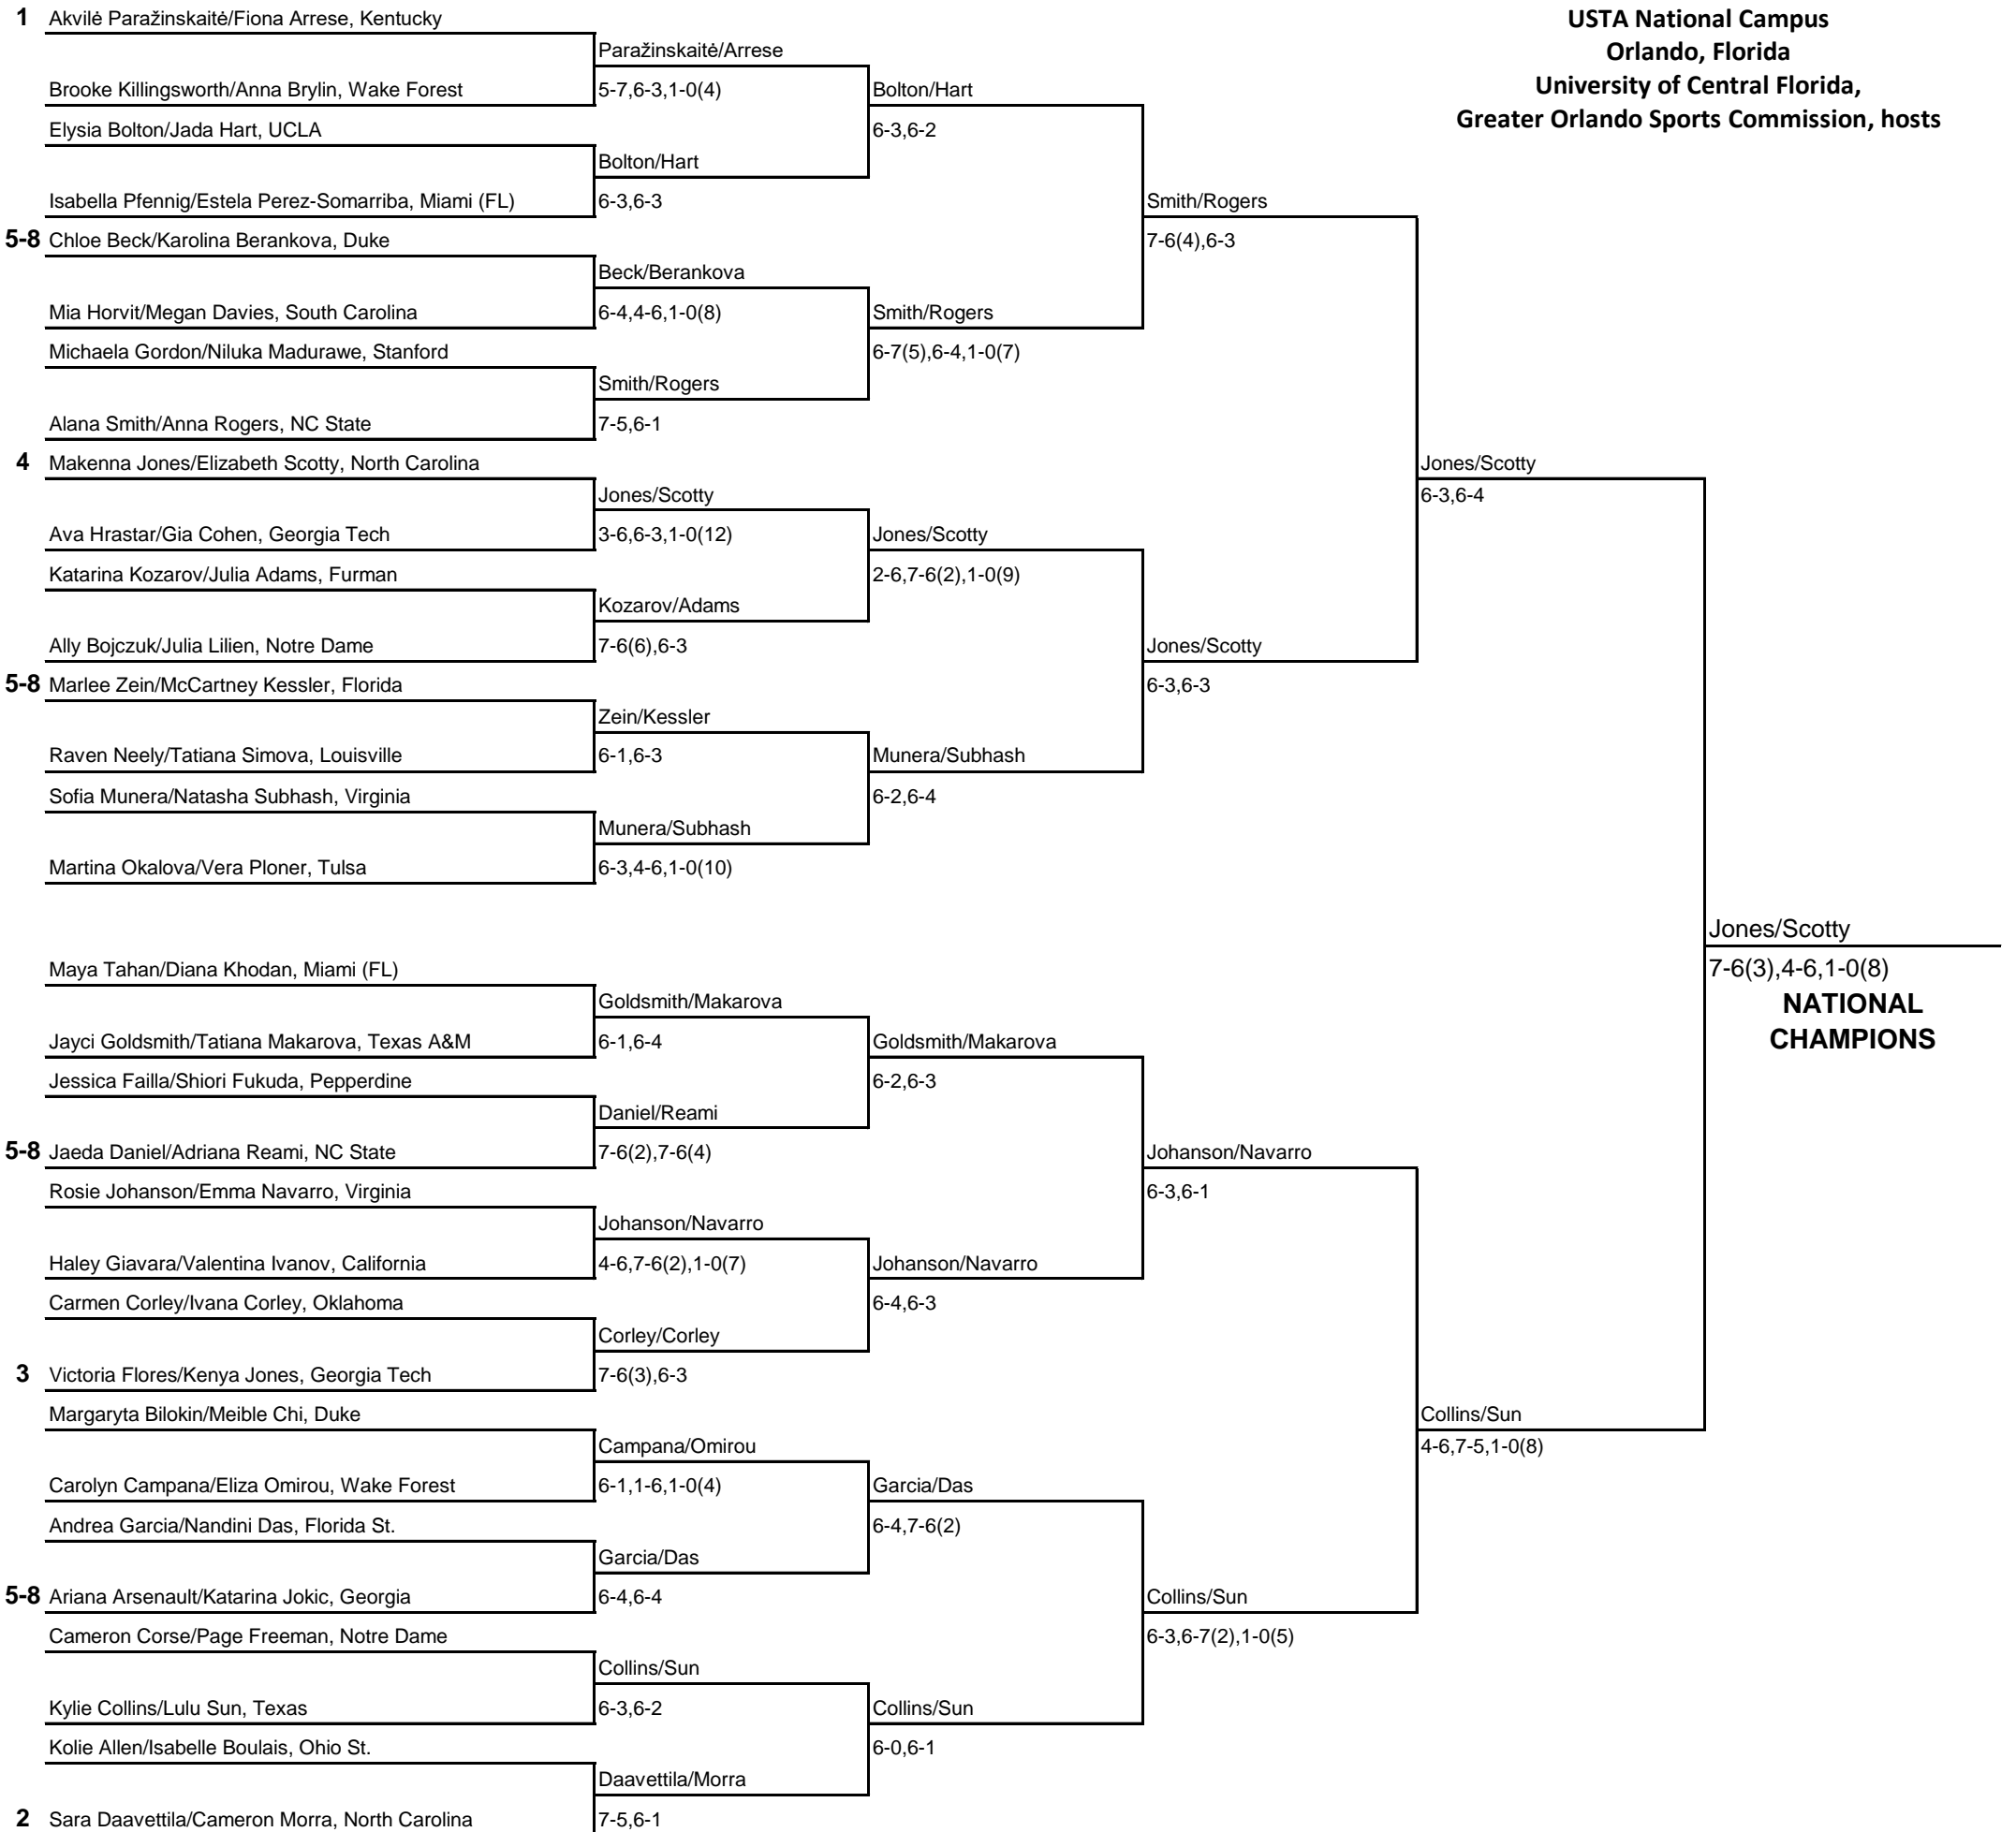

2021 NCAA Division I Women's Tennis Championship

Event: Doubles Championship

Round of 32
May 24

Round of 16
May 25

Quarterfinals
May 26

Semifinals
May 27

Championship
May 28

USTA National Campus
Orlando, Florida
University of Central Florida,
Greater Orlando Sports Commission, hosts

All times are Eastern time.
Information subject to change.

Don't Bet On It.