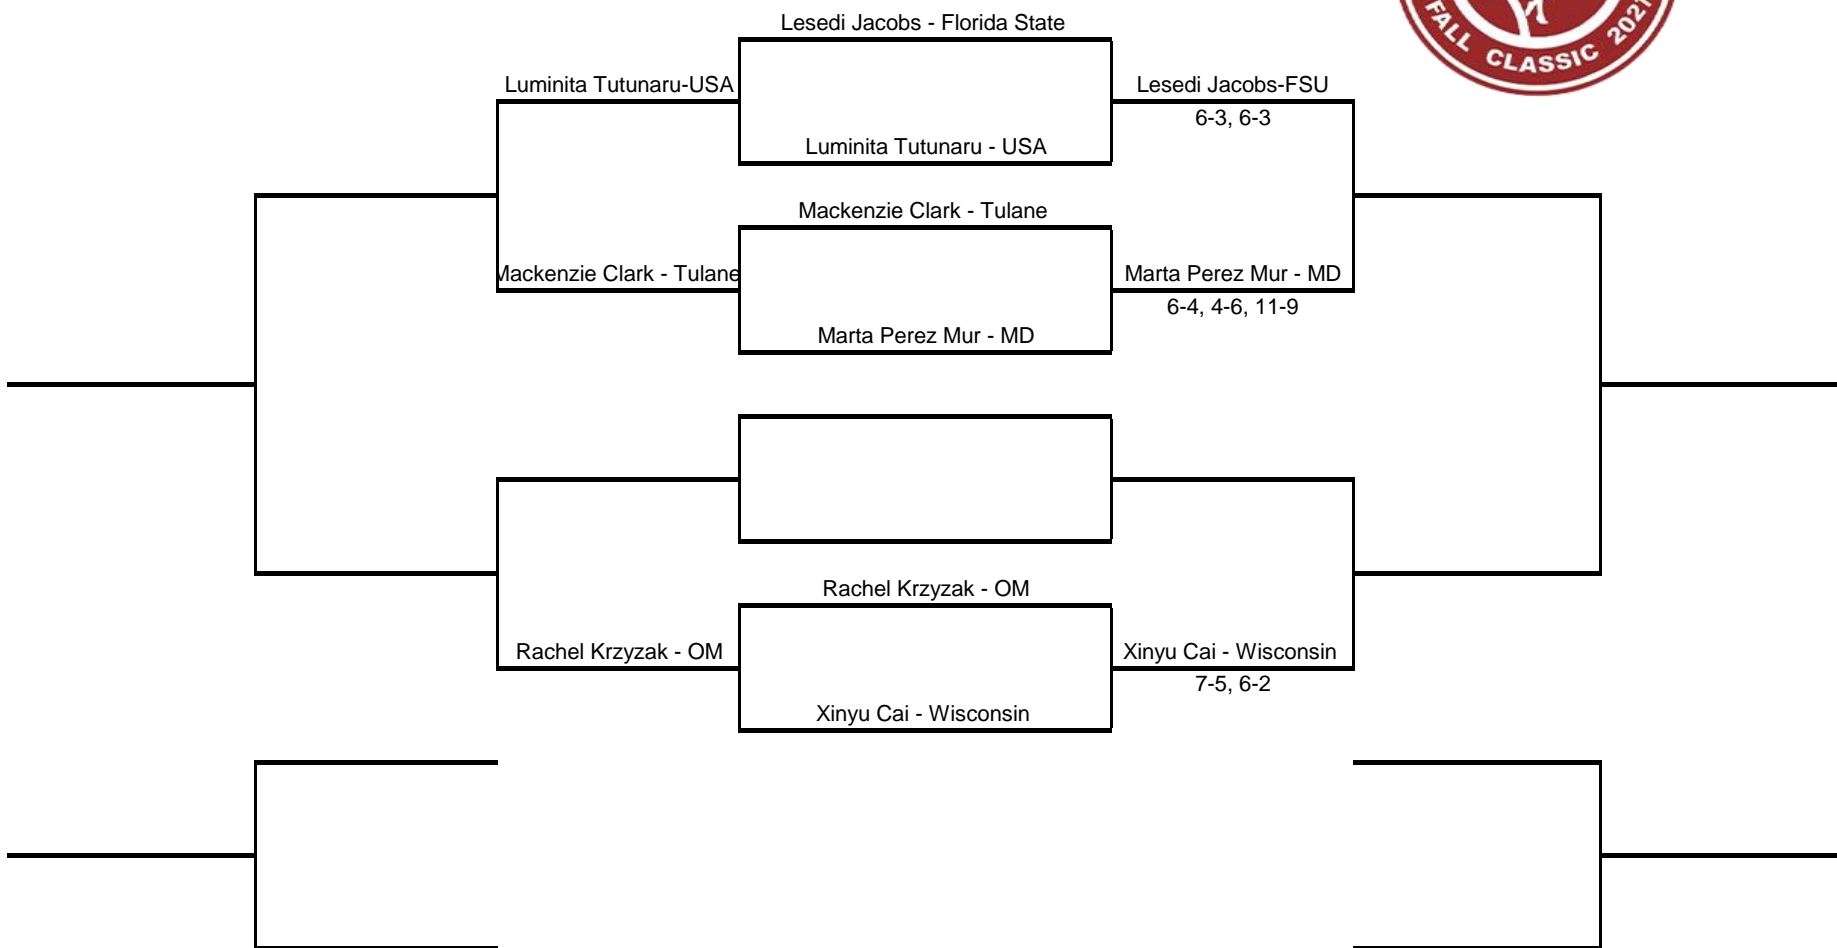

# **Roberta Allison Invitational**

**October 29-30, 2021 • Tuscaloosa, Alabama**

**FINAL STATISTICS**

**2021 Roberta Alison Fall Classic - Bentley/Stephenson Doubles Draw**  
*An Intercollegiate Tennis Association Sanctioned Event*  
 Hosted by The University of Alabama - October 29-30, 2021

**2021 Roberta Alison Fall Classic - Guarachi/Macfarlane Daines Doubles Draw**  
*An Intercollegiate Tennis Association Sanctioned Event*  
 Hosted by The University of Alabama - October 29-30, 2021

**2021 Roberta Alison Fall Classic - Routliffe/Jansen Doubles Draw**  
*An Intercollegiate Tennis Association Sanctioned Event*  
 Hosted by The University of Alabama - October 29-30, 2021

**2021 Roberta Alison Fall Classic - Wilink/Van Dijk Doubles Draw**  
*An Intercollegiate Tennis Association Sanctioned Event*  
 Hosted by The University of Alabama - October 29-30, 2021

# 2021 Roberta Alison Fall Classic - Andie Daniell Singles Draw

An Intercollegiate Tennis Association Sanctioned Event  
Hosted by The University of Alabama (Oct. 29-30, 2021)