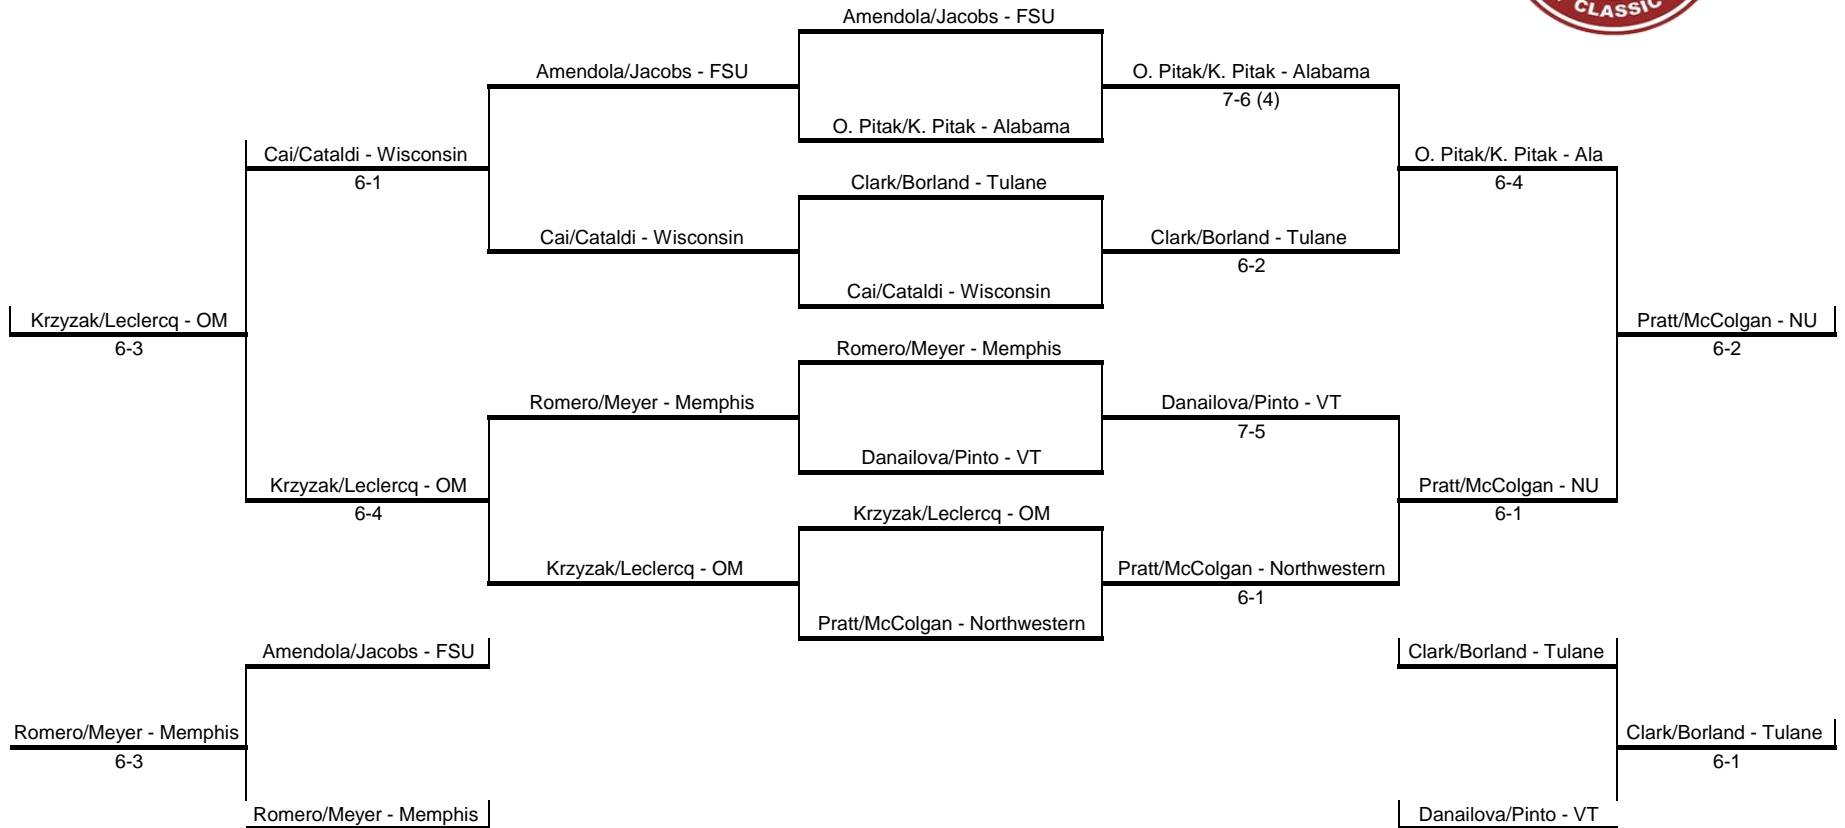

# **Roberta Allison Invitational**

**October 29-30, 2021 • Tuscaloosa, Alabama**

**FINAL STATISTICS**

**2021 Roberta Alison Fall Classic - Bentley/Stephenson Doubles Draw**  
*An Intercollegiate Tennis Association Sanctioned Event*  
 Hosted by The University of Alabama - October 29-30, 2021

**2021 Roberta Alison Fall Classic - Guarachi/Macfarlane Daines Doubles Draw**  
*An Intercollegiate Tennis Association Sanctioned Event*  
 Hosted by The University of Alabama - October 29-30, 2021

**2021 Roberta Alison Fall Classic - Routliffe/Jansen Doubles Draw**  
*An Intercollegiate Tennis Association Sanctioned Event*  
 Hosted by The University of Alabama - October 29-30, 2021

**2021 Roberta Alison Fall Classic - Wilink/Van Dijk Doubles Draw**  
*An Intercollegiate Tennis Association Sanctioned Event*  
 Hosted by The University of Alabama - October 29-30, 2021