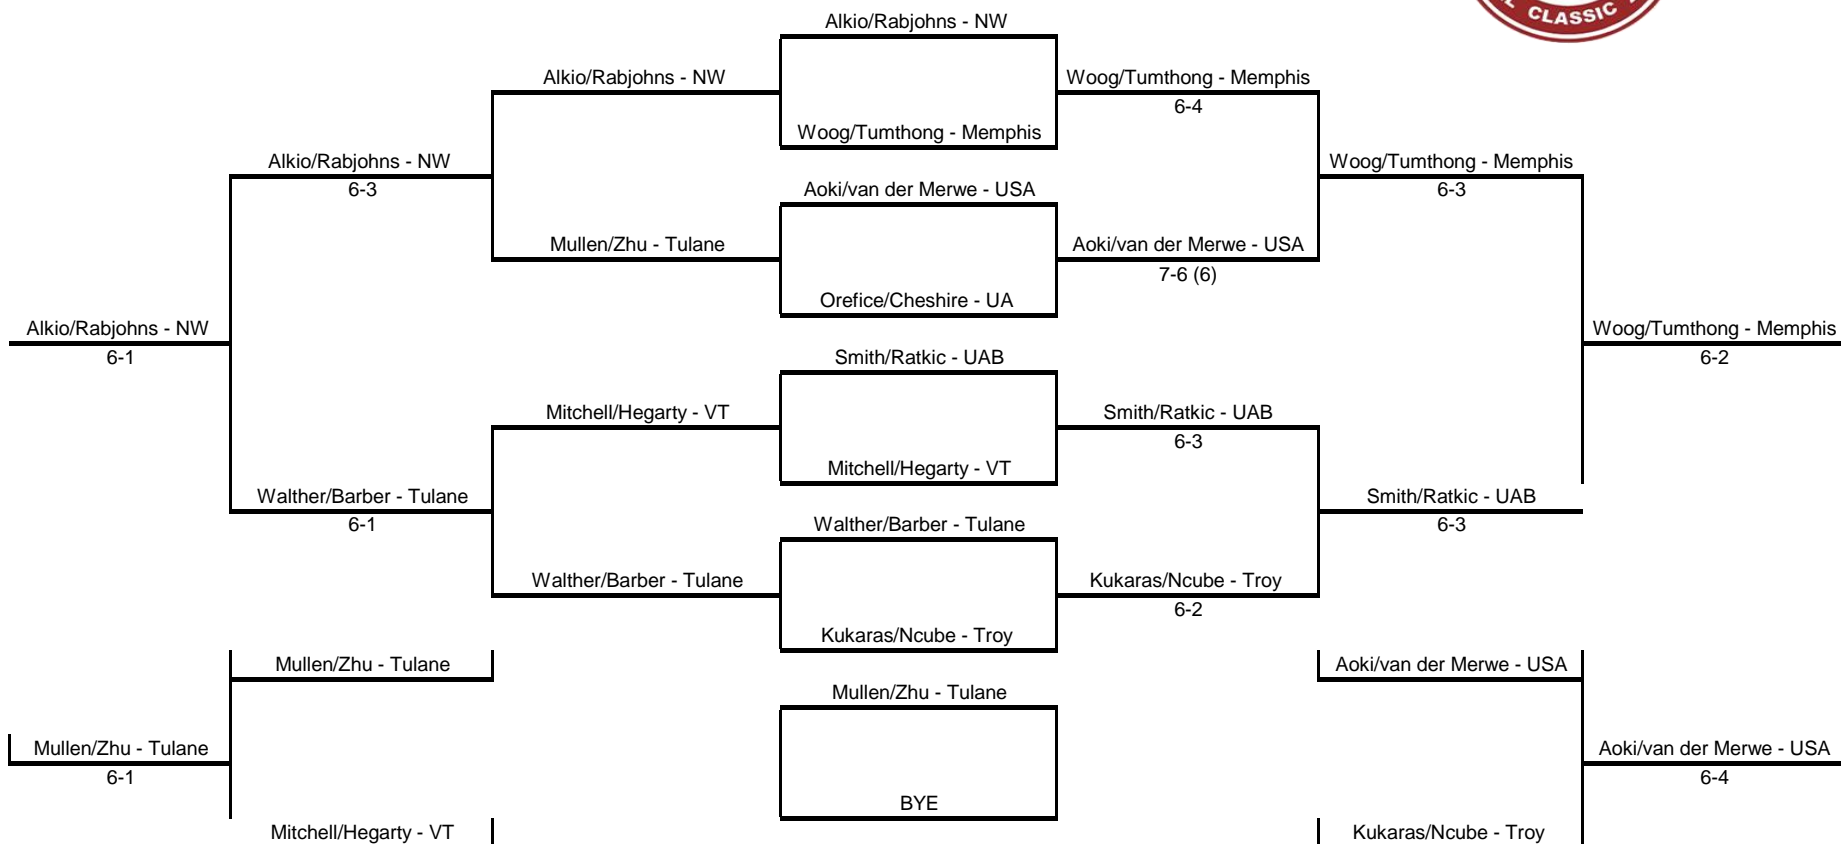

**FSU WOMEN'S TENNIS**

# **Roberta Allison Invitational**

**October 29-30, 2021 • Tuscaloosa, Alabama**

**FINAL STATISTICS**

**2021 Roberta Alison Fall Classic - Bentley/Stephenson Doubles Draw**  
*An Intercollegiate Tennis Association Sanctioned Event*  
 Hosted by The University of Alabama - October 29-30, 2021

**2021 Roberta Alison Fall Classic - Guarachi/Macfarlane Daines Doubles Draw**  
*An Intercollegiate Tennis Association Sanctioned Event*  
 Hosted by The University of Alabama - October 29-30, 2021

**2021 Roberta Alison Fall Classic - Routliffe/Jansen Doubles Draw**  
*An Intercollegiate Tennis Association Sanctioned Event*  
 Hosted by The University of Alabama - October 29-30, 2021