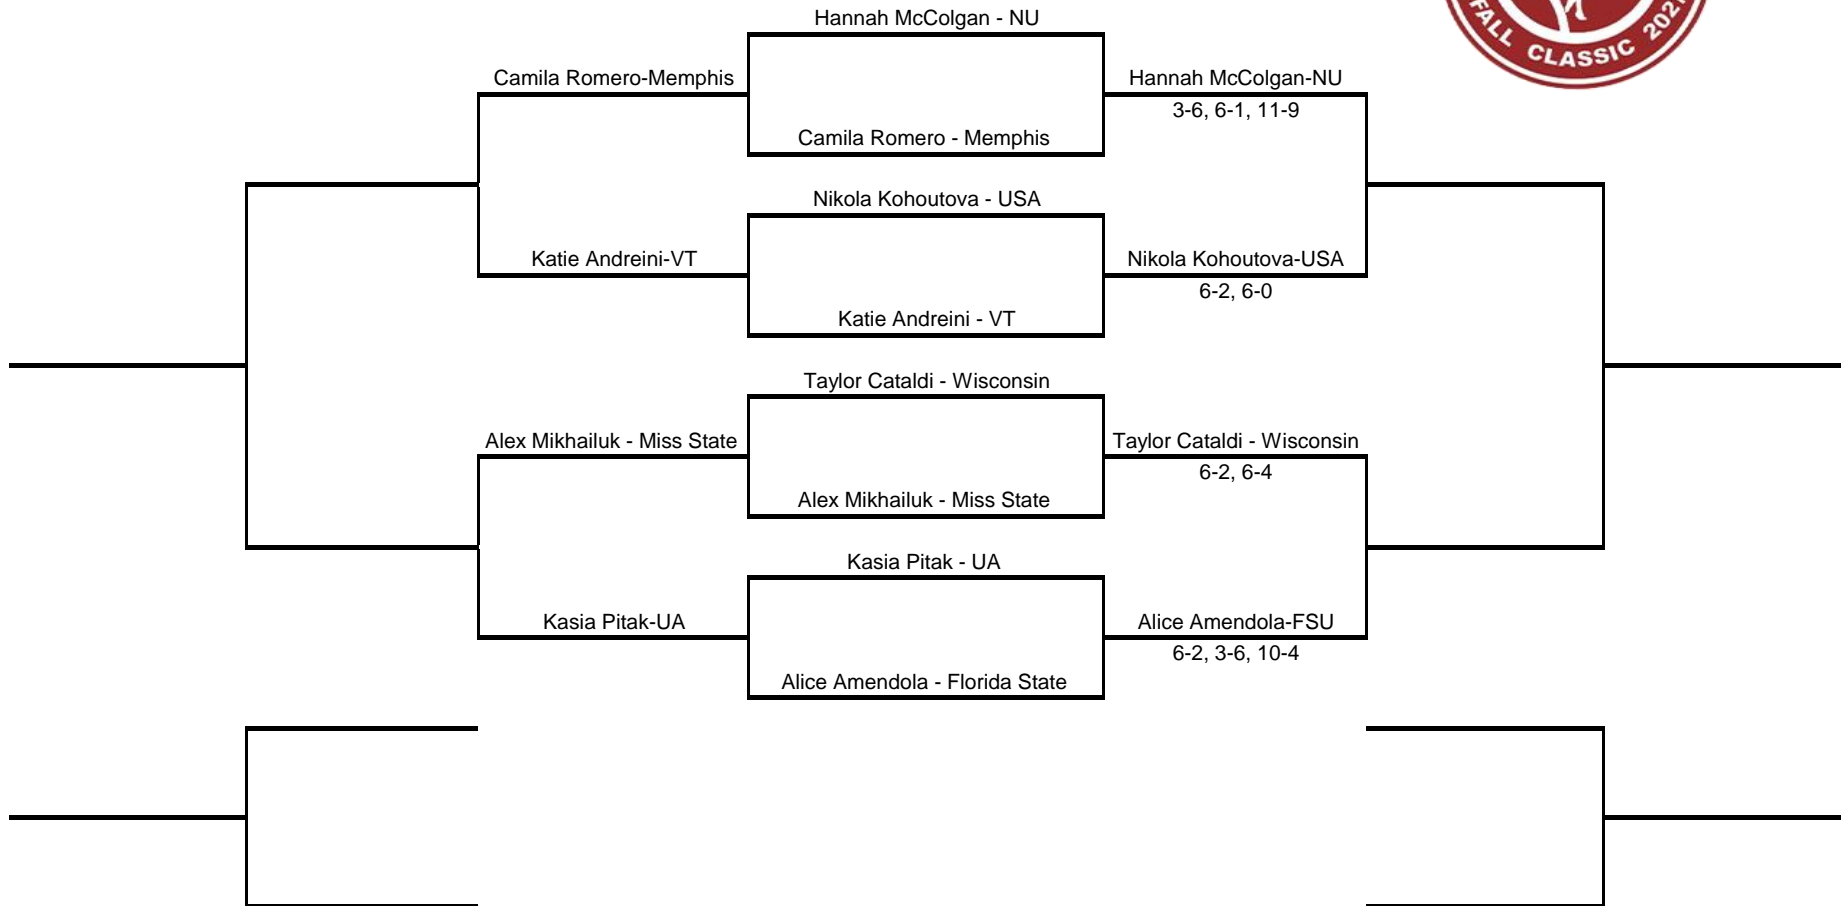

**2021 Roberta Alison Fall Classic - Guarachi/Macfarlane Daines Doubles Draw**  
*An Intercollegiate Tennis Association Sanctioned Event*  
 Hosted by The University of Alabama - October 29-30, 2021

**2021 Roberta Alison Fall Classic - Routliffe/Jansen Doubles Draw**  
*An Intercollegiate Tennis Association Sanctioned Event*  
 Hosted by The University of Alabama - October 29-30, 2021

**2021 Roberta Alison Fall Classic - Wilink/Van Dijk Doubles Draw**  
*An Intercollegiate Tennis Association Sanctioned Event*  
 Hosted by The University of Alabama - October 29-30, 2021

# 2021 Roberta Alison Fall Classic - Andie Daniell Singles Draw

An Intercollegiate Tennis Association Sanctioned Event  
Hosted by The University of Alabama (Oct. 29-30, 2021)

# 2021 Roberta Alison Fall Classic - Alba Cortina Pou Singles Draw

An Intercollegiate Tennis Association Sanctioned Event  
 Hosted by The University of Alabama (Oct. 29-30, 2021)

**2021 Roberta Alison Fall Classic - Jill Breslin Singles Draw**  
*An Intercollegiate Tennis Association Sanctioned Event*  
**Hosted by The University of Alabama (Oct. 29-30, 2021)**