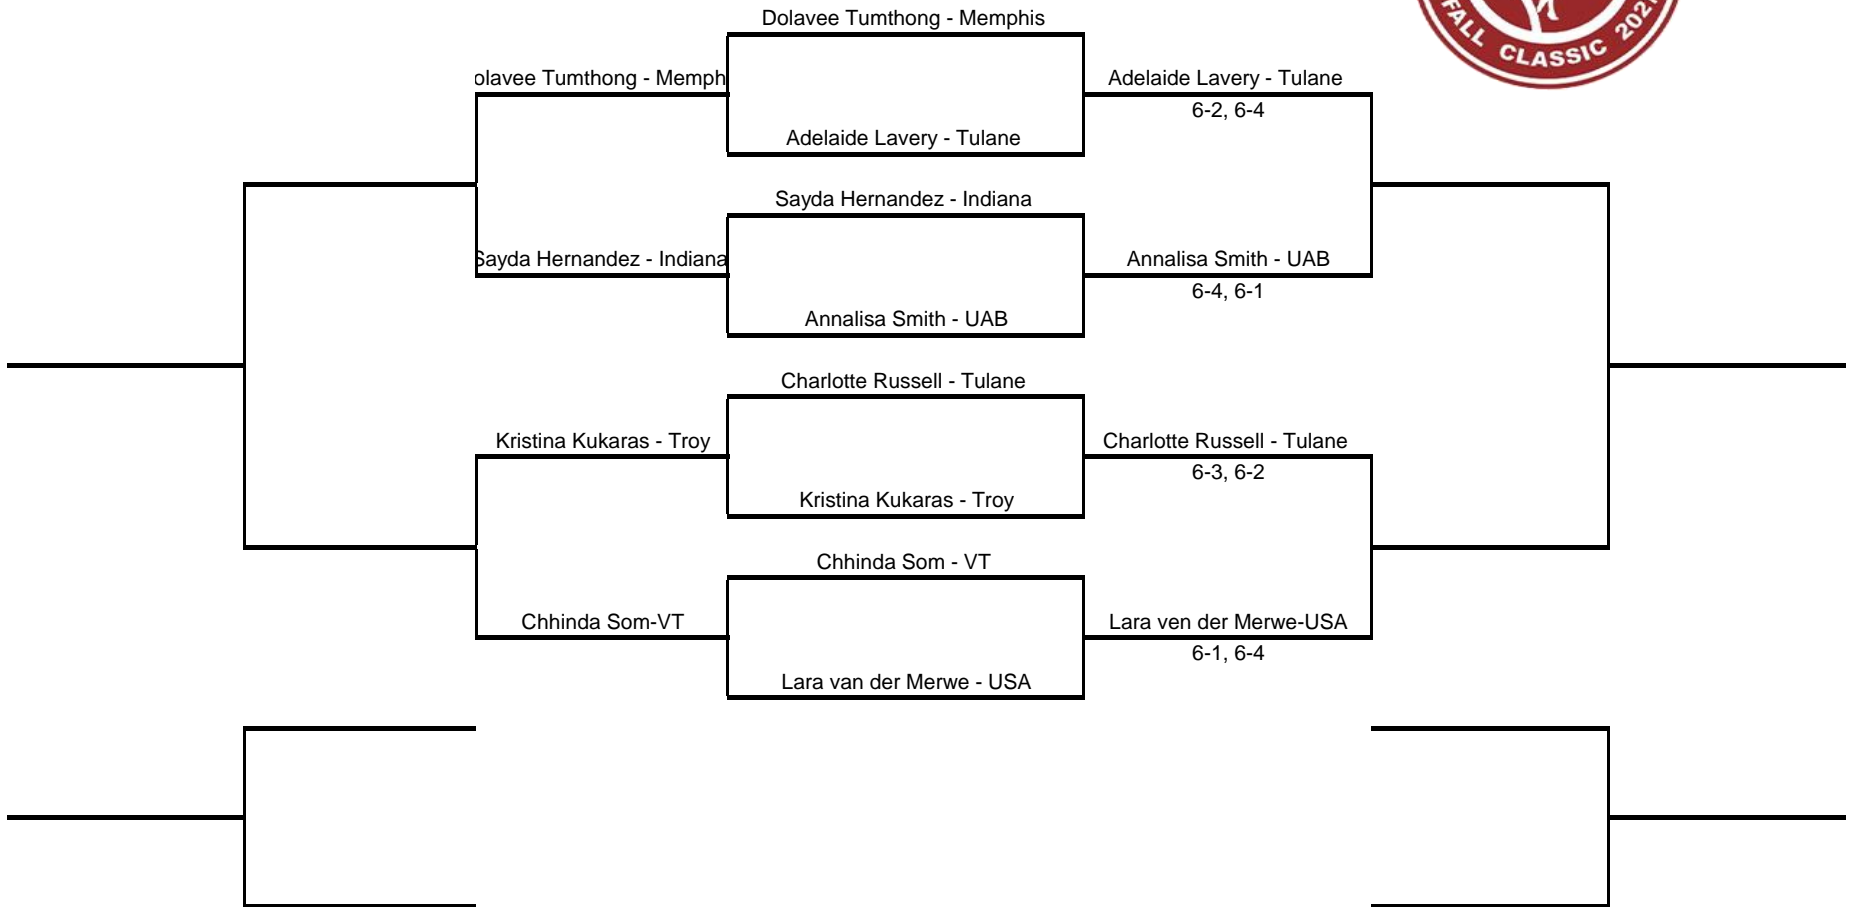

2021 Roberta Alison Fall Classic - Beth Cleino Singles Draw
An Intercollegiate Tennis Association Sanctioned Event
Hosted by The University of Alabama (Oct. 29-30, 2021)