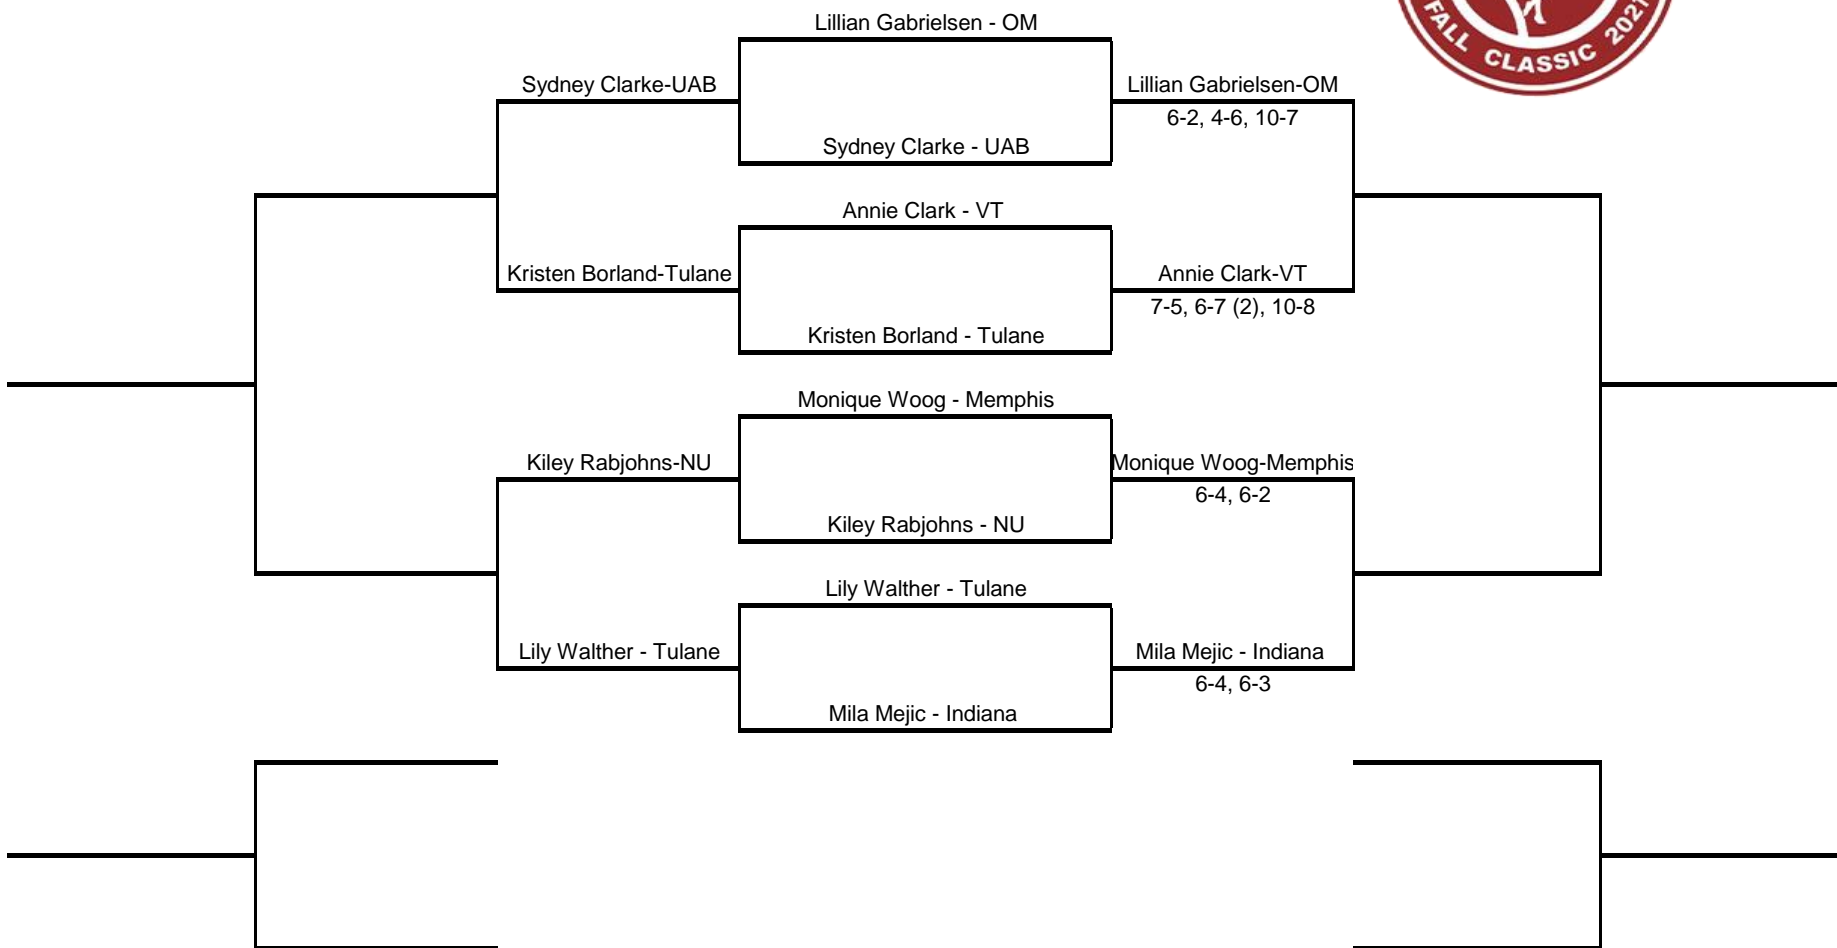

2021 Roberta Alison Fall Classic - Paulina Bigos Singles Draw

An Intercollegiate Tennis Association Sanctioned Event
Hosted by The University of Alabama (Oct. 29-30, 2021)