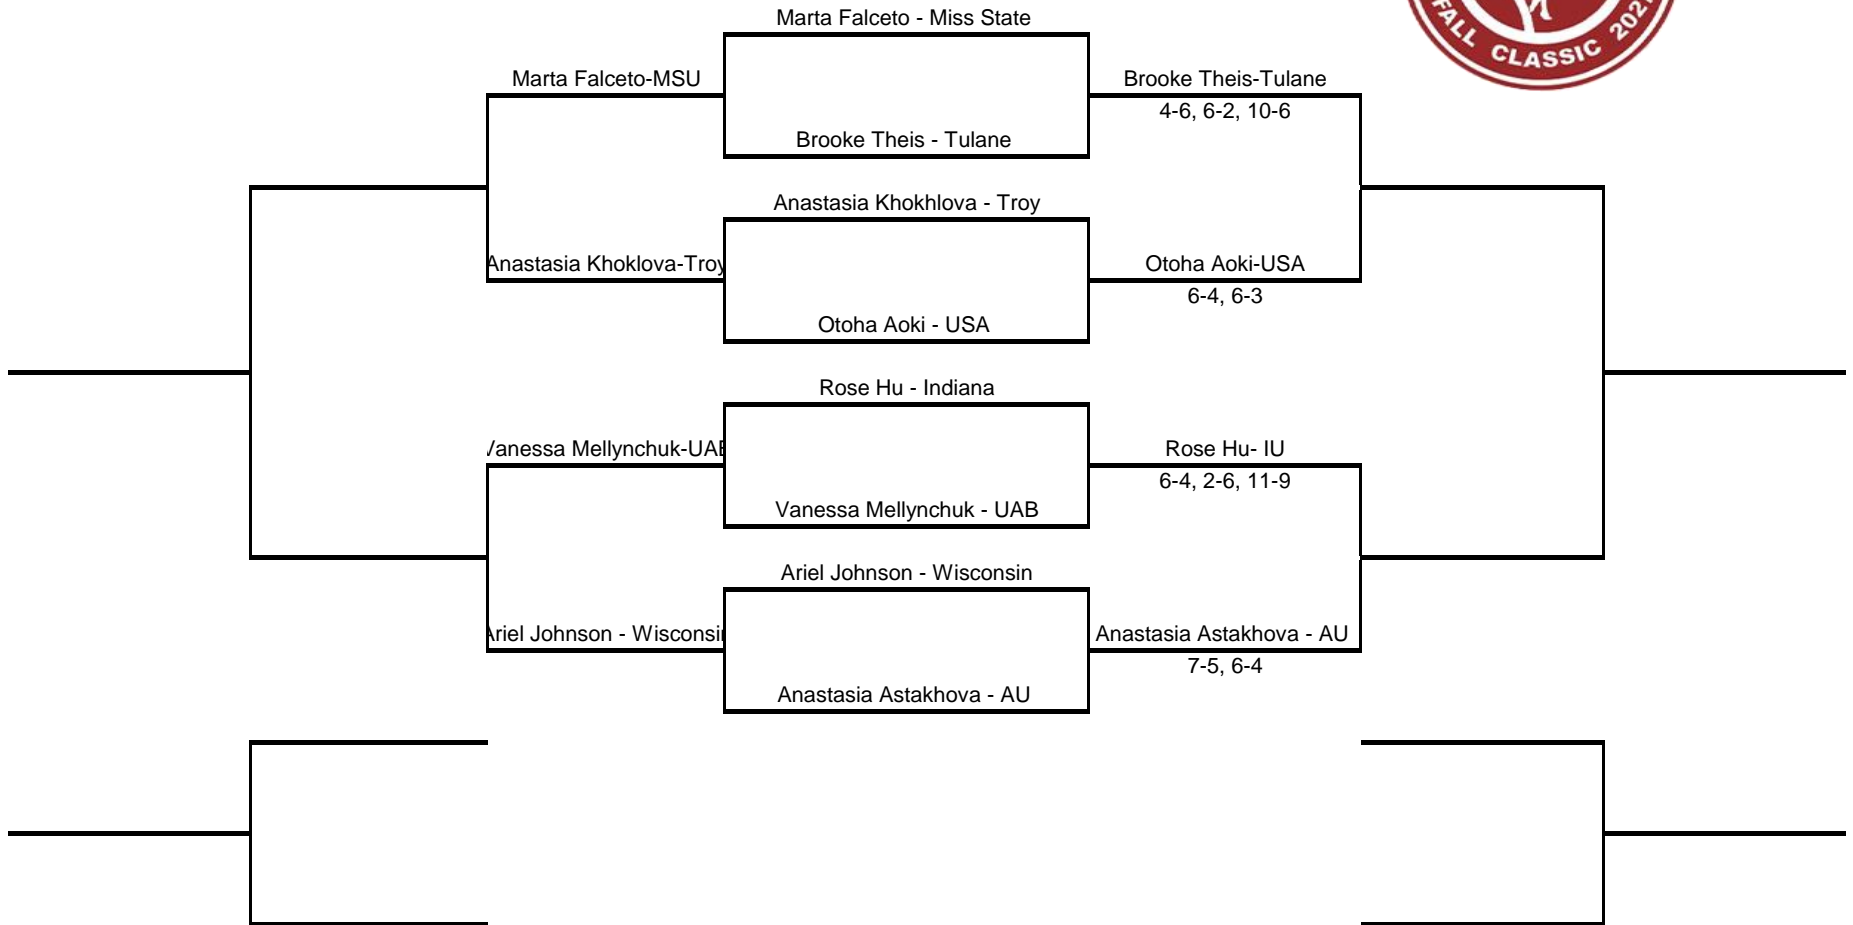

**2021 Roberta Alison Fall Classic - Guarachi/Macfarlane Daines Doubles Draw**  
*An Intercollegiate Tennis Association Sanctioned Event*  
 Hosted by The University of Alabama - October 29-30, 2021

**2021 Roberta Alison Fall Classic - Routliffe/Jansen Doubles Draw**  
*An Intercollegiate Tennis Association Sanctioned Event*  
 Hosted by The University of Alabama - October 29-30, 2021

# 2021 Roberta Alison Fall Classic - Andie Daniell Singles Draw

An Intercollegiate Tennis Association Sanctioned Event  
Hosted by The University of Alabama (Oct. 29-30, 2021)

# 2021 Roberta Alison Fall Classic - Alba Cortina Pou Singles Draw

An Intercollegiate Tennis Association Sanctioned Event  
 Hosted by The University of Alabama (Oct. 29-30, 2021)

**2021 Roberta Alison Fall Classic - Jill Breslin Singles Draw**  
*An Intercollegiate Tennis Association Sanctioned Event*  
**Hosted by The University of Alabama (Oct. 29-30, 2021)**

**2021 Roberta Alison Fall Classic - Alice Tunaru Singles Draw**  
*An Intercollegiate Tennis Association Sanctioned Event*  
 Hosted by The University of Alabama (Oct. 29-30, 2021)

**2021 Roberta Alison Fall Classic - Patti Farmer Singles Draw**  
*An Intercollegiate Tennis Association Sanctioned Event*  
 Hosted by The University of Alabama (Oct. 29-30, 2021)