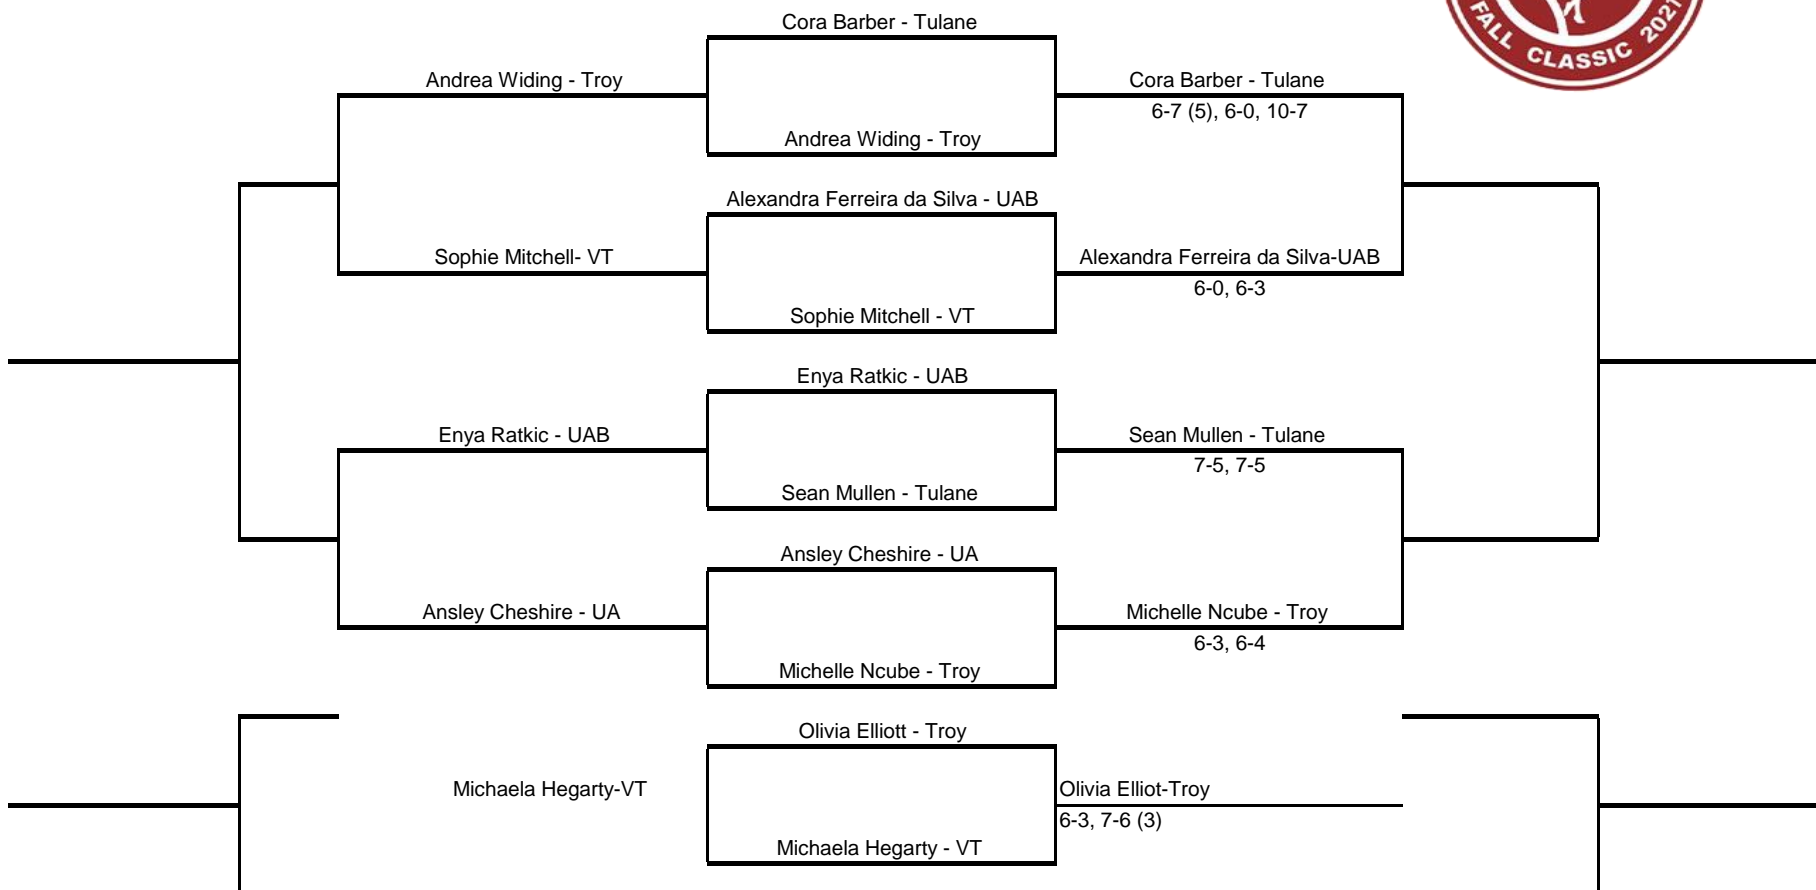

# 2021 Roberta Alison Fall Classic - Alba Cortina Pou Singles Draw

An Intercollegiate Tennis Association Sanctioned Event  
 Hosted by The University of Alabama (Oct. 29-30, 2021)

**2021 Roberta Alison Fall Classic - Jill Breslin Singles Draw**  
*An Intercollegiate Tennis Association Sanctioned Event*  
**Hosted by The University of Alabama (Oct. 29-30, 2021)**

**2021 Roberta Alison Fall Classic - Alice Tunaru Singles Draw**  
*An Intercollegiate Tennis Association Sanctioned Event*  
 Hosted by The University of Alabama (Oct. 29-30, 2021)

**2021 Roberta Alison Fall Classic - Patti Farmer Singles Draw**  
*An Intercollegiate Tennis Association Sanctioned Event*  
 Hosted by The University of Alabama (Oct. 29-30, 2021)