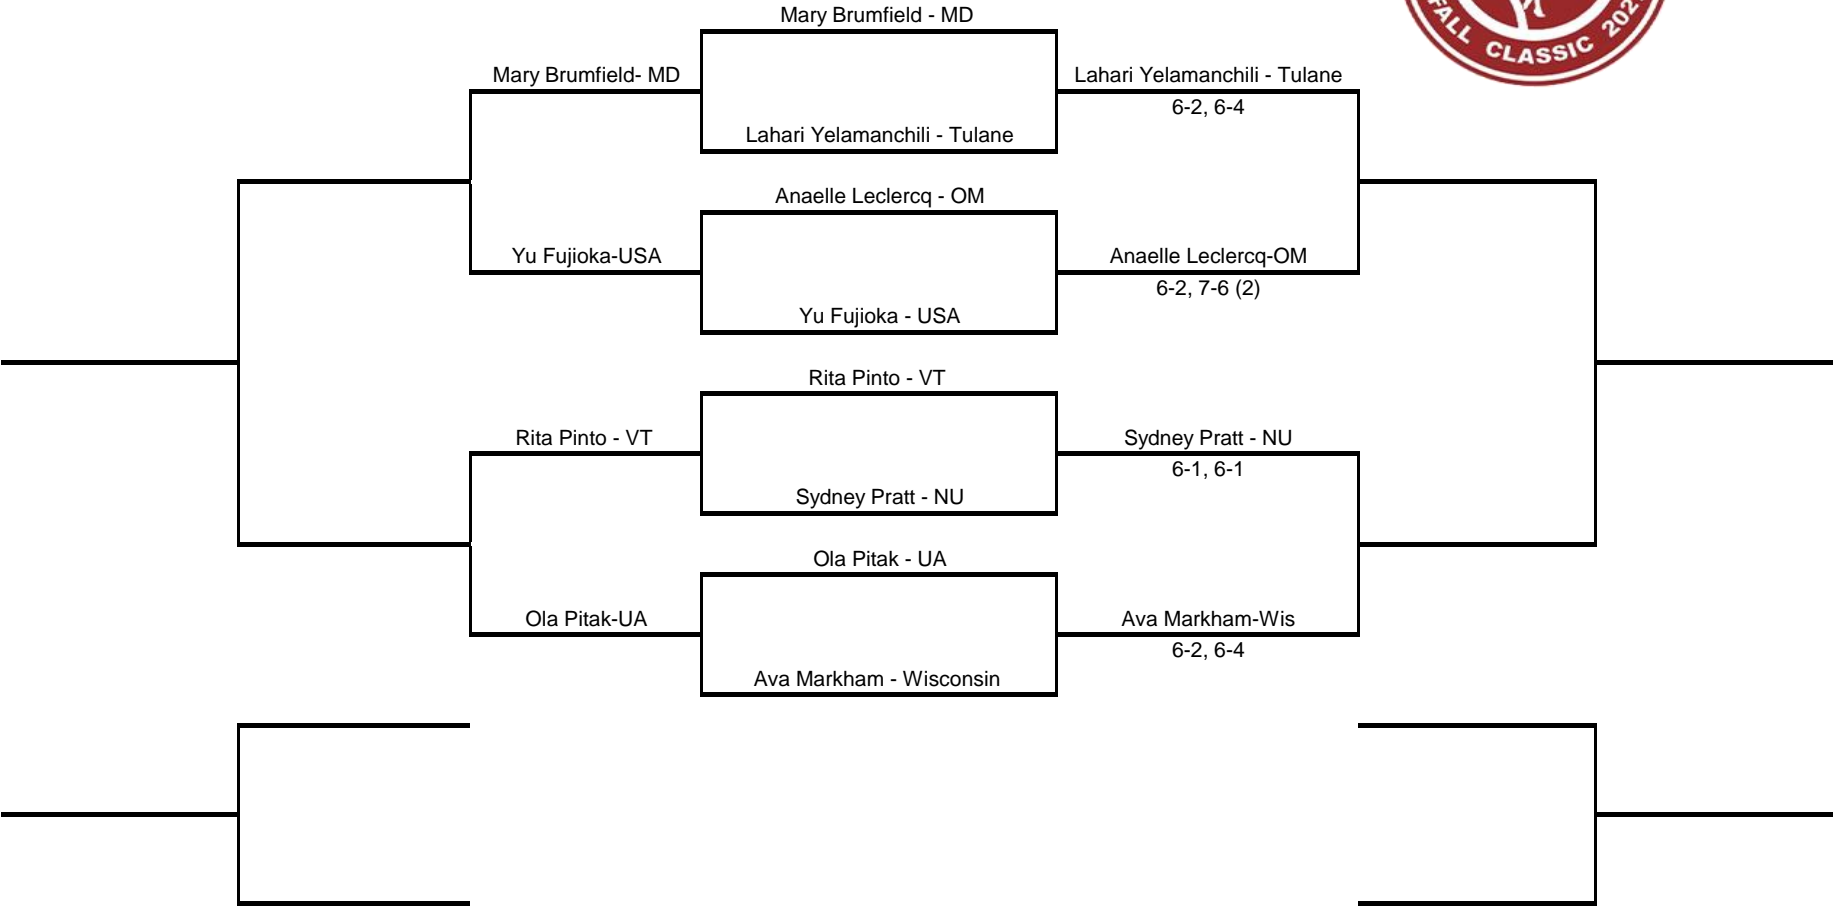

2021 Roberta Alison Fall Classic - Alba Cortina Pou Singles Draw

An Intercollegiate Tennis Association Sanctioned Event
Hosted by The University of Alabama (Oct. 29-30, 2021)