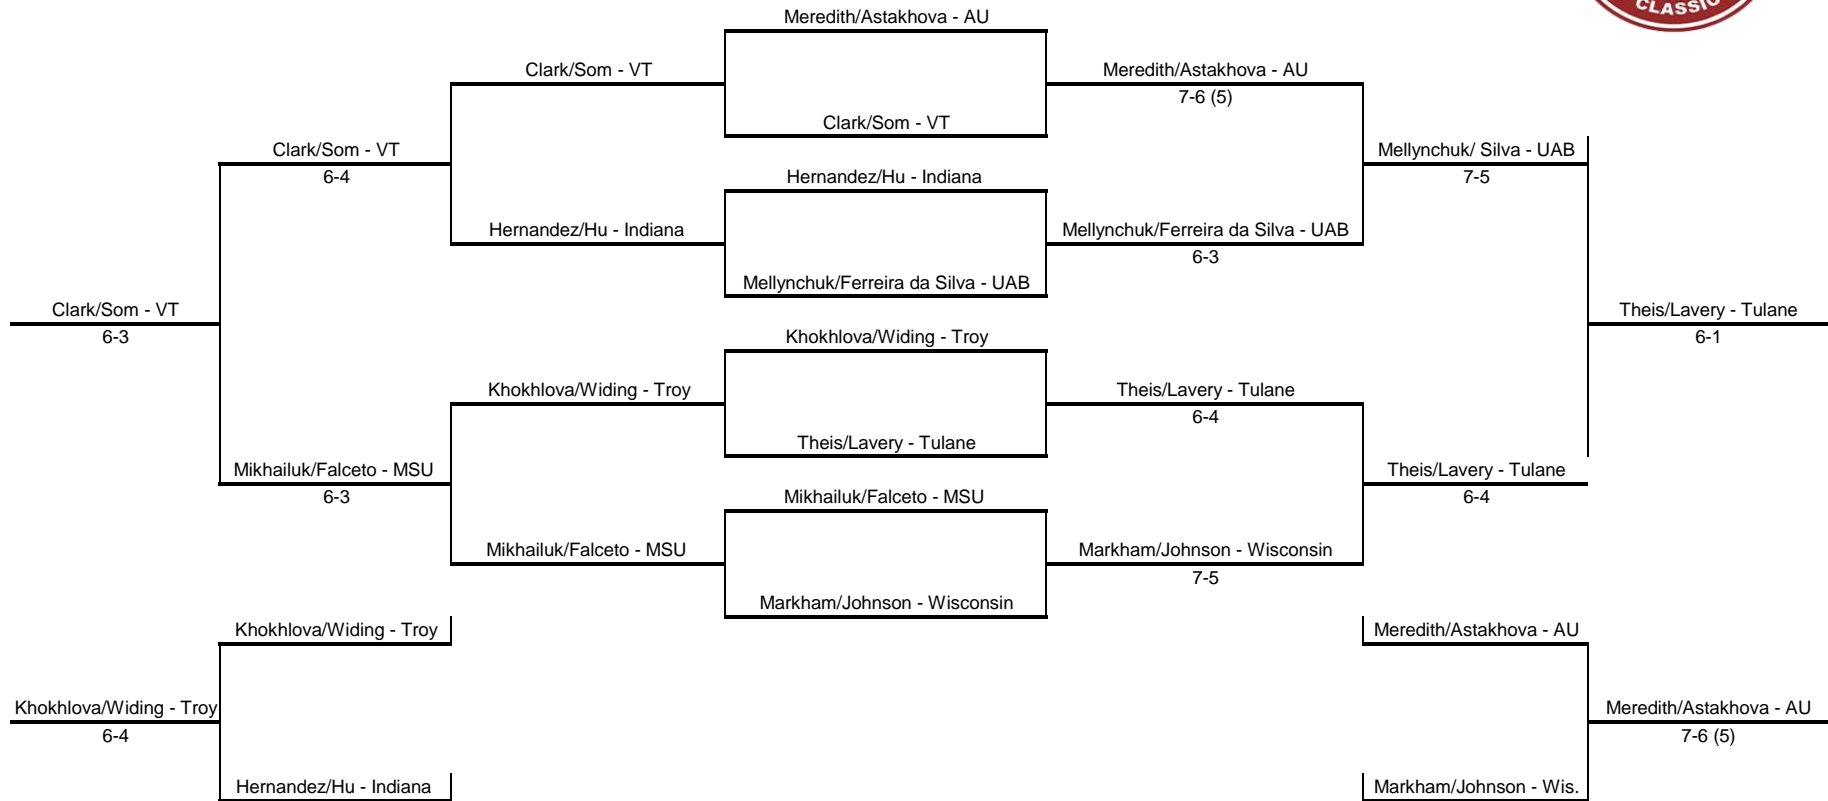

**FSU WOMEN'S TENNIS**

# **Roberta Allison Invitational**

**October 29-30, 2021 • Tuscaloosa, Alabama**

**FINAL STATISTICS**

**2021 Roberta Alison Fall Classic - Bentley/Stephenson Doubles Draw**  
*An Intercollegiate Tennis Association Sanctioned Event*  
 Hosted by The University of Alabama - October 29-30, 2021

**2021 Roberta Alison Fall Classic - Guarachi/Macfarlane Daines Doubles Draw**  
*An Intercollegiate Tennis Association Sanctioned Event*  
 Hosted by The University of Alabama - October 29-30, 2021

**2021 Roberta Alison Fall Classic - Routliffe/Jansen Doubles Draw**  
*An Intercollegiate Tennis Association Sanctioned Event*  
 Hosted by The University of Alabama - October 29-30, 2021

**2021 Roberta Alison Fall Classic - Wilink/Van Dijk Doubles Draw**  
*An Intercollegiate Tennis Association Sanctioned Event*  
 Hosted by The University of Alabama - October 29-30, 2021