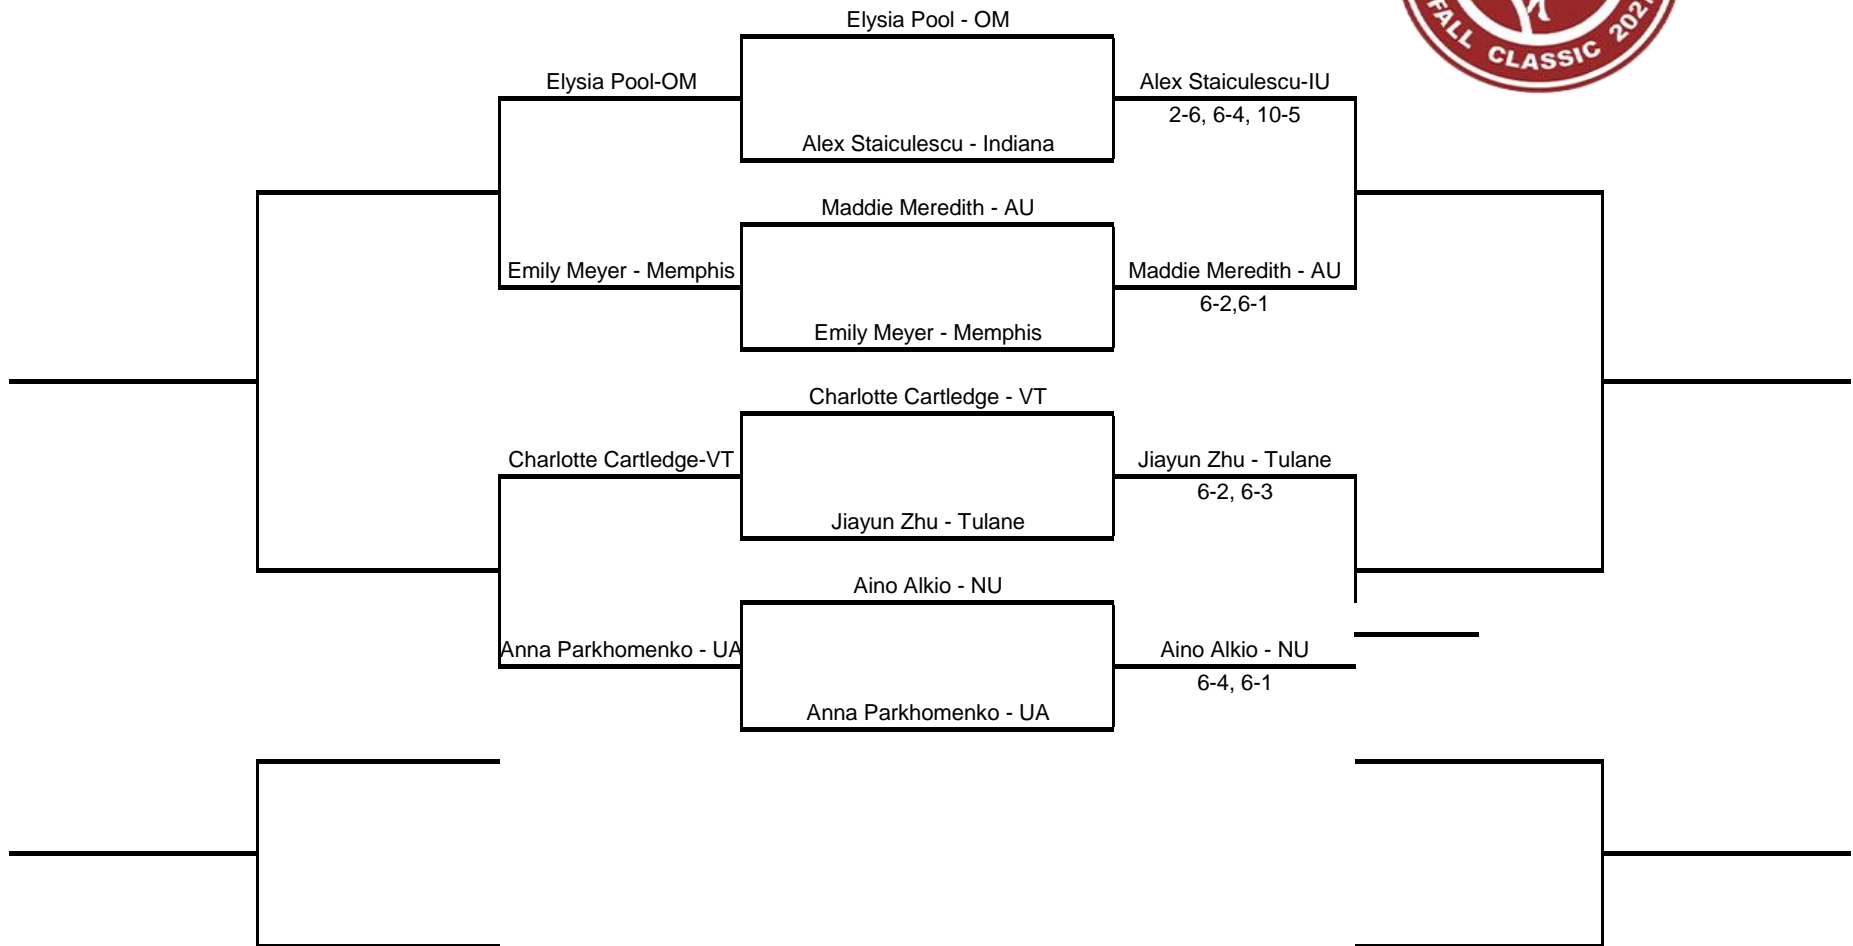

2021 Roberta Alison Fall Classic - Stefanie Leung Singles Draw

An Intercollegiate Tennis Association Sanctioned Event
Hosted by The University of Alabama (Oct. 29-30, 2021)