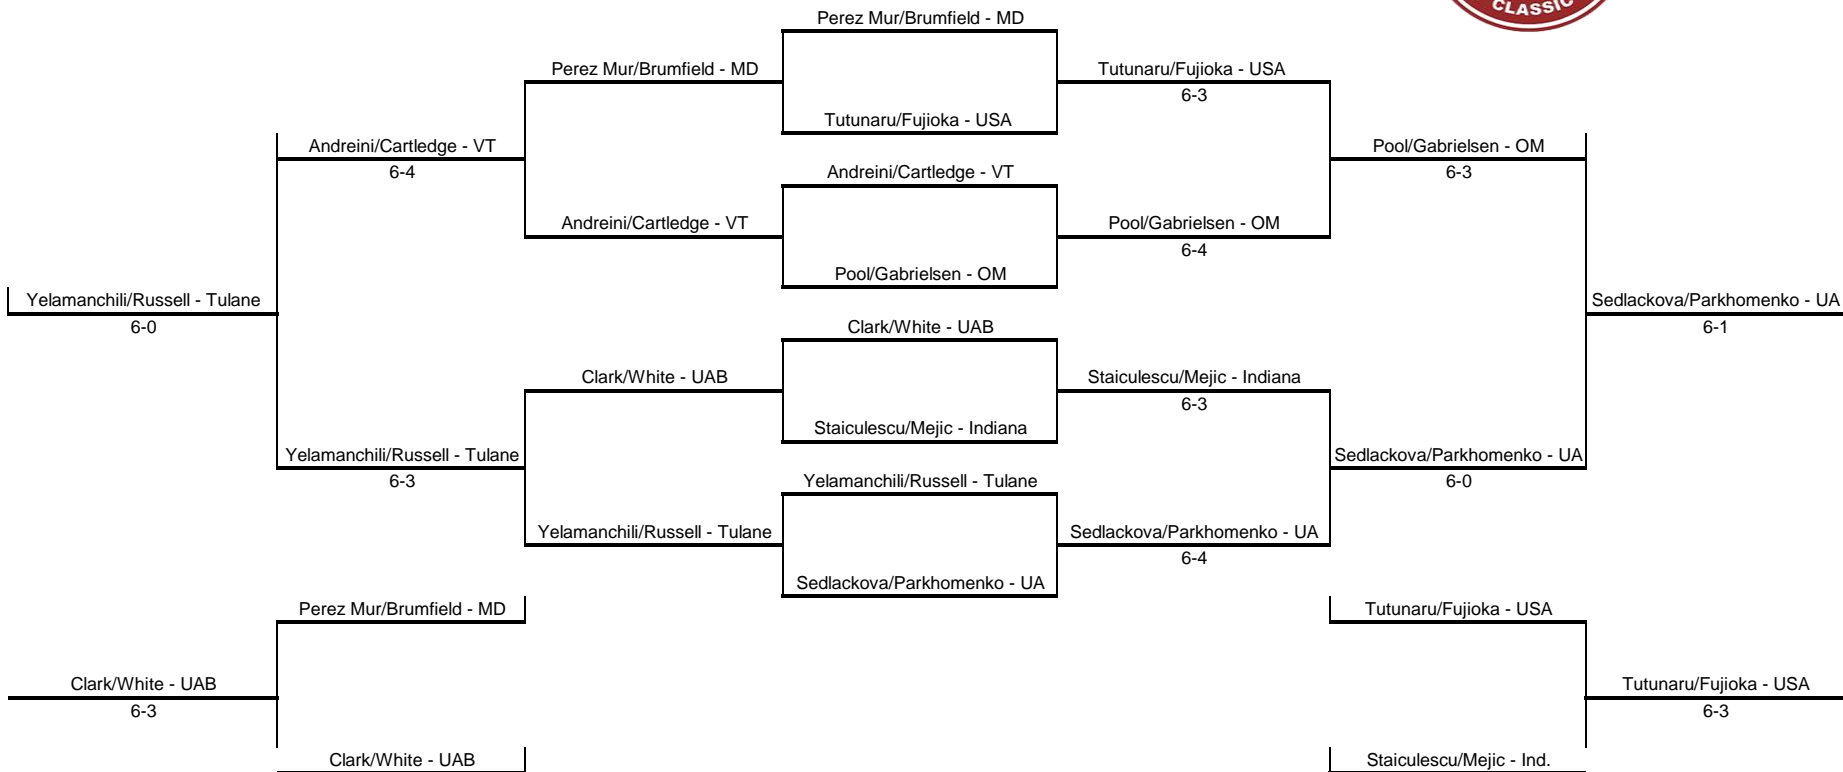

2021 Roberta Alison Fall Classic - Wilink/Van Dijk Doubles Draw
An Intercollegiate Tennis Association Sanctioned Event
Hosted by The University of Alabama - October 29-30, 2021