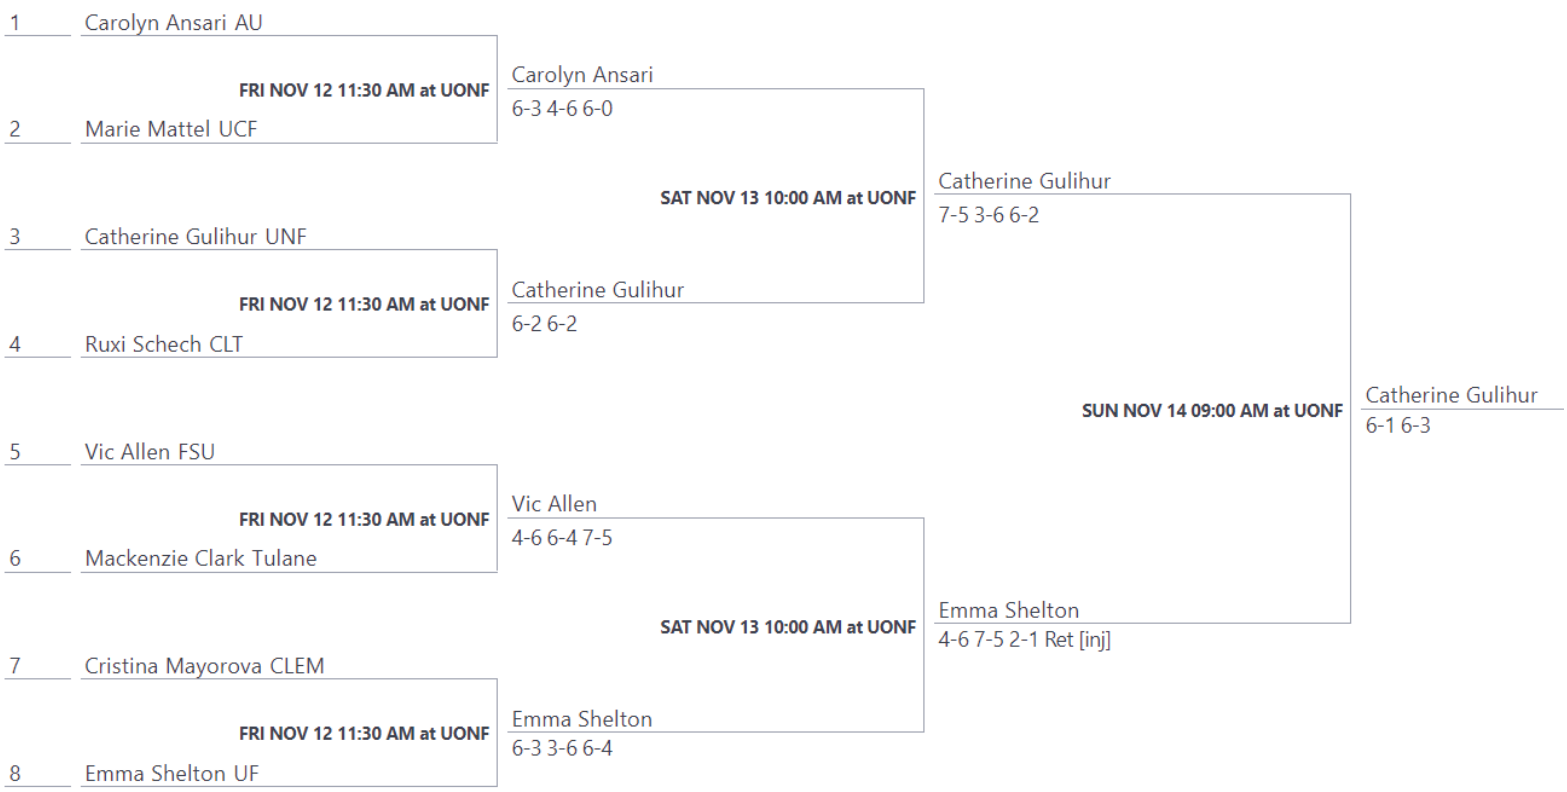

Event: Women's Open doubles ▾

Draw: Flight 2 ▾

Draw stage: East

Event: Women's Open doubles ▾

Draw: Flight 2 ▾

Draw stage: West

Event: Women's Open doubles ▾

Draw: Flight 2 ▾

Draw stage: 3-4 playoff

Event: Women's Open doubles ▾

Draw: Flight 3 ▾

Draw stage: Main

GROUP 1			AMENDOLA/ARKADIANOU	LAVERY /THEIS	LONG/LODZKI	MULLEN/ZHU	DAVIS/CHEN	W/L
1	Amendola, A / Arkadianou, A	FSU		5-7	Sat Nov 13 09:00 AM at UONF			0/1
2	Lavery, A / Theis, B	Tulane	7-5		3-6		3-6	1/2
3	Long, A / Lodzki, S	UNF	Sat Nov 13 09:00 AM at UONF	6-3		6-4		2/0
4	Mullen, S / Zhu, J	Tulane			4-6		4-6	0/2
5	Davis, A / Chen, Y	UNF / AU		6-3		6-4		2/0

Event: Women's Open singles ▾

Draw: Flight A ▾

Draw stage: East

Event: Women's Open singles ▾

Draw: Flight A ▾

Draw stage: West

Event: Women's Open singles ▾

Draw: Flight A 3rd-4th ▾

Draw stage: Main

Event: Women's Open singles ▾

Draw: Flight B ▾

Draw stage: East

Event: Women's Open singles ▾

Draw: Flight B ▾

Draw stage: West

Event: Women's Open singles ▾