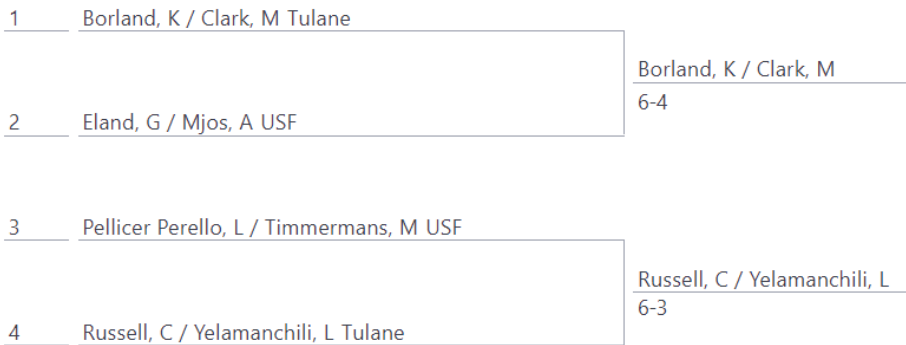

Event: Women's Open doubles ▾

Draw: Flight 2 ▾

Draw stage: East

Event: Women's Open doubles ▾

Draw: Flight 2 ▾

Draw stage: West

Event: Women's Open doubles ▾

Draw: Flight 2 ▾

Draw stage: 3-4 playoff

Event: Women's Open doubles ▾

Draw: Flight 3 ▾

Draw stage: Main

GROUP 1			AMENDOLA/ARKADIANOU	LAVERY /THEIS	LONG/LODZKI	MULLEN/ZHU	DAVIS/CHEN	W/L
1	Amendola, A / Arkadianou, A	FSU		5-7	Sat Nov 13 09:00 AM at UONF			0/1
2	Lavery, A / Theis, B	Tulane	7-5		3-6		3-6	1/2
3	Long, A / Lodzki, S	UNF	Sat Nov 13 09:00 AM at UONF	6-3		6-4		2/0
4	Mullen, S / Zhu, J	Tulane			4-6		4-6	0/2
5	Davis, A / Chen, Y	UNF / AU		6-3		6-4		2/0