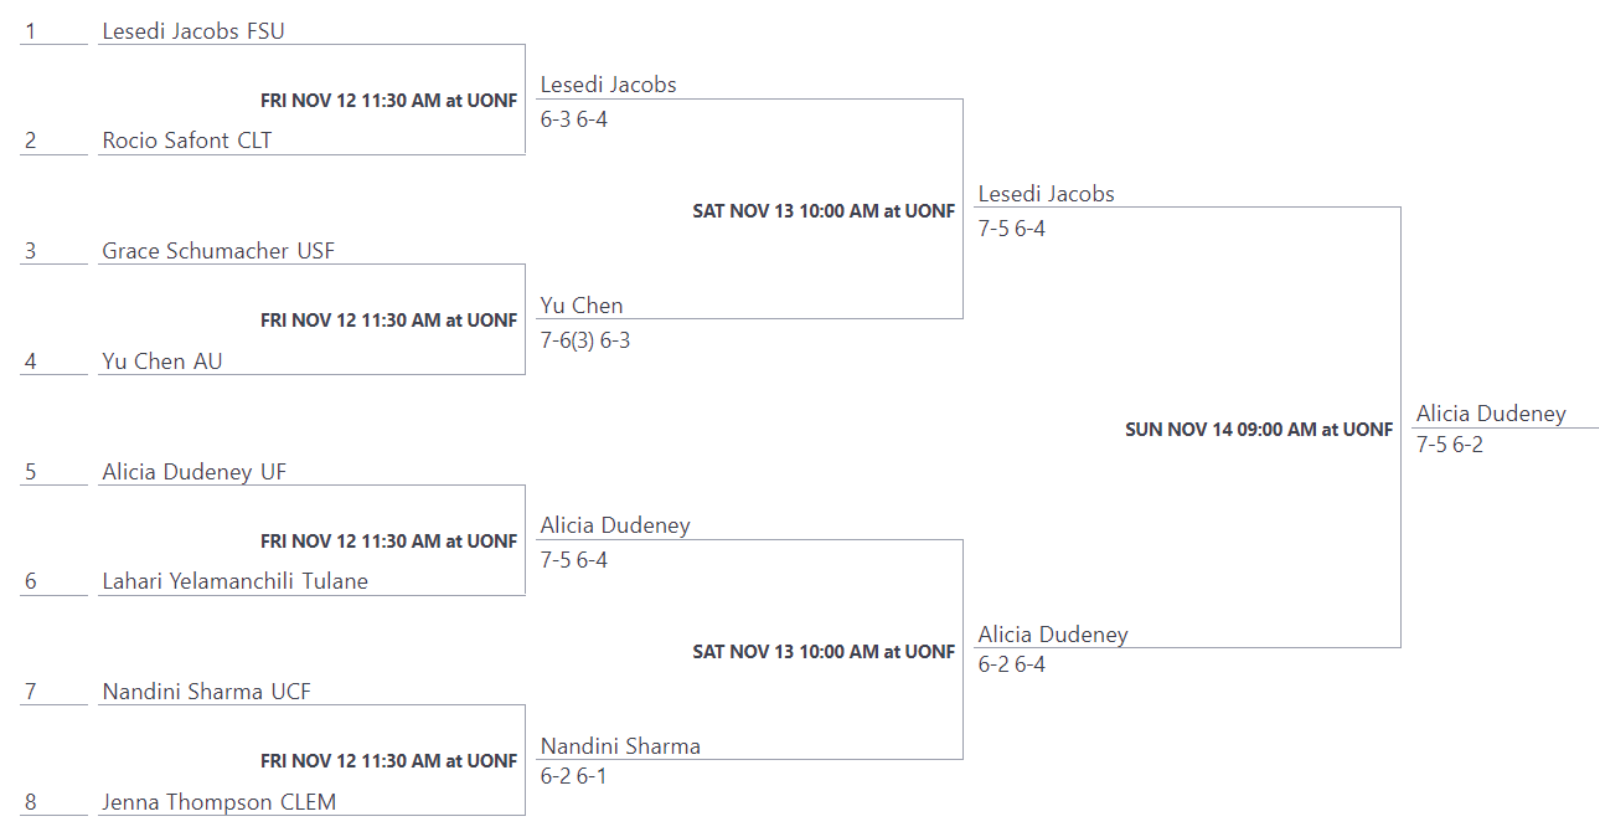

Event: Women's Open doubles ▾

Draw: Flight 2 ▾

Draw stage: East

Event: Women's Open doubles ▾

Draw: Flight 2 ▾

Draw stage: West

Event: Women's Open doubles ▾

Draw: Flight 2 ▾

Event: Women's Open singles ▾

Draw: Flight A ▾

Draw stage: East

Event: Women's Open singles ▾

Draw: Flight A ▾

Draw stage: West

Event: Women's Open singles ▾

Draw: Flight A 3rd-4th ▾

Draw stage: Main

Event: Women's Open singles ▾

Draw: Flight B ▾

Draw stage: East

Event: Women's Open singles ▾

Draw: Flight B ▾

Draw stage: West

Event: Women's Open singles ▾

Draw: Flight B ▾

Draw stage: 3-4 playoff

Event: Women's Open singles ▾

Draw: Flight B ▾

Draw stage: South

Event: Women's Open singles ▾

Draw: Flight C ▾

Draw stage: East