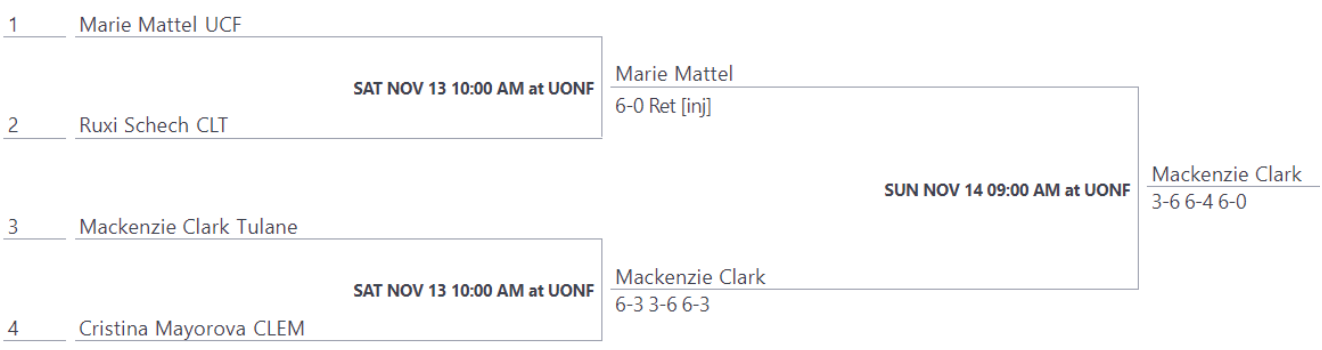

Event: Women's Open singles ▾

Draw: Flight A ▾

Draw stage: East

Event: Women's Open singles ▾

Draw: Flight A ▾

Draw stage: West

Event: Women's Open singles ▾

Draw: Flight A 3rd-4th ▾

Draw stage: Main

Event: Women's Open singles ▾

Draw: Flight B ▾

Draw stage: East

Event: Women's Open singles ▾

Draw: Flight B ▾

Draw stage: West

Event: Women's Open singles ▾