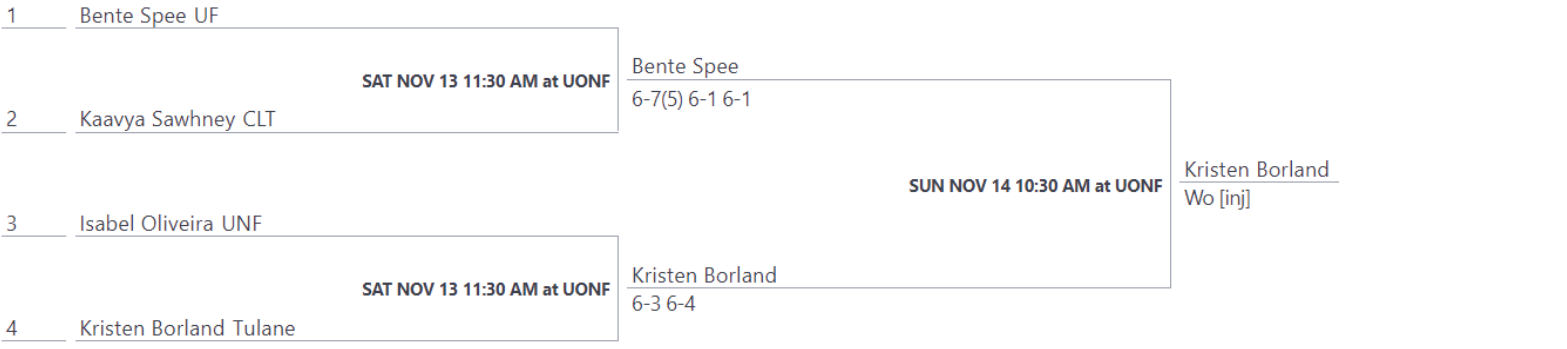

Event: Women's Open singles ▾

Draw: Flight C ▾

Draw stage: West