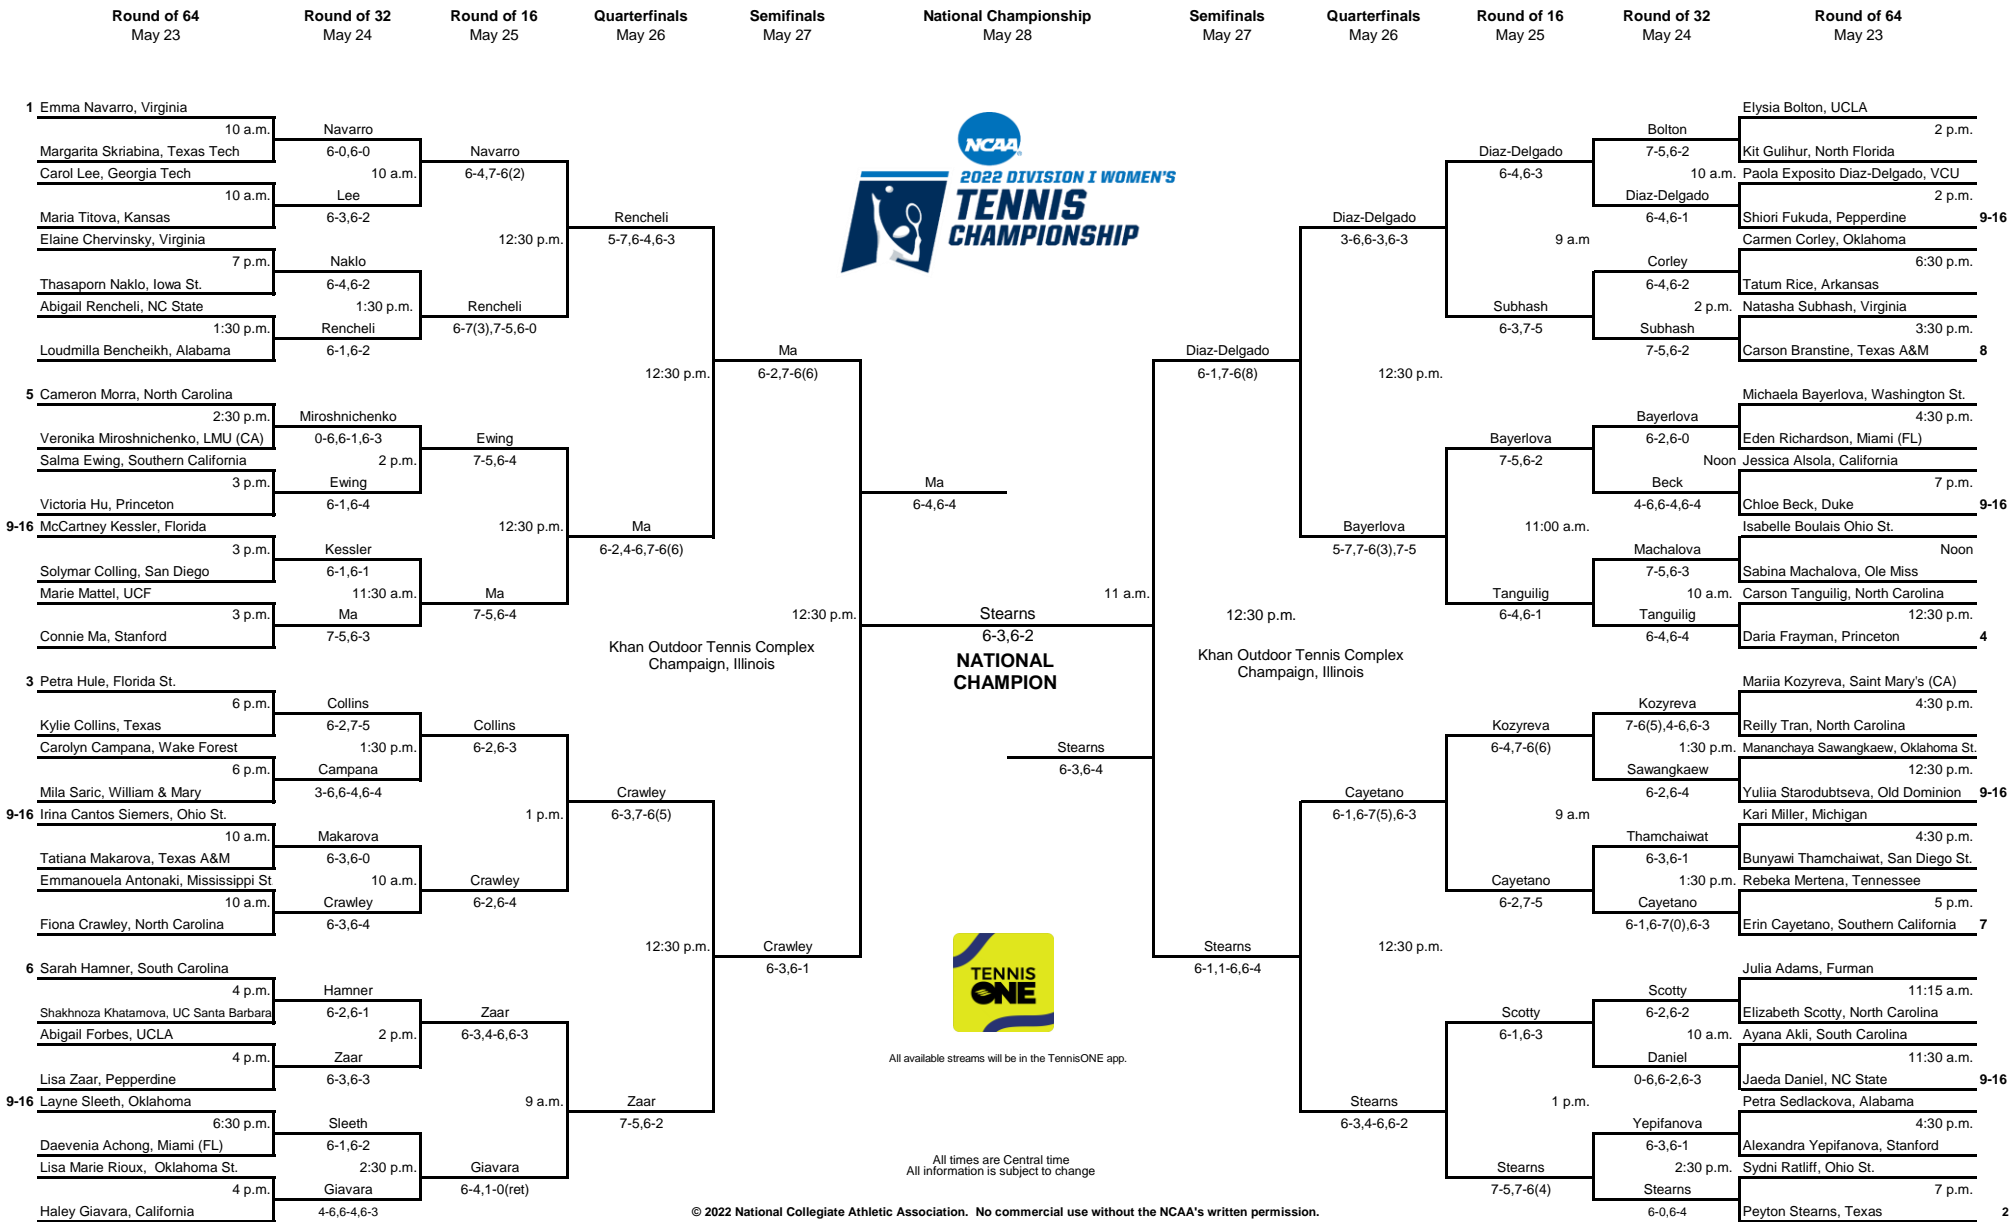

2022 NCAA Division I Women's Tennis Championship

Event: Singles Championship