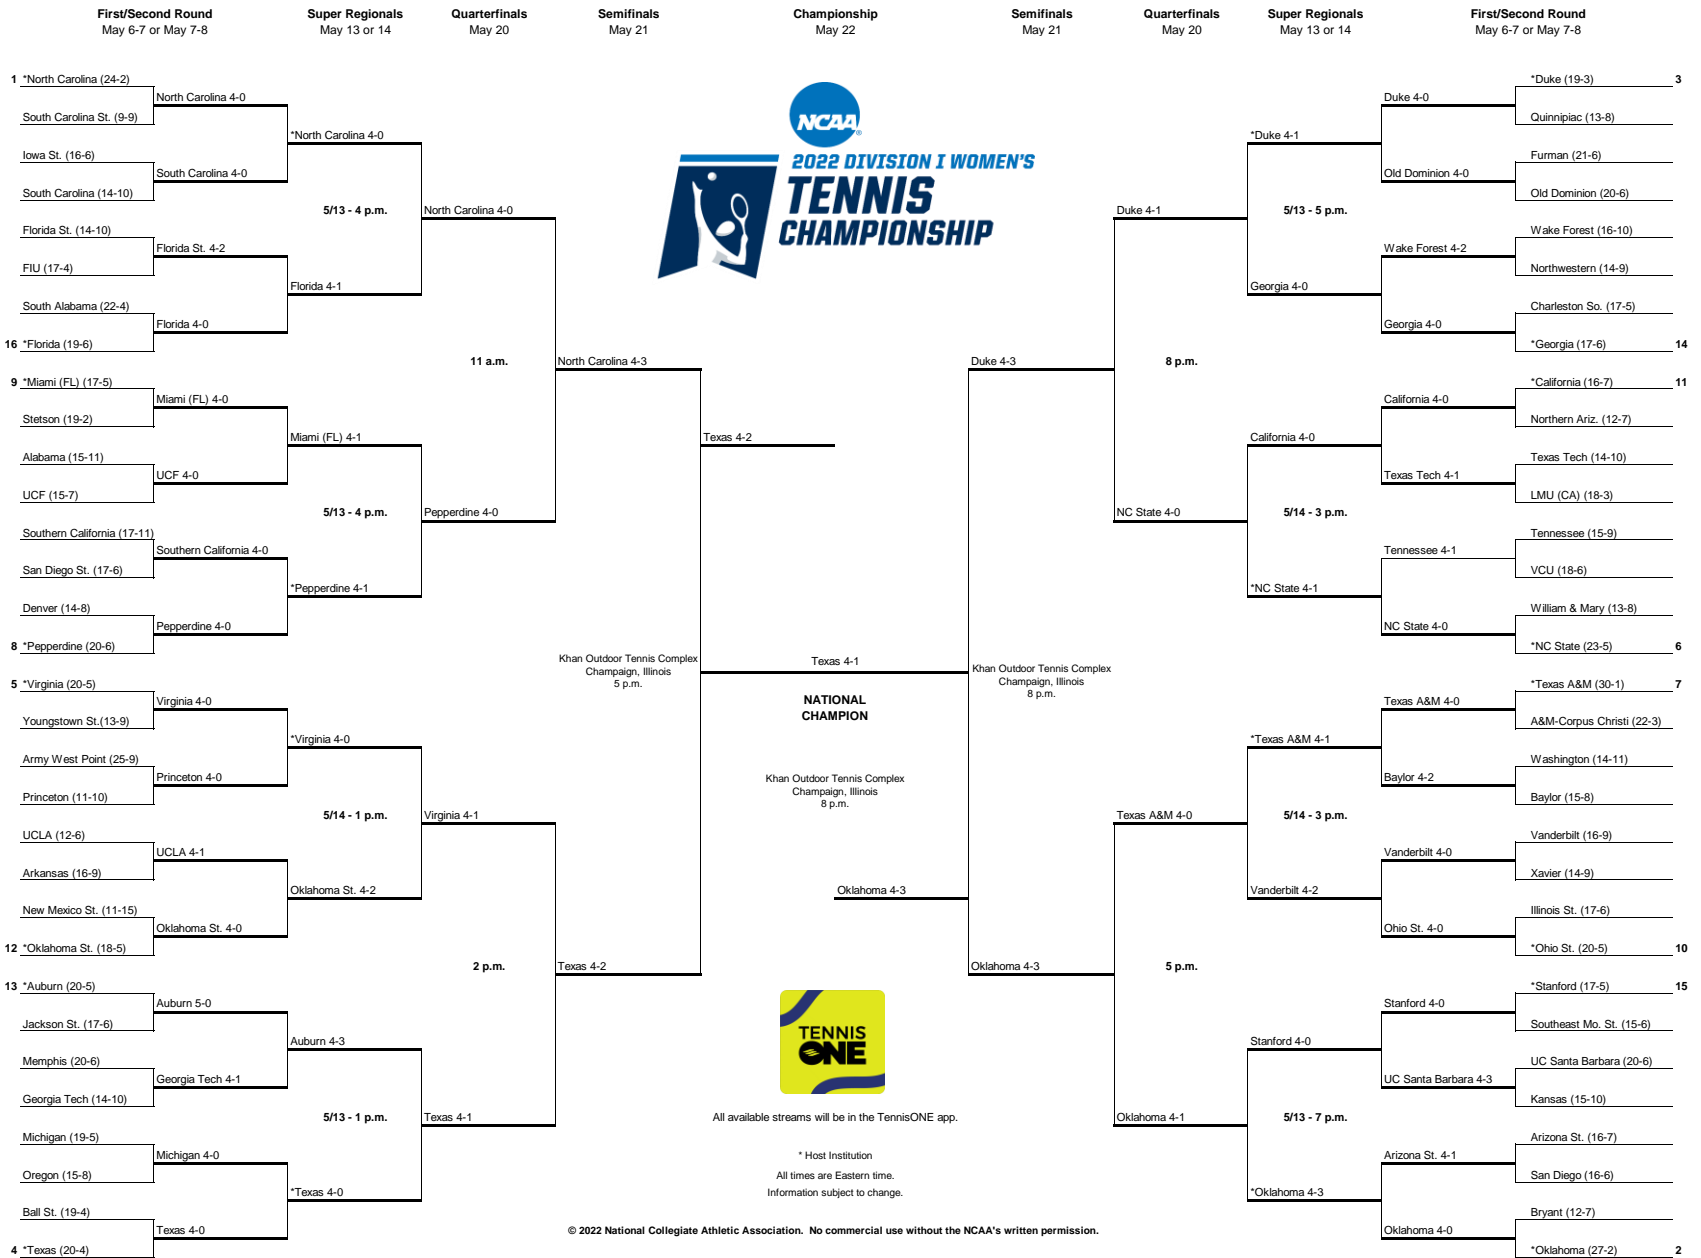

FSU WOMEN'S TENNIS

NCAA Singles and Doubles

May 23-28, 2022 • Champaign, Illinois

FINAL STATISTICS

2022 NCAA Division I Women's Tennis Championship

Event: Team Championship

2022 NCAA Division I Women's Tennis Championship

Event: Singles Championship

© 2022 National Collegiate Athletic Association. No commercial use without the NCAA's written permission.

2022 NCAA Division I Women's Tennis Championship

Event: Doubles Championship