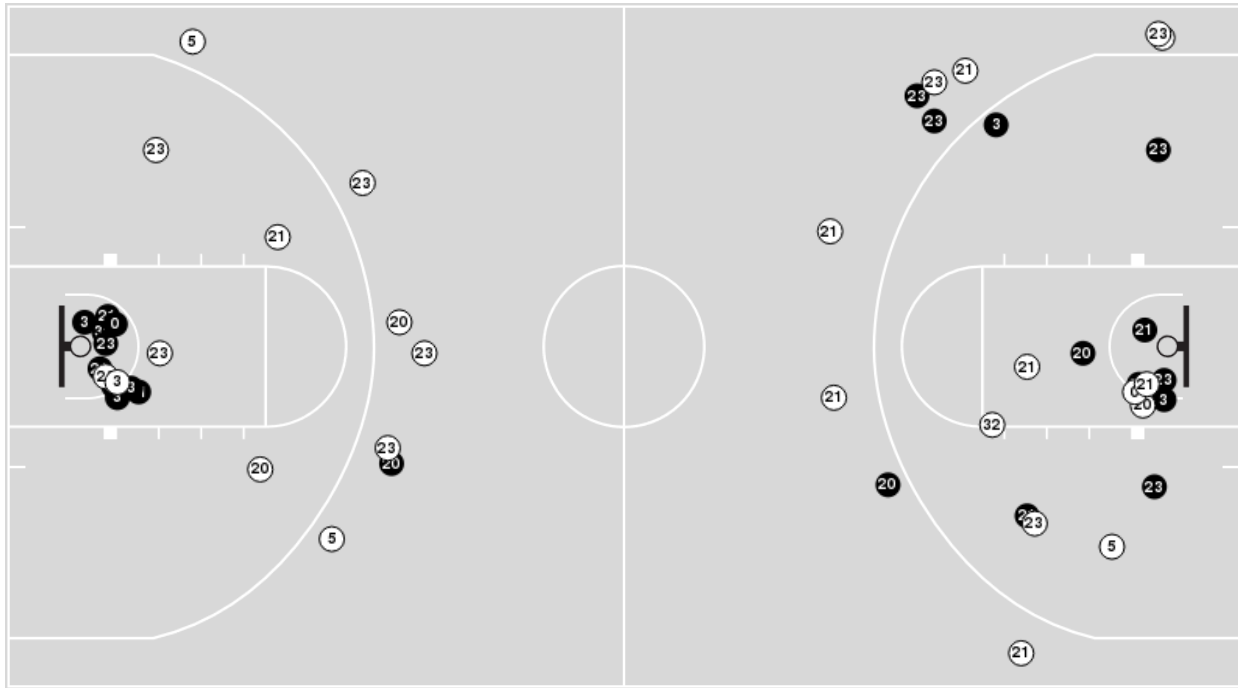

Officials: Katie Lukanich, Fatou Cissoko-Stephens, Ed Sidlasky

Players => All ; FG Types => All ; Results => All ;

Georgia Tech

All Field Goals