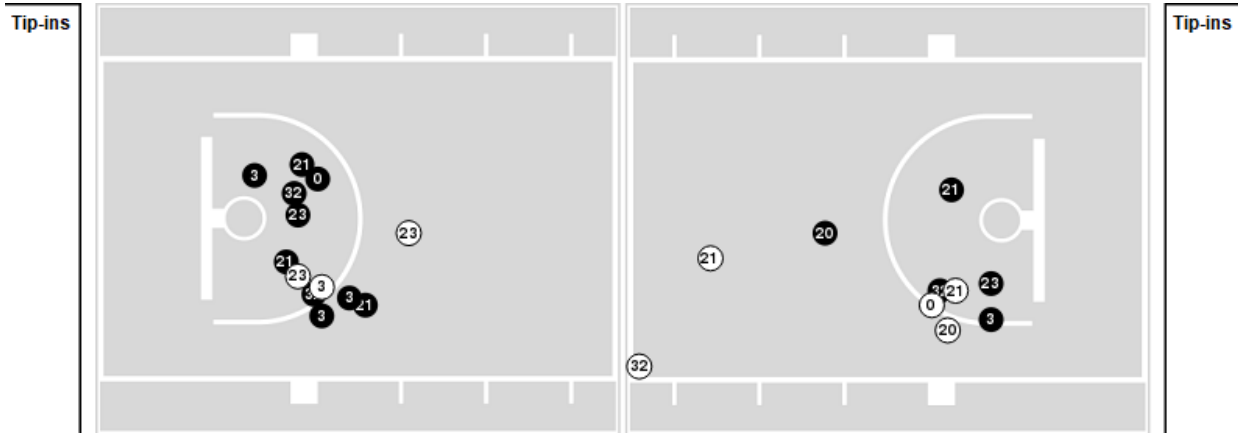

Shots in the Paint

● Made   ○ Missed   N - Player Number

Georgia Tech	M/A	%
Field Goals	23/49	47
2 Points	19/32	59
3 Points	4/17	24
Free Throws	22/26	85

Georgia Tech	M/A	%
Points in the Paint	30 (15/23)	65
Fast Break Points	8 (6/6)	100
Second Chance Points	2 (2/6)	33
Effective FG%	51