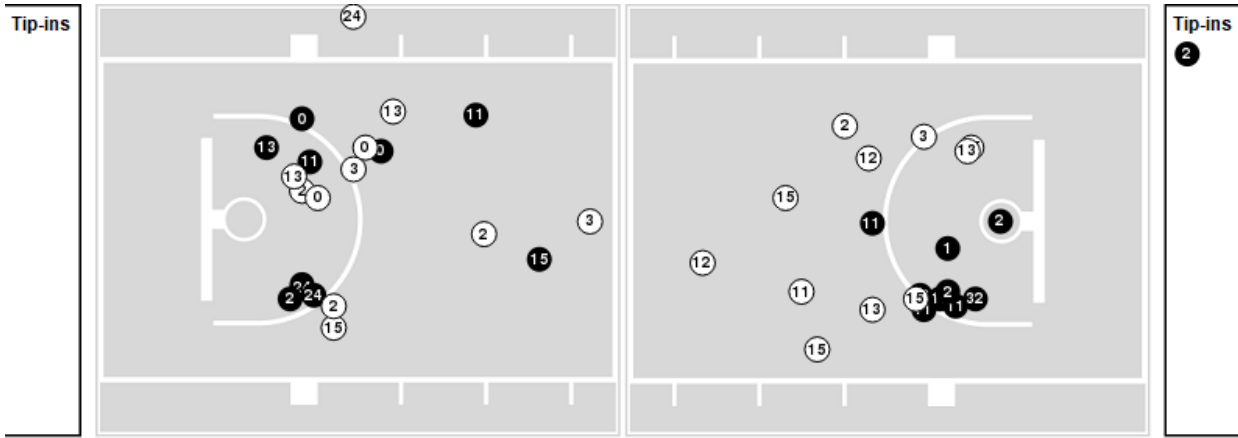

Shots in the Paint

● Made   ○ Missed   N - Player Number

Florida State	M/A	%
Field Goals	26/70	37
2 Points	22/50	44
3 Points	4/20	20
Free Throws	4/4	100

Florida State	M/A	%
Points in the Paint	38 (19/40)	48
Fast Break Points	4 (2/2)	100
Second Chance Points	10 (5/11)	45
Effective FG%	40