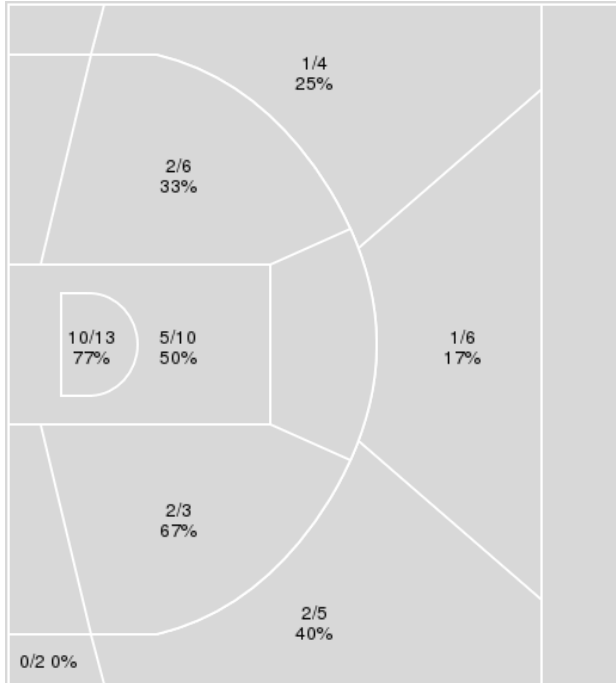

Officials: Katie Lukanich, Fatou Cissoko-Stephens, Ed Sidlasky

Players => All; FG Types => All ; Results => All ;

Players => All; FG Types => All ; Results => All ;

Georgia Tech

Florida State

Georgia Tech	M/A	%
Field Goals	23/49	47
2 Points	19/32	59
3 Points	4/17	24
Free Throws	22/26	85

Florida State	M/A	%
Field Goals	26/70	37
2 Points	22/50	44
3 Points	4/20	20
Free Throws	4/4	100