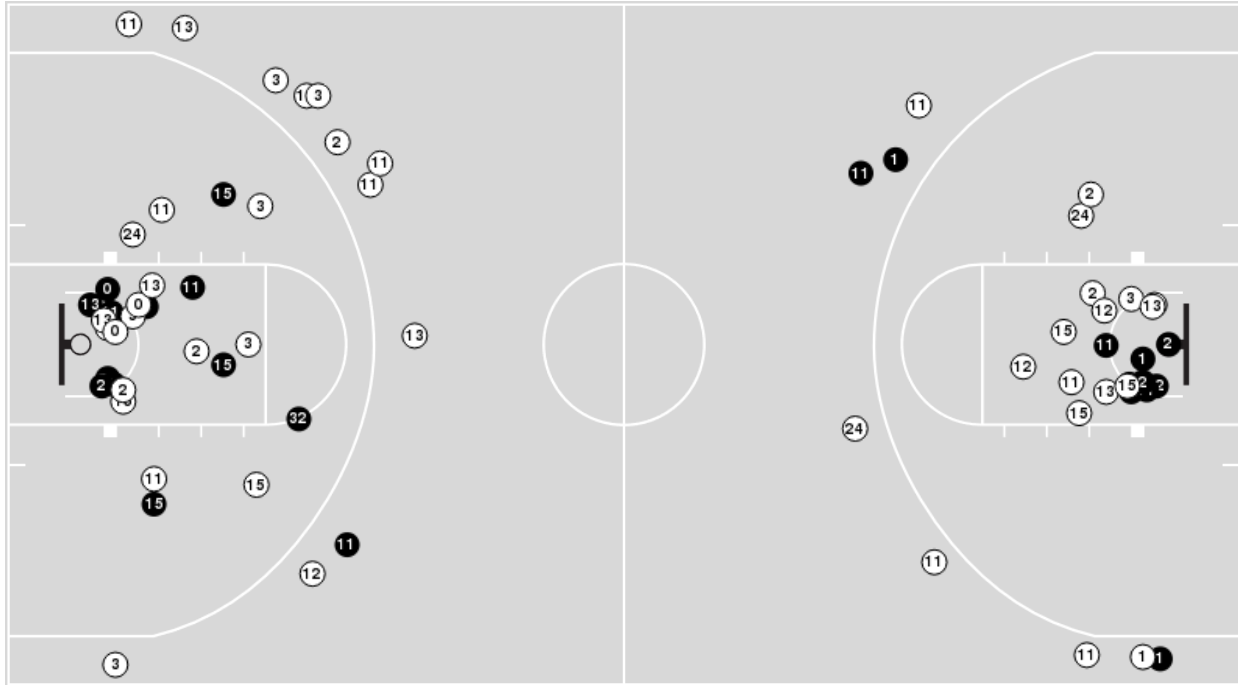

Officials: Katie Lukanich, Fatou Cissoko-Stephens, Ed Sidlasky

Players => All ; FG Types => All ; Results => All ;
Florida State

All Field Goals